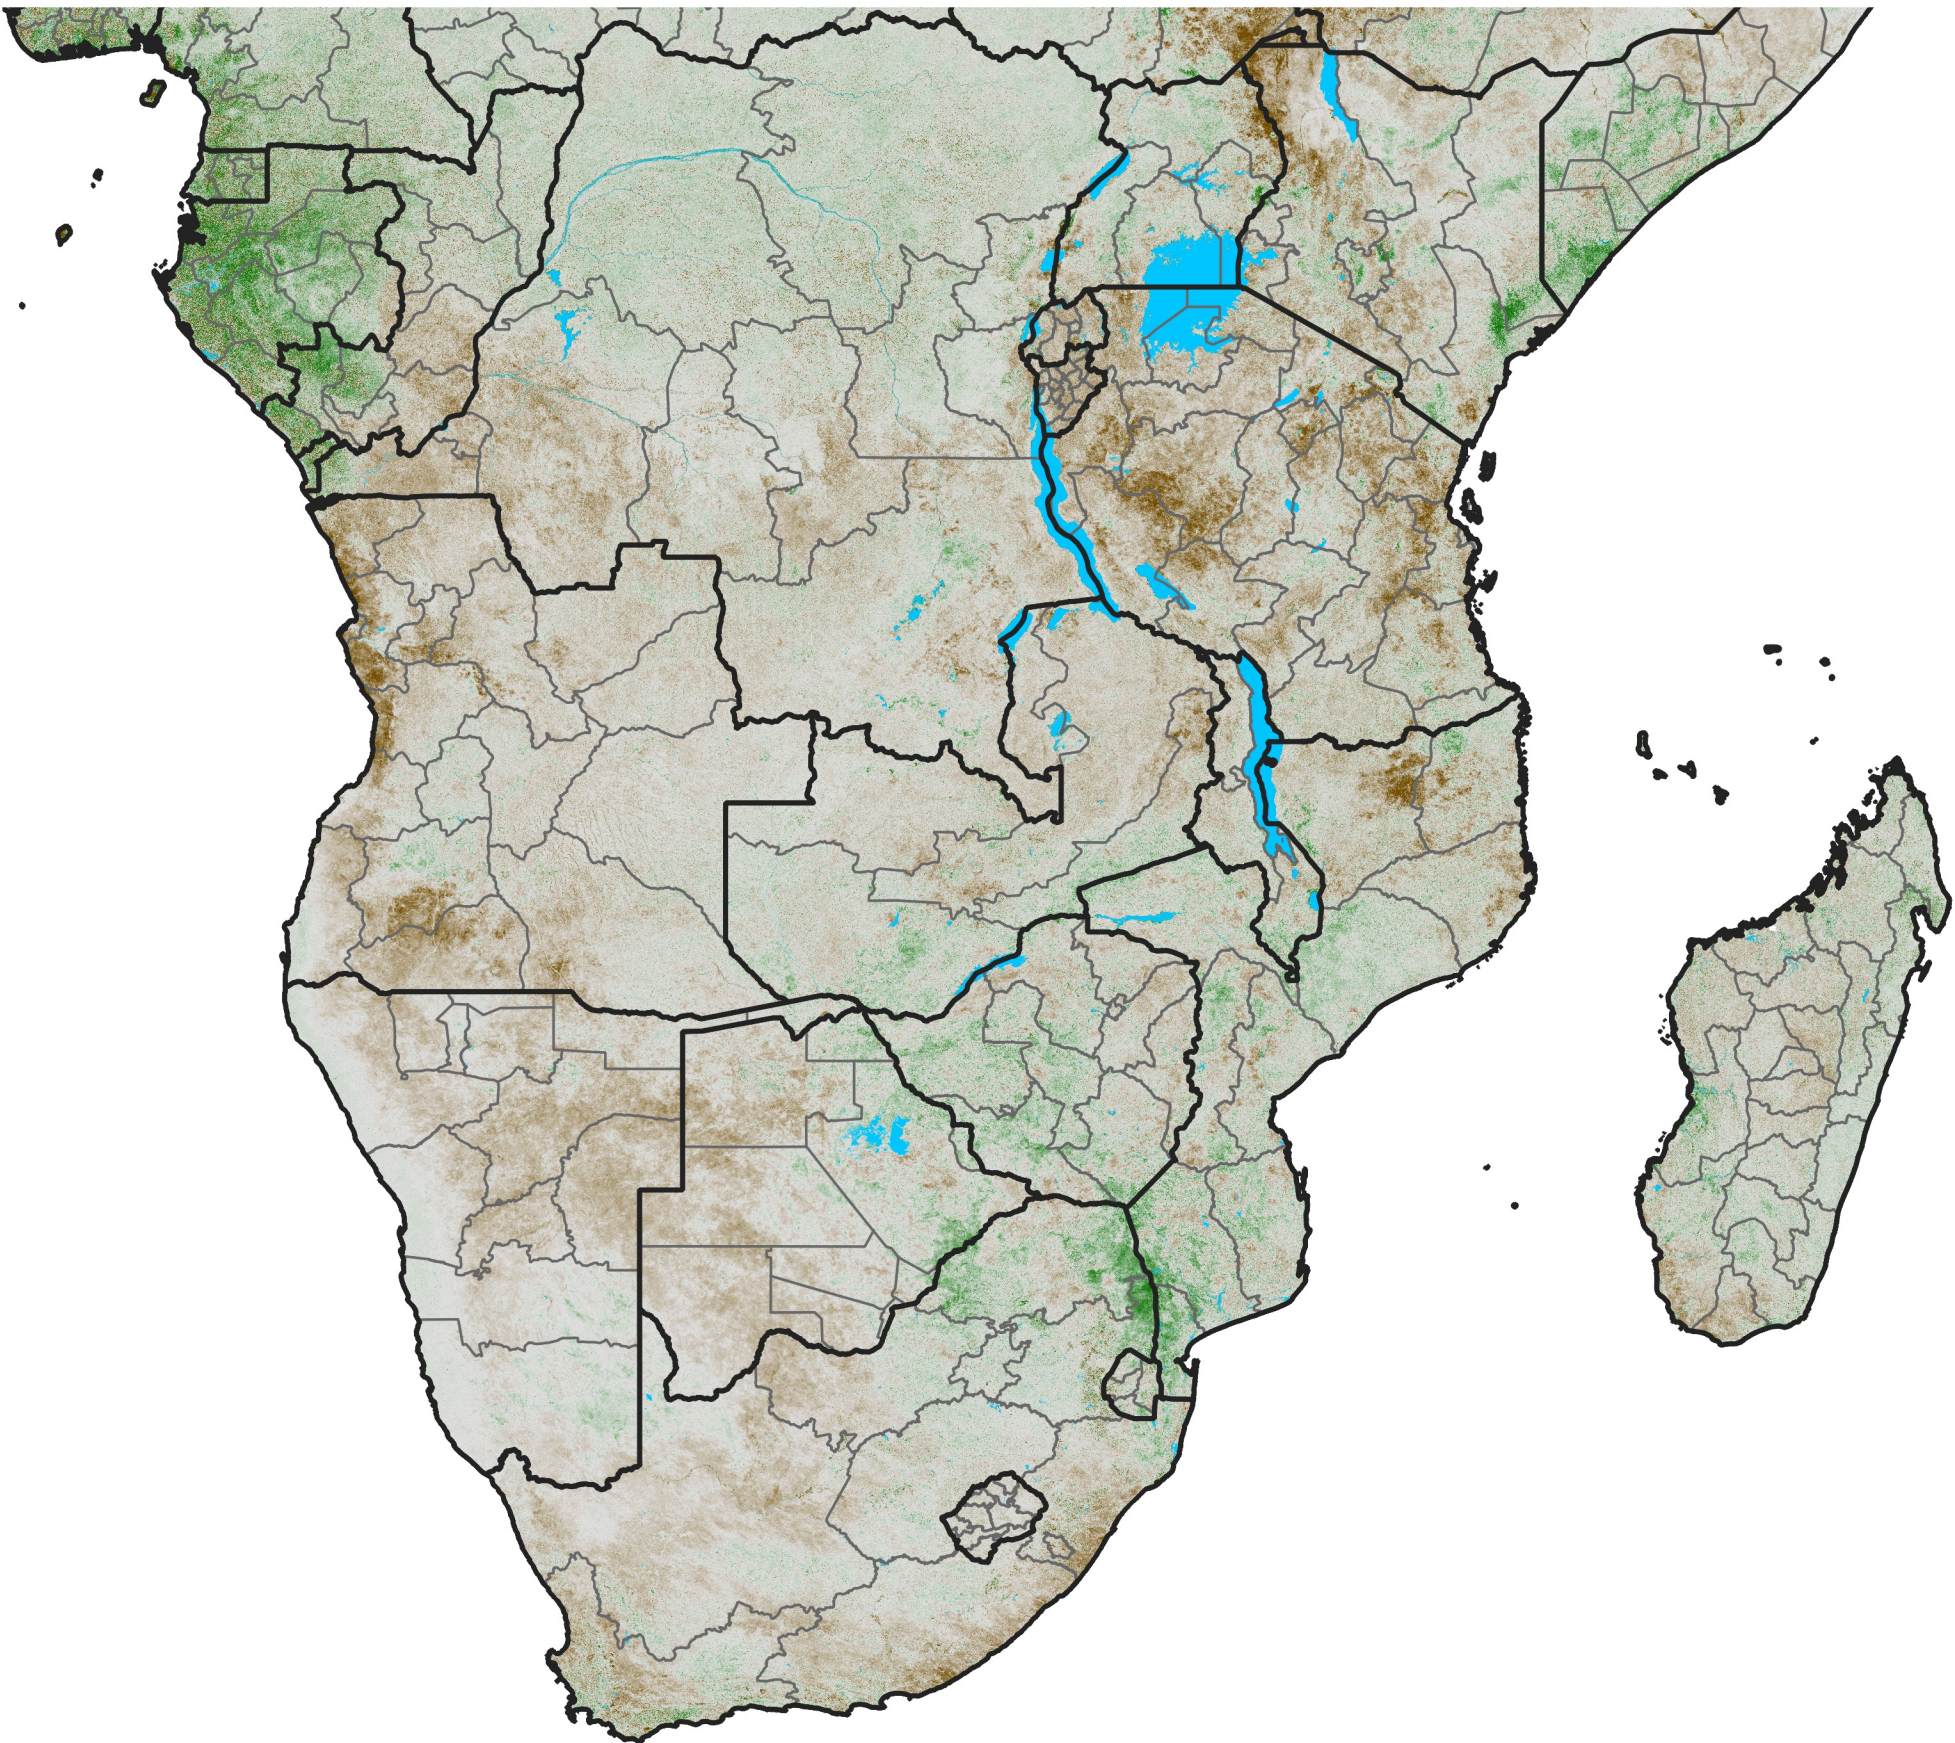

# Southern Africa

## NDVI Anomaly

2004 minus mean (2003 - 2022)

Period 18 / June 21 - 30, 2004

### NDVI Anomaly

< -0.3   -0.2   -0.1   -0.05   0.05   0.1   0.2   >0.3

Negative

No Difference

Positive