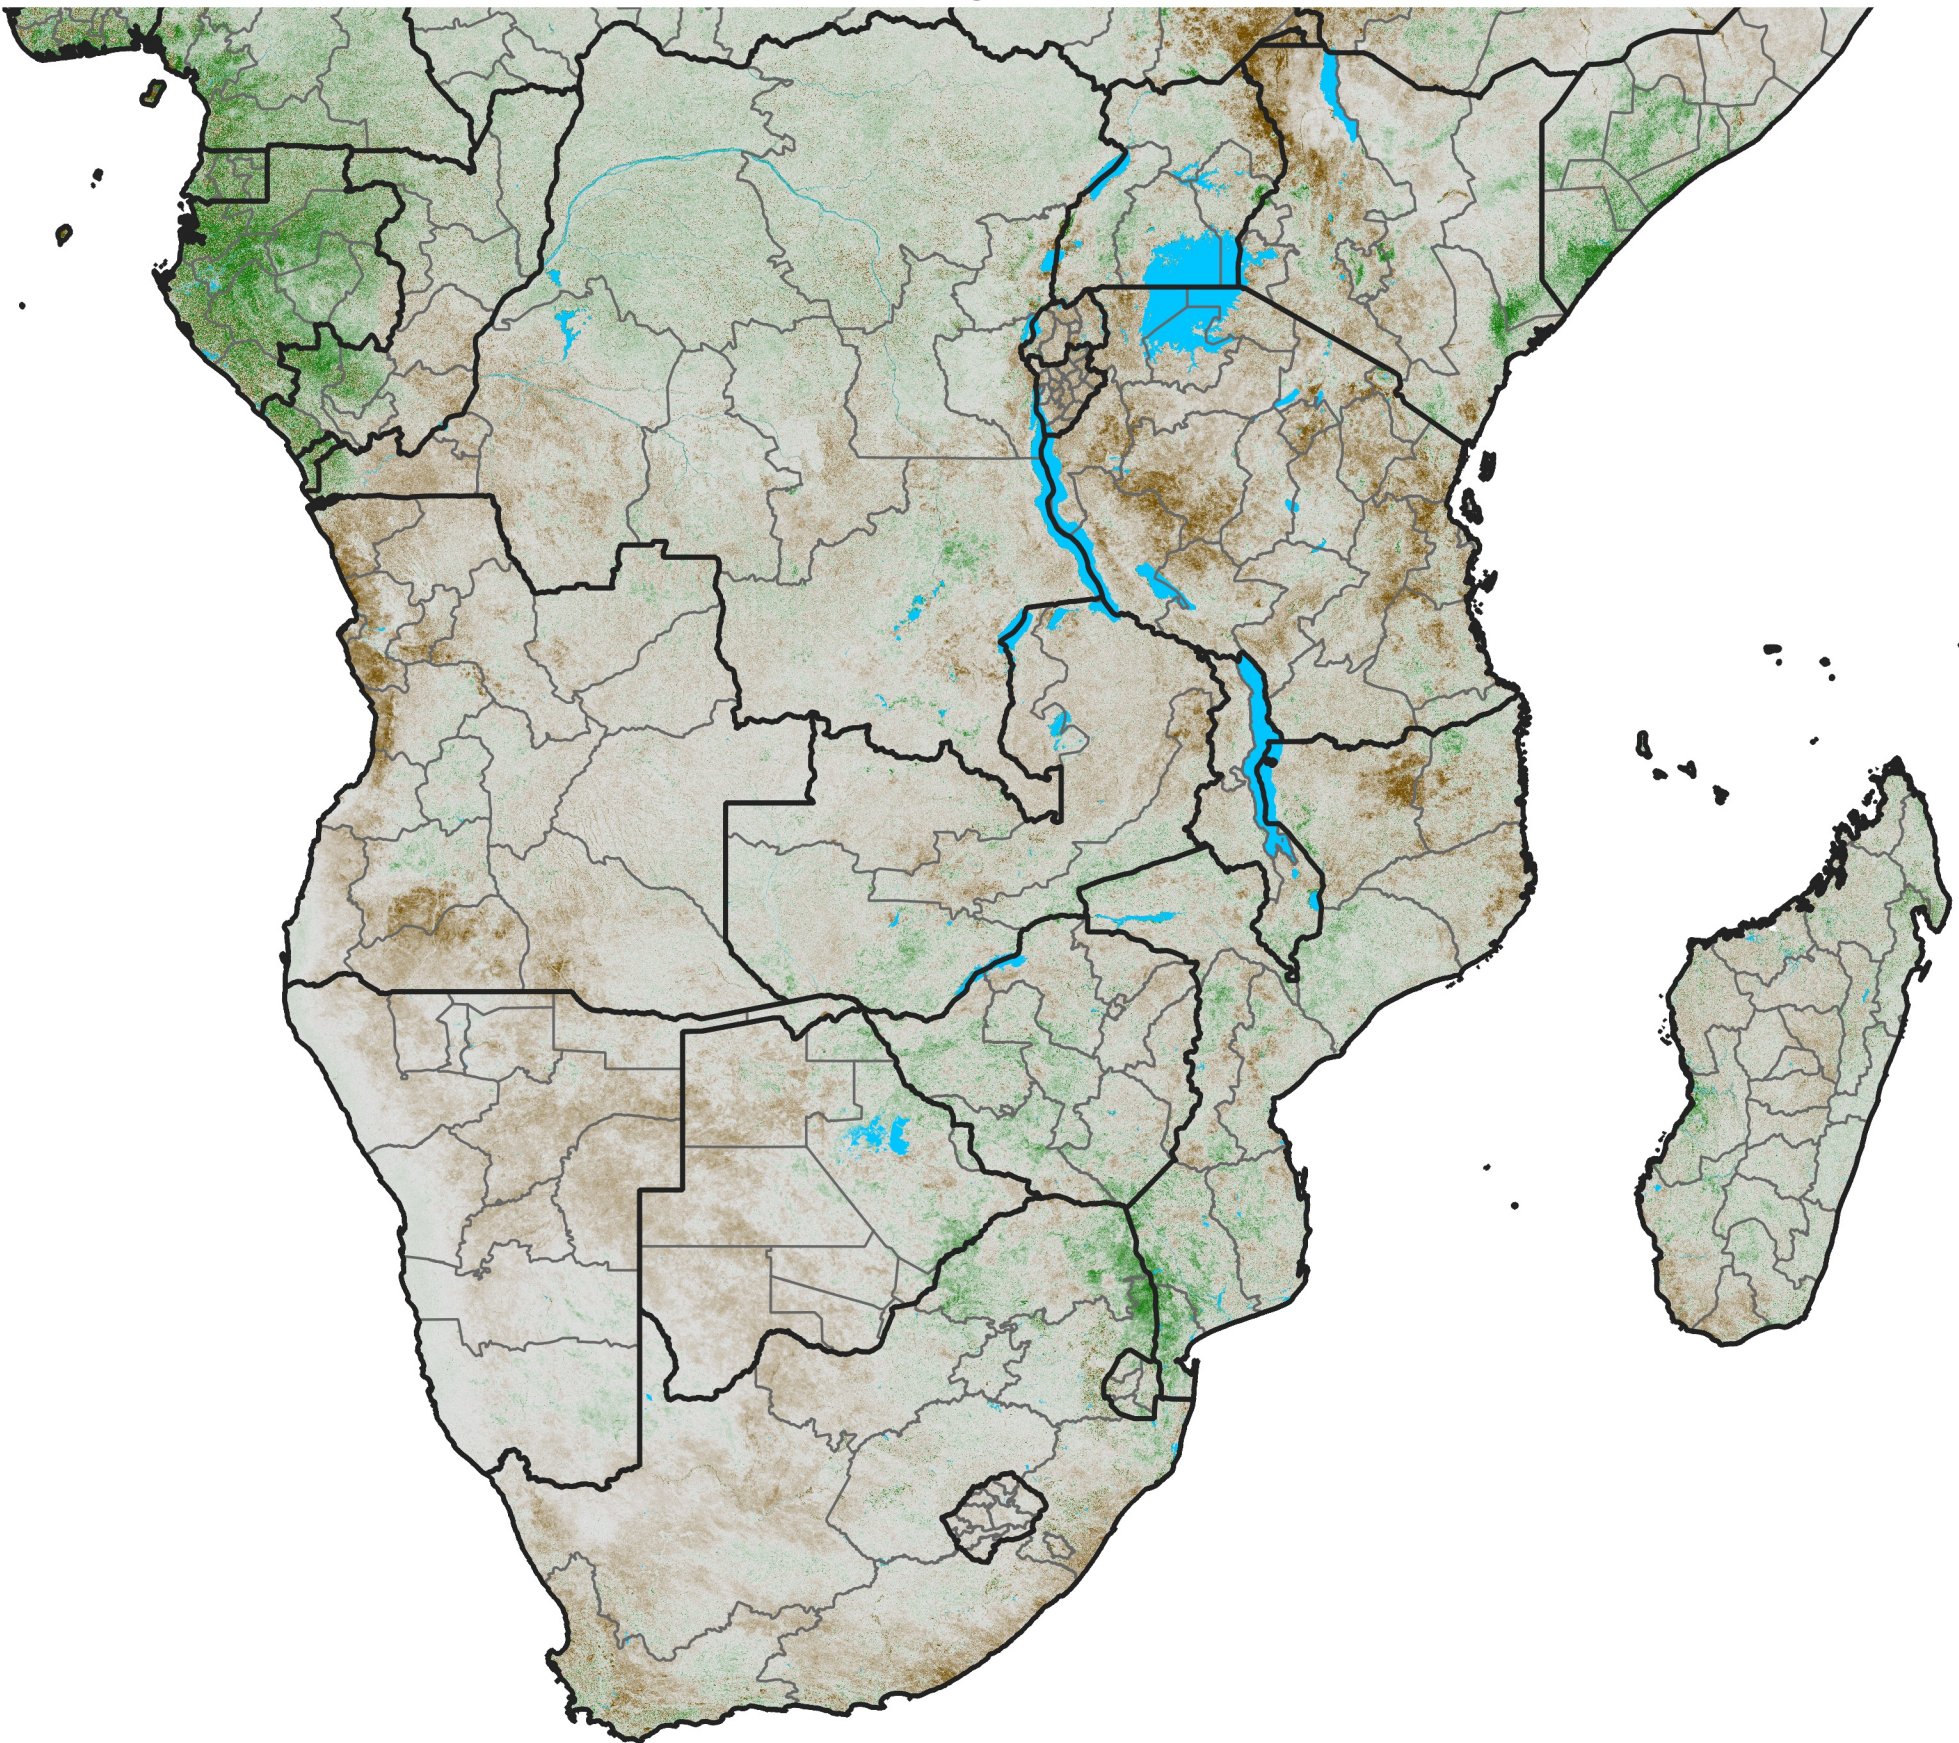

# Southern Africa

## NDVI Anomaly

2004 minus mean (2003 - 2022)

Period 19 / July 01 - 10, 2004

### NDVI Anomaly

< -0.3   -0.2   -0.1   -0.05   0.05   0.1   0.2   >0.3

Negative

No Difference

Positive