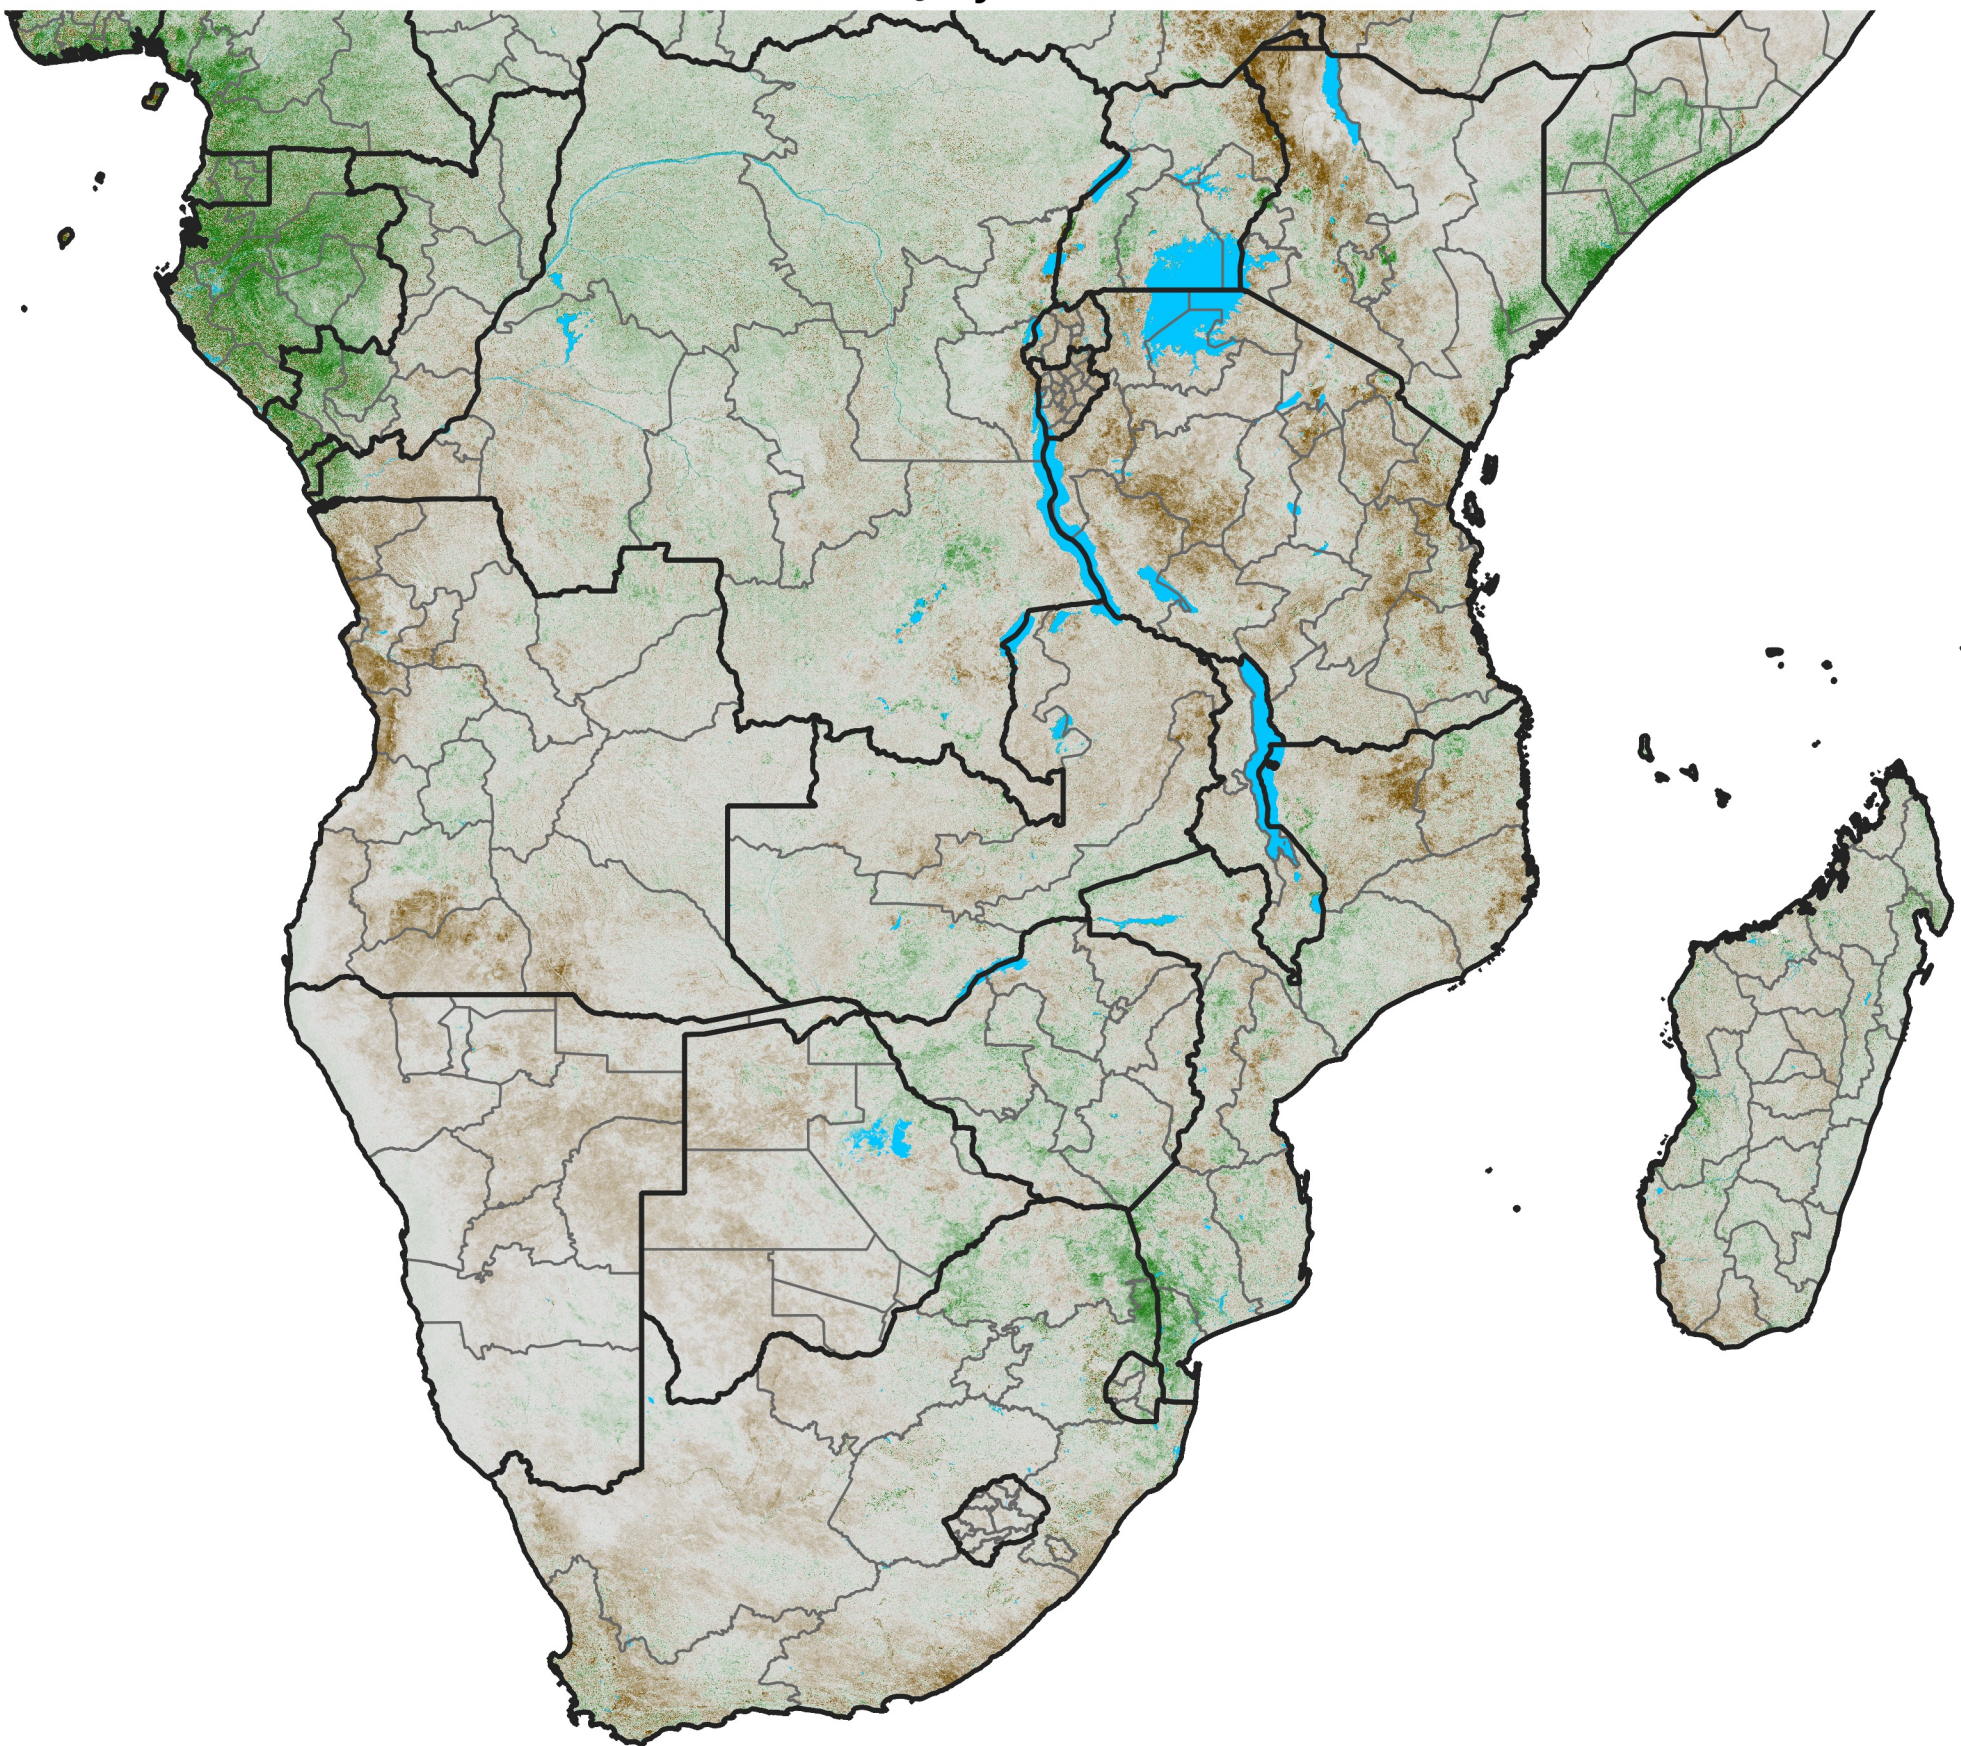

# Southern Africa

## NDVI Anomaly

2004 minus mean (2003 - 2022)

Period 20 / July 11 - 20, 2004

### NDVI Anomaly

< -0.3   -0.2   -0.1   -0.05   0.05   0.1   0.2   >0.3

Negative

No Difference

Positive