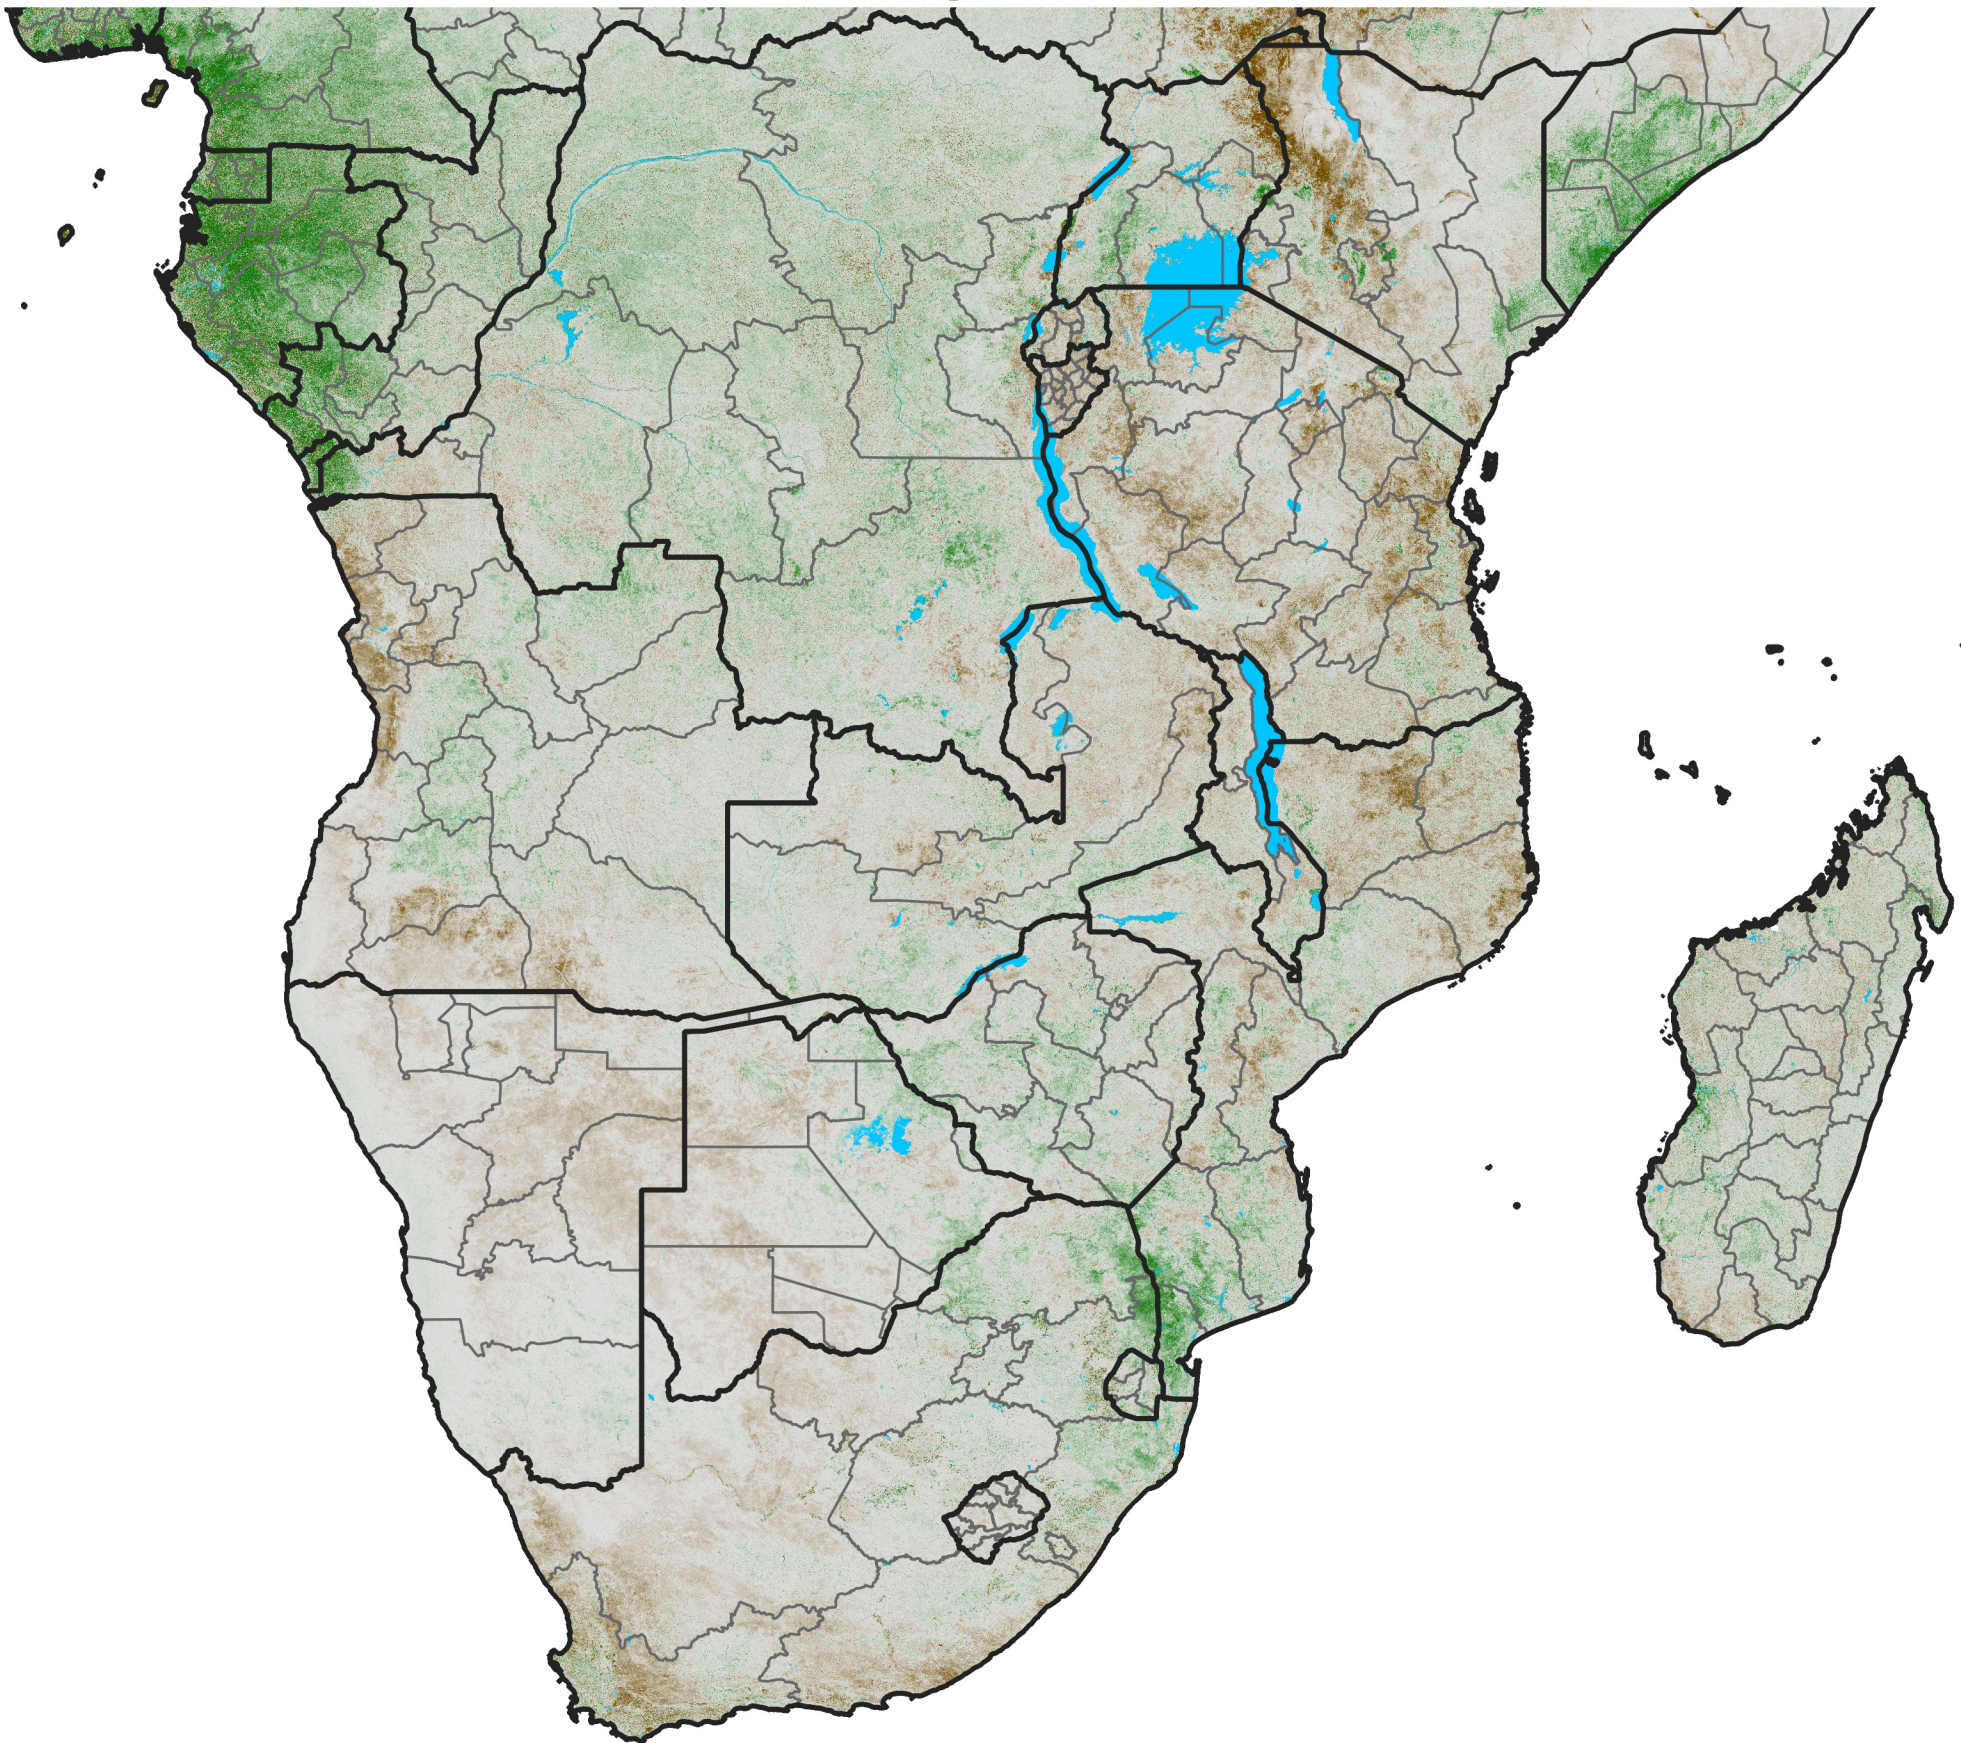

Southern Africa

NDVI Anomaly

2004 minus mean (2003 - 2022)

Period 22 / August 01 - 10, 2004

NDVI Anomaly

< -0.3 -0.2 -0.1 -0.05 0.05 0.1 0.2 > 0.3

Negative

No Difference