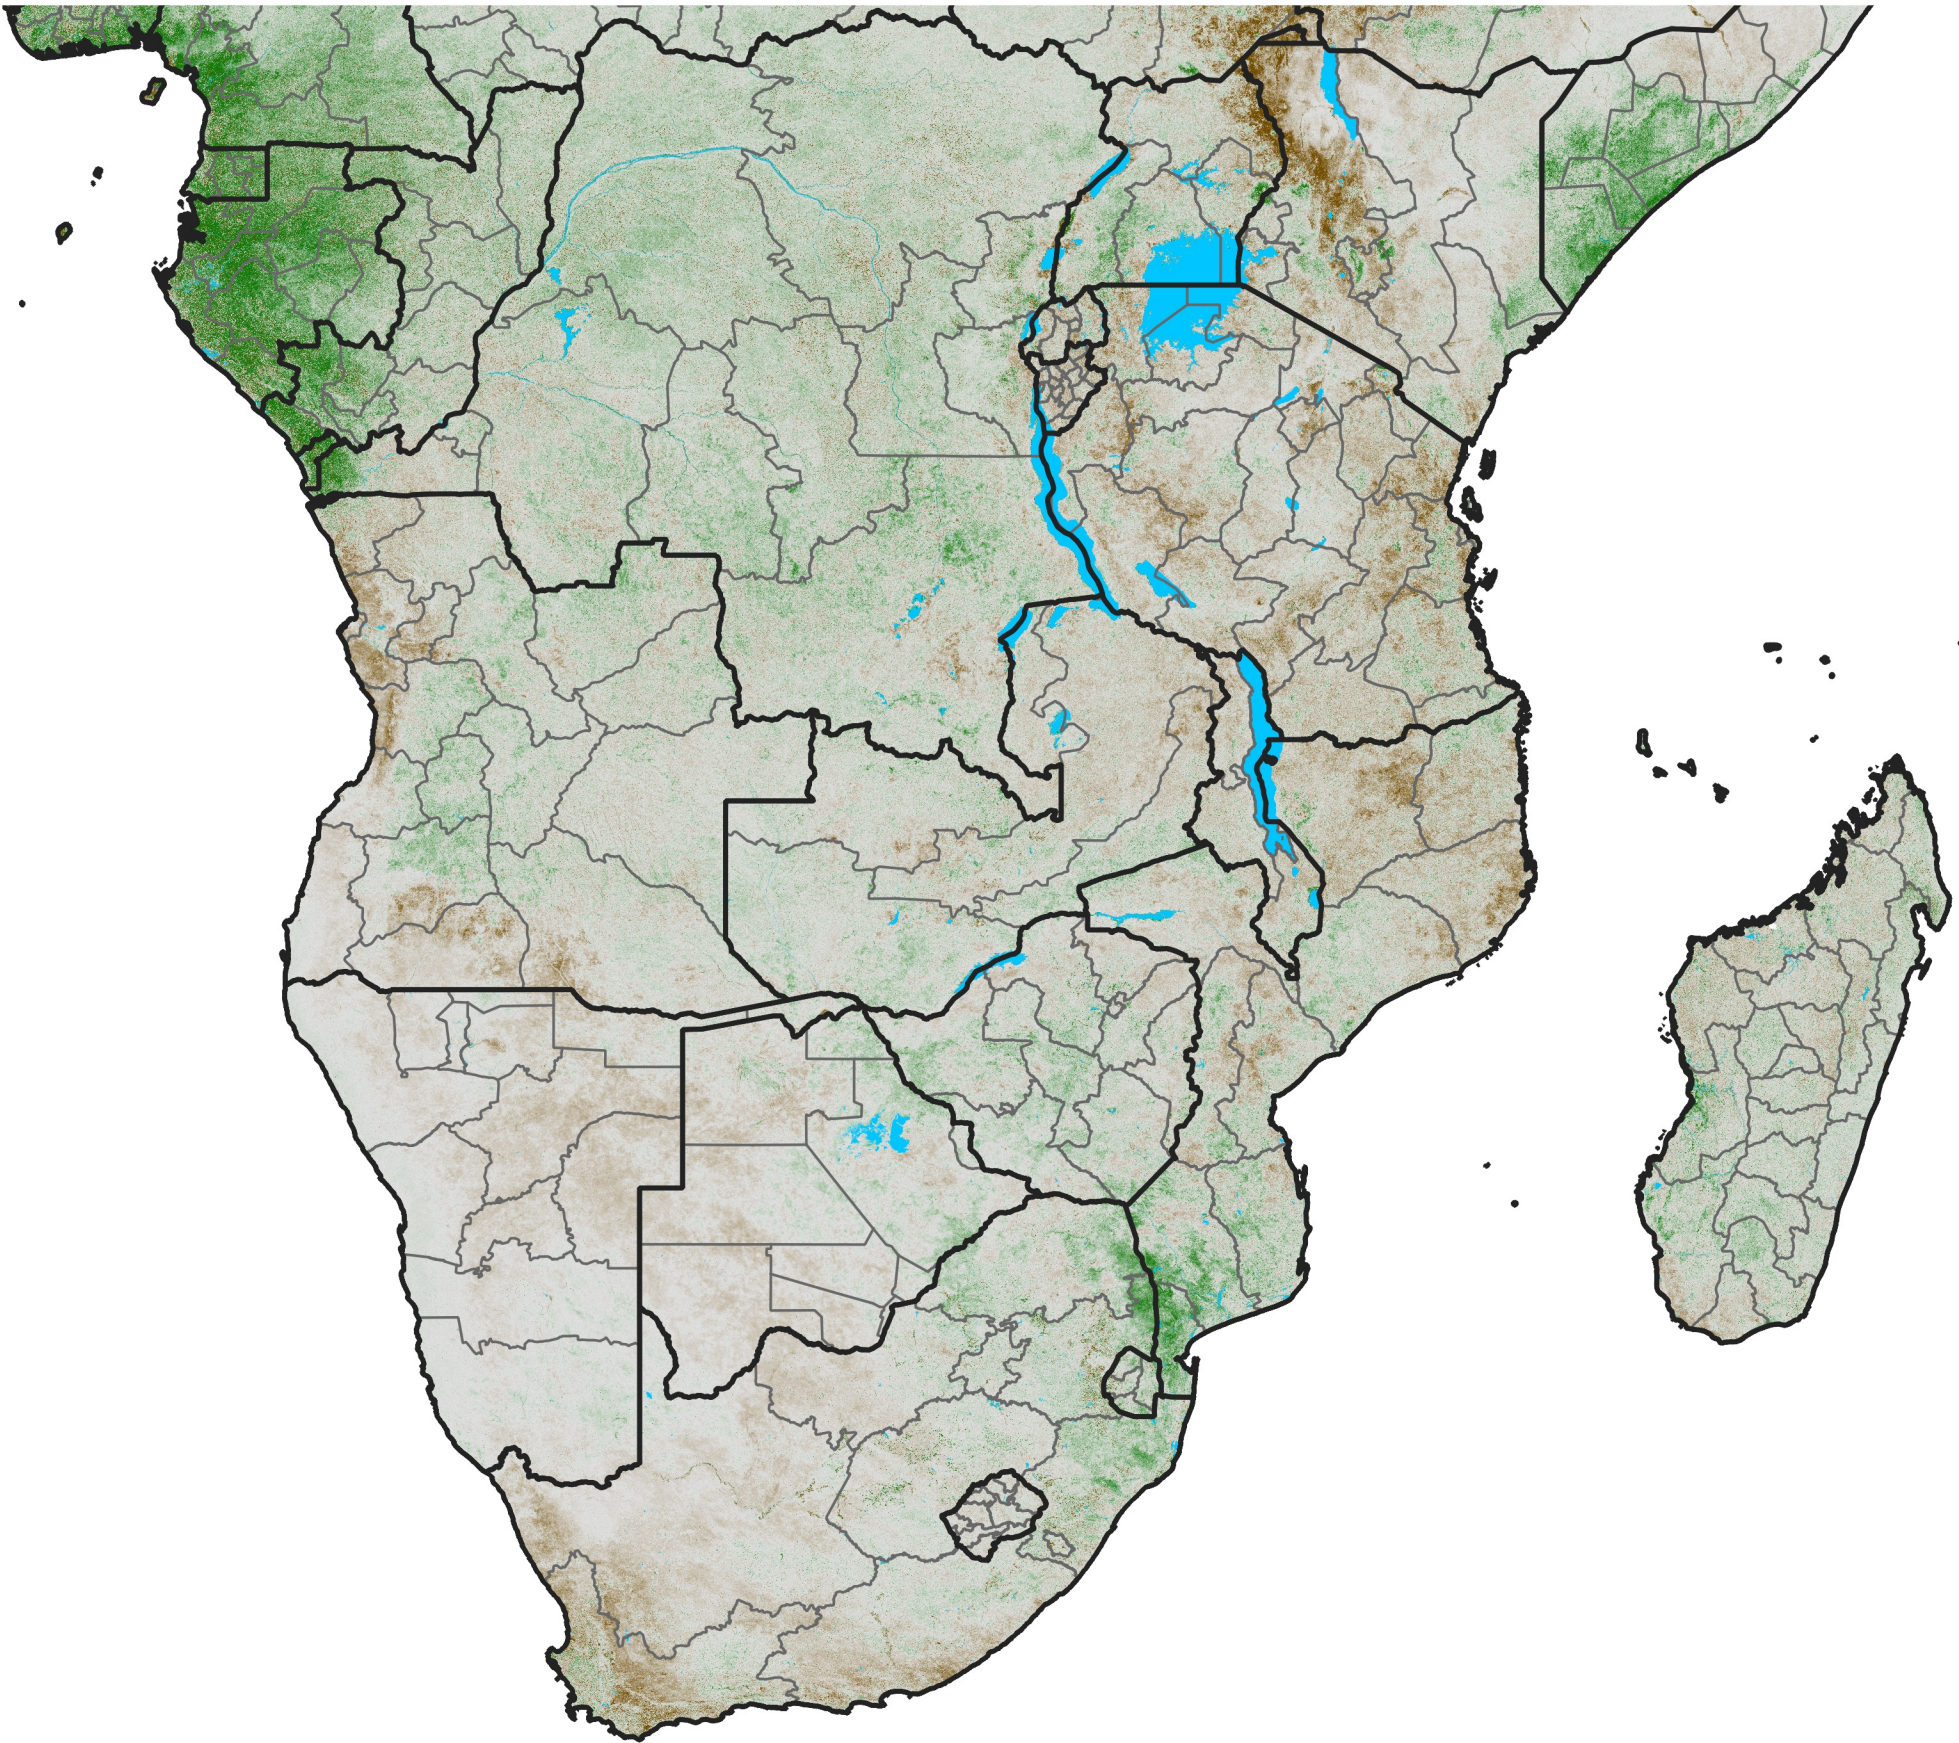

Southern Africa

NDVI Anomaly

2004 minus mean (2003 - 2022)

Period 23 / August 11 - 20, 2004

NDVI Anomaly

< -0.3 -0.2 -0.1 -0.05 0.05 0.1 0.2 >0.3

Negative

No Difference