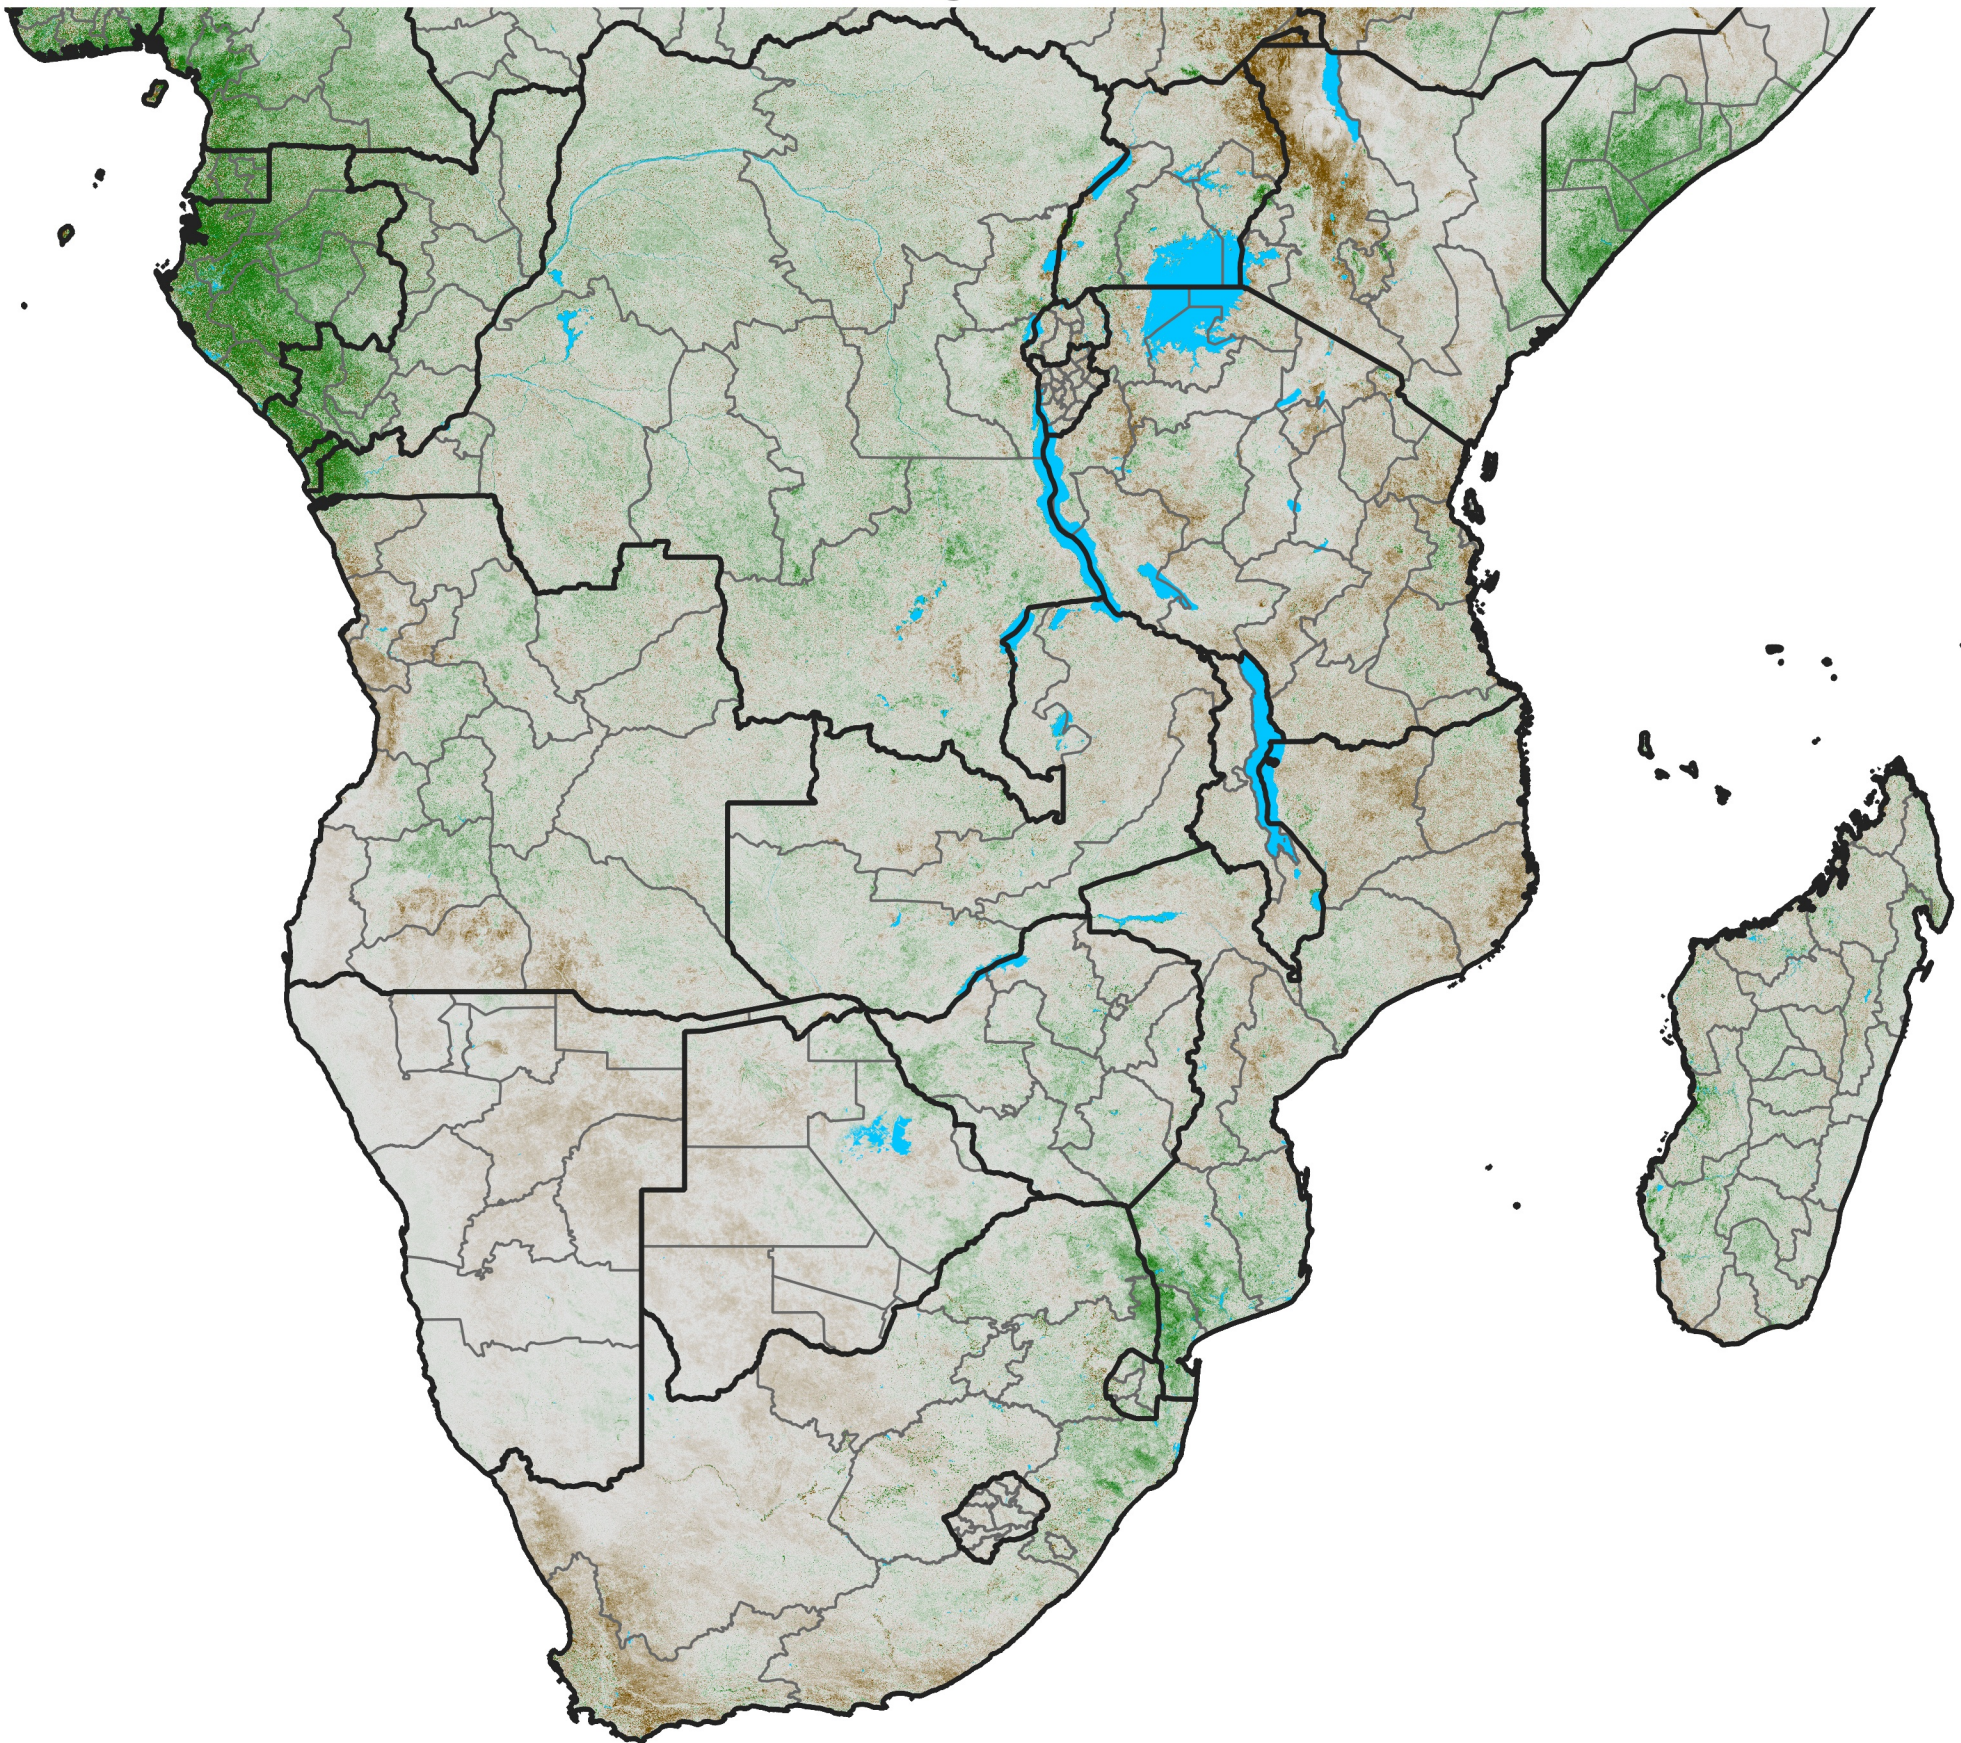

# Southern Africa NDVI Anomaly

2004 minus mean (2003 - 2022)

Period 24 / August 21 - 31, 2004

## NDVI Anomaly

< -0.3   -0.2   -0.1   -0.05   0.05   0.1   0.2   >0.3

Negative

No Difference

Positive