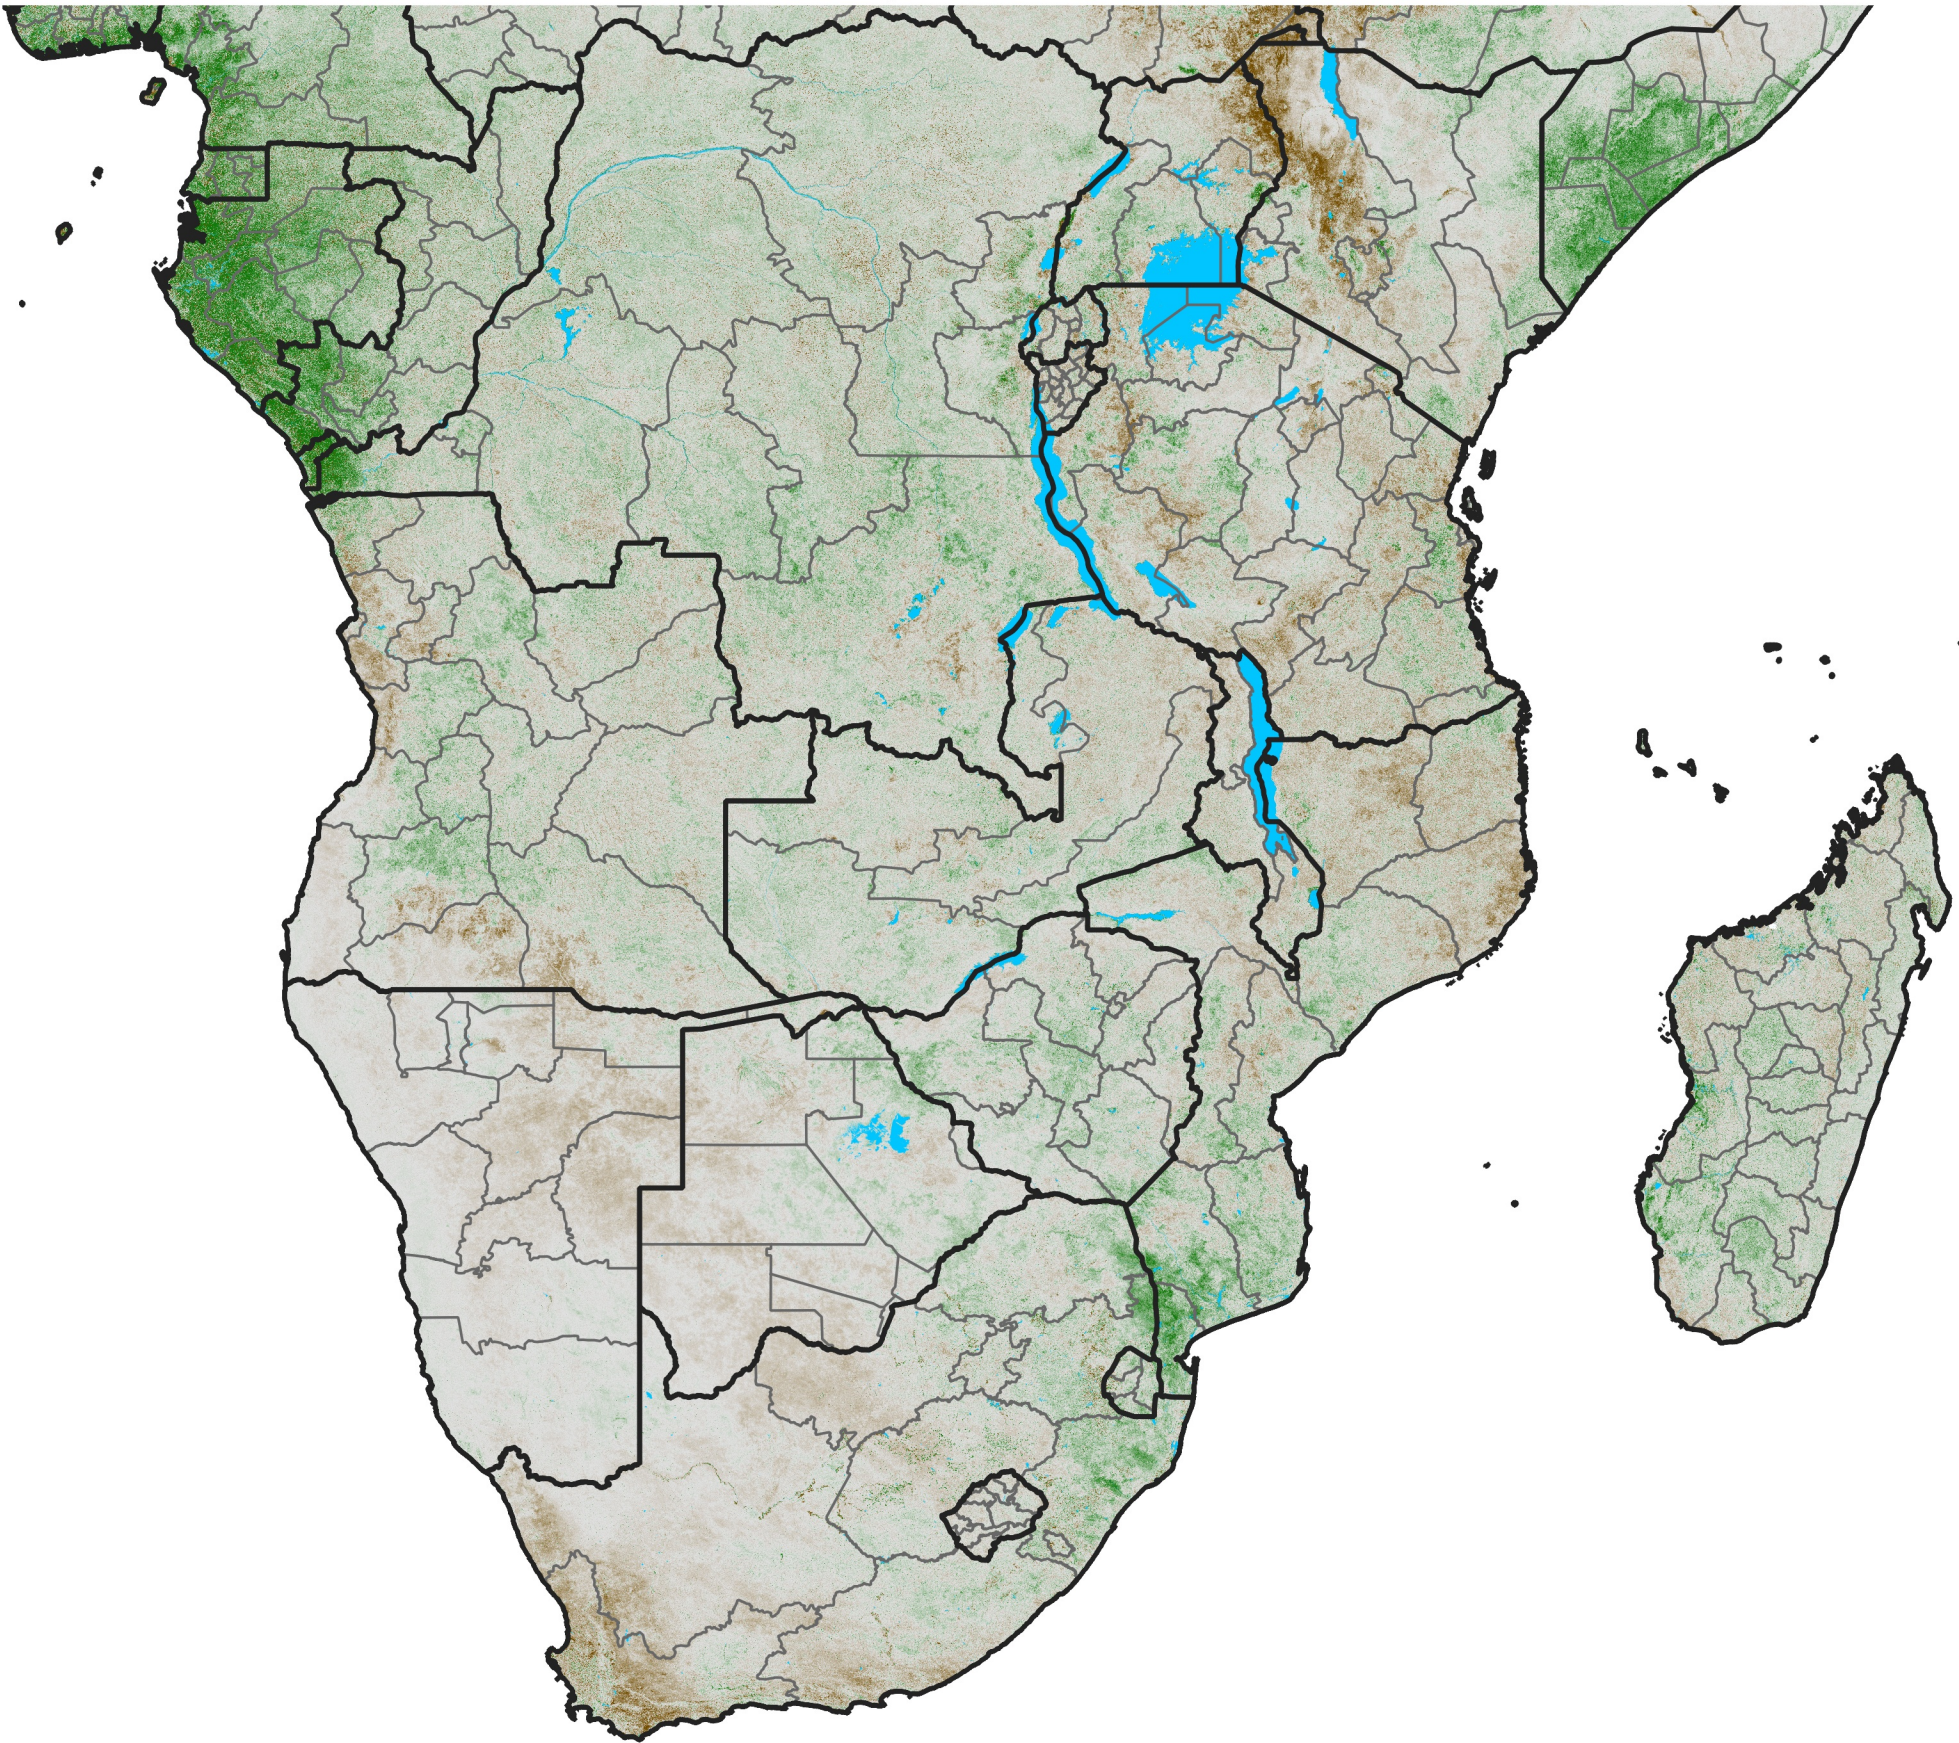

Southern Africa NDVI Anomaly

2004 minus mean (2003 - 2022)

Period 25 / September 01 - 10, 2004

NDVI Anomaly

< -0.3 -0.2 -0.1 -0.05 0.05 0.1 0.2 >0.3

Negative

No Difference

Positive