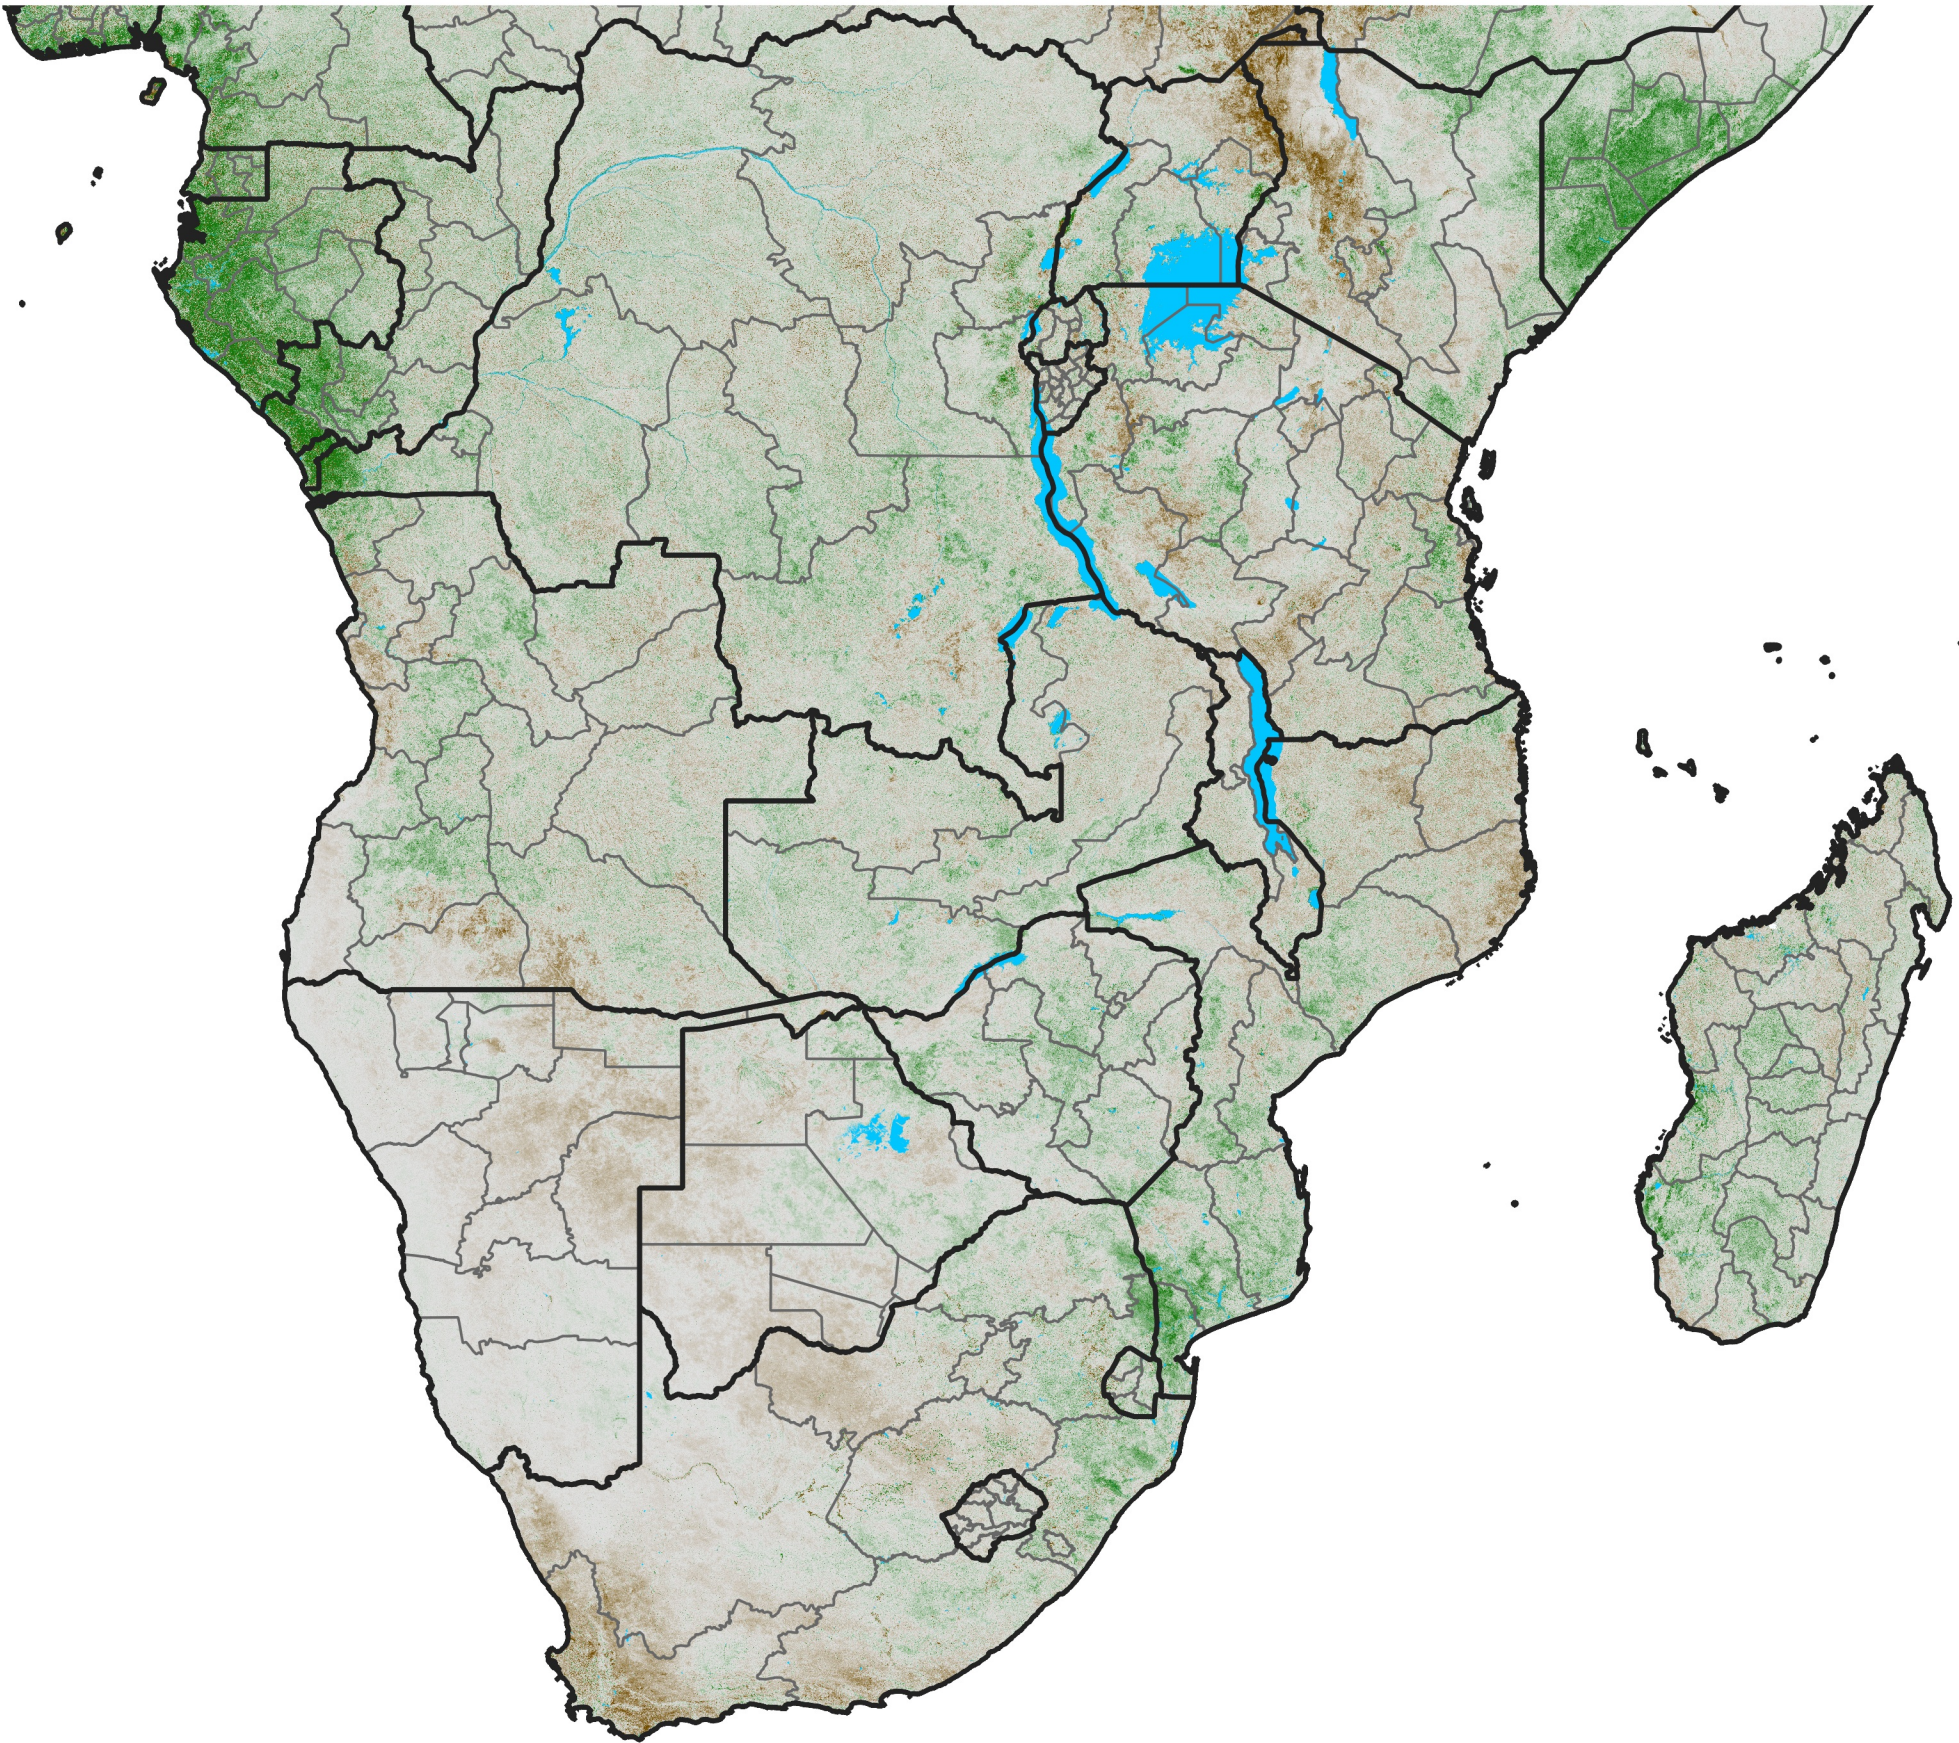

Southern Africa NDVI Anomaly

2004 minus mean (2003 - 2022)

Period 26 / September 11 - 20, 2004

NDVI Anomaly

<math>< -0.3</math> -0.2 -0.1 -0.05 0.05 0.1 0.2 > 0.3

Negative

No Difference

Positive