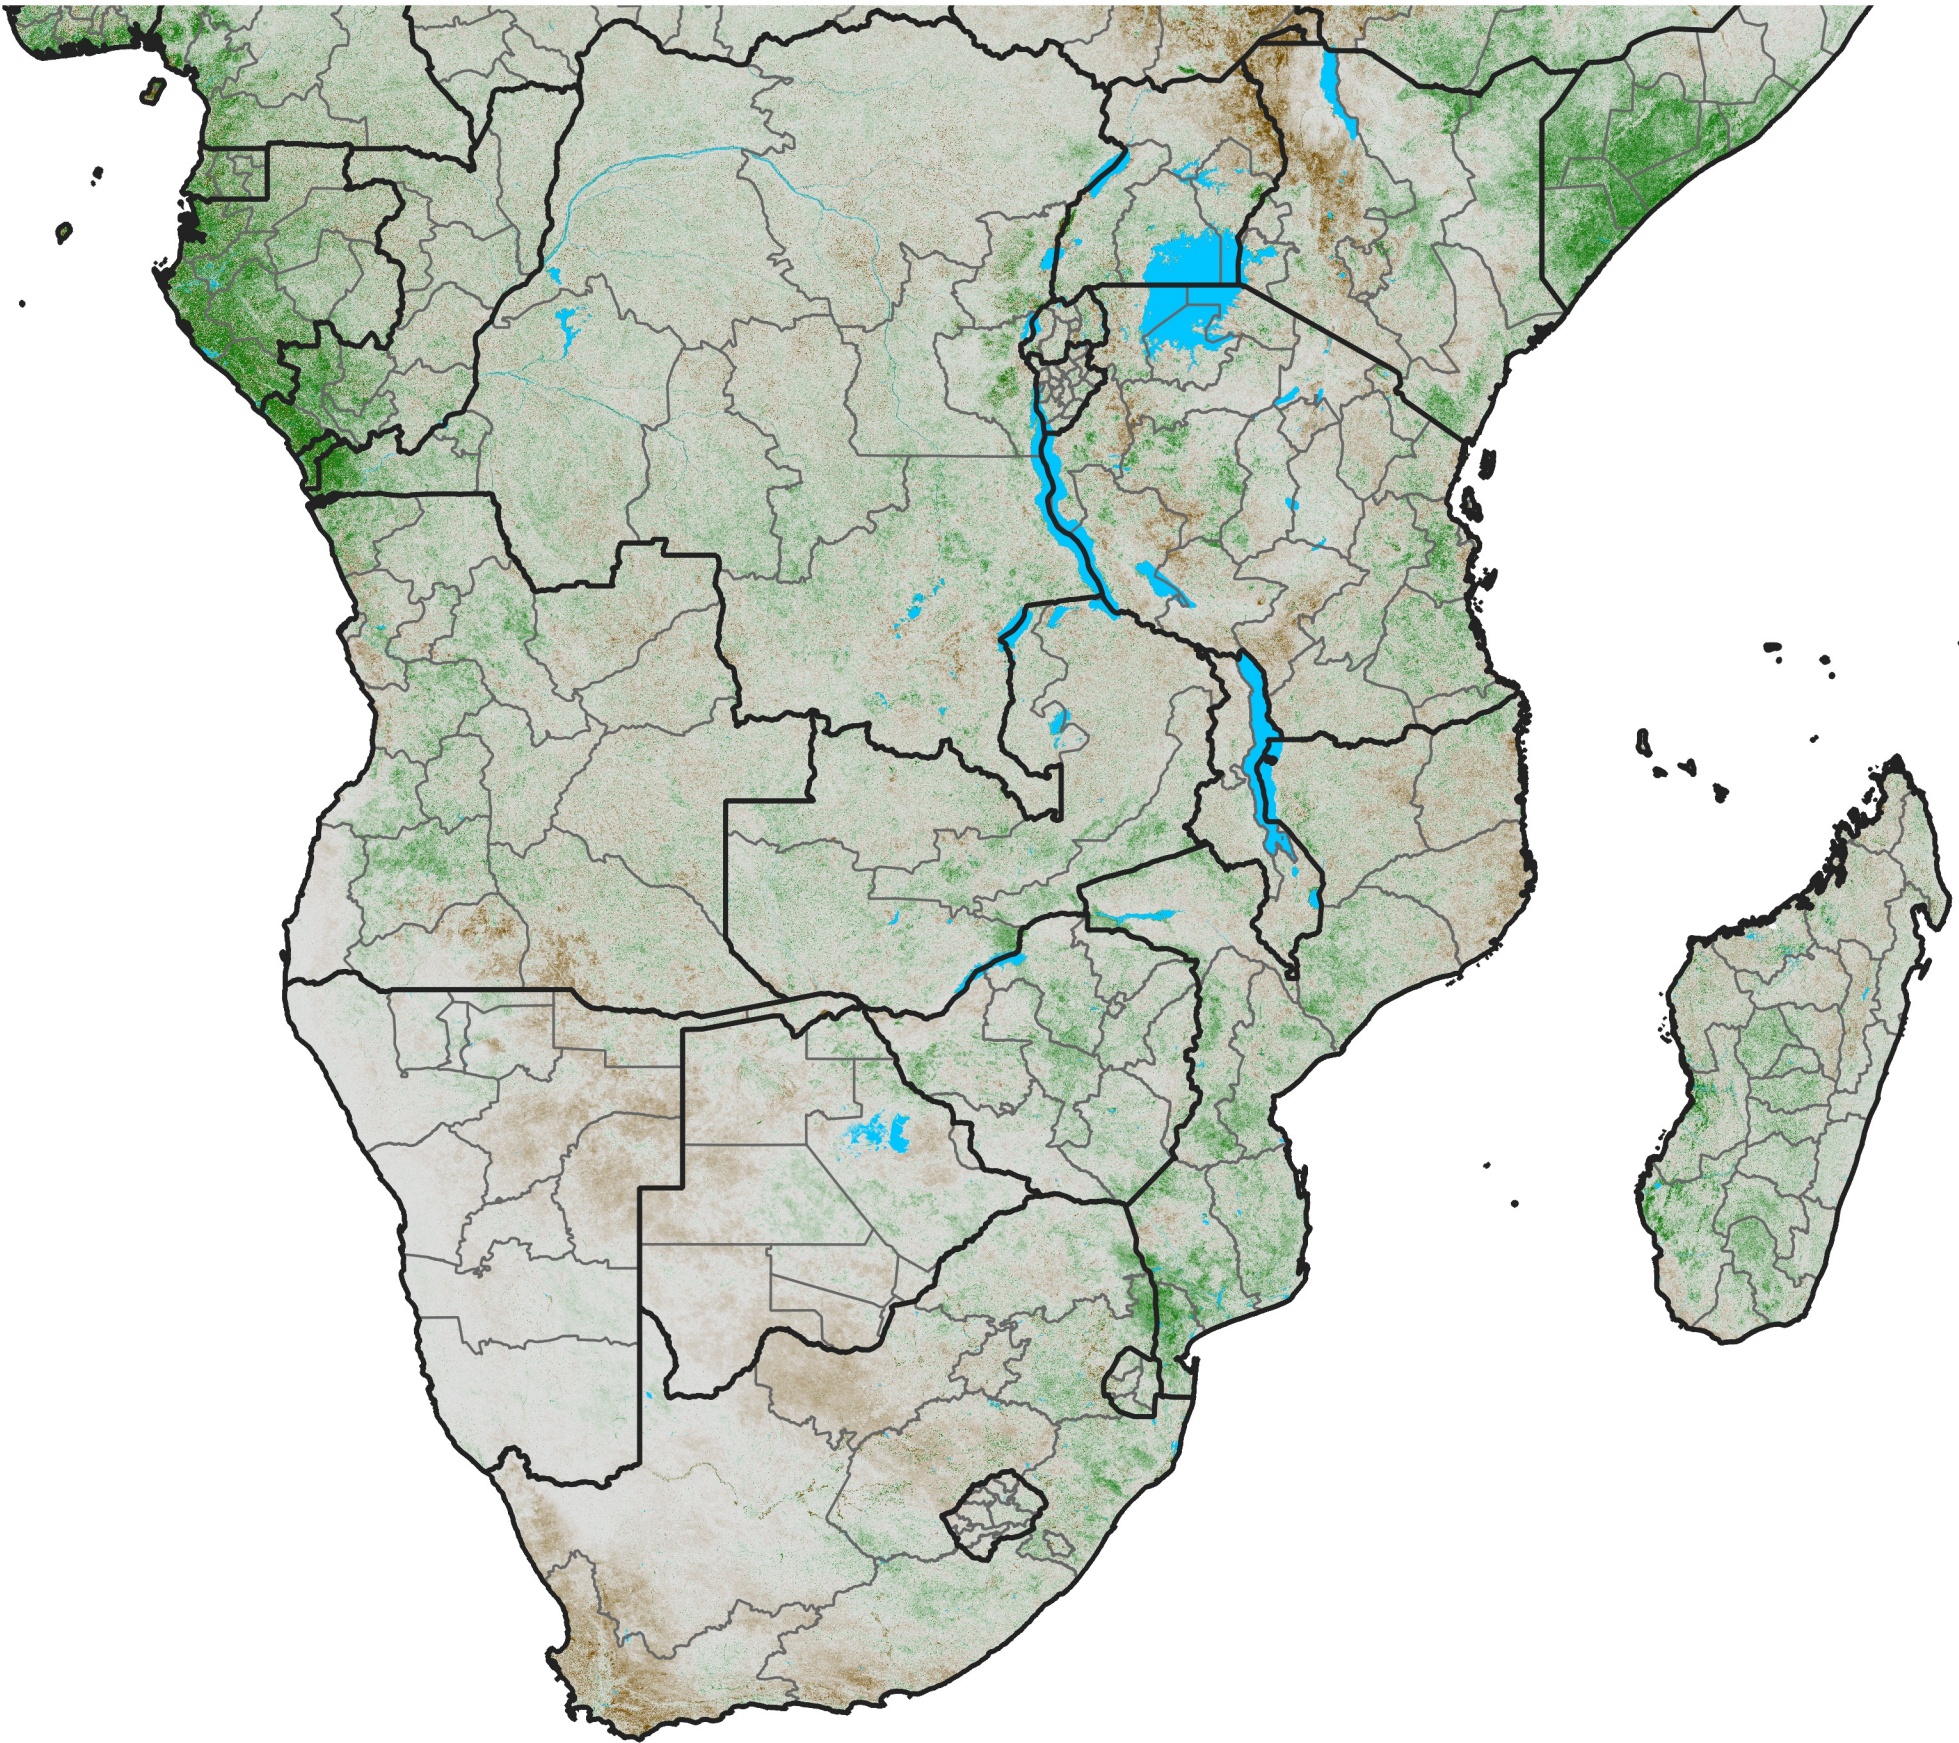

# Southern Africa NDVI Anomaly

2004 minus mean (2003 - 2022)

Period 27 / September 21 - 30, 2004

## NDVI Anomaly

< -0.3   -0.2   -0.1   -0.05   0.05   0.1   0.2   >0.3

Negative

No Difference

Positive