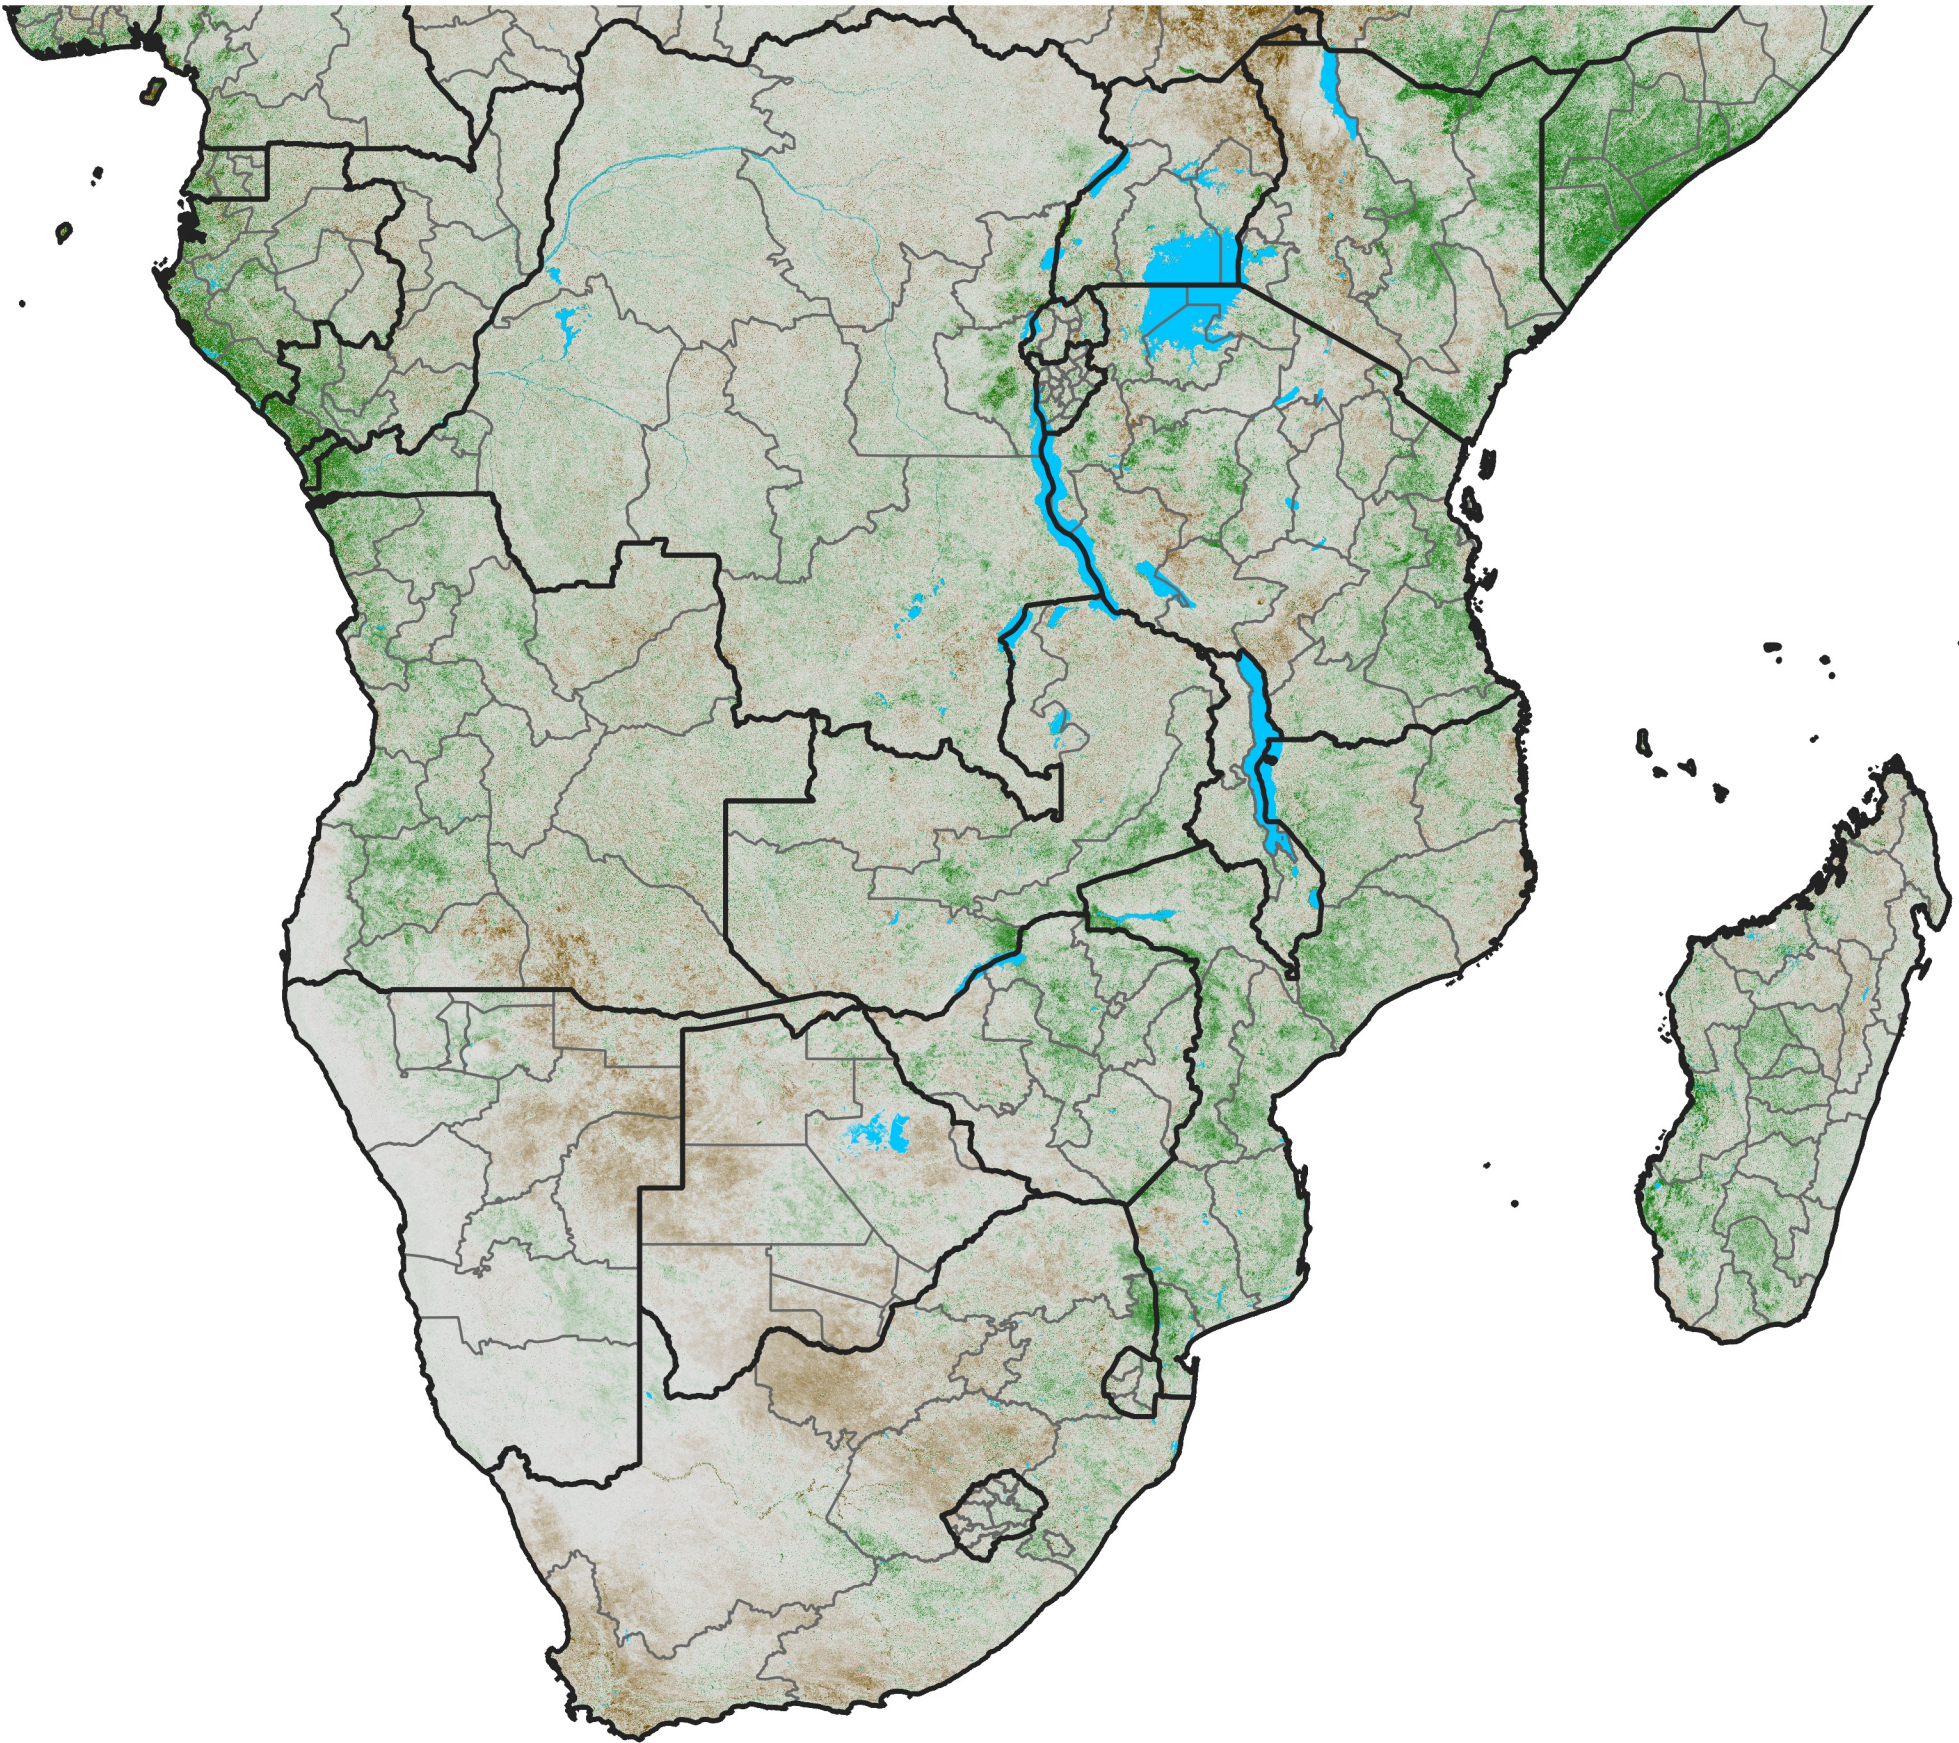

# Southern Africa NDVI Anomaly

2004 minus mean (2003 - 2022)

Period 29 / October 11 - 20, 2004

## NDVI Anomaly

< -0.3   -0.2   -0.1   -0.05   0.05   0.1   0.2   >0.3

Negative

No Difference

Positive