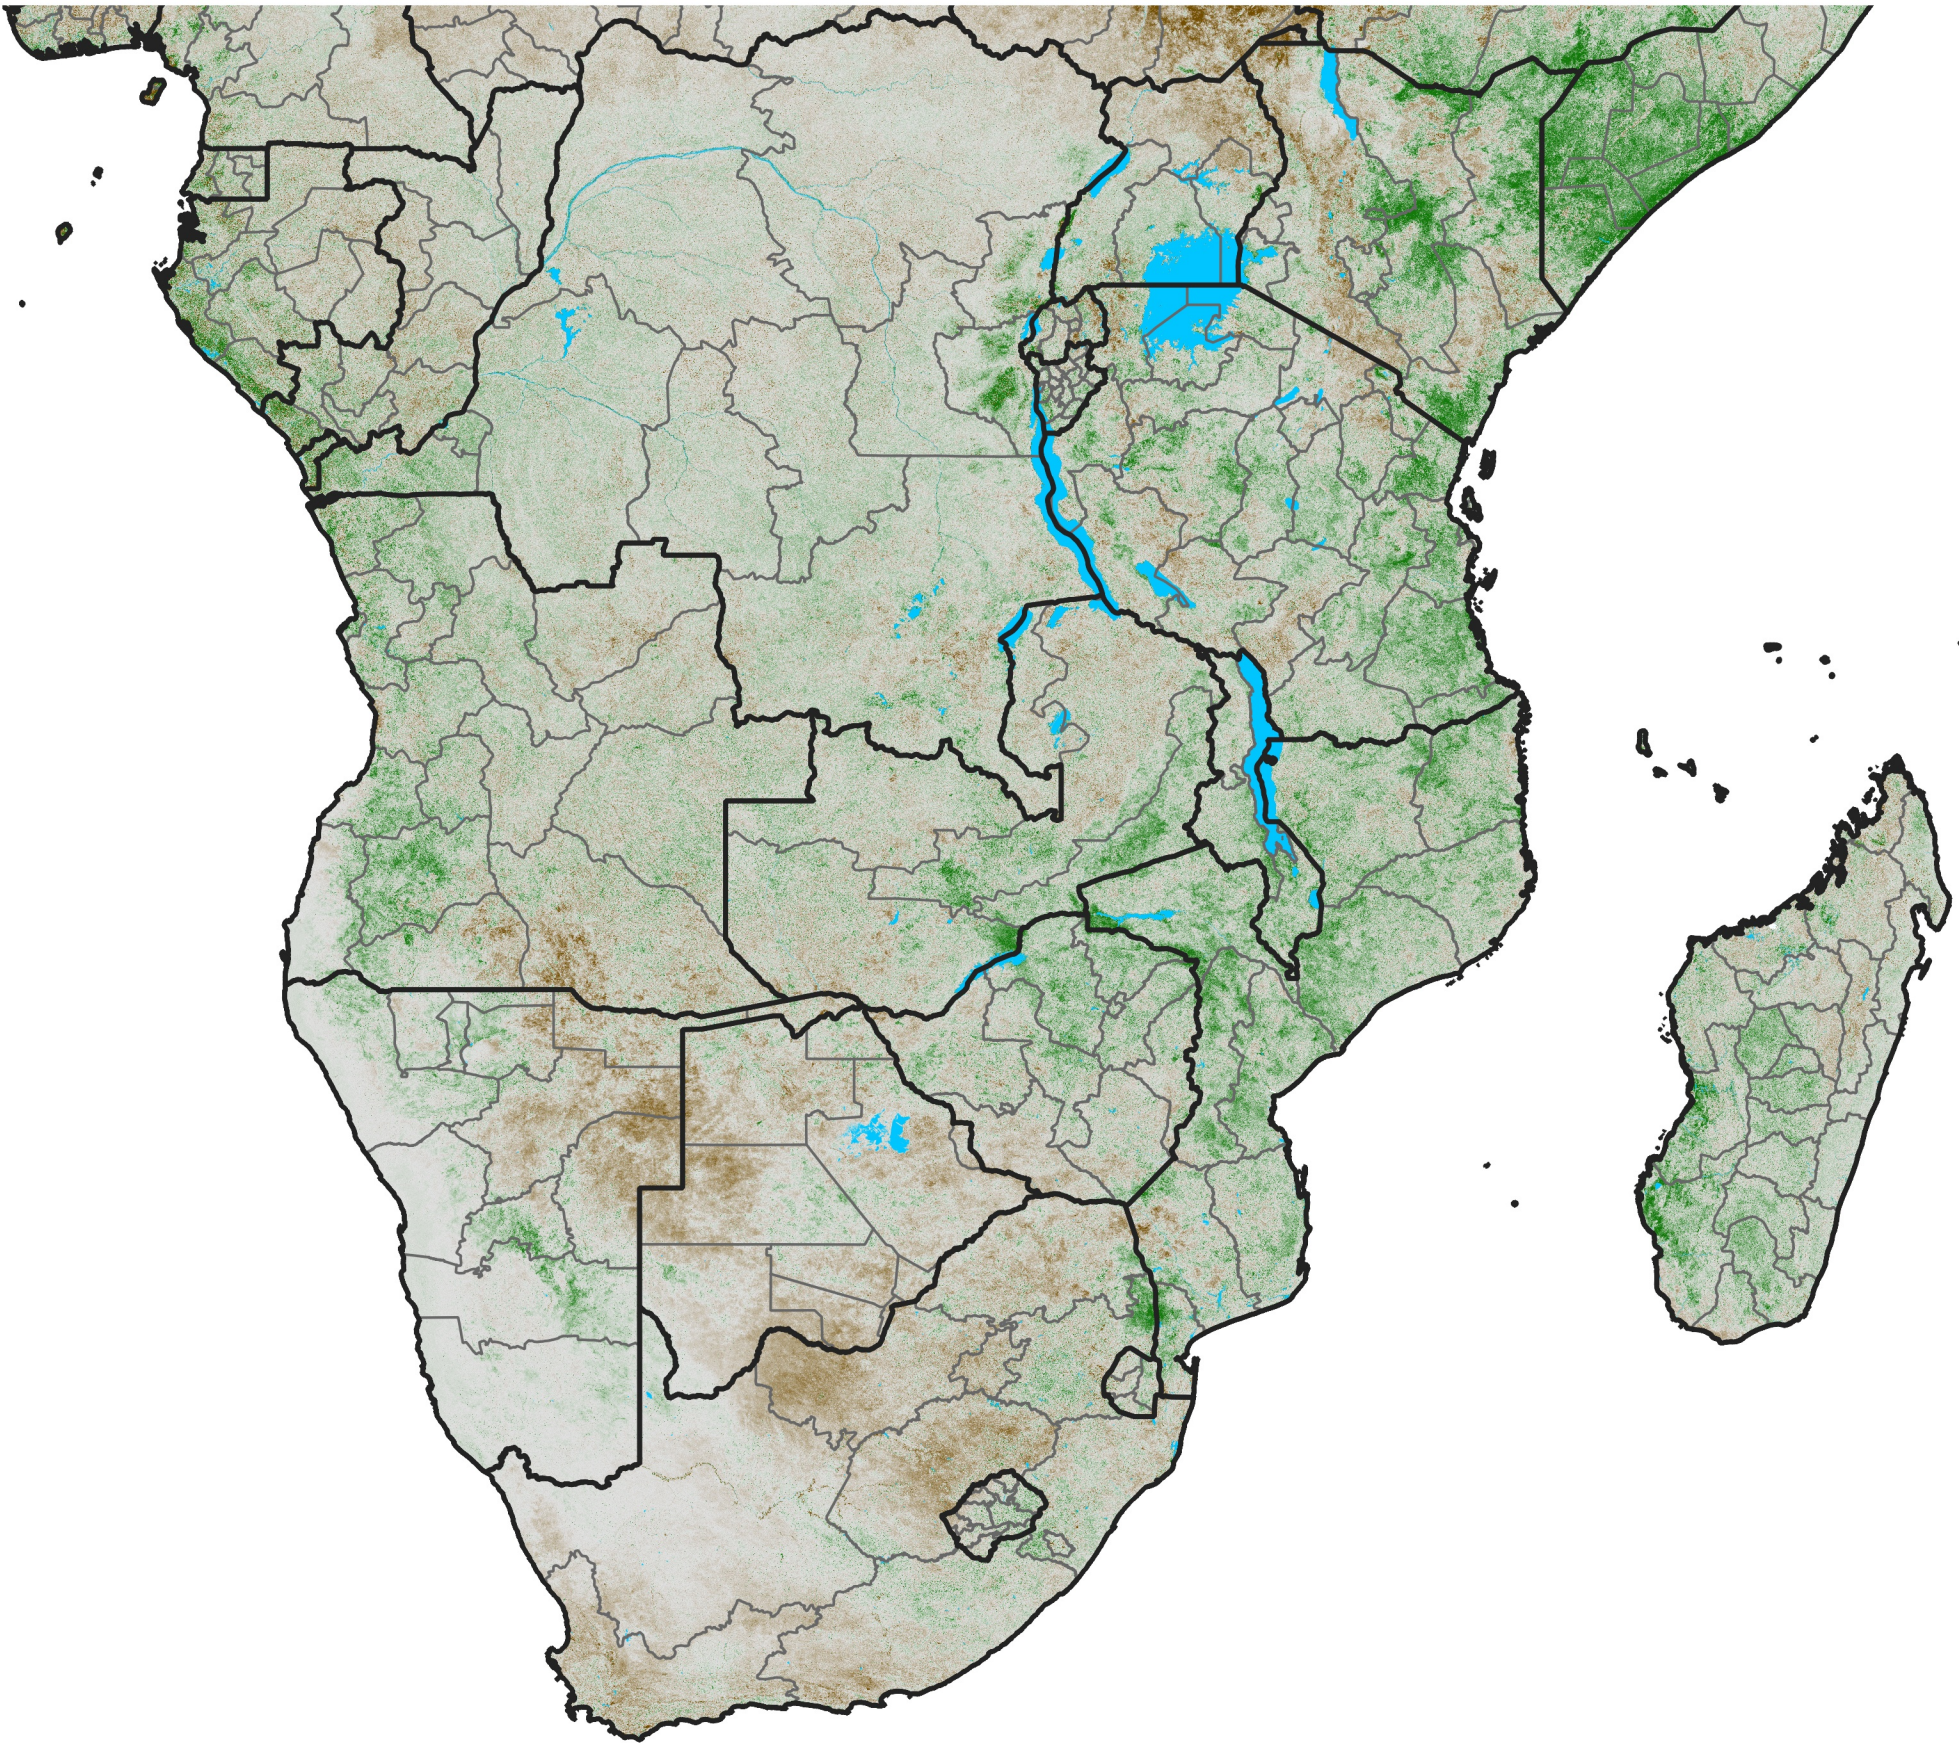

Southern Africa NDVI Anomaly

2004 minus mean (2003 - 2022)

Period 31 / November 01 - 10, 2004

NDVI Anomaly

< -0.3 -0.2 -0.1 -0.05 0.05 0.1 0.2 >0.3

Negative

No Difference

Positive