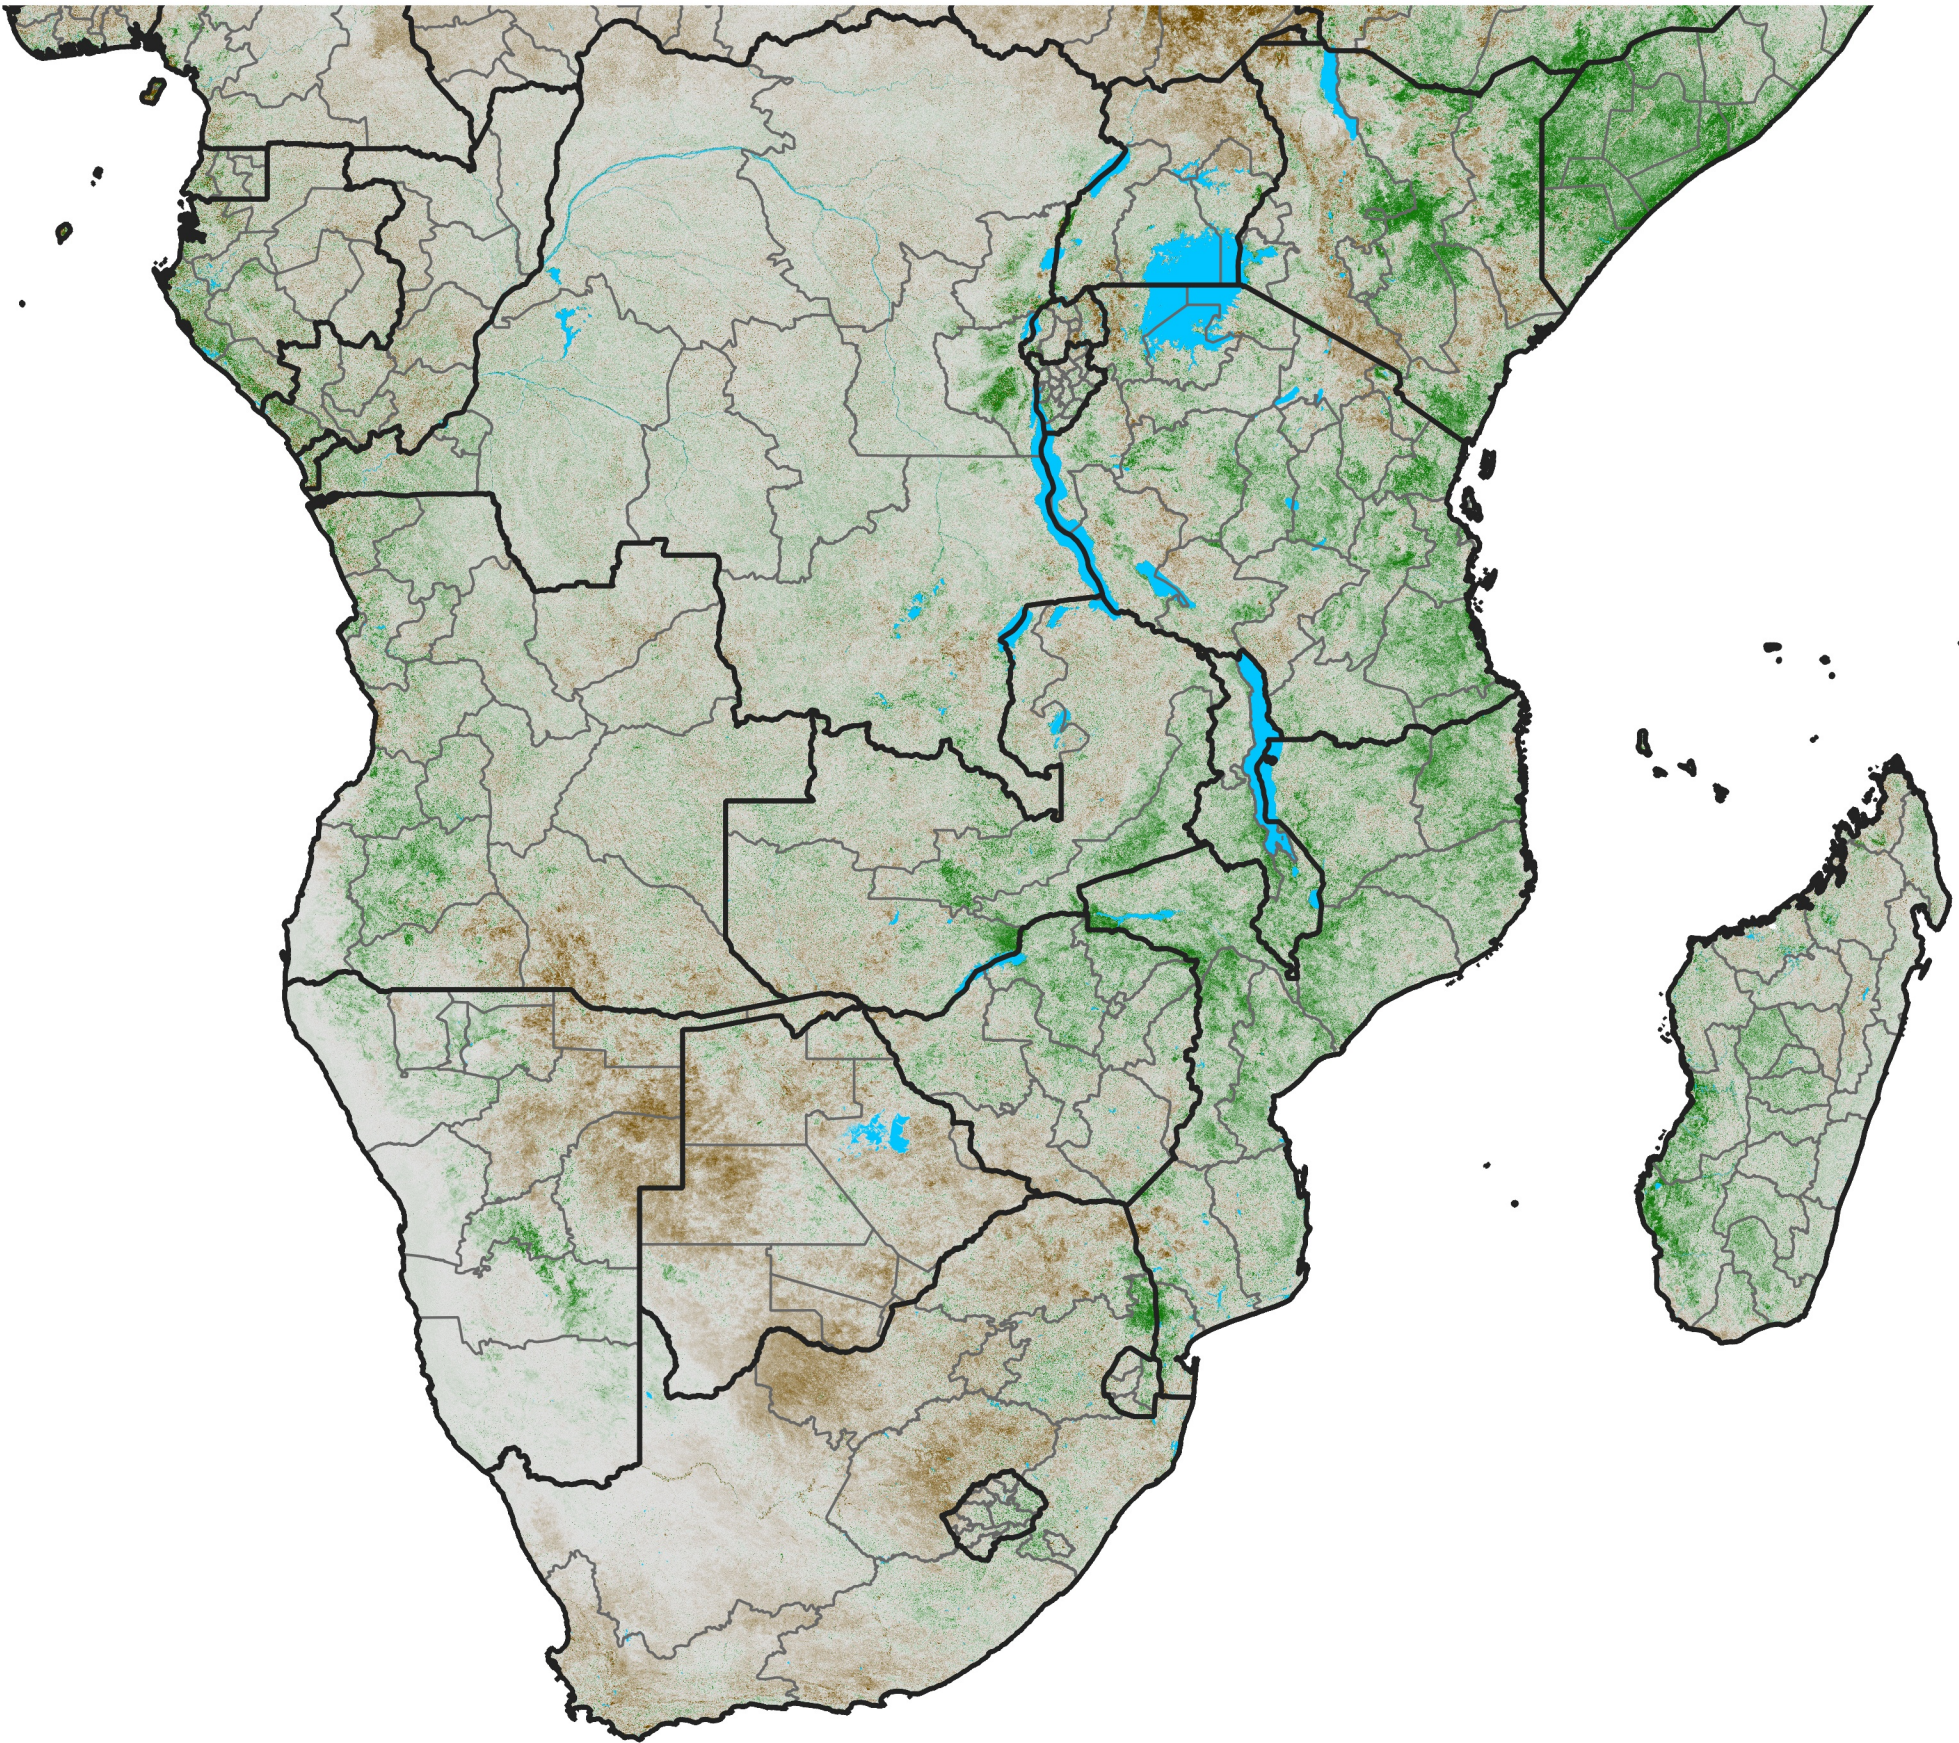

Southern Africa NDVI Anomaly

2004 minus mean (2003 - 2022)

Period 32 / November 11 - 20, 2004

NDVI Anomaly

< -0.3 -0.2 -0.1 -0.05 0.05 0.1 0.2 >0.3

Negative

No Difference

Positive