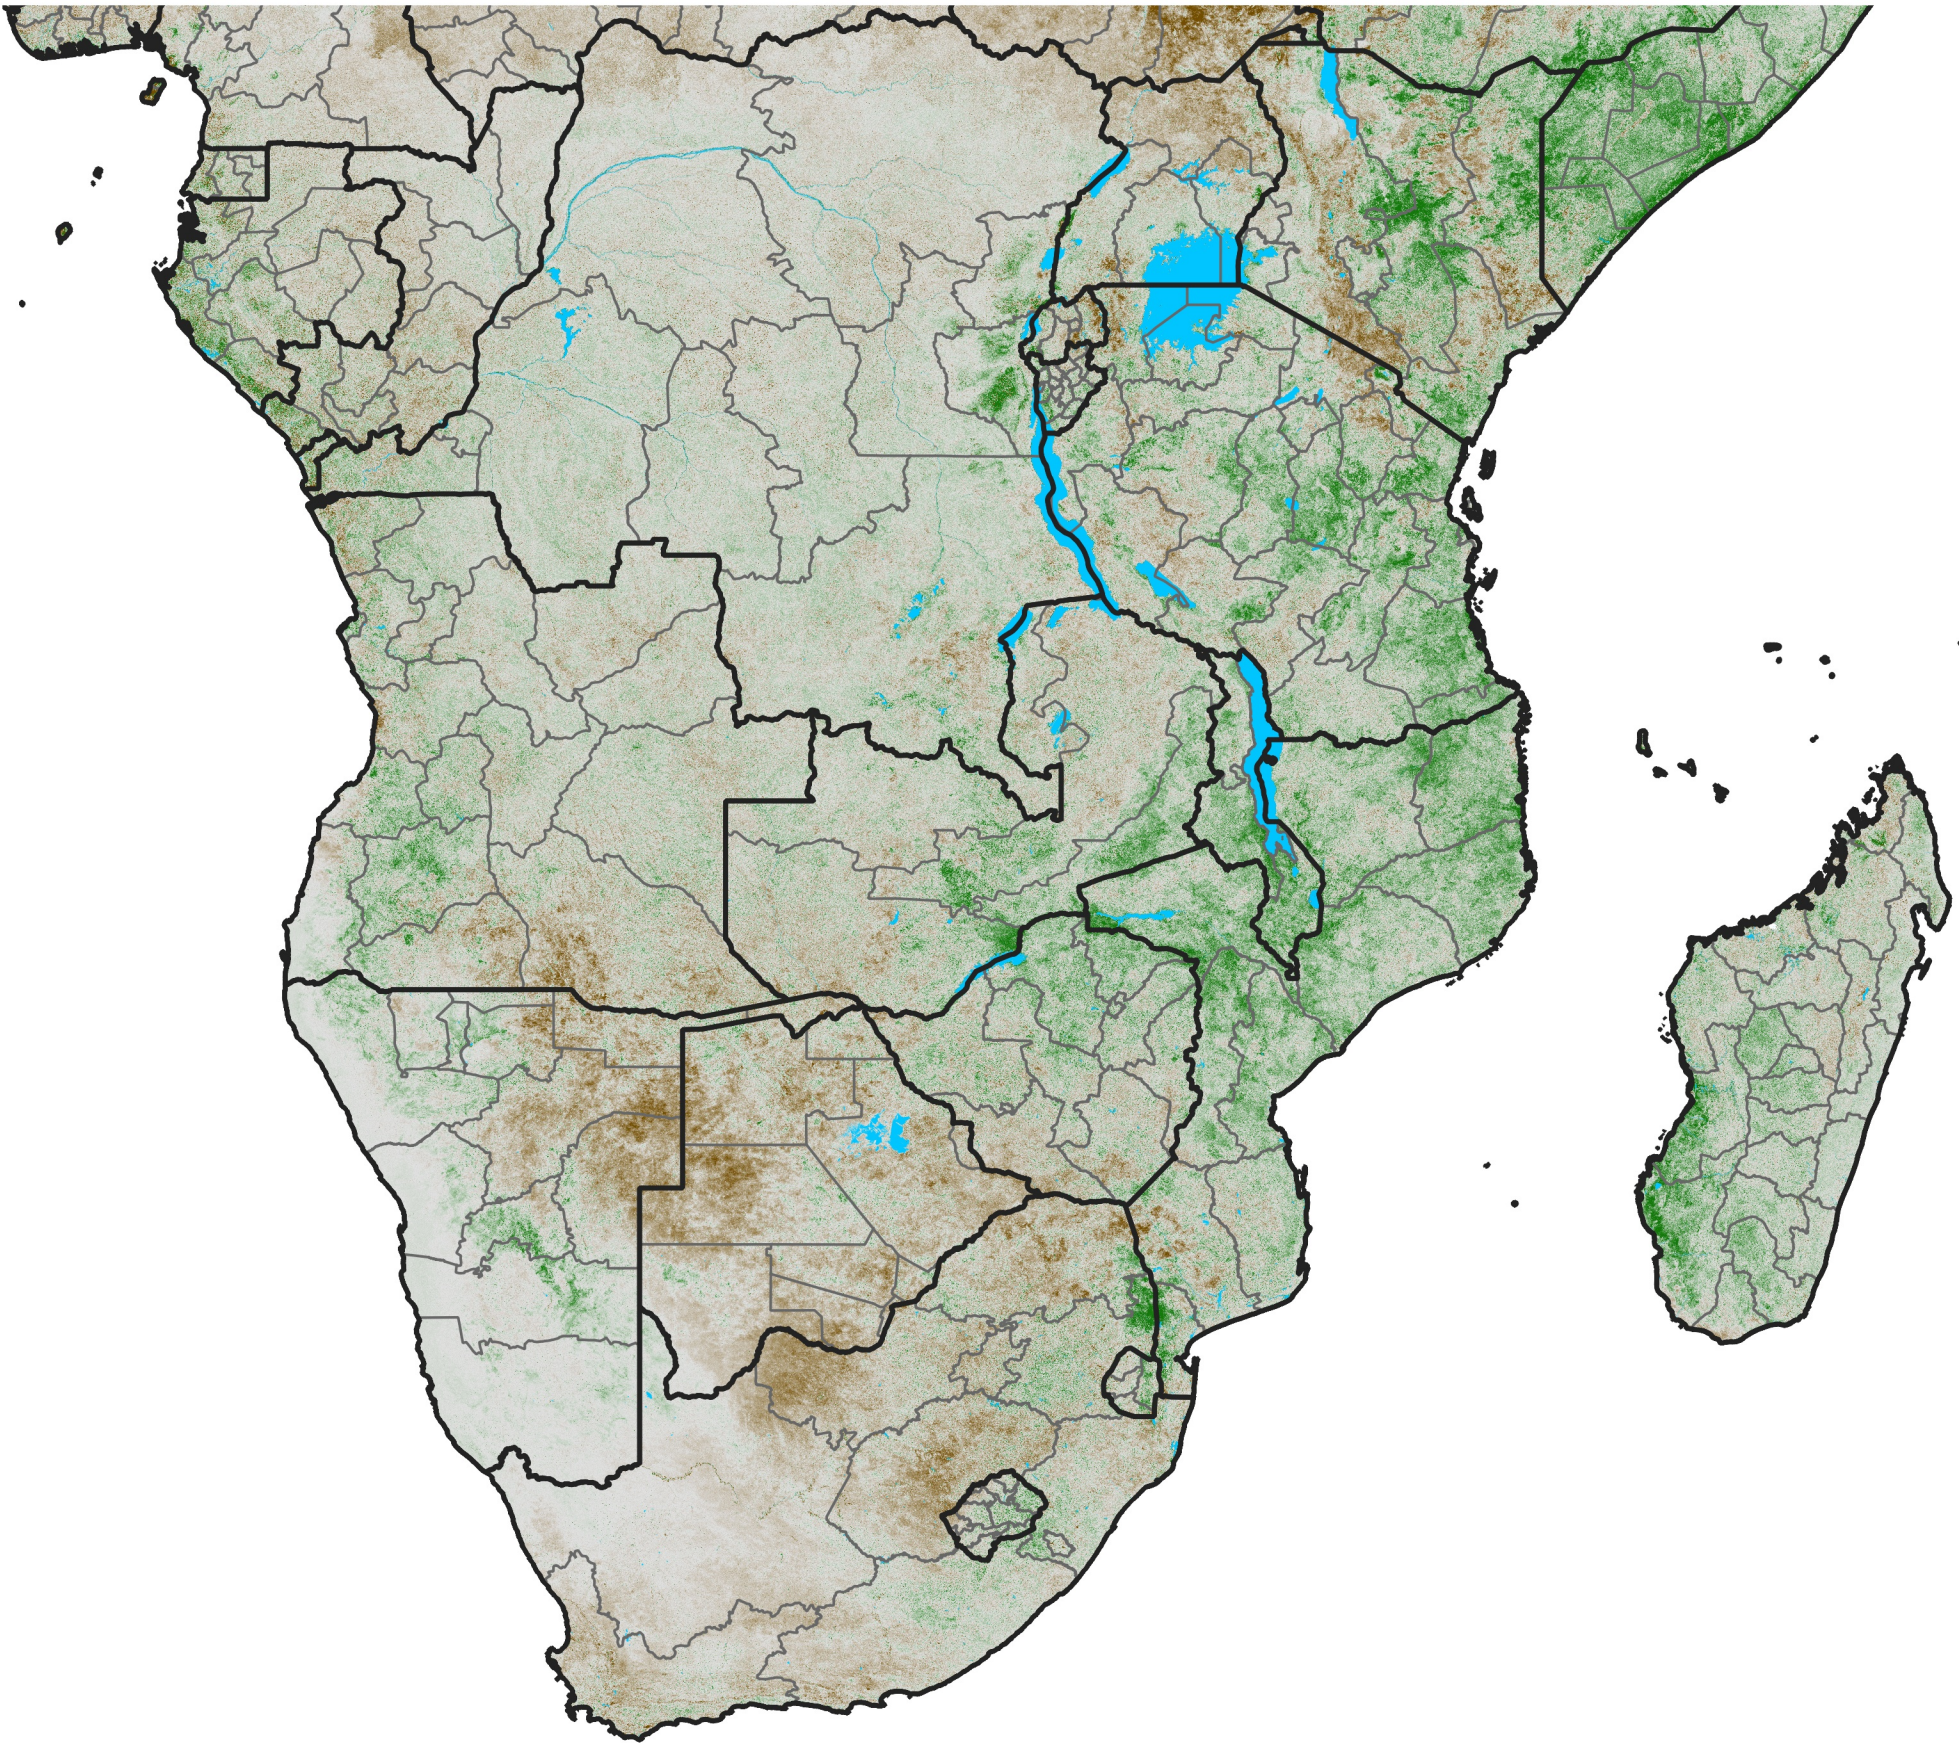

Southern Africa NDVI Anomaly

2004 minus mean (2003 - 2022)

Period 33 / November 21 - 30, 2004

NDVI Anomaly

< -0.3 -0.2 -0.1 -0.05 0.05 0.1 0.2 >0.3

Negative

No Difference

Positive