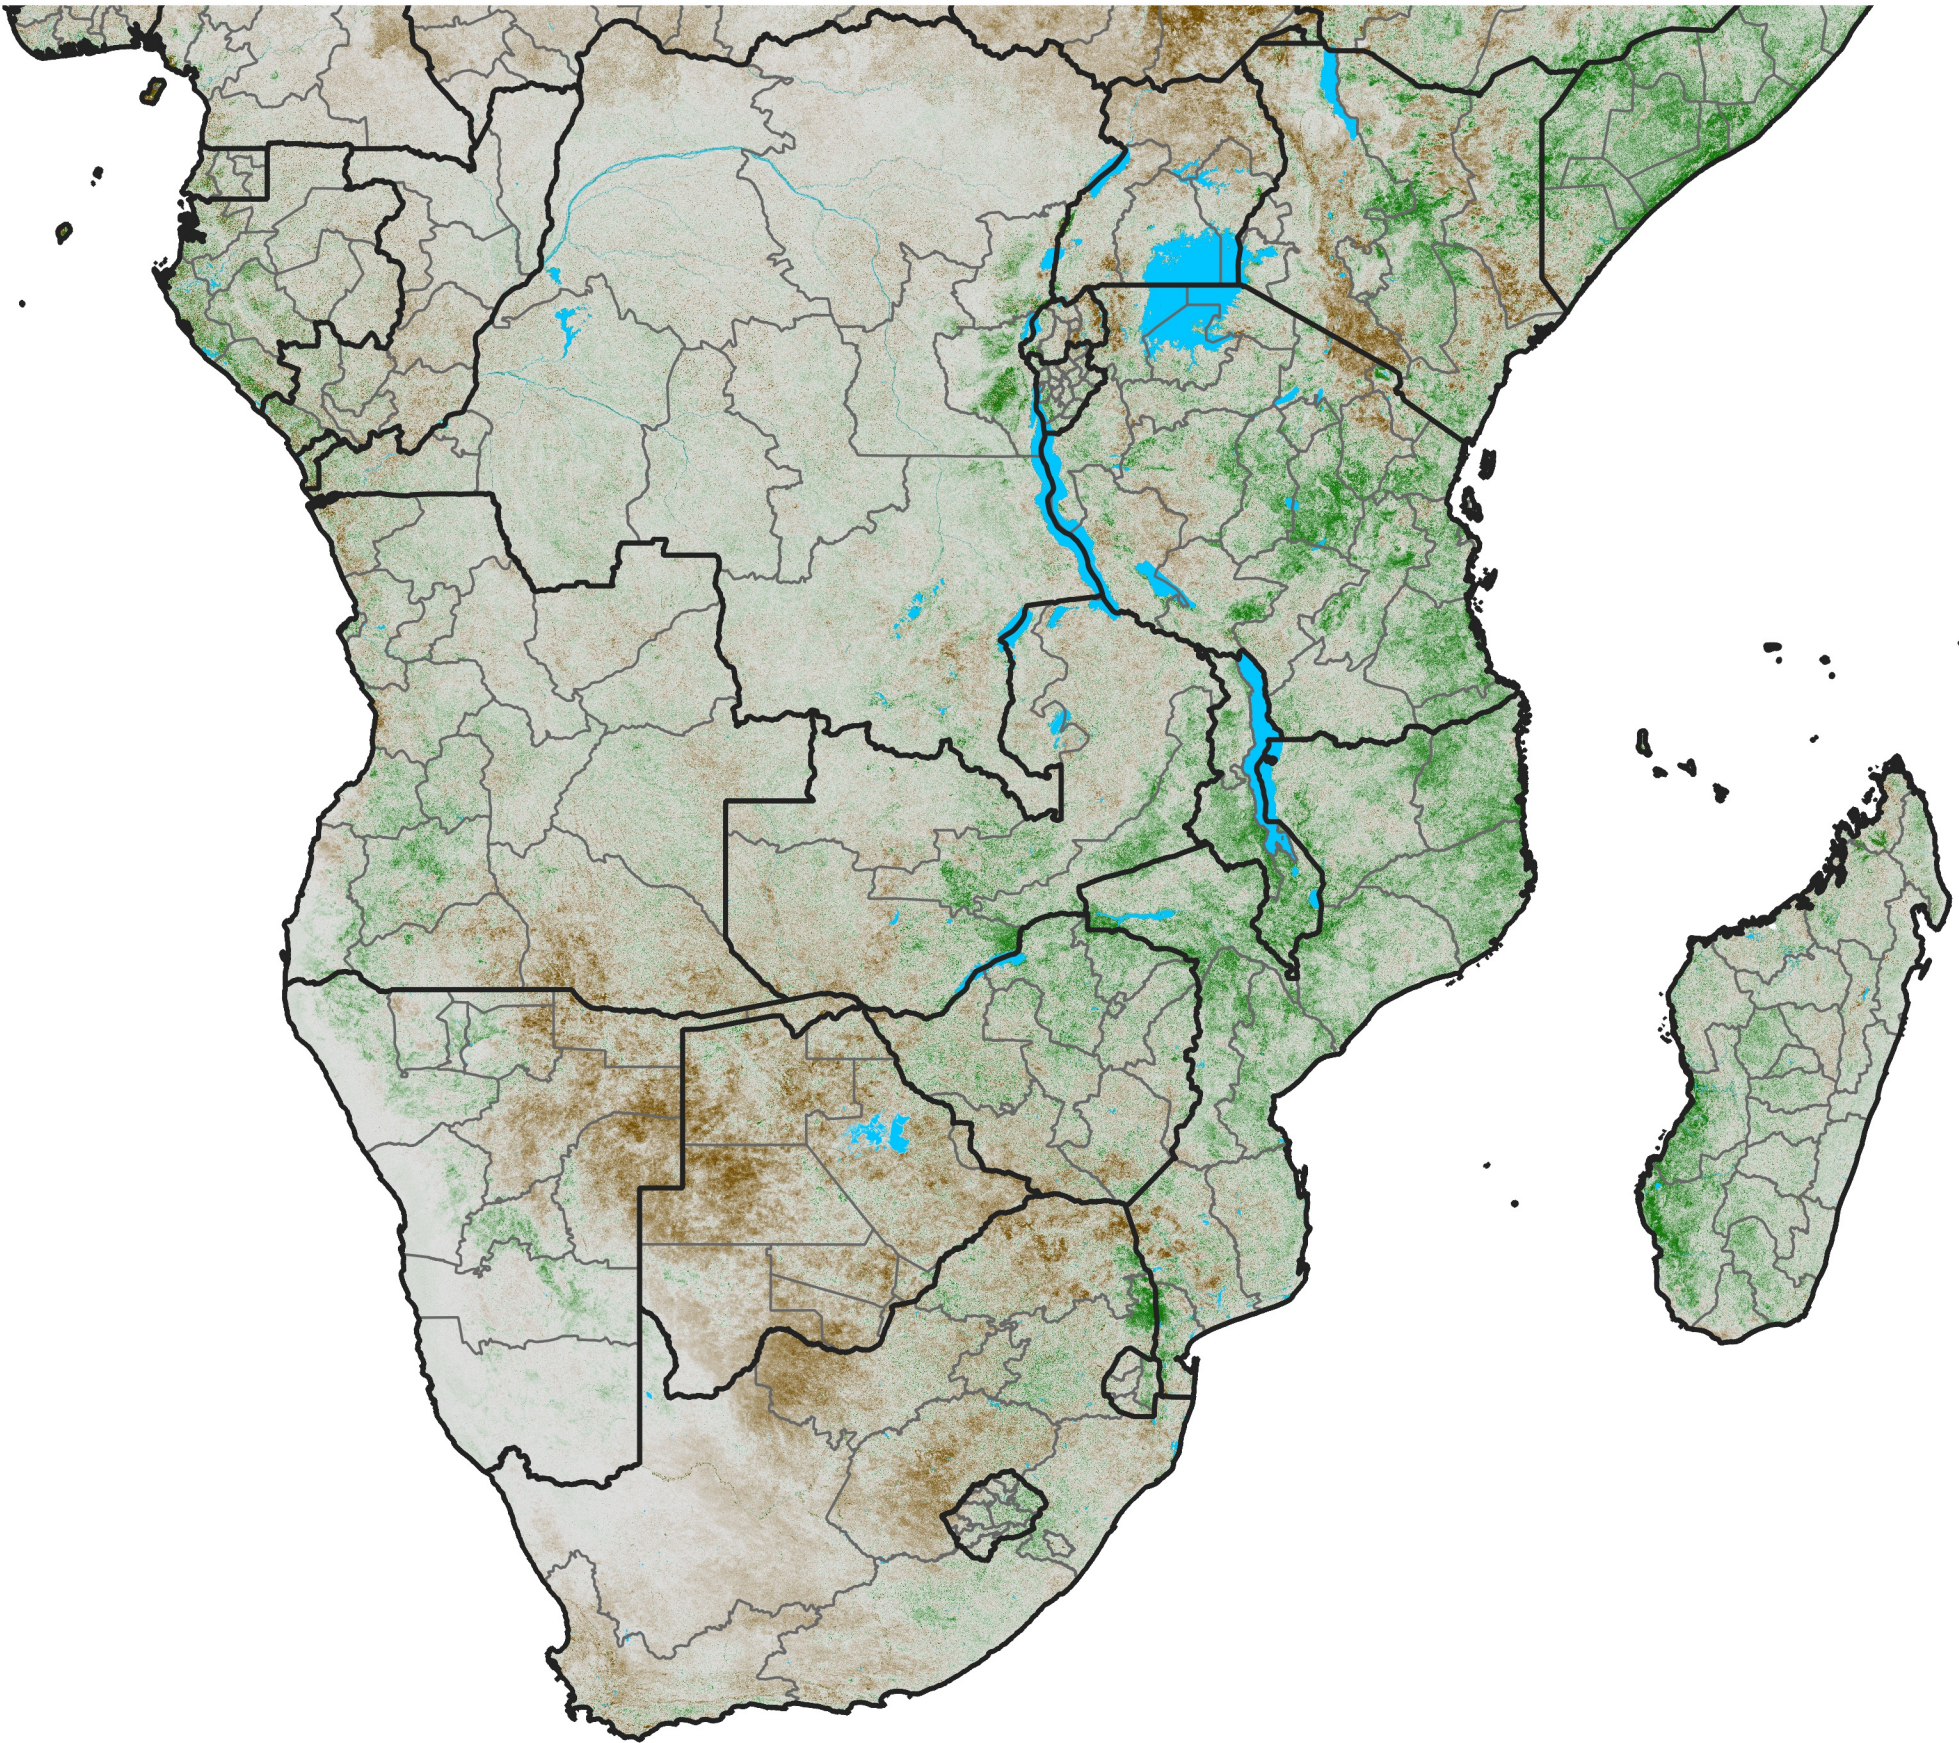

Southern Africa NDVI Anomaly

2004 minus mean (2003 - 2022)

Period 34 / December 01 - 10, 2004

NDVI Anomaly

< -0.3 -0.2 -0.1 -0.05 0.05 0.1 0.2 >0.3

Negative

No Difference

Positive