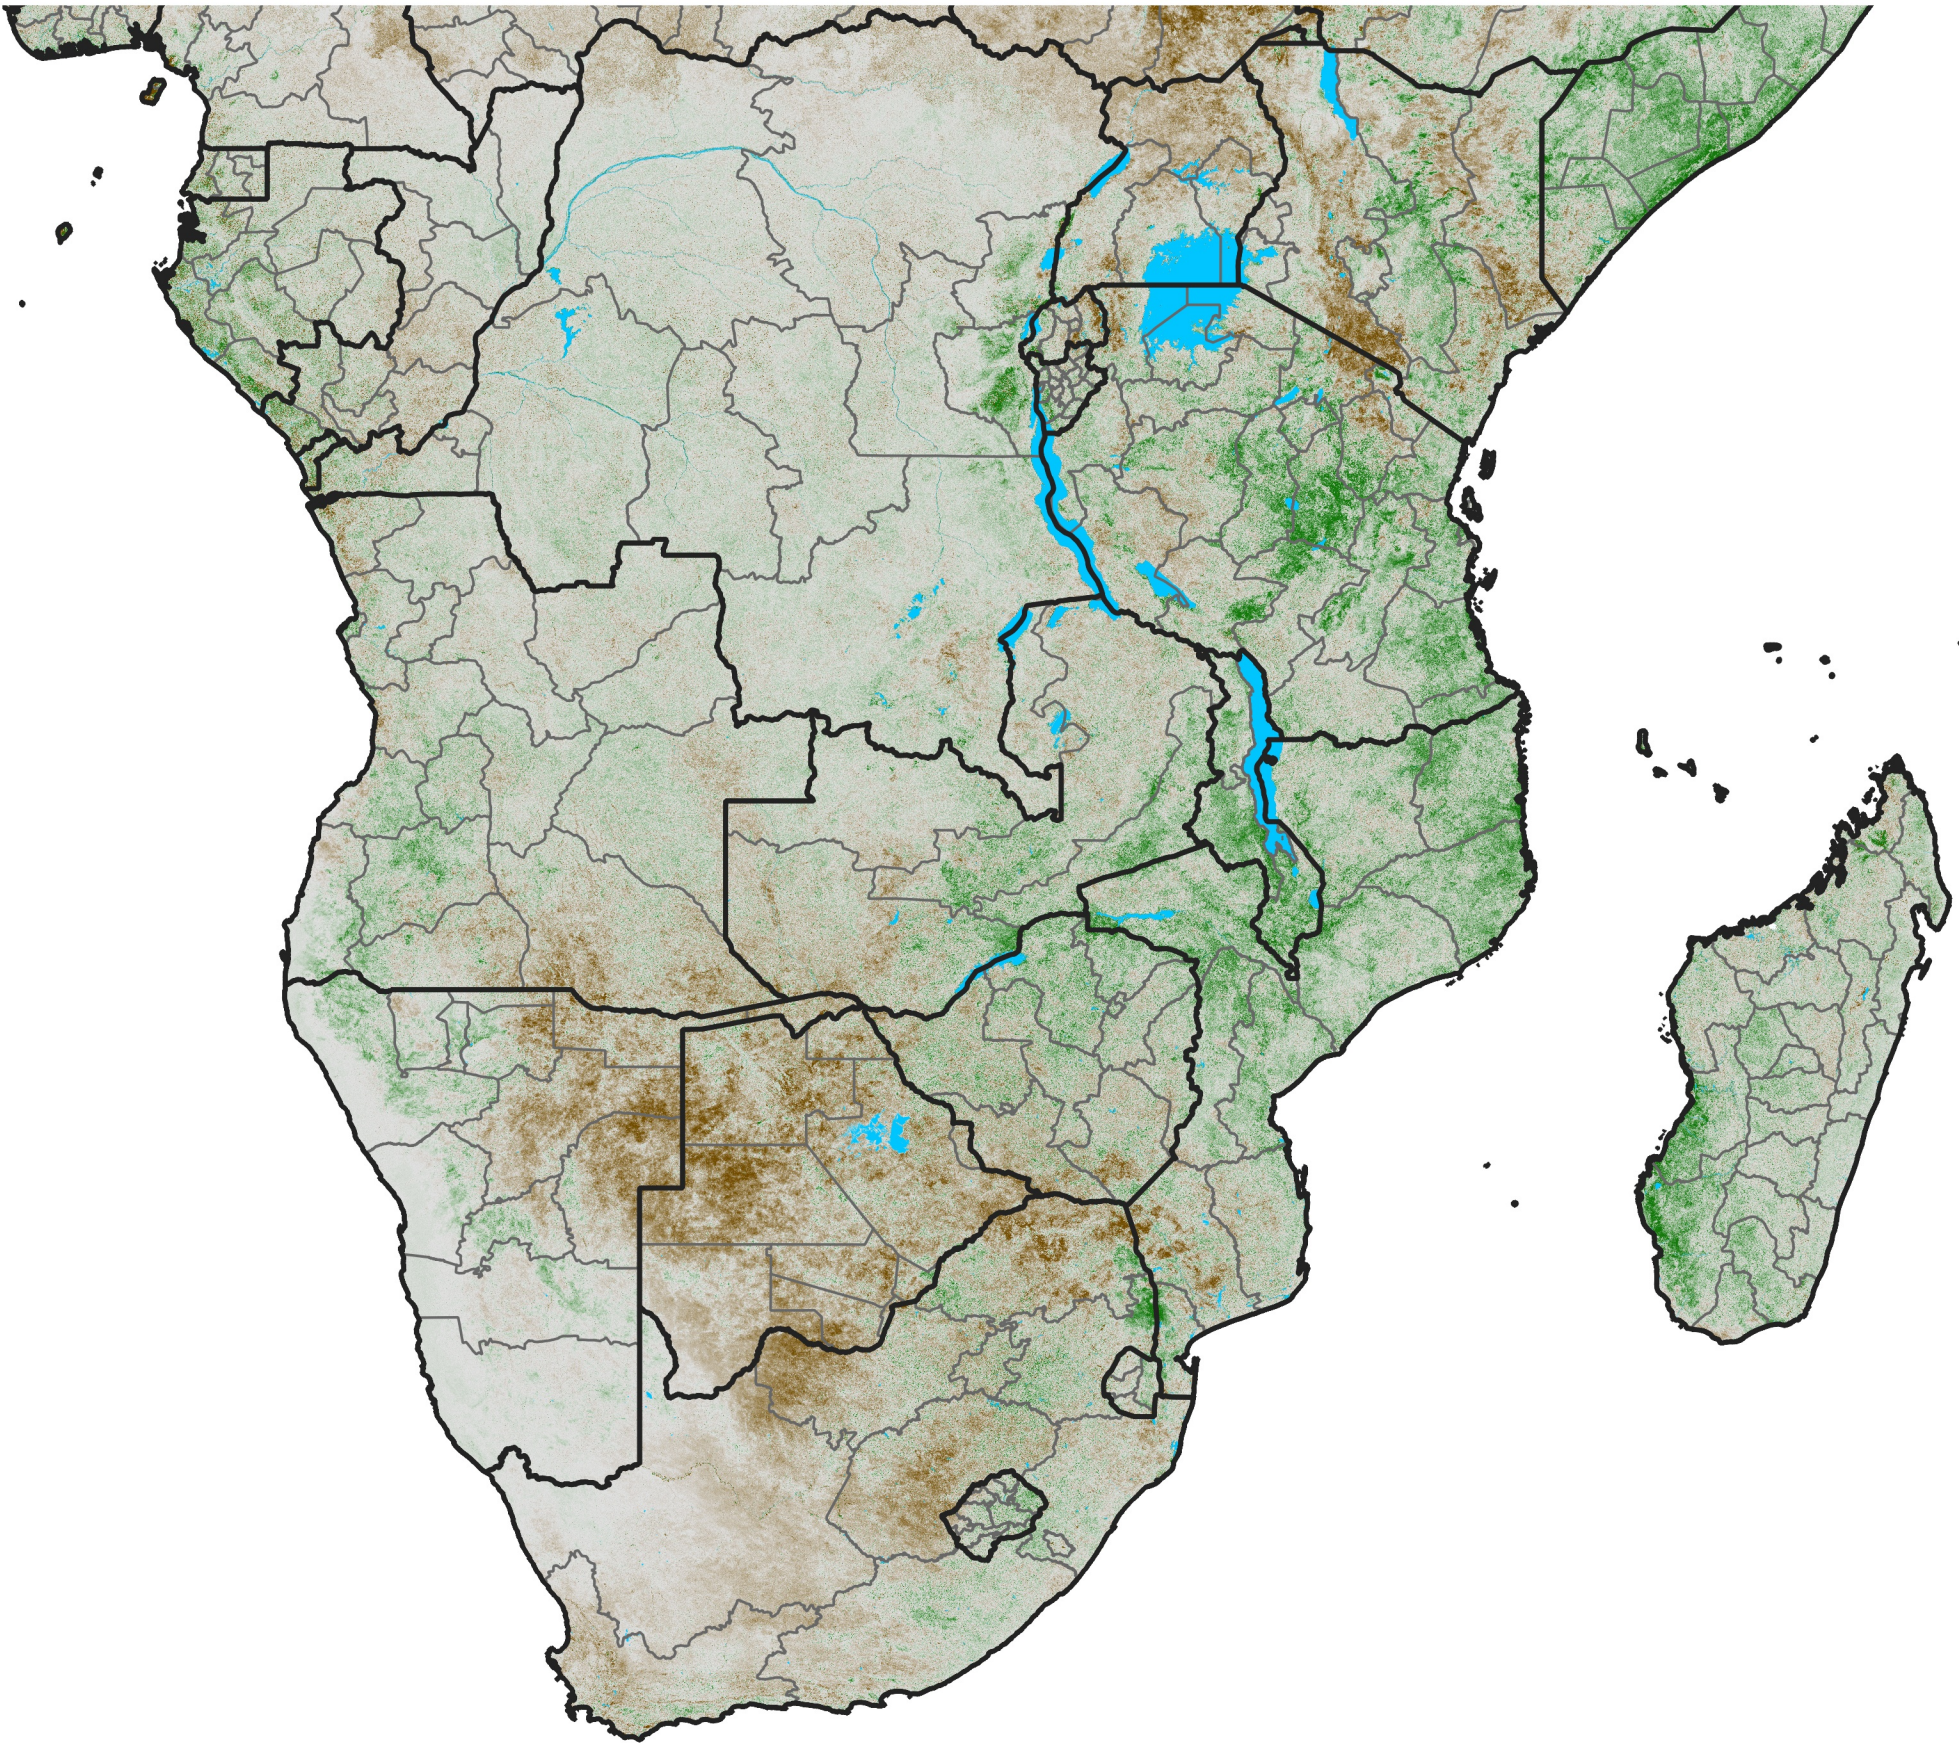

Southern Africa NDVI Anomaly

2004 minus mean (2003 - 2022)

Period 35 / December 11 - 20, 2004

NDVI Anomaly

< -0.3 -0.2 -0.1 -0.05 0.05 0.1 0.2 >0.3

Negative

No Difference

Positive