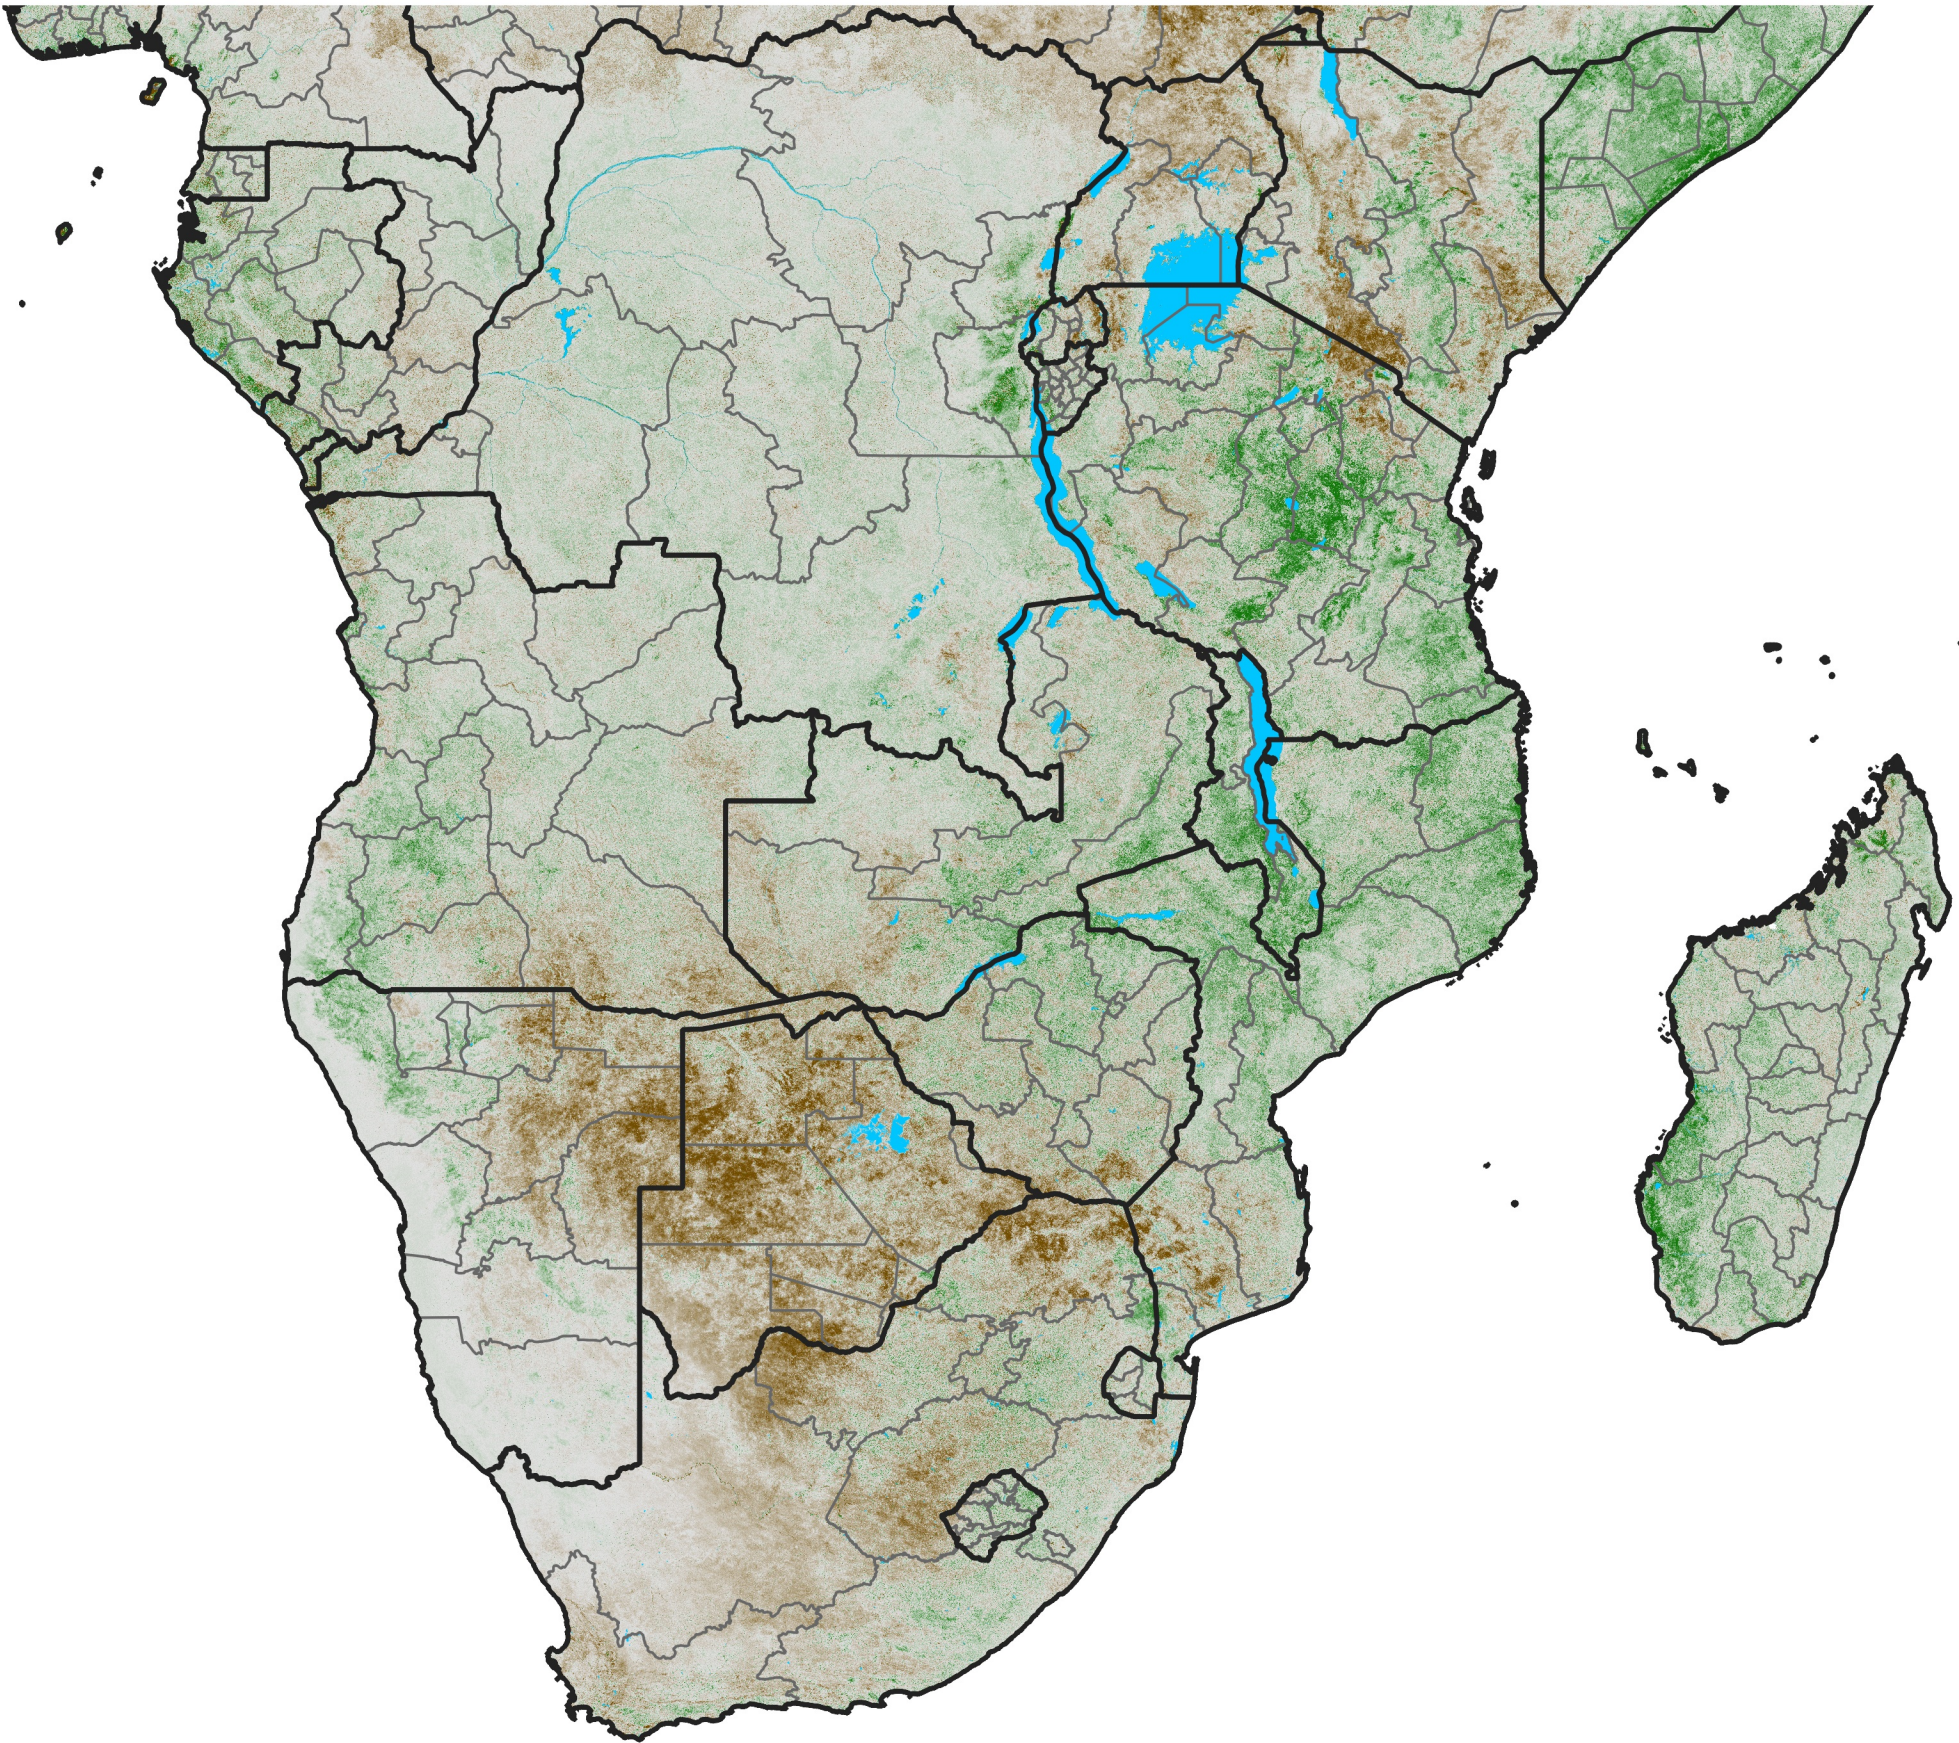

Southern Africa NDVI Anomaly

2004 minus mean (2003 - 2022)

Period 36 / December 21 - 31, 2004

NDVI Anomaly

< -0.3 -0.2 -0.1 -0.05 0.05 0.1 0.2 >0.3

Negative

No Difference

Positive