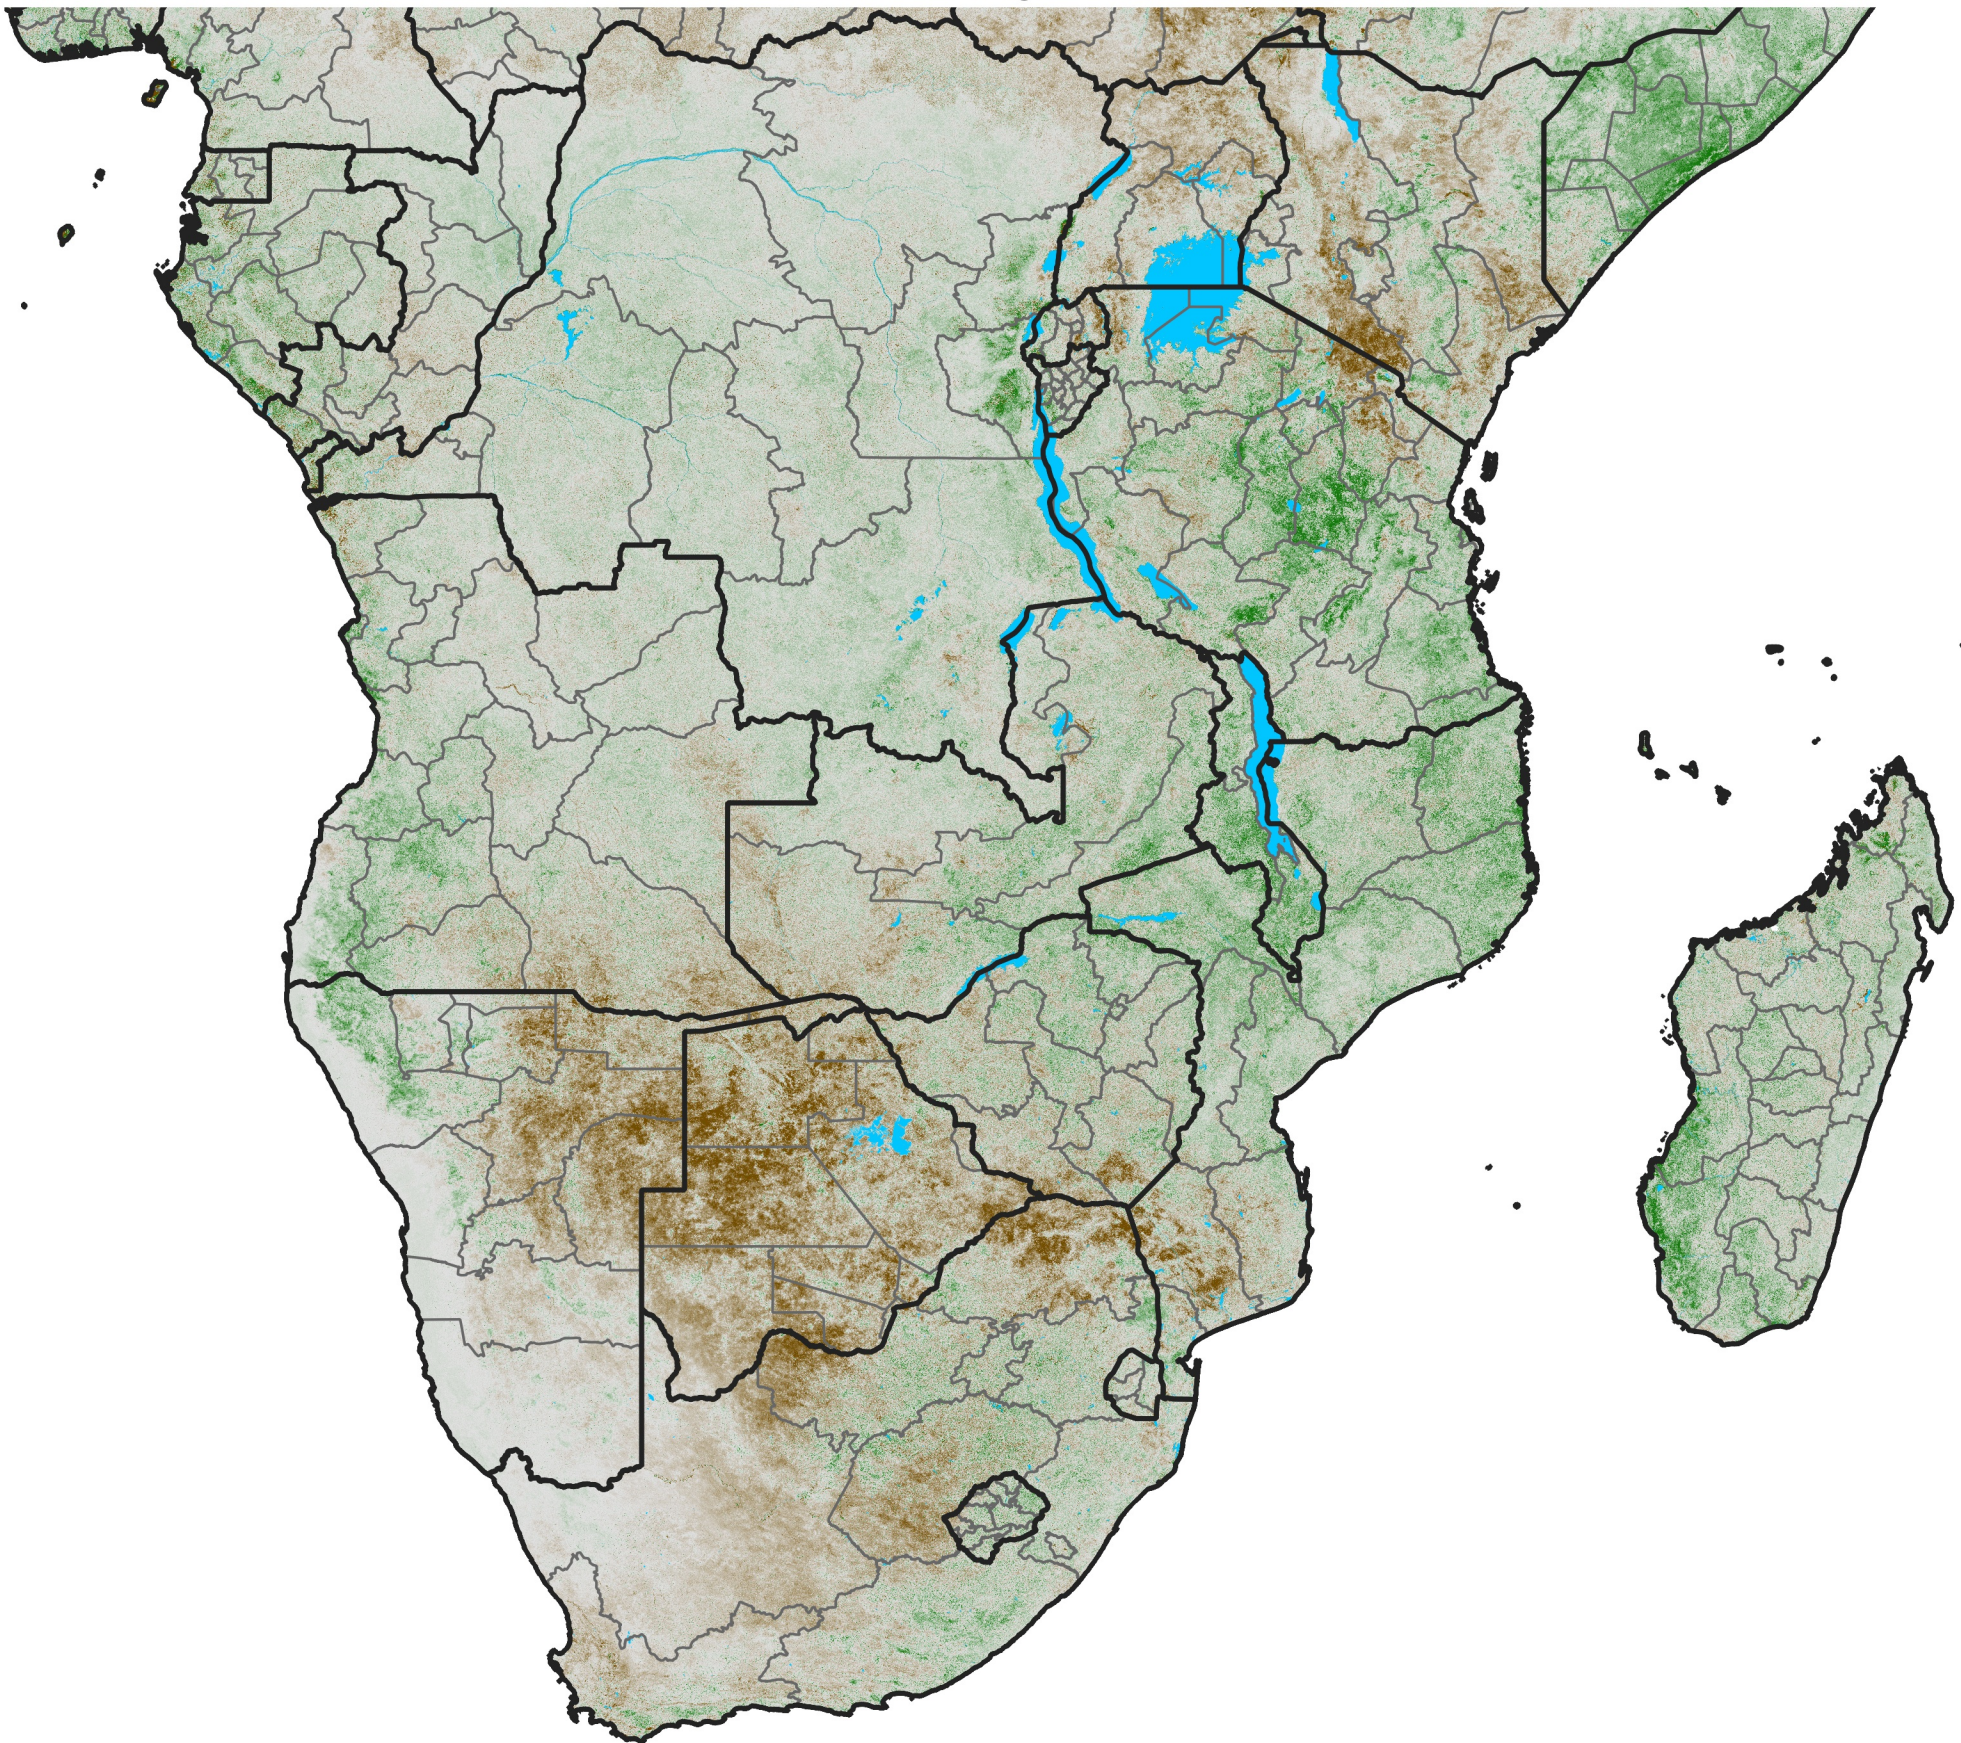

Southern Africa NDVI Anomaly

2005 minus mean (2003 - 2022)

Period 01 / January 01 - 10, 2005

NDVI Anomaly

< -0.3 -0.2 -0.1 -0.05 0.05 0.1 0.2 >0.3

Negative

No Difference

Positive