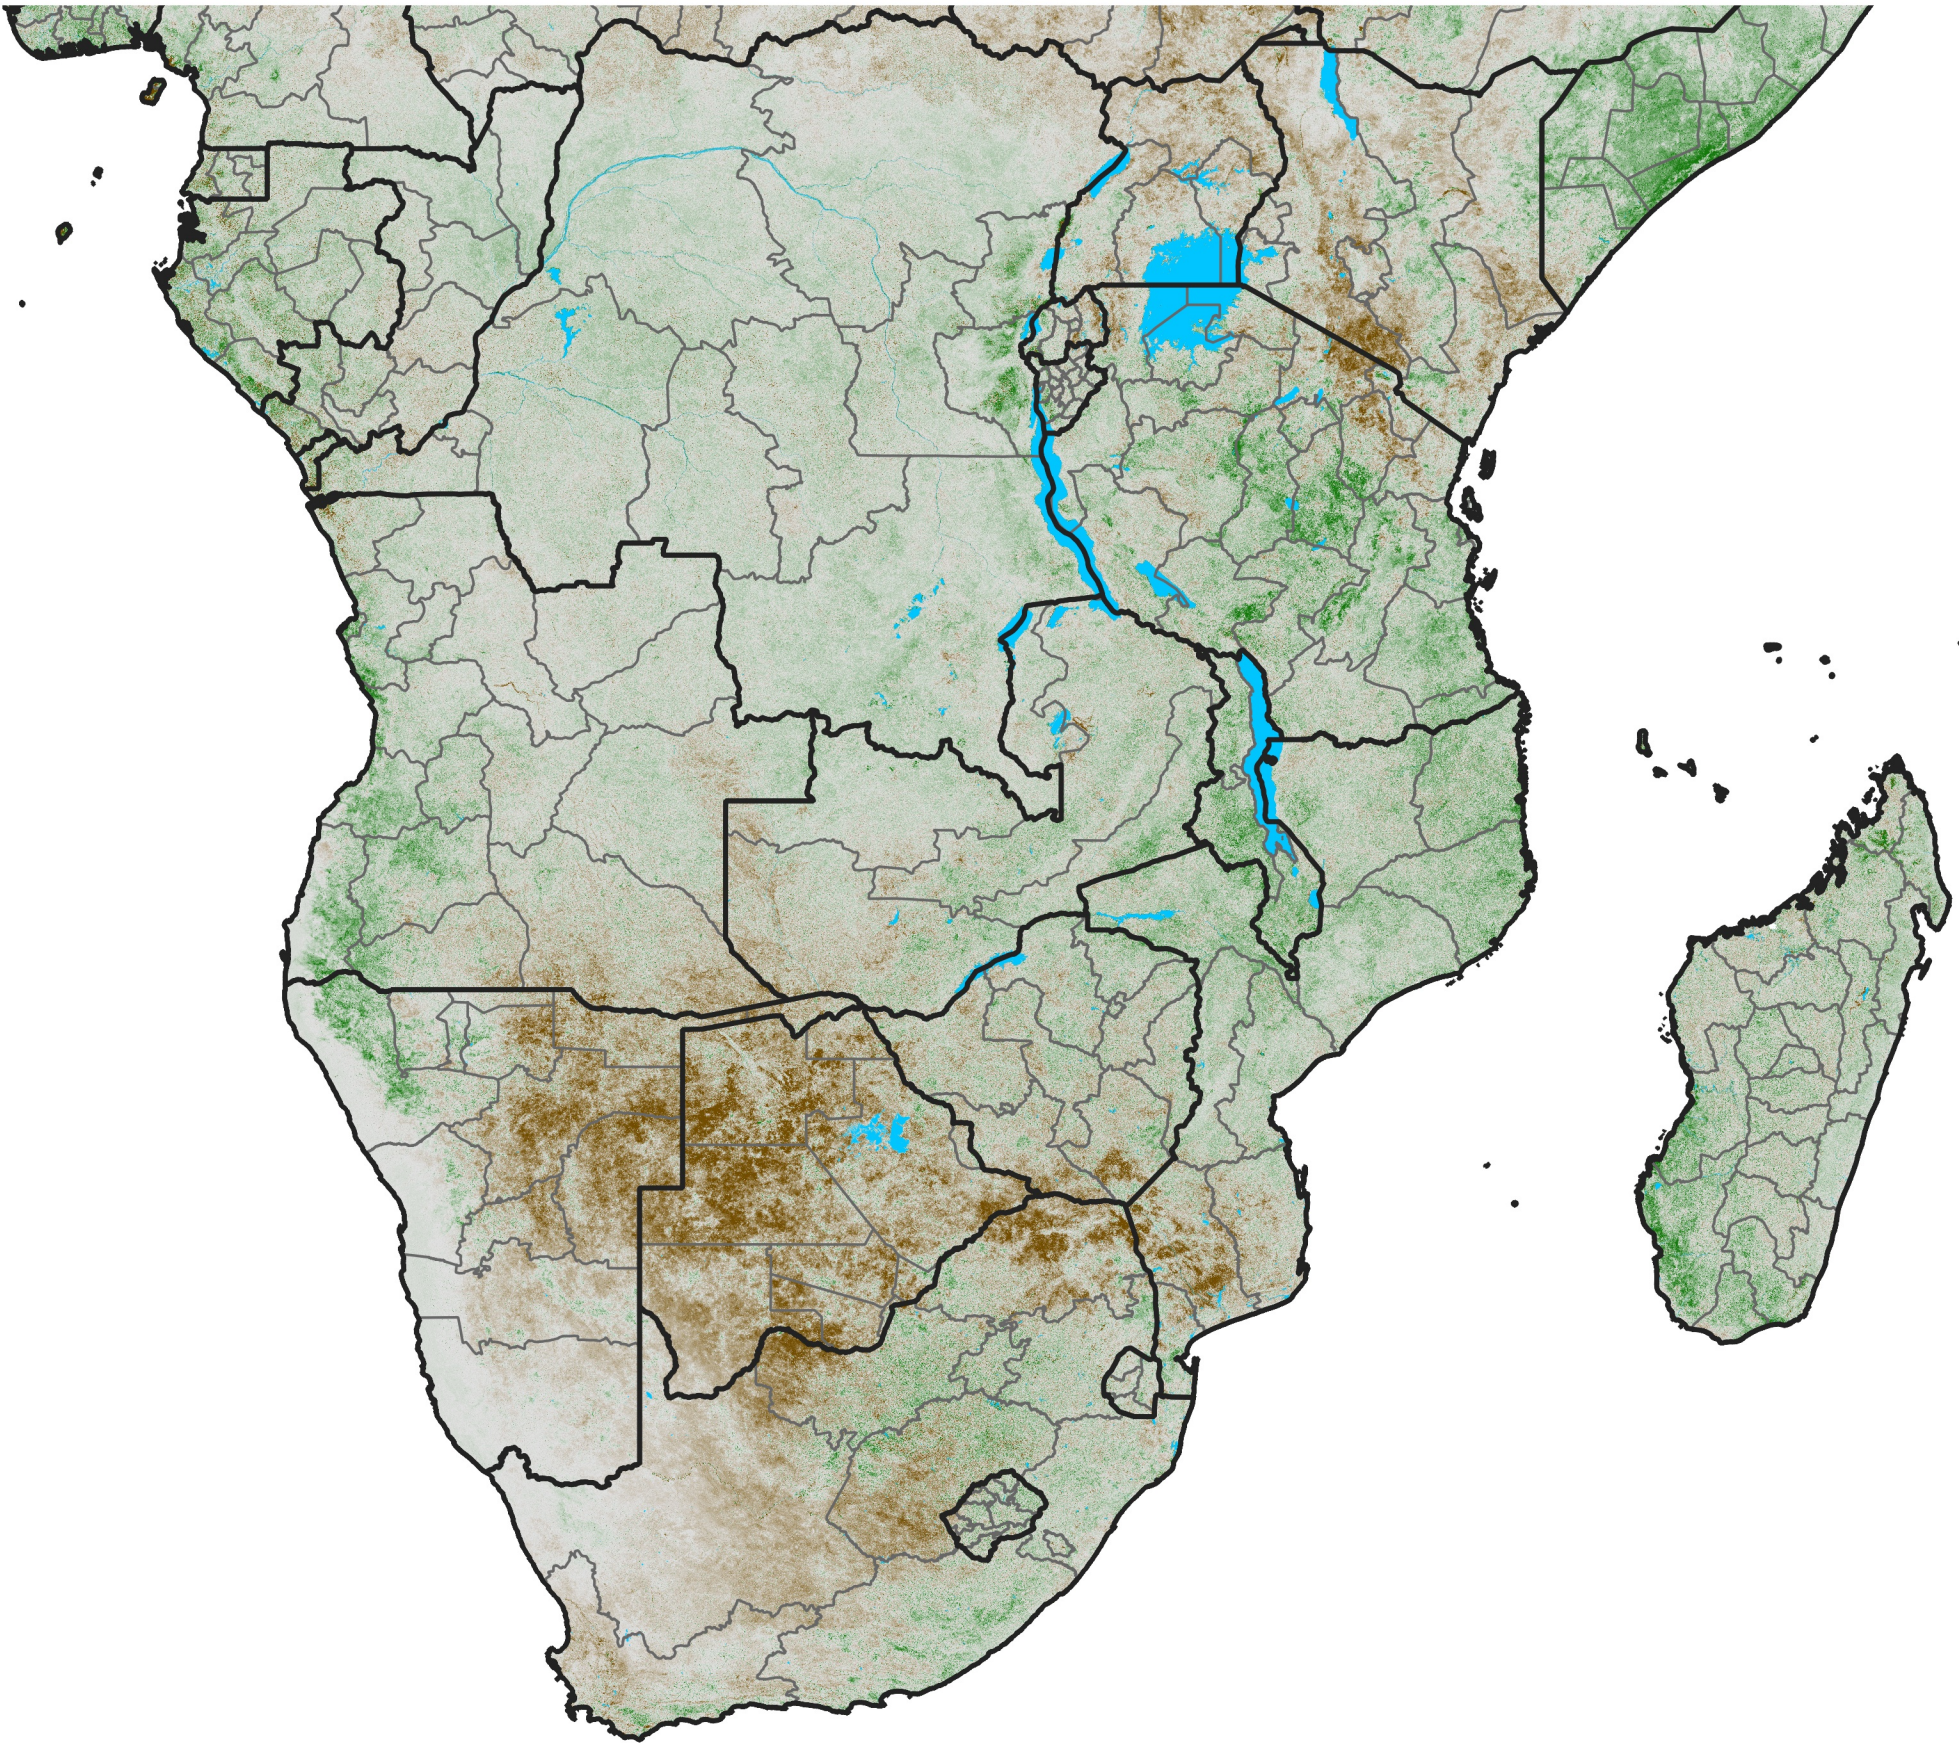

# Southern Africa NDVI Anomaly

2005 minus mean (2003 - 2022)

Period 02 / January 11 - 20, 2005

## NDVI Anomaly

< -0.3   -0.2   -0.1   -0.05   0.05   0.1   0.2   >0.3

Negative

No Difference

Positive