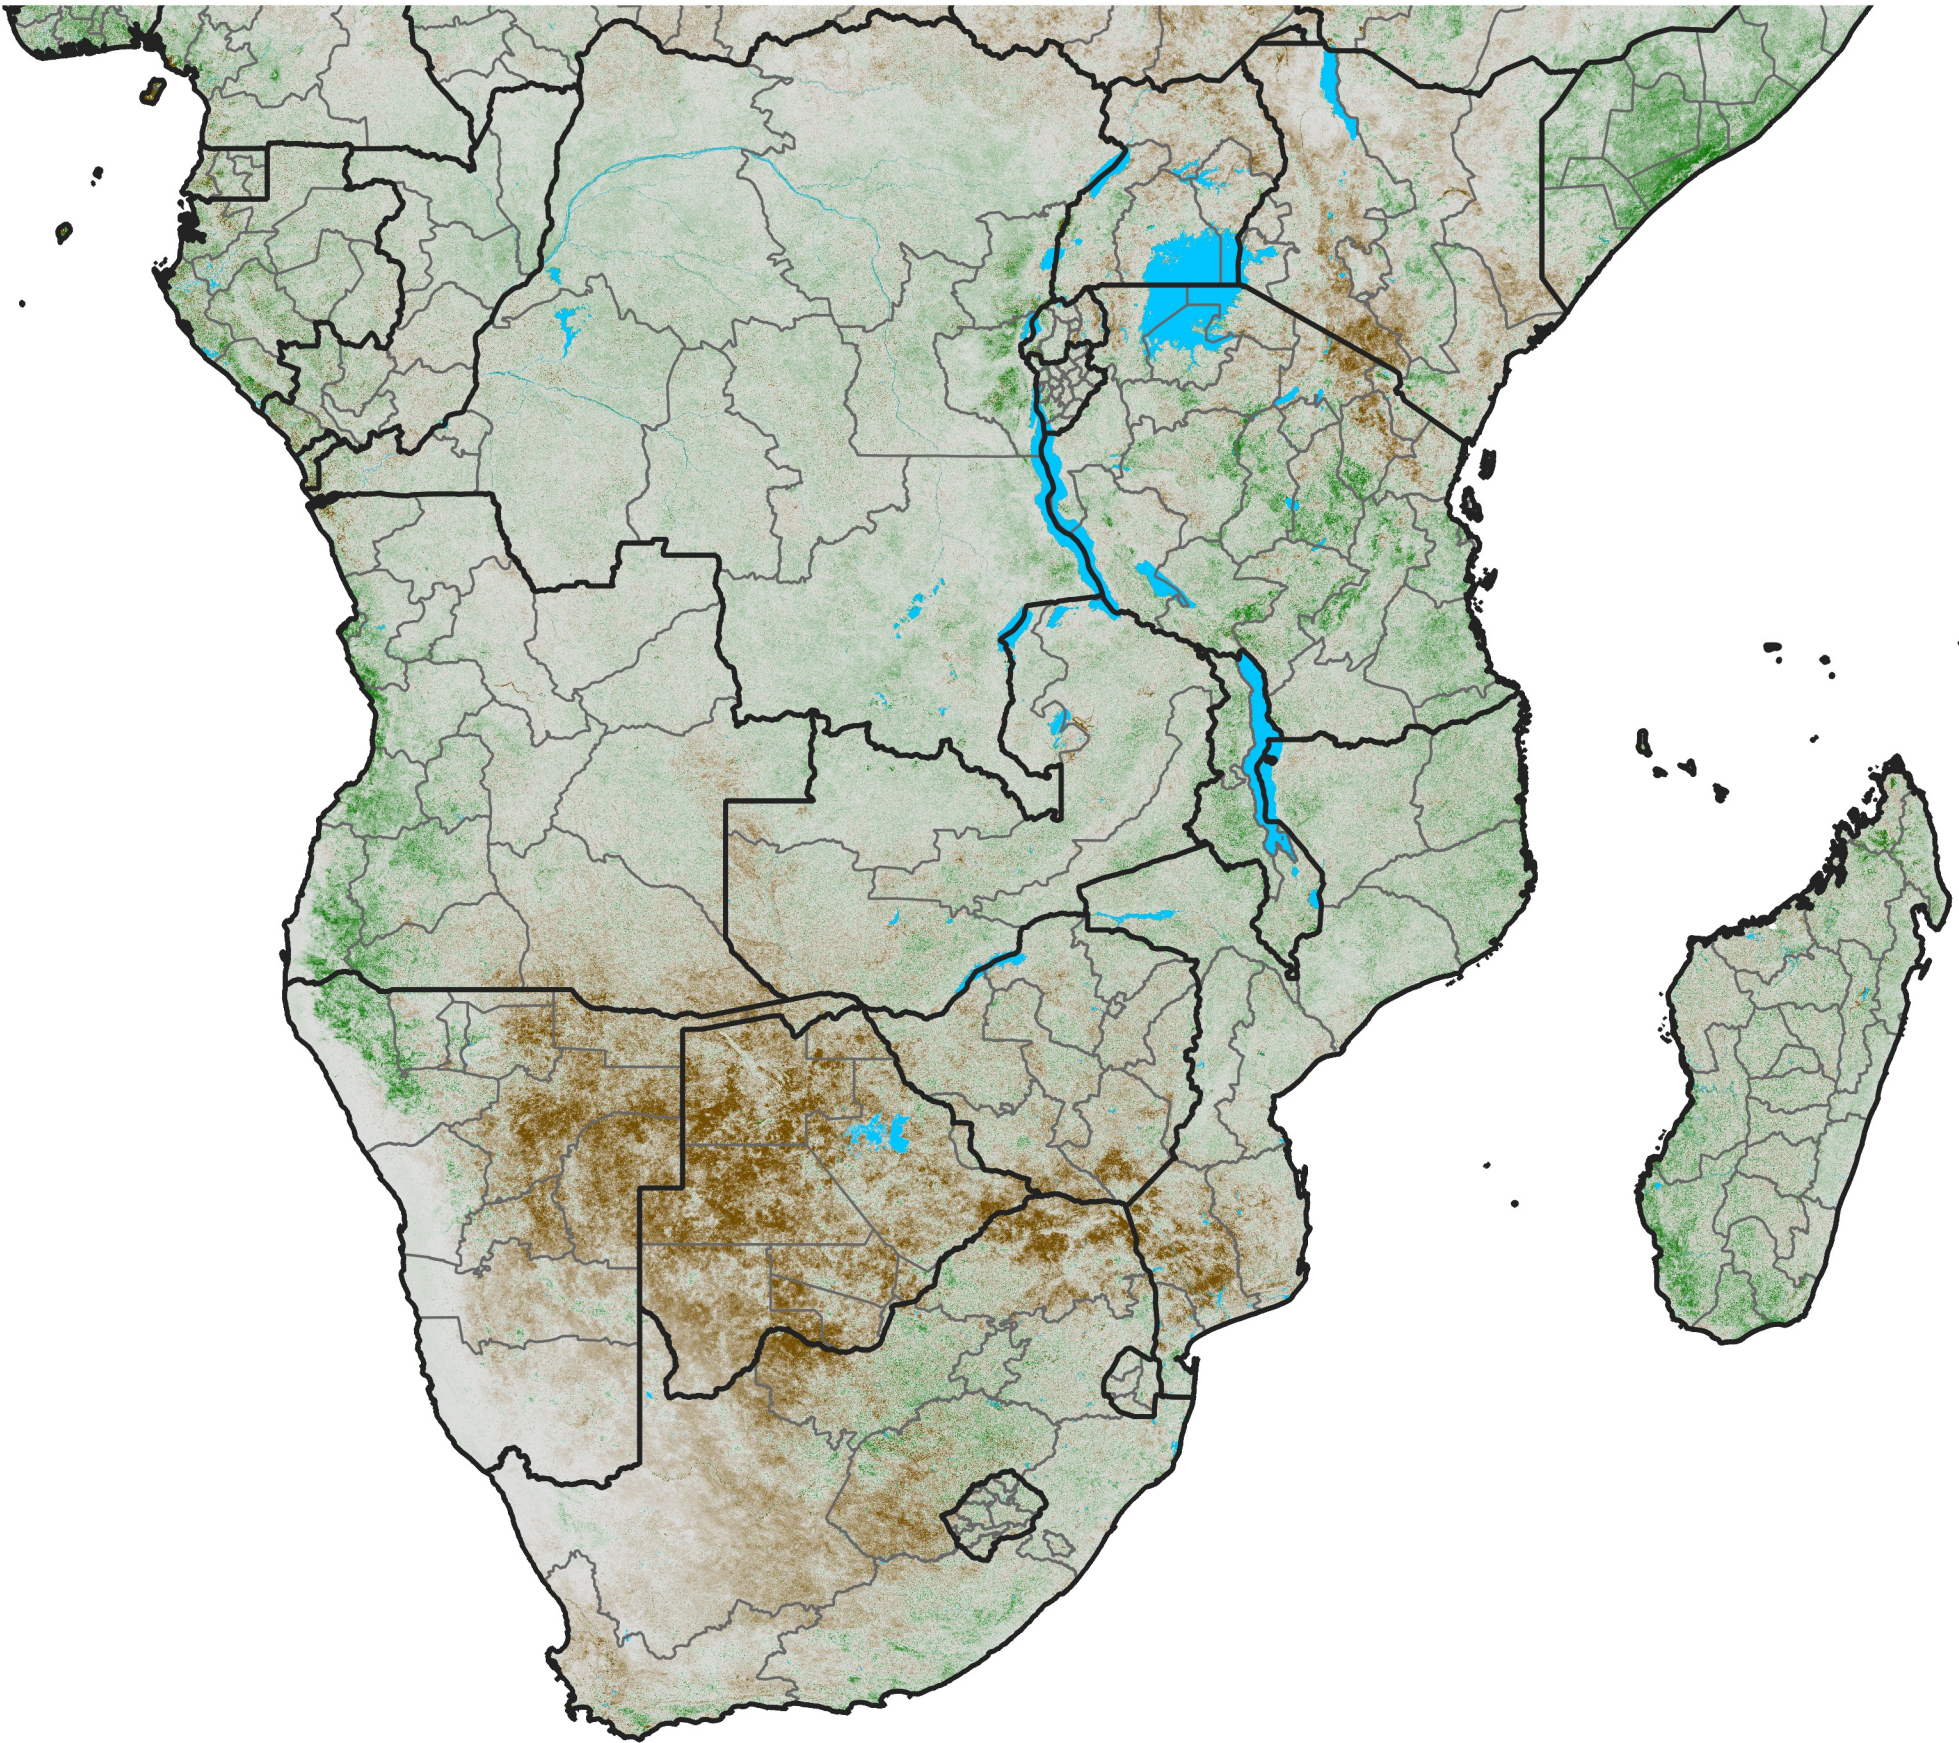

# Southern Africa NDVI Anomaly

2005 minus mean (2003 - 2022)

Period 03 / January 21 - 31, 2005

## NDVI Anomaly

< -0.3   -0.2   -0.1   -0.05   0.05   0.1   0.2   >0.3

Negative

No Difference

Positive