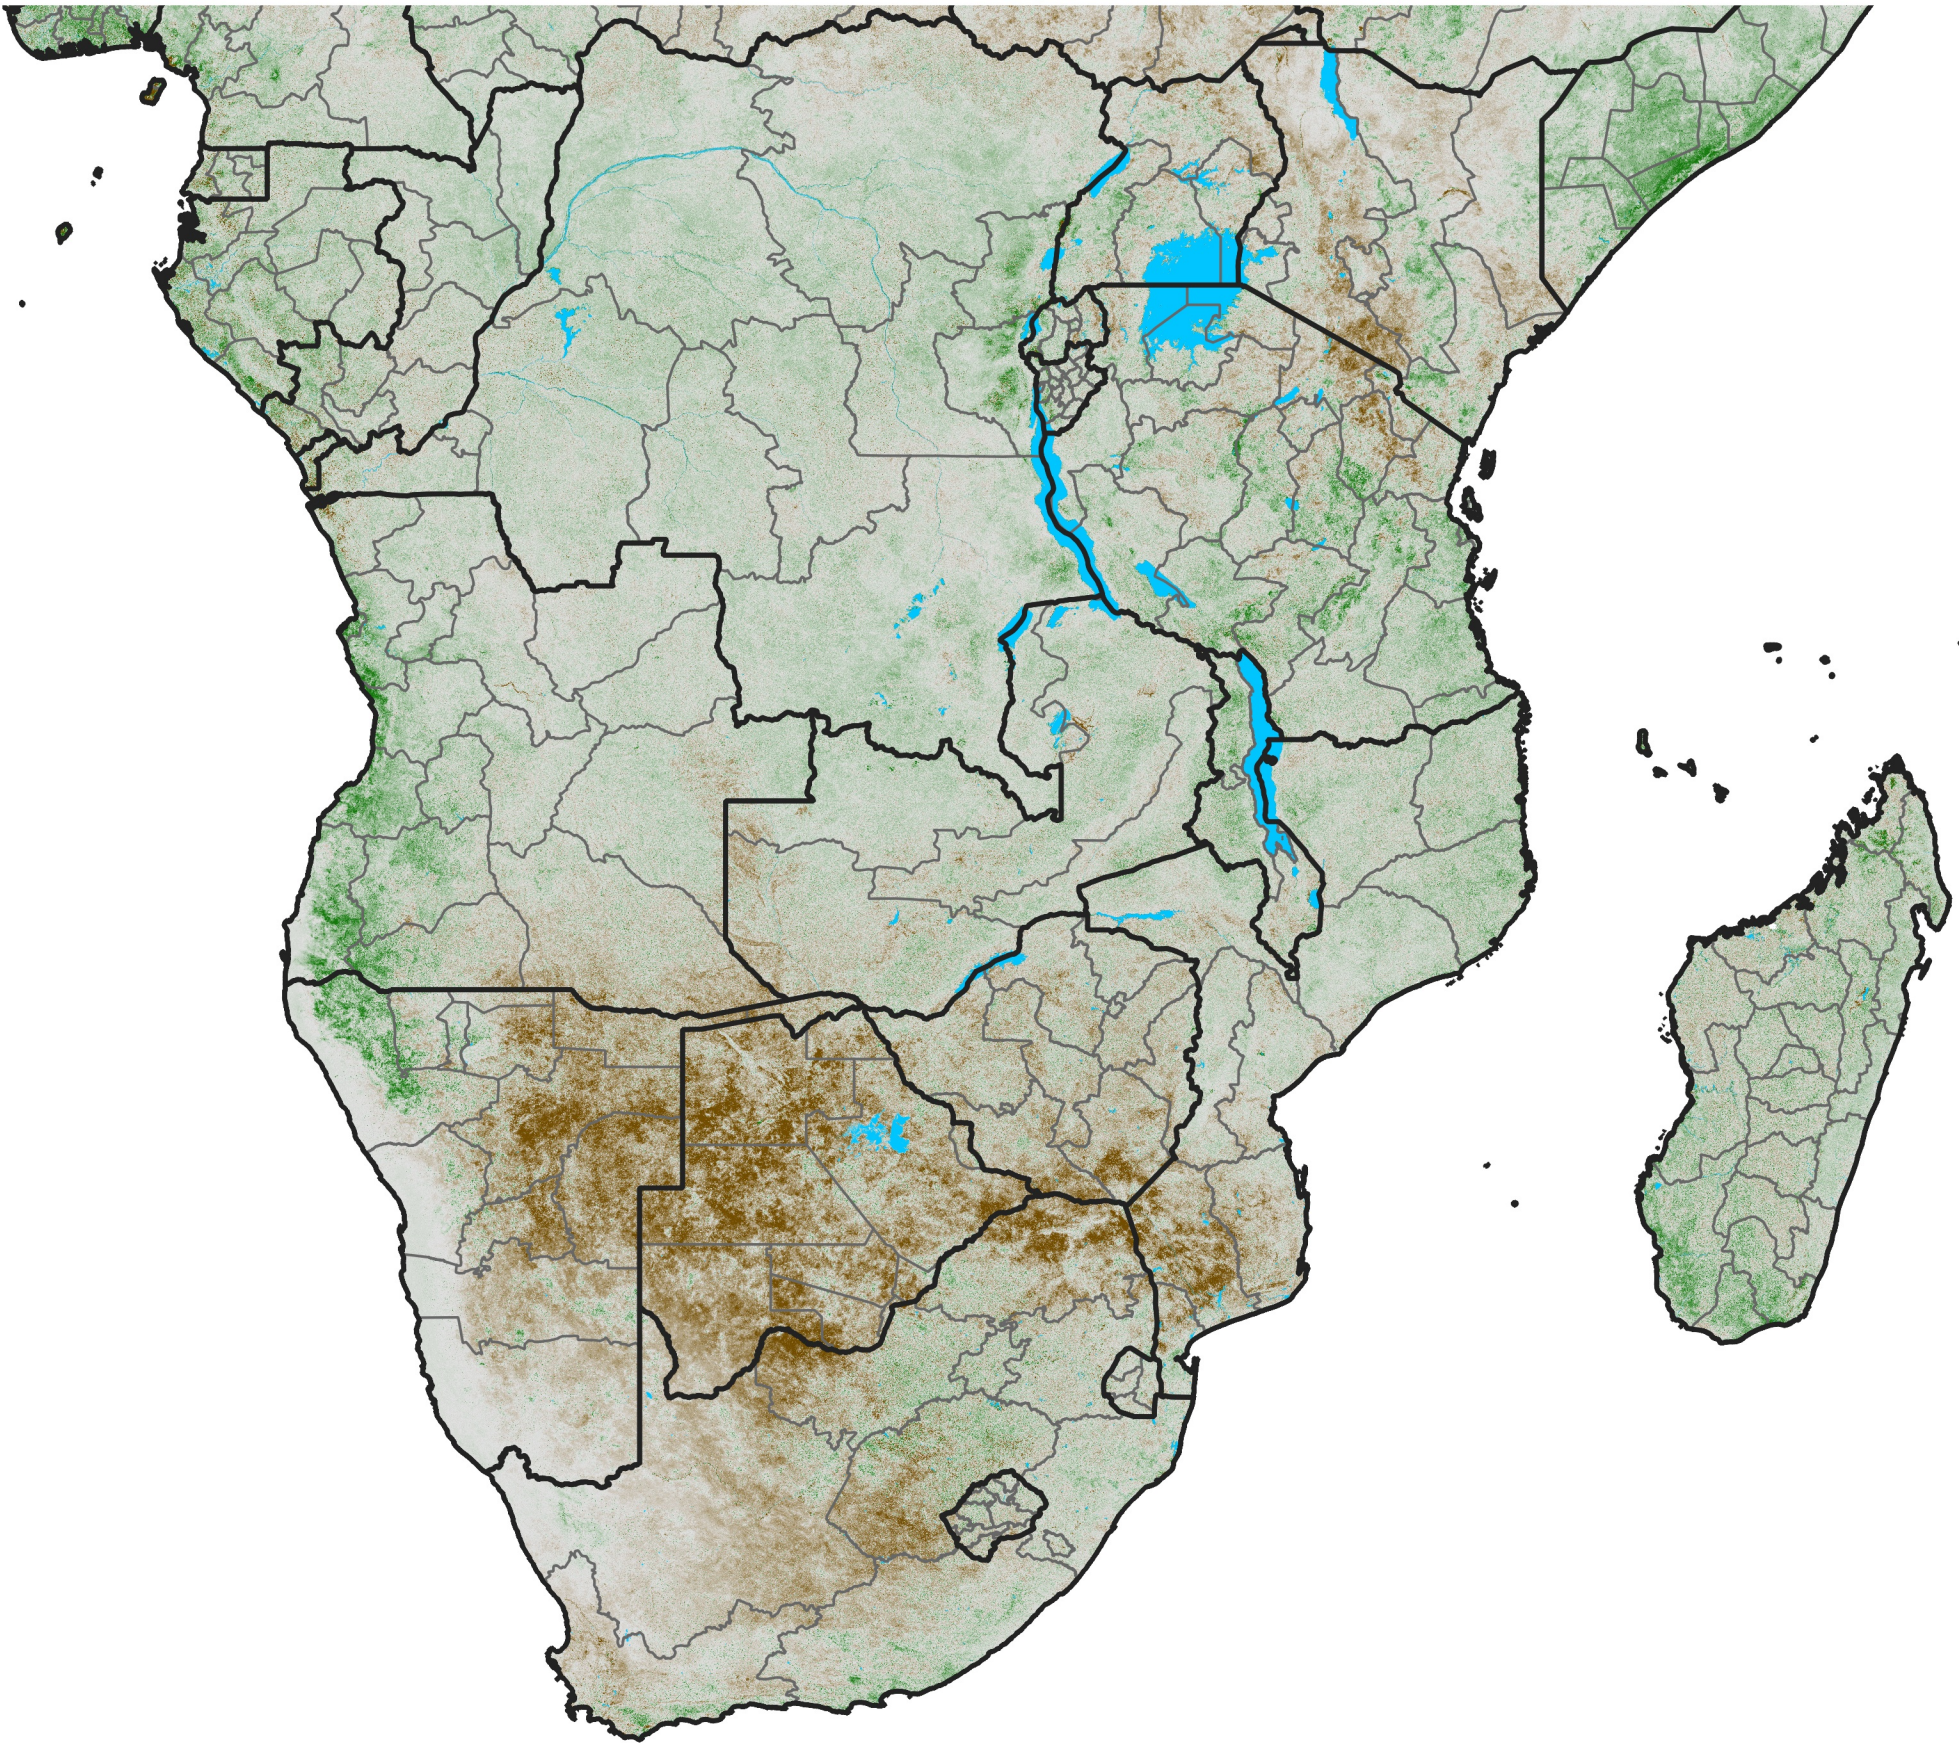

Southern Africa NDVI Anomaly

2005 minus mean (2003 - 2022)

Period 04 / February 01 - 10, 2005

NDVI Anomaly

< -0.3 -0.2 -0.1 -0.05 0.05 0.1 0.2 >0.3

Negative

No Difference

Positive