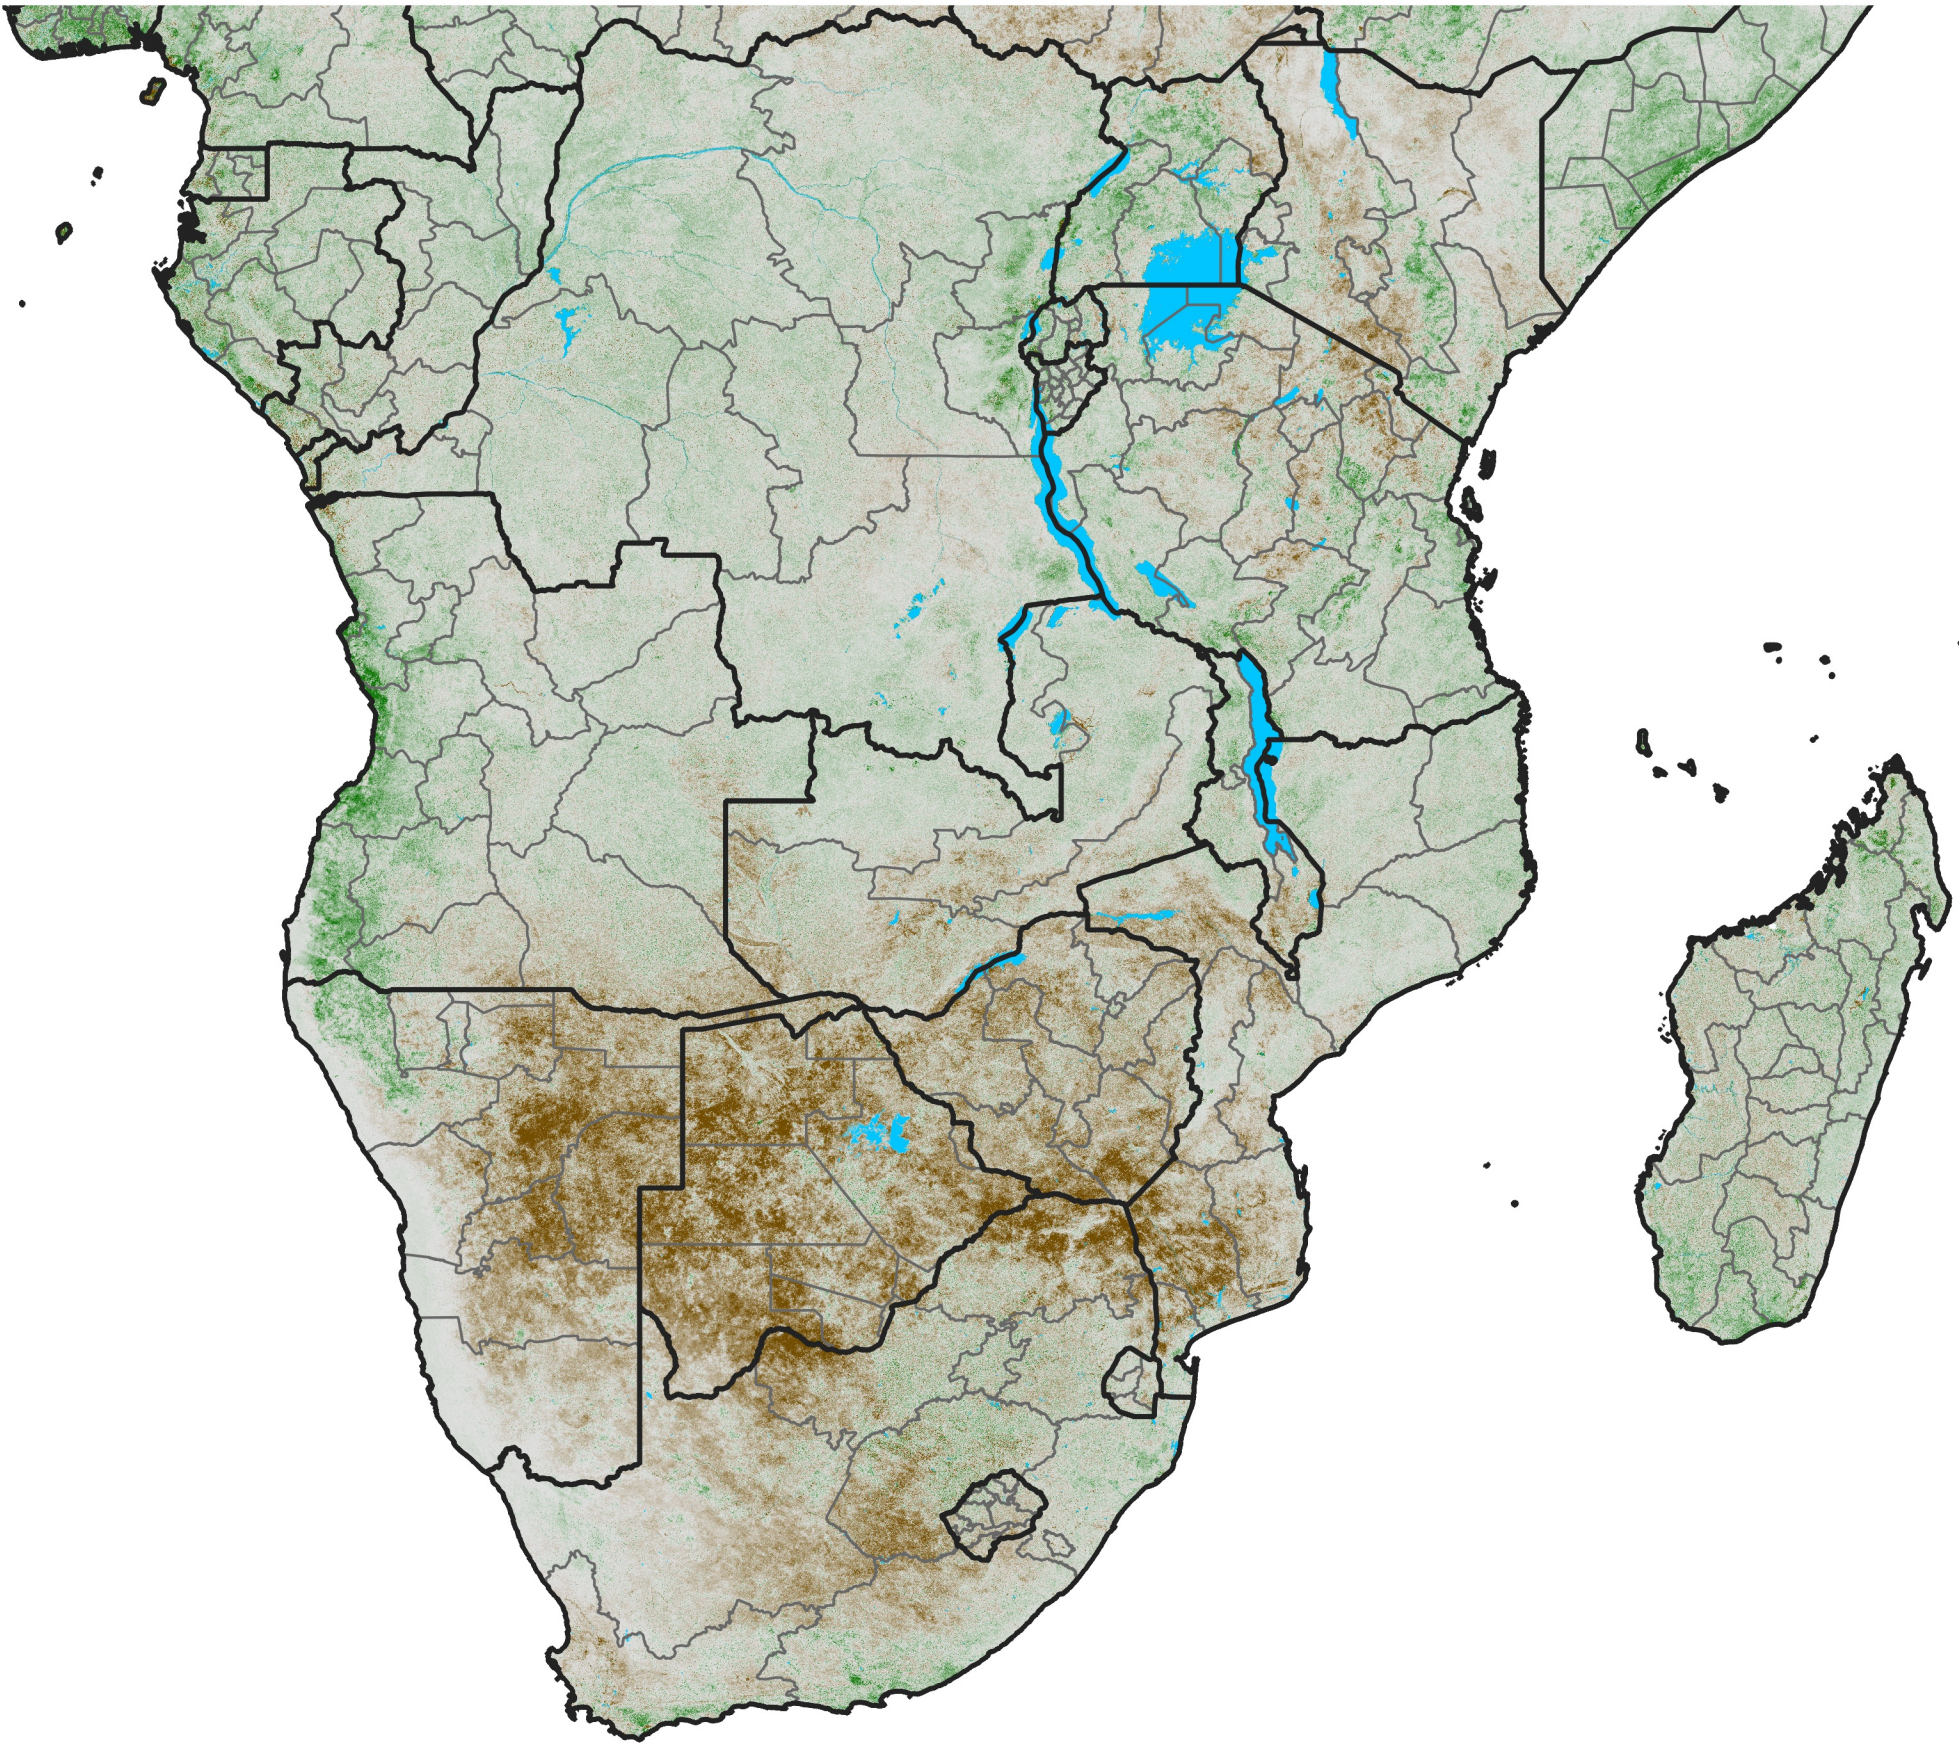

Southern Africa NDVI Anomaly

2005 minus mean (2003 - 2022)

Period 06 / February 21 - 28, 2005

NDVI Anomaly

< -0.3 -0.2 -0.1 -0.05 0.05 0.1 0.2 >0.3

Negative

No Difference

Positive