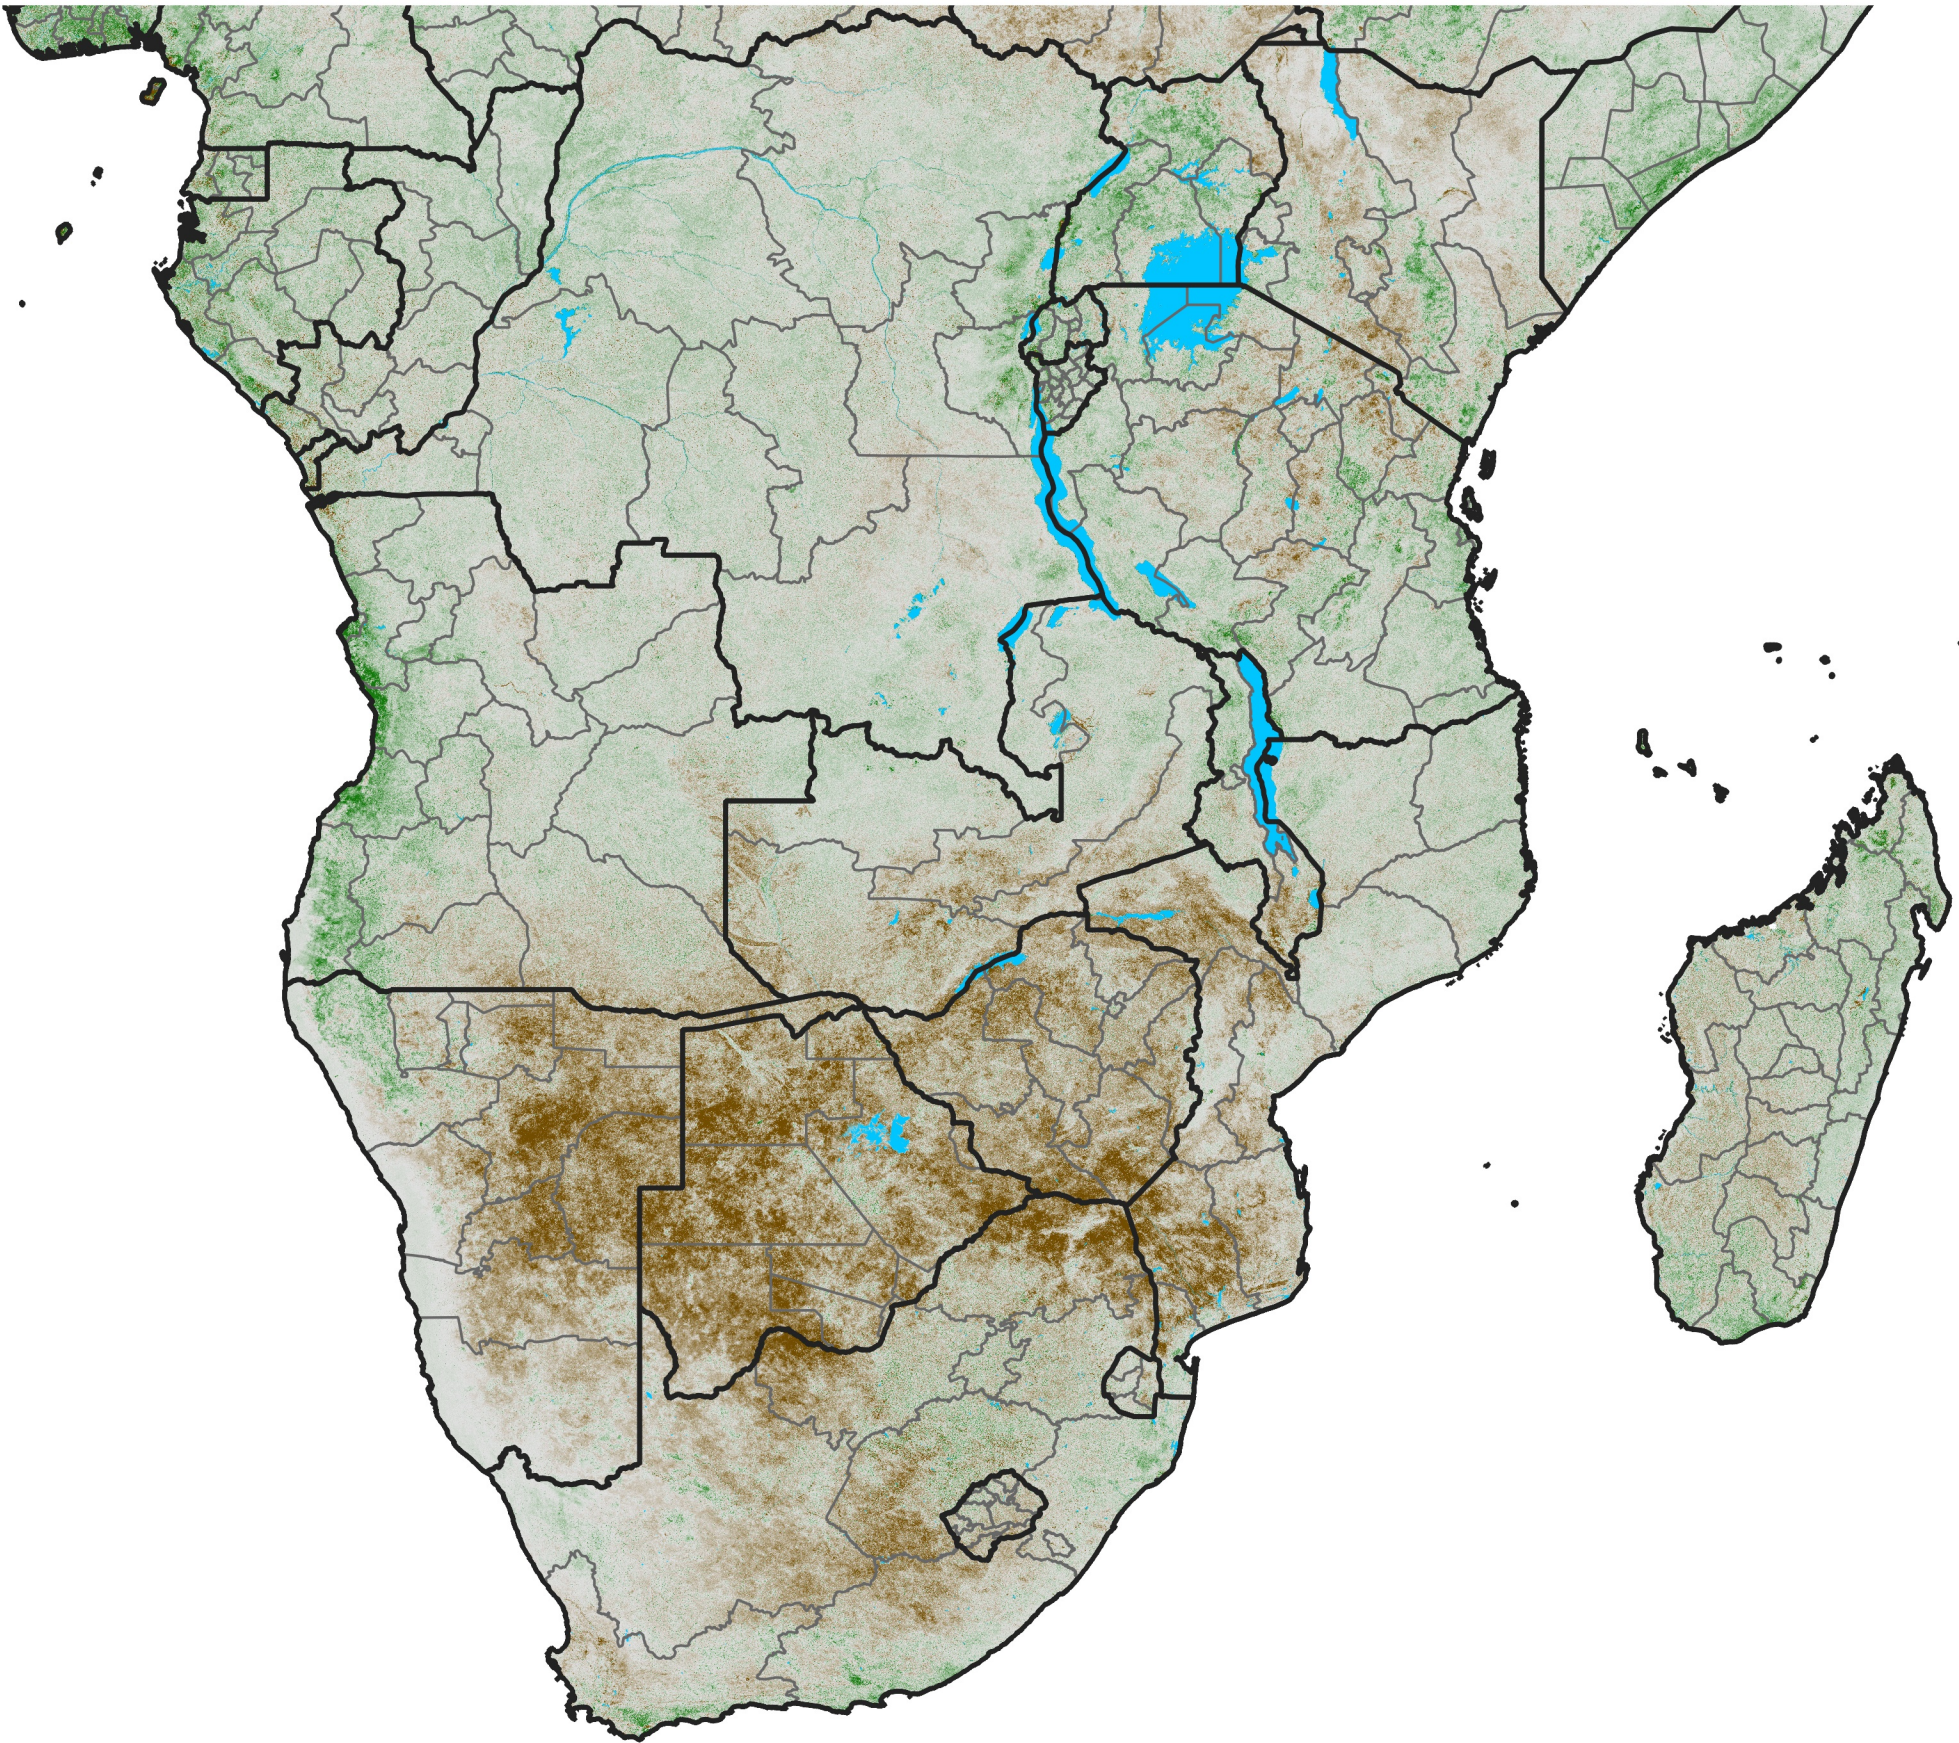

Southern Africa NDVI Anomaly

2005 minus mean (2003 - 2022)

Period 07 / March 01 - 10, 2005

NDVI Anomaly

< -0.3 -0.2 -0.1 -0.05 0.05 0.1 0.2 >0.3

Negative

No Difference

Positive