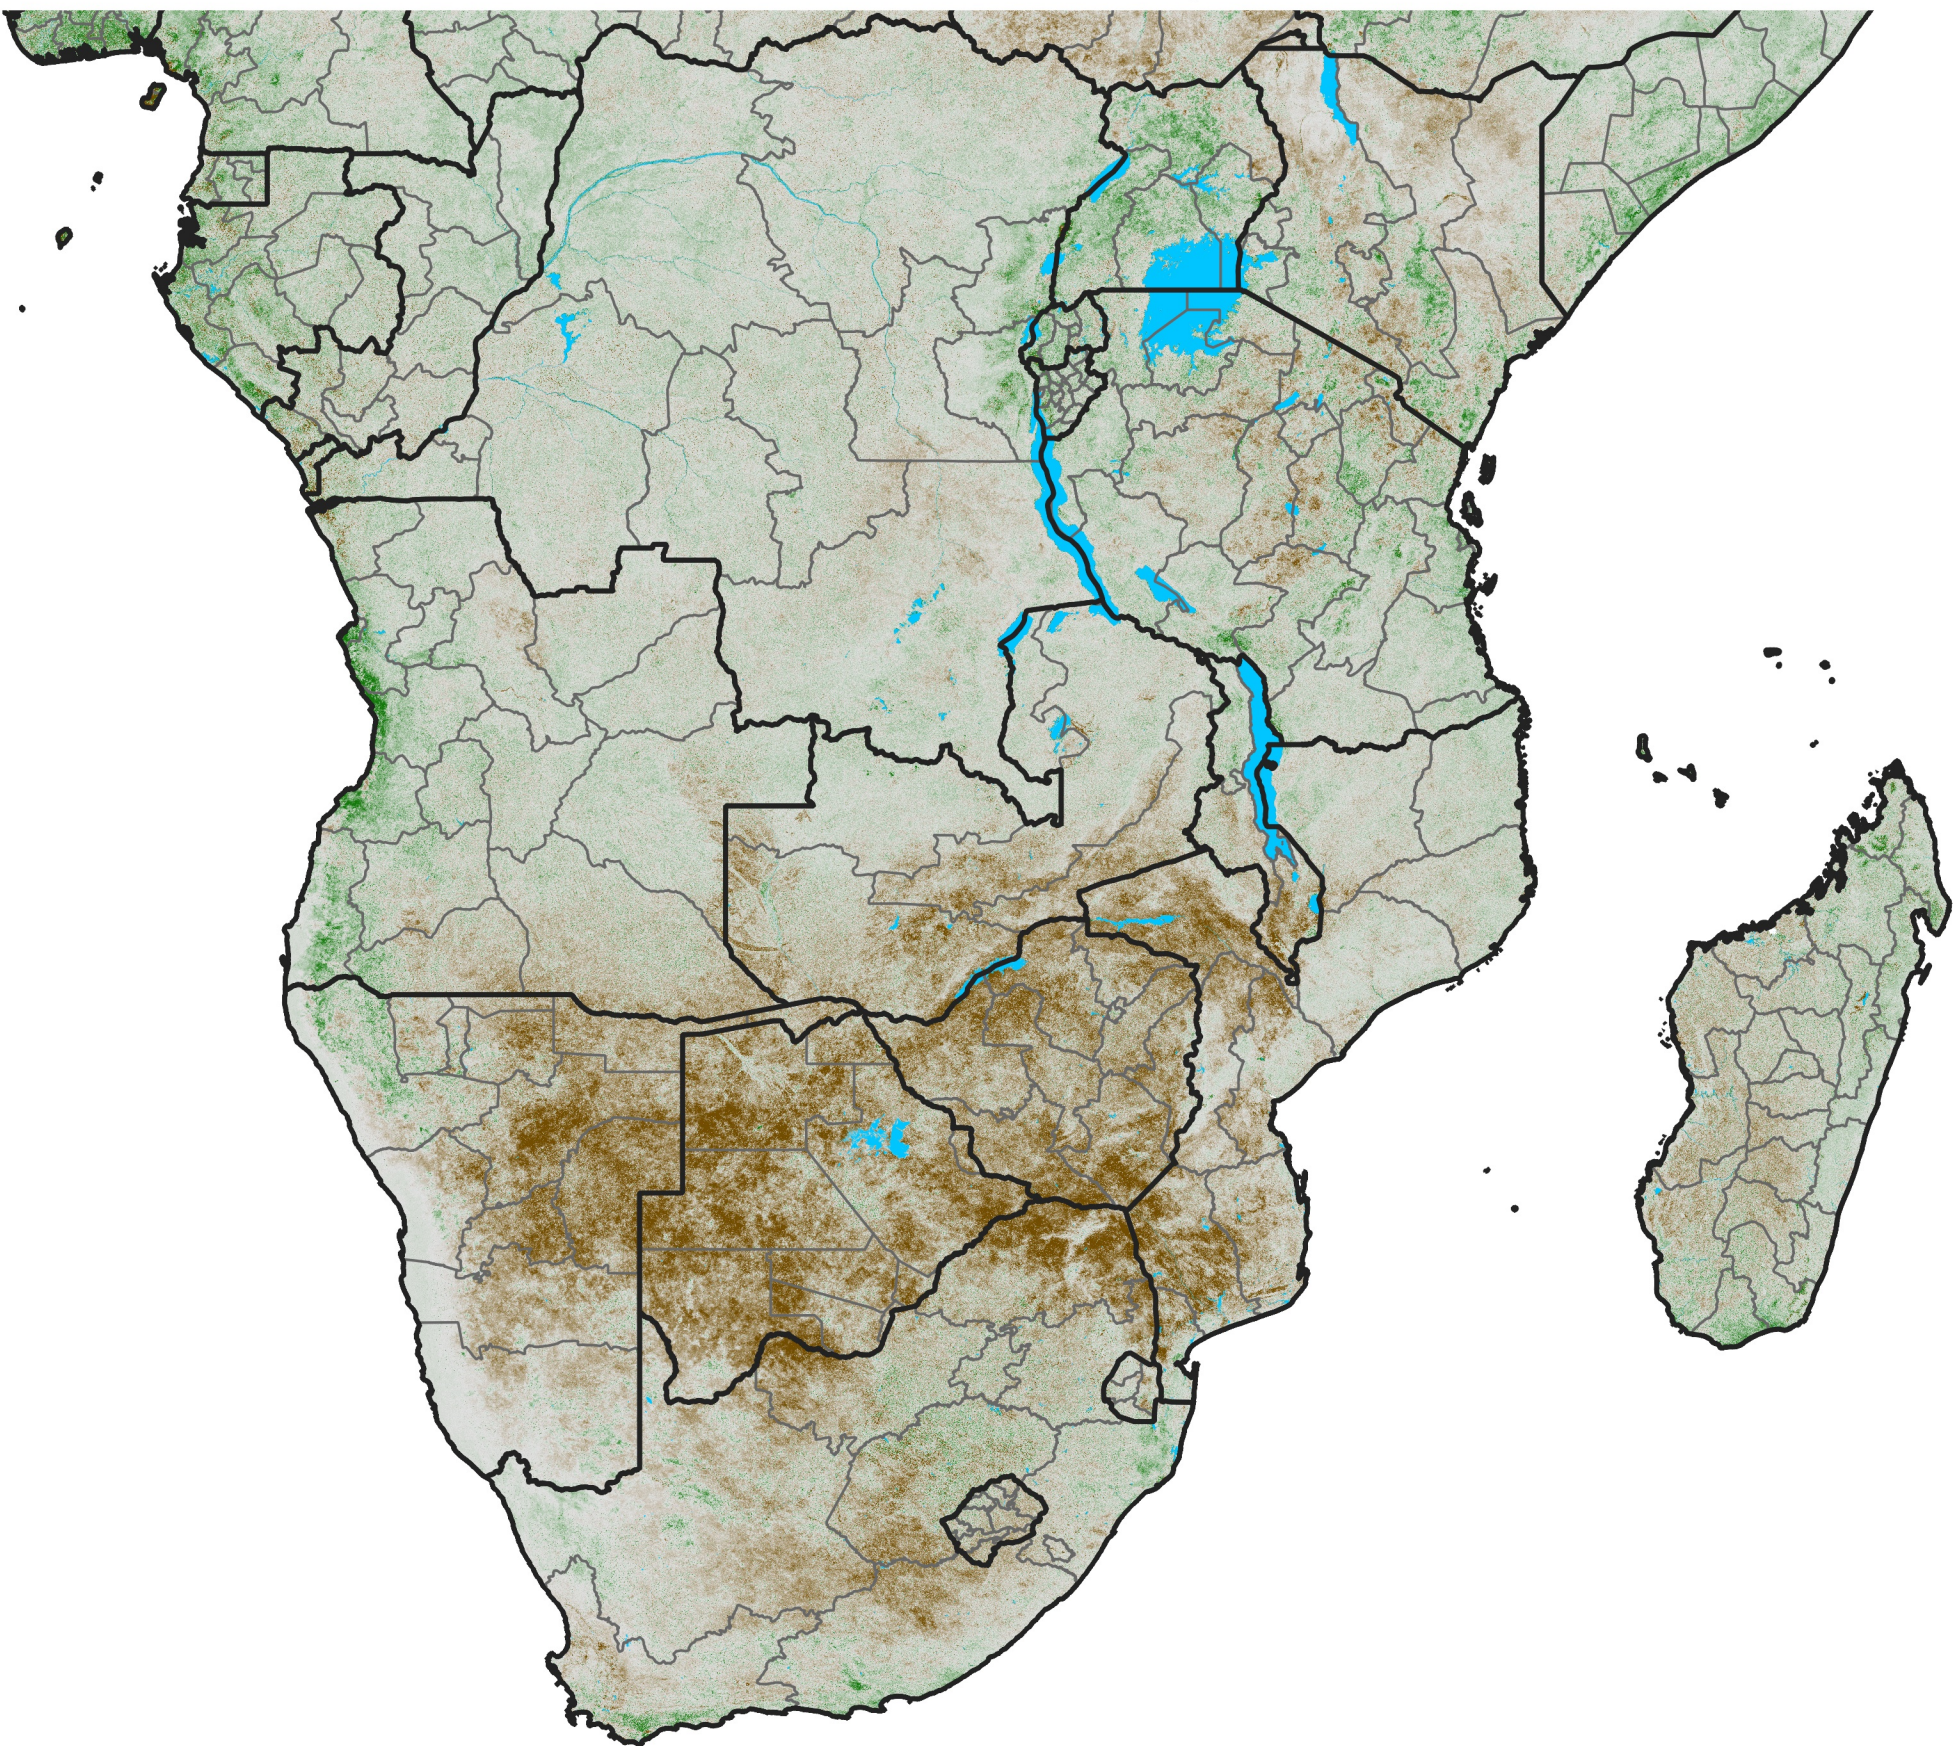

Southern Africa

NDVI Anomaly

2005 minus mean (2003 - 2022)

Period 08 / March 11 - 20, 2005

NDVI Anomaly

< -0.3 -0.2 -0.1 -0.05 0.05 0.1 0.2 >0.3

Negative

No Difference