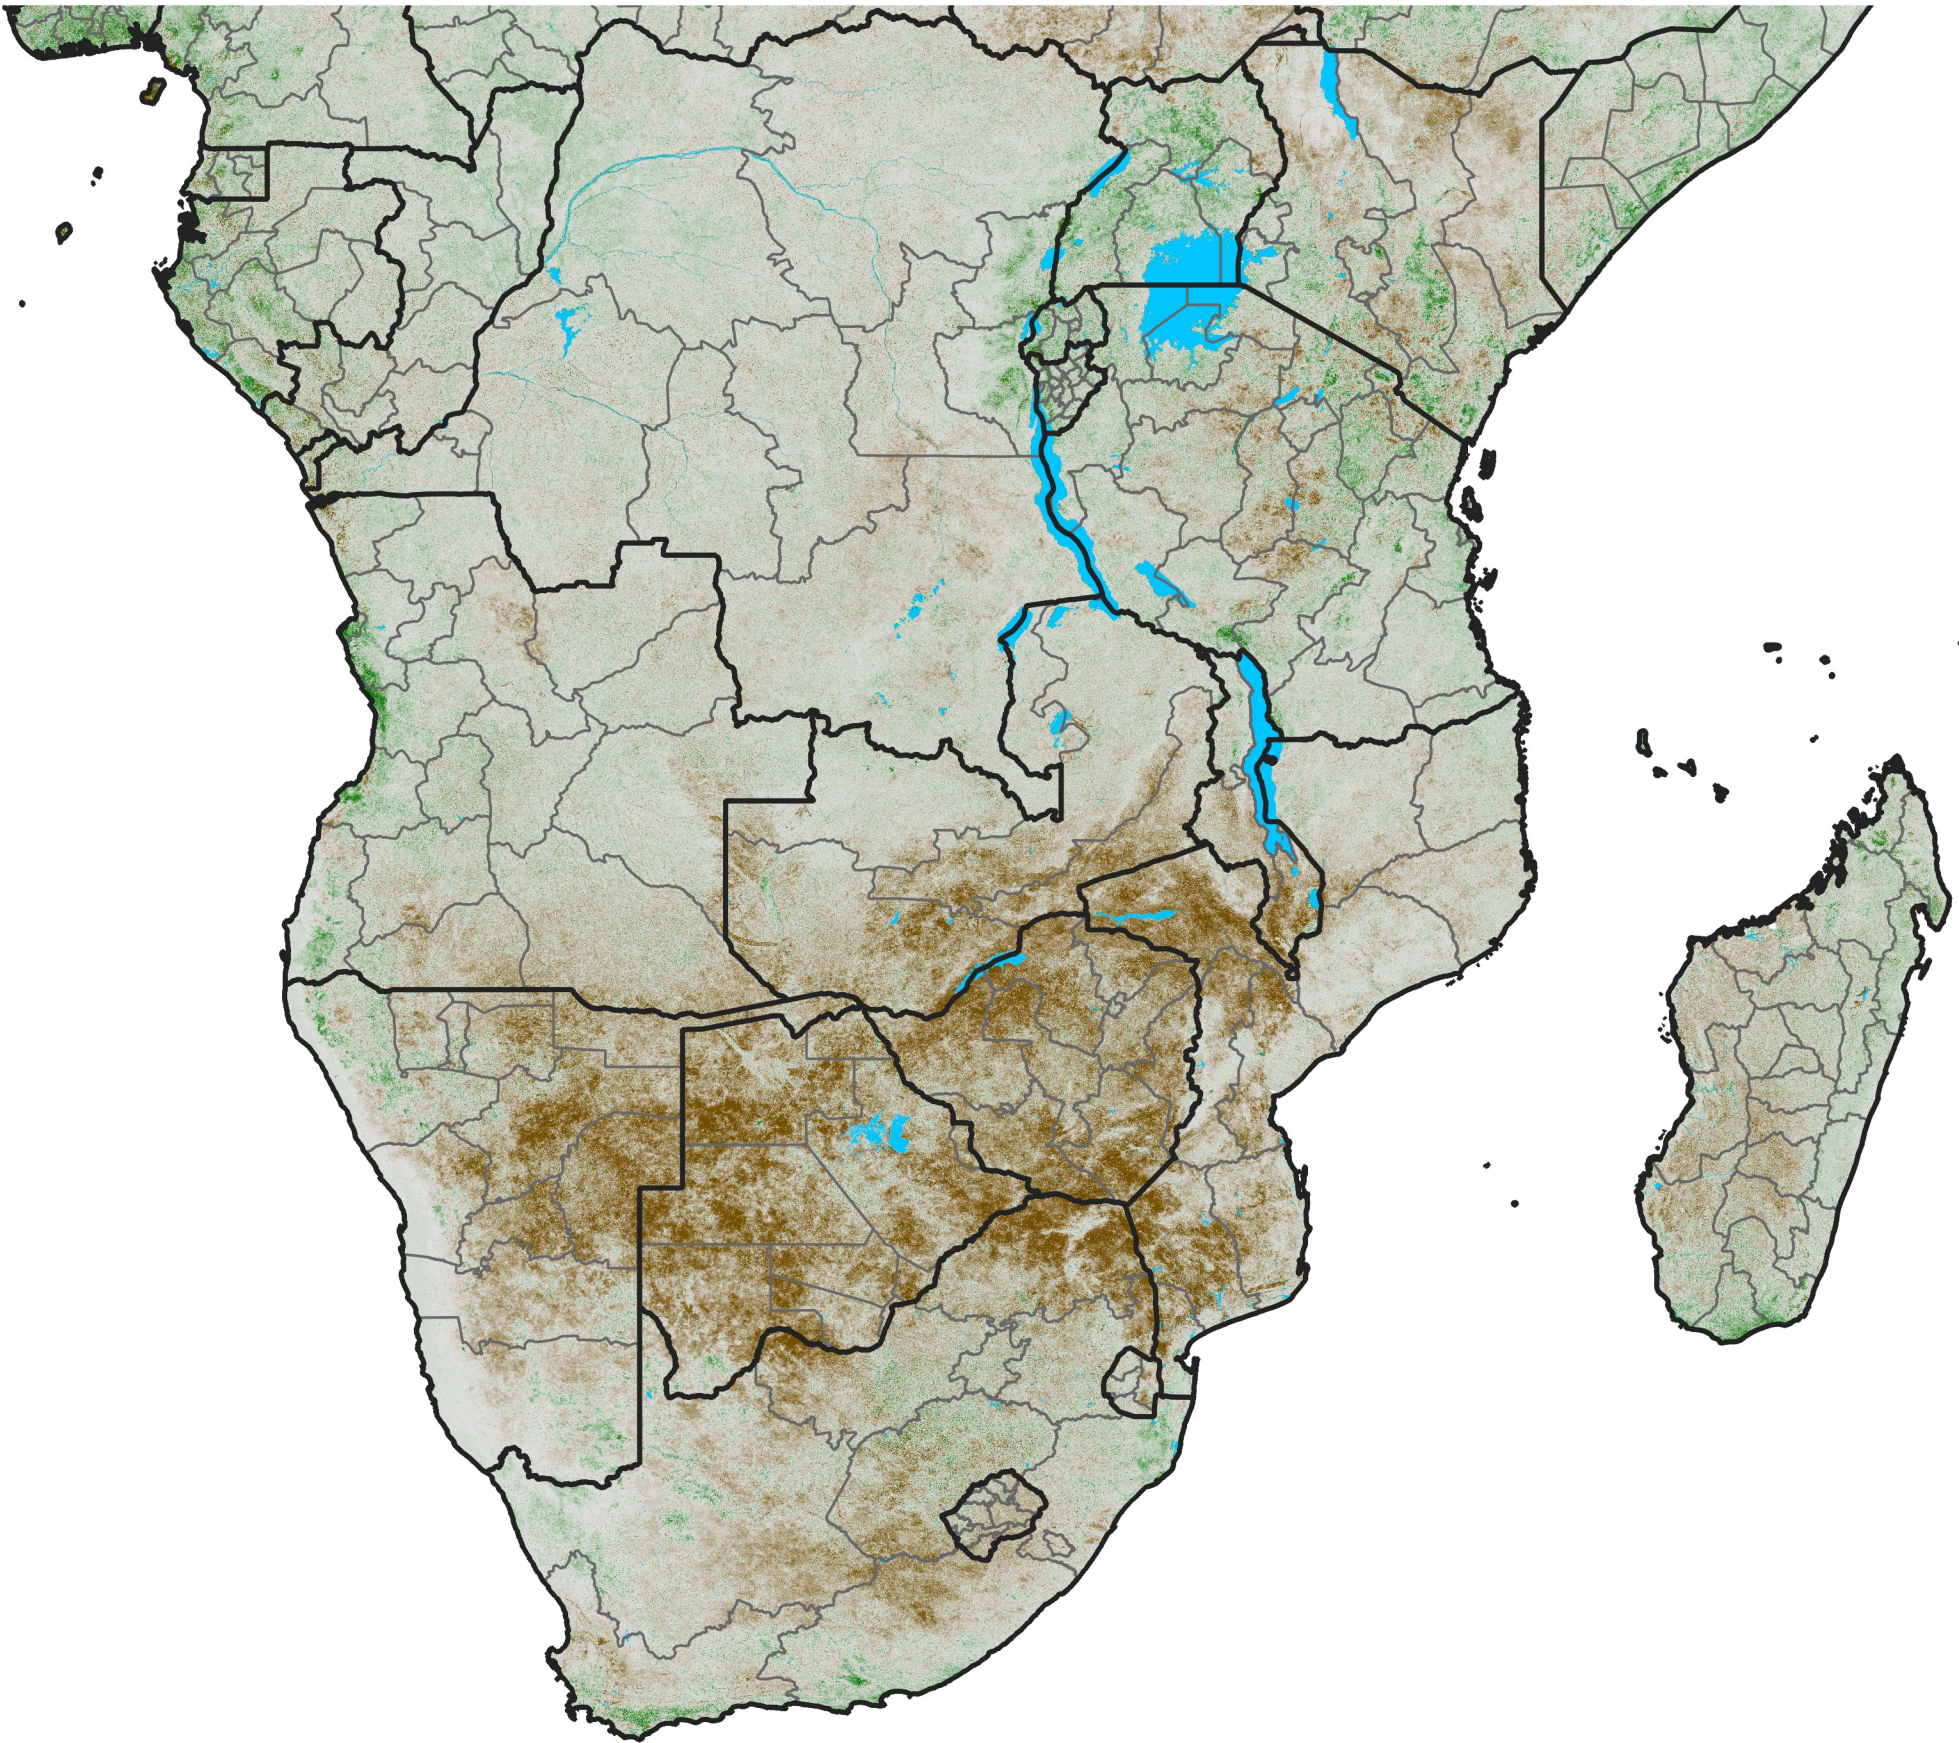

Southern Africa NDVI Anomaly

2005 minus mean (2003 - 2022)

Period 09 / March 21 - 31, 2005

NDVI Anomaly

< -0.3 -0.2 -0.1 -0.05 0.05 0.1 0.2 >0.3

Negative

No Difference

Positive