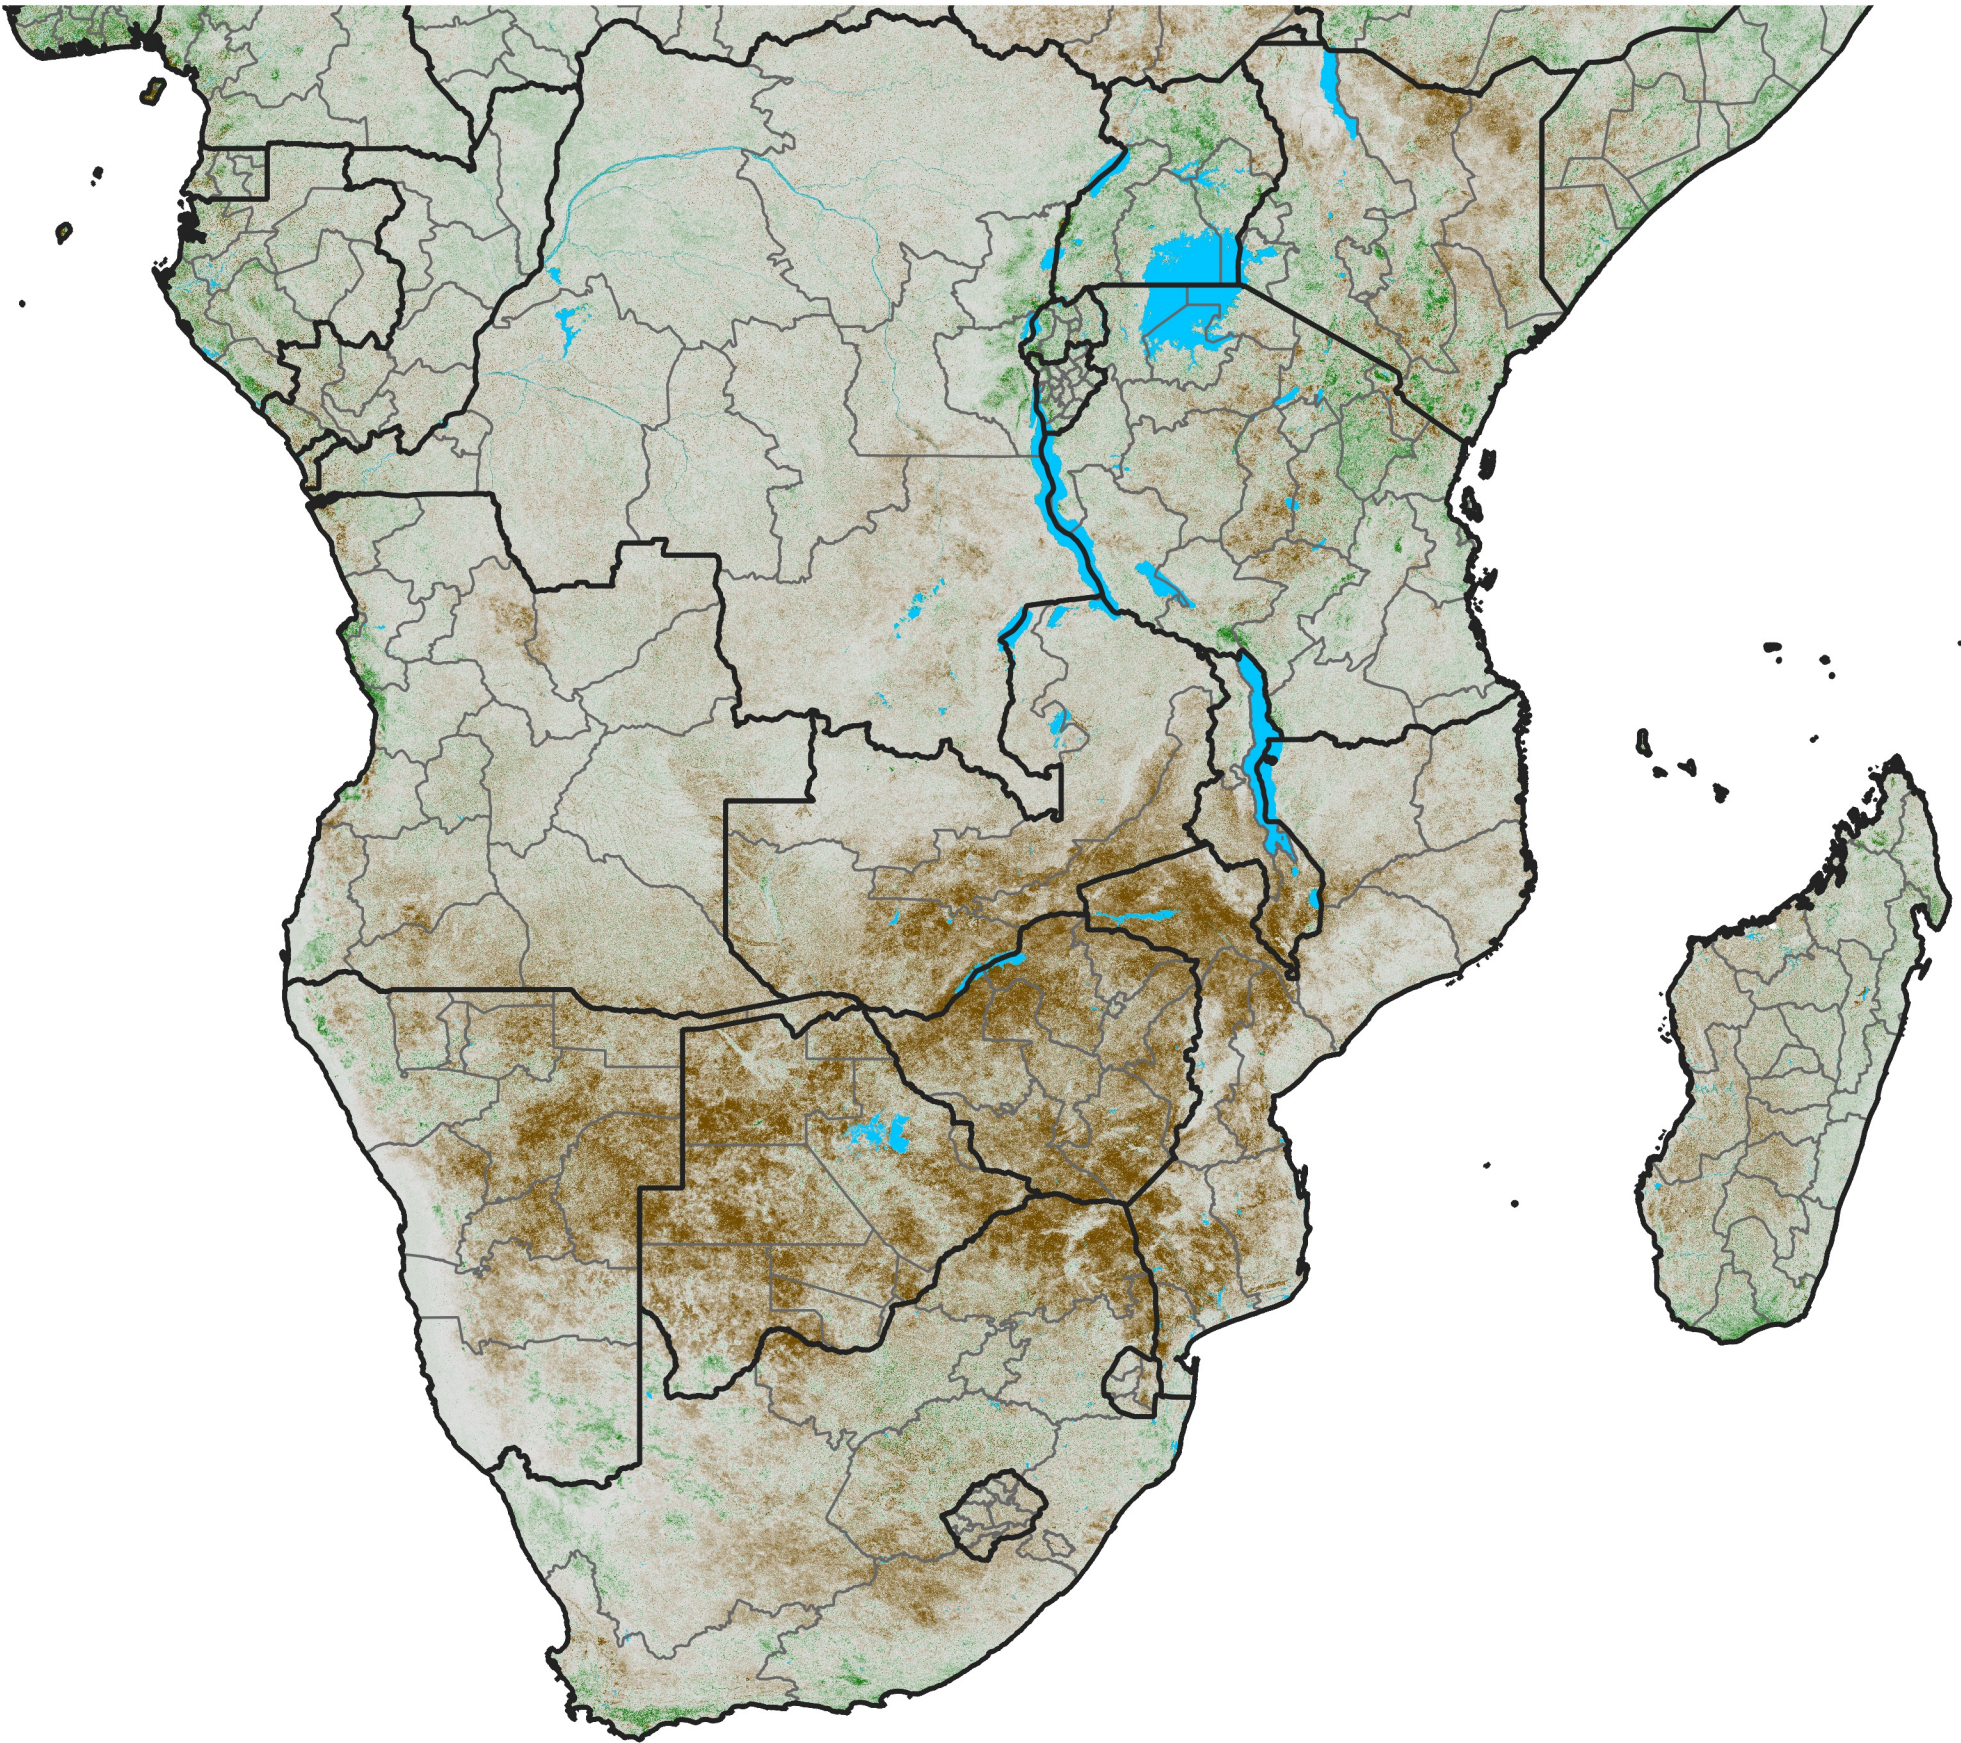

Southern Africa NDVI Anomaly

2005 minus mean (2003 - 2022)

Period 10 / April 01 - 10, 2005

NDVI Anomaly

< -0.3 -0.2 -0.1 -0.05 0.05 0.1 0.2 >0.3

Negative

No Difference

Positive