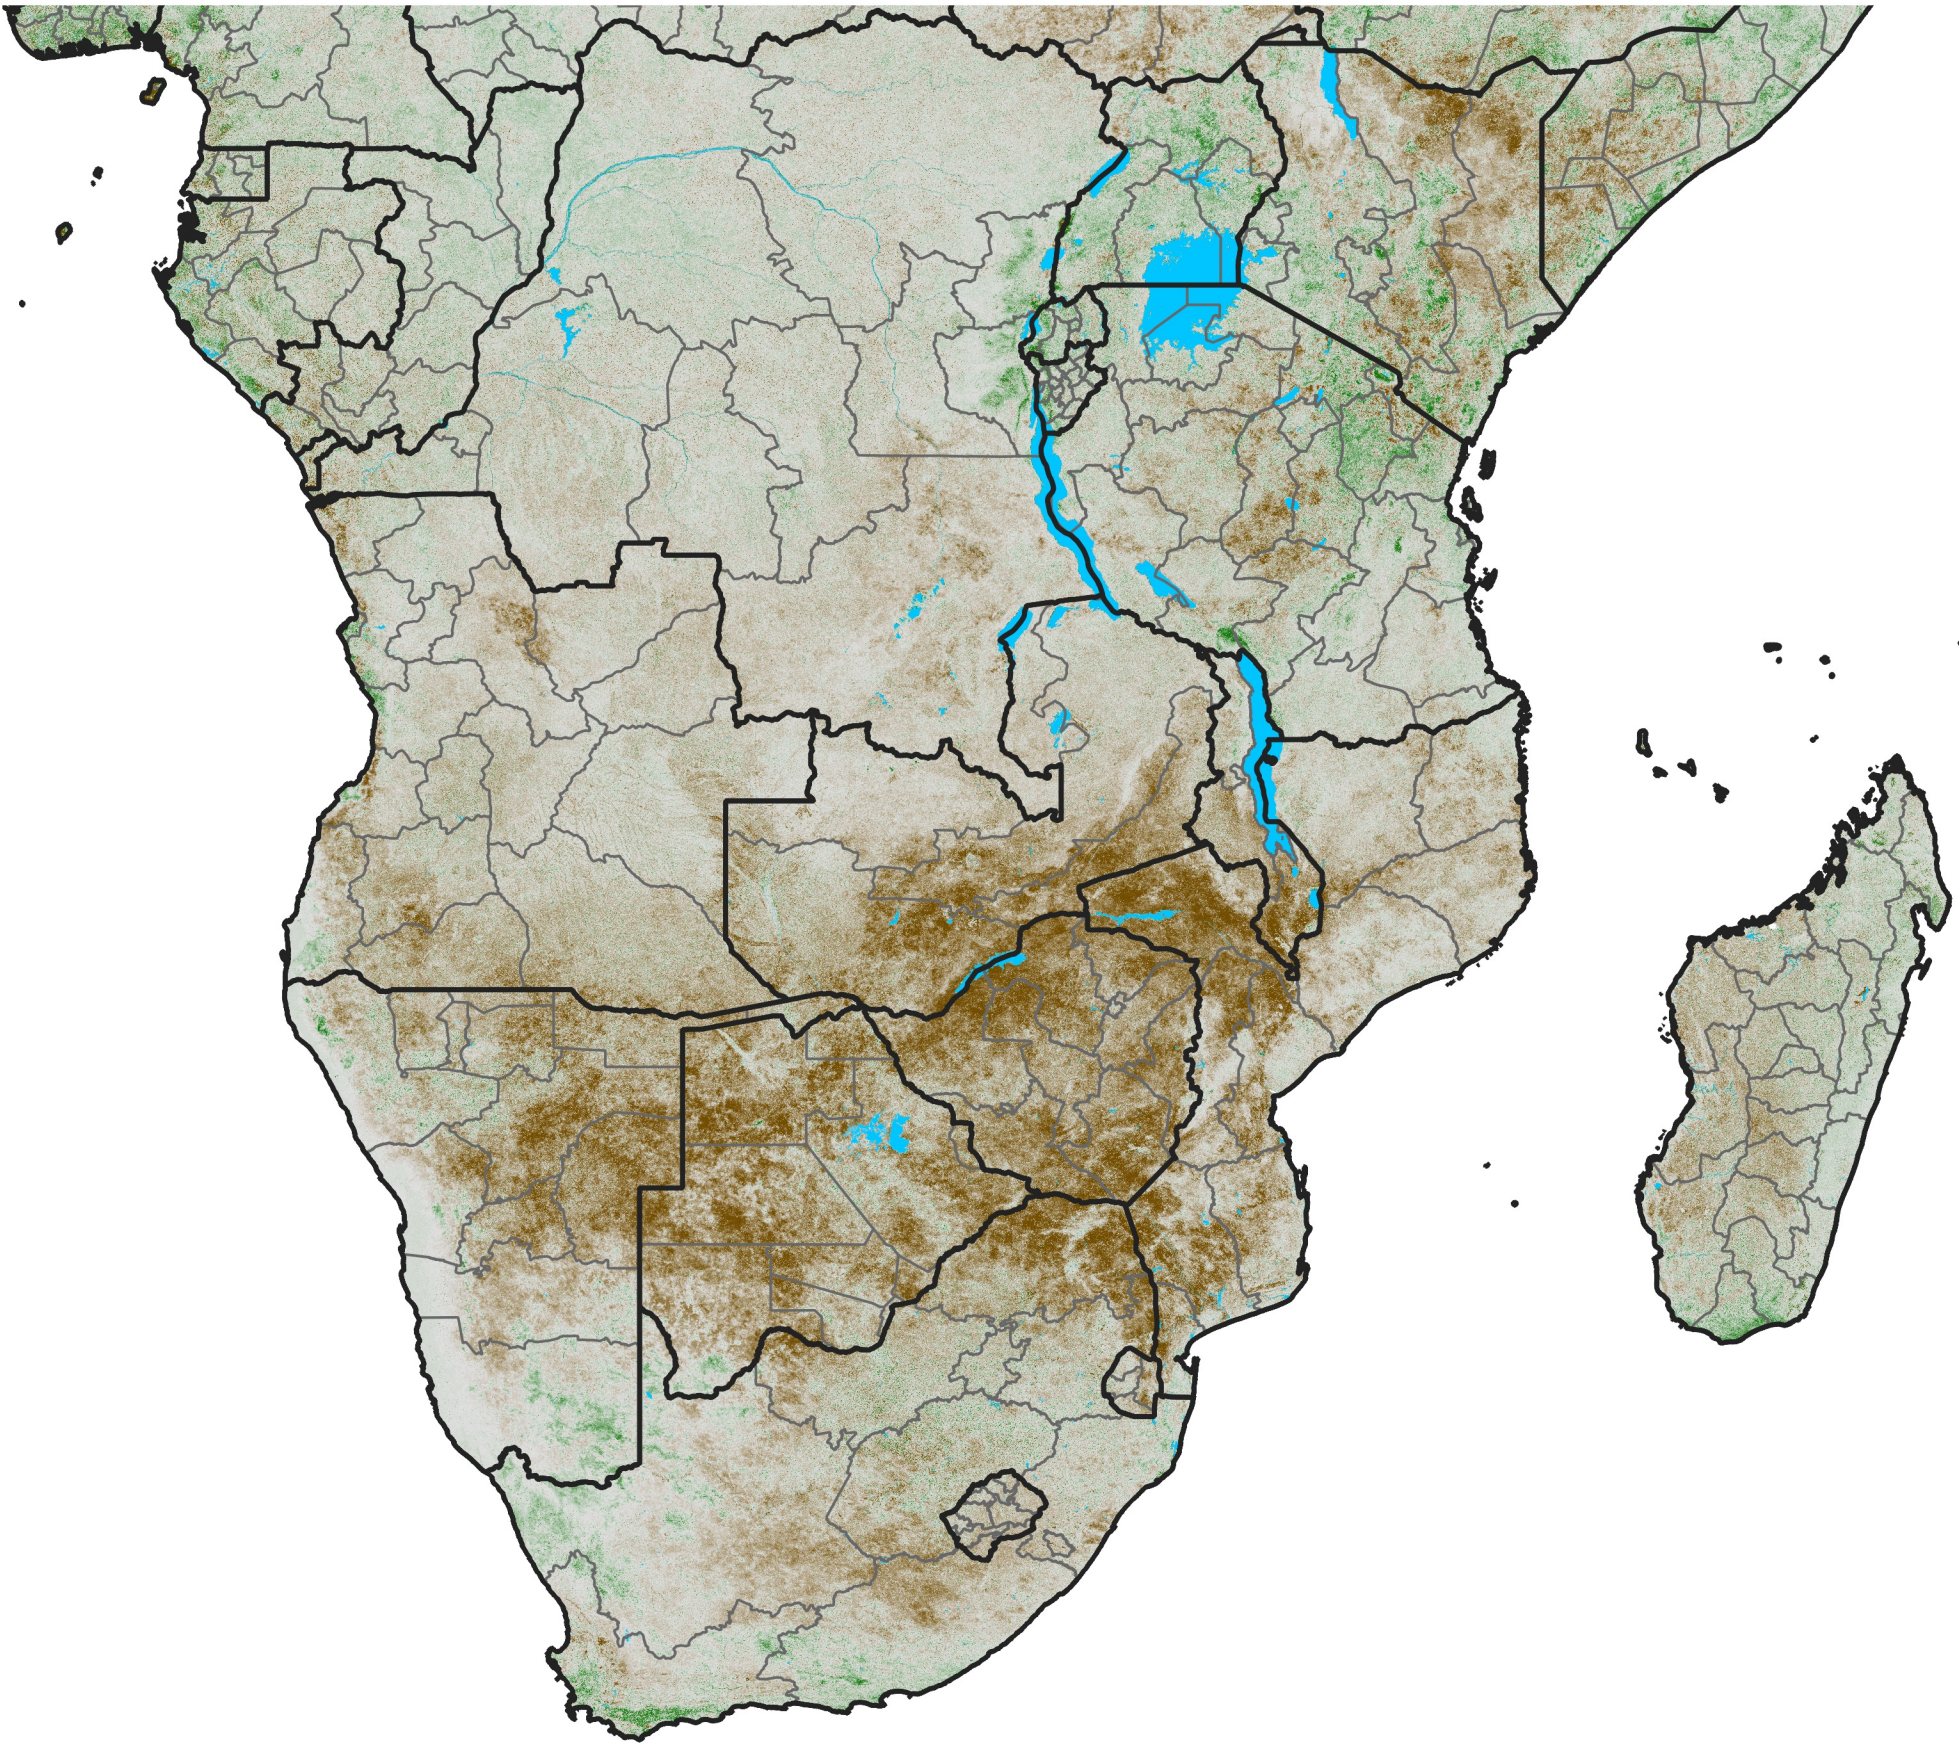

# Southern Africa NDVI Anomaly

2005 minus mean (2003 - 2022)

Period 11 / April 11 - 20, 2005

## NDVI Anomaly

< -0.3   -0.2   -0.1   -0.05   0.05   0.1   0.2   >0.3

Negative

No Difference

Positive