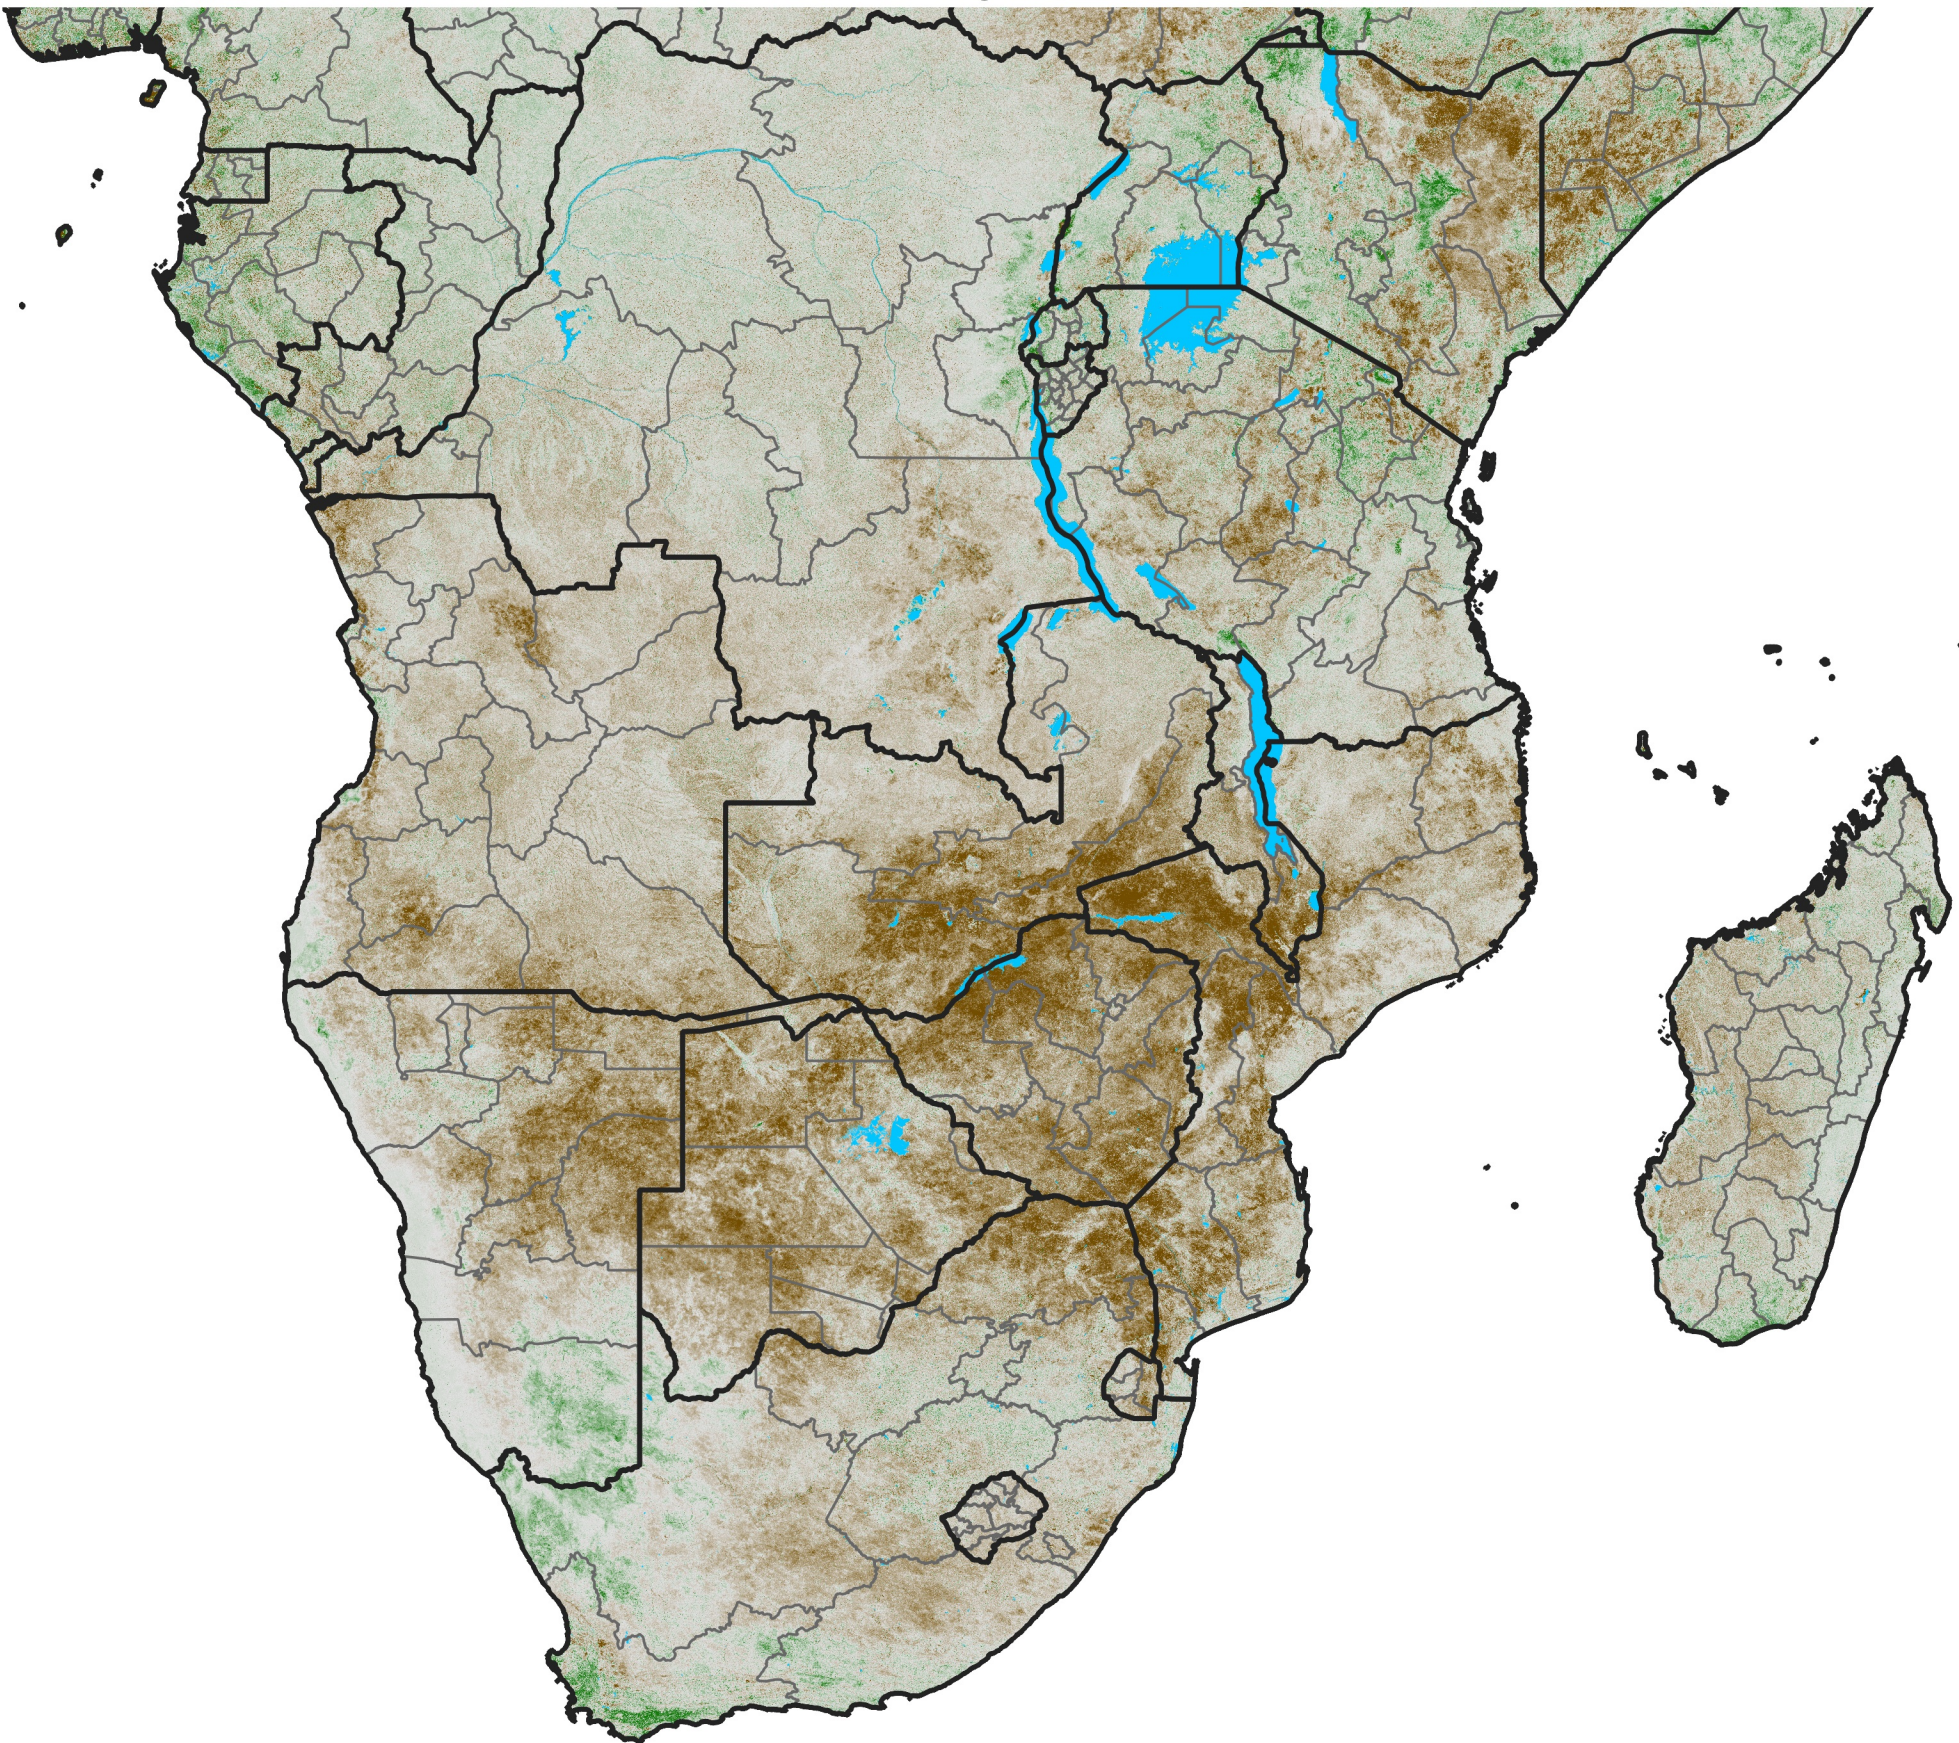

Southern Africa

NDVI Anomaly

2005 minus mean (2003 - 2022)

Period 13 / May 01 - 10, 2005

NDVI Anomaly

< -0.3 -0.2 -0.1 -0.05 0.05 0.1 0.2 >0.3

Negative

No Difference