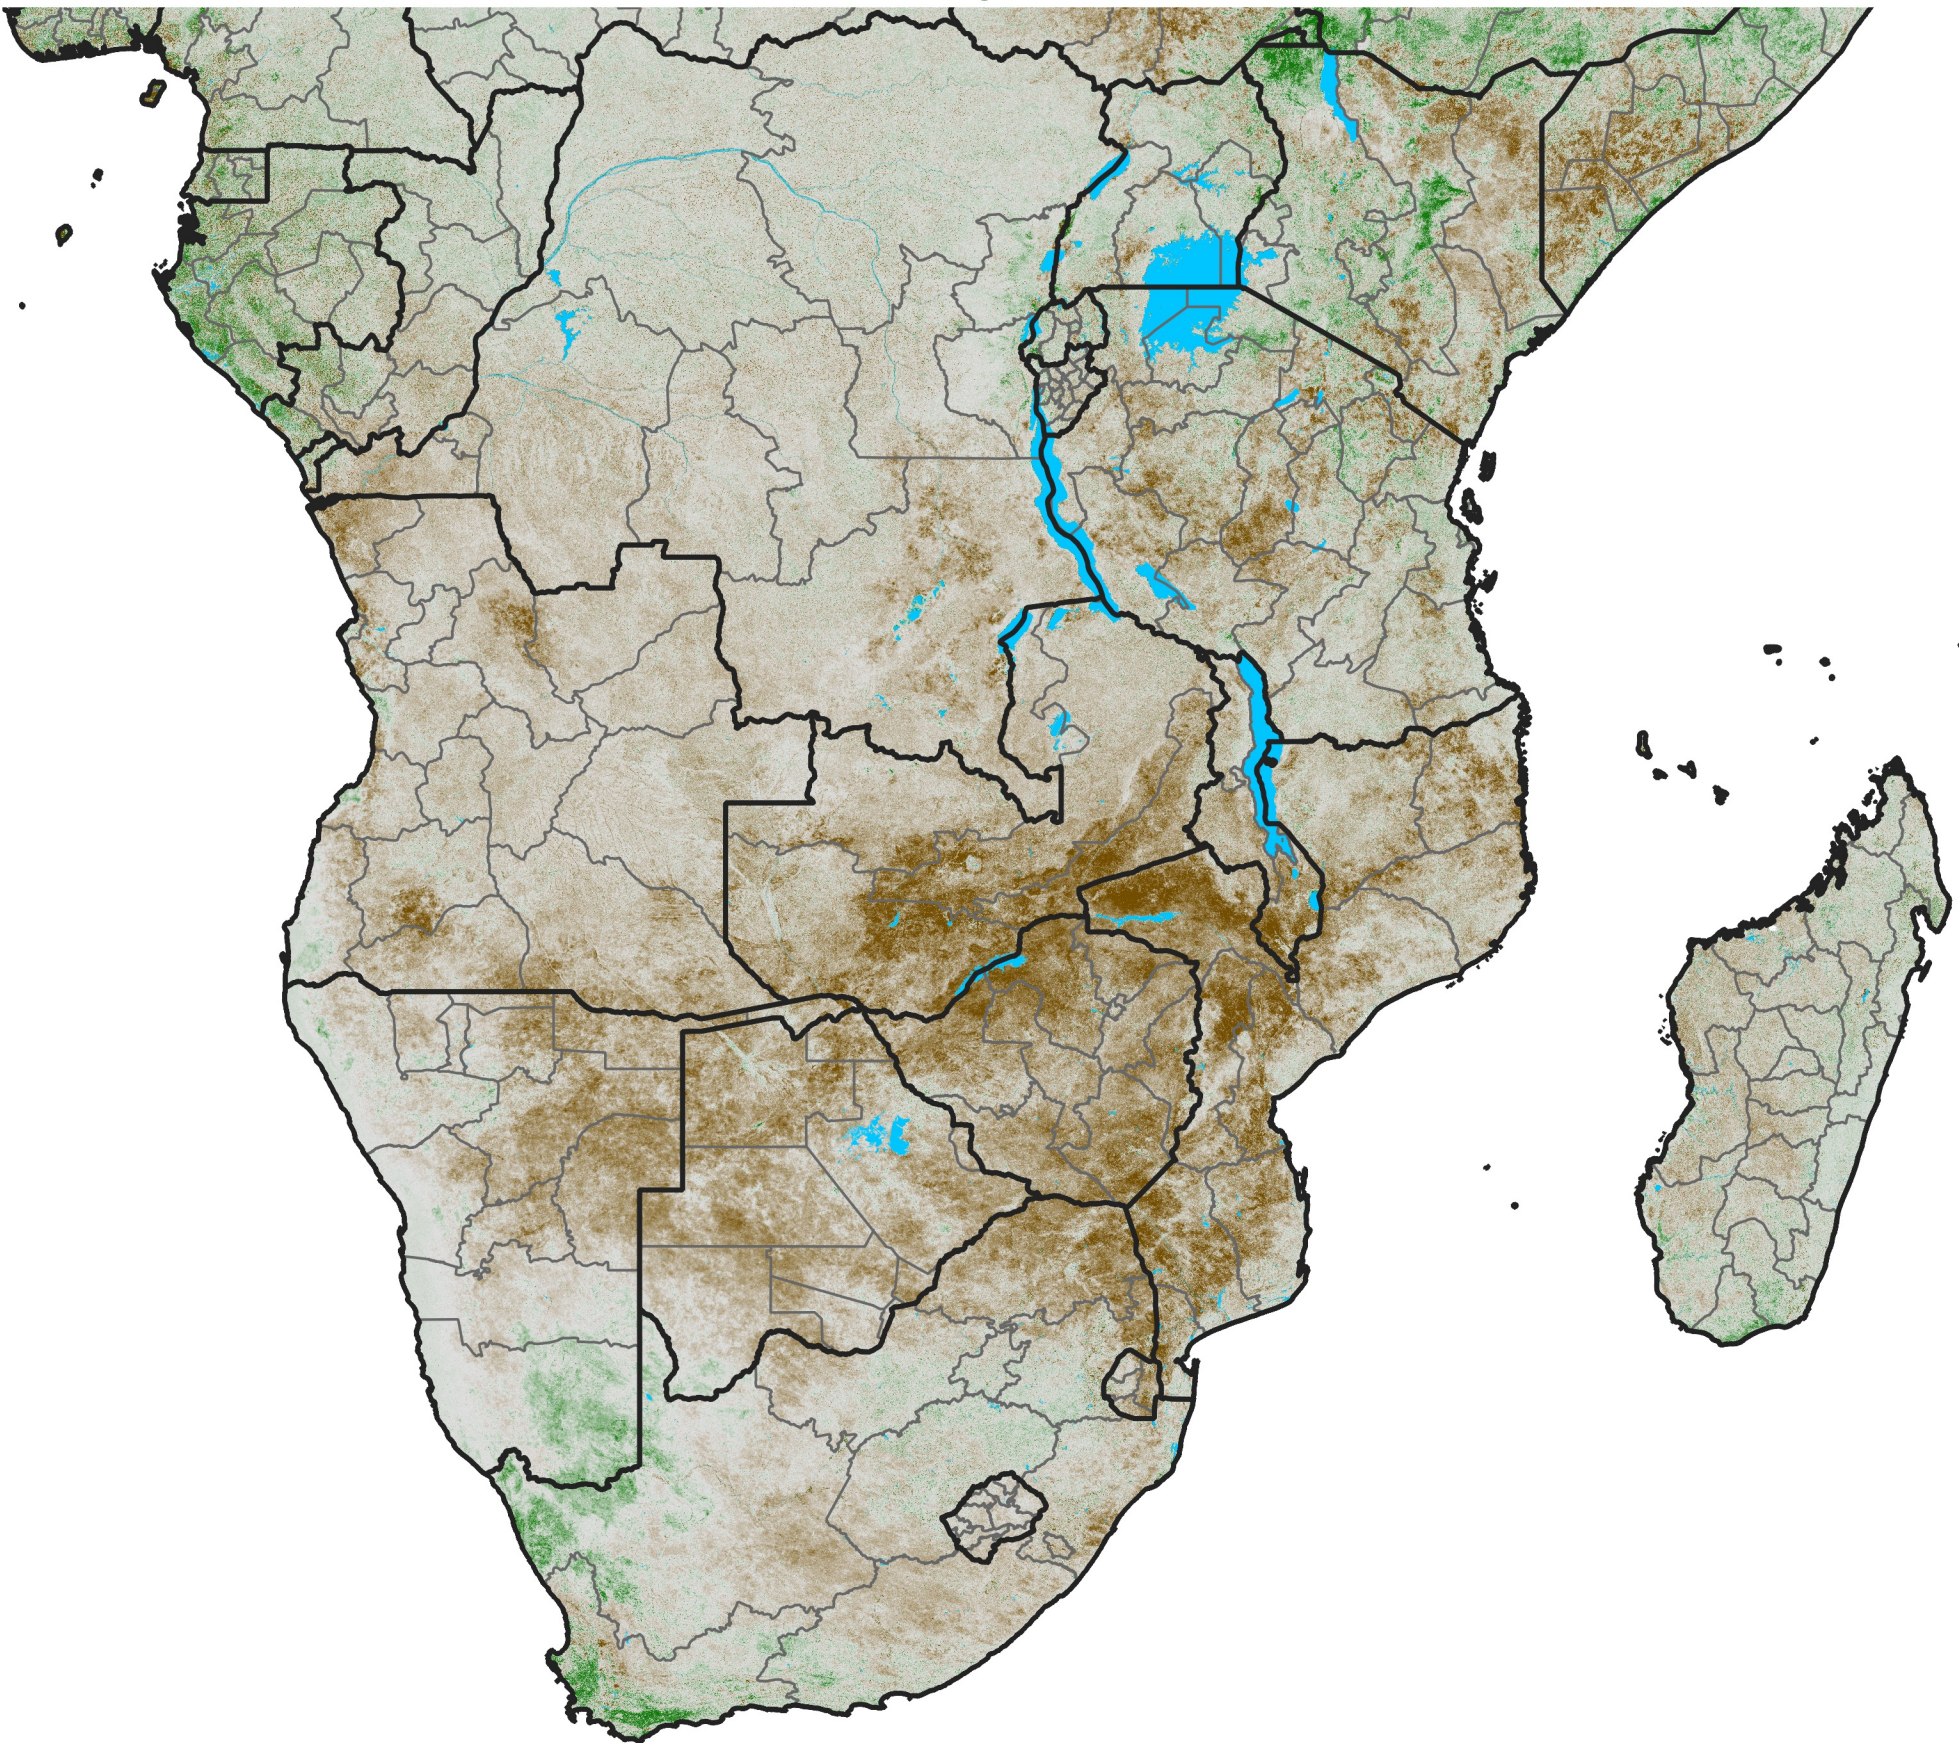

Southern Africa

NDVI Anomaly

2005 minus mean (2003 - 2022)

Period 15 / May 21 - 31, 2005

NDVI Anomaly

< -0.3 -0.2 -0.1 -0.05 0.05 0.1 0.2 >0.3

Negative

No Difference