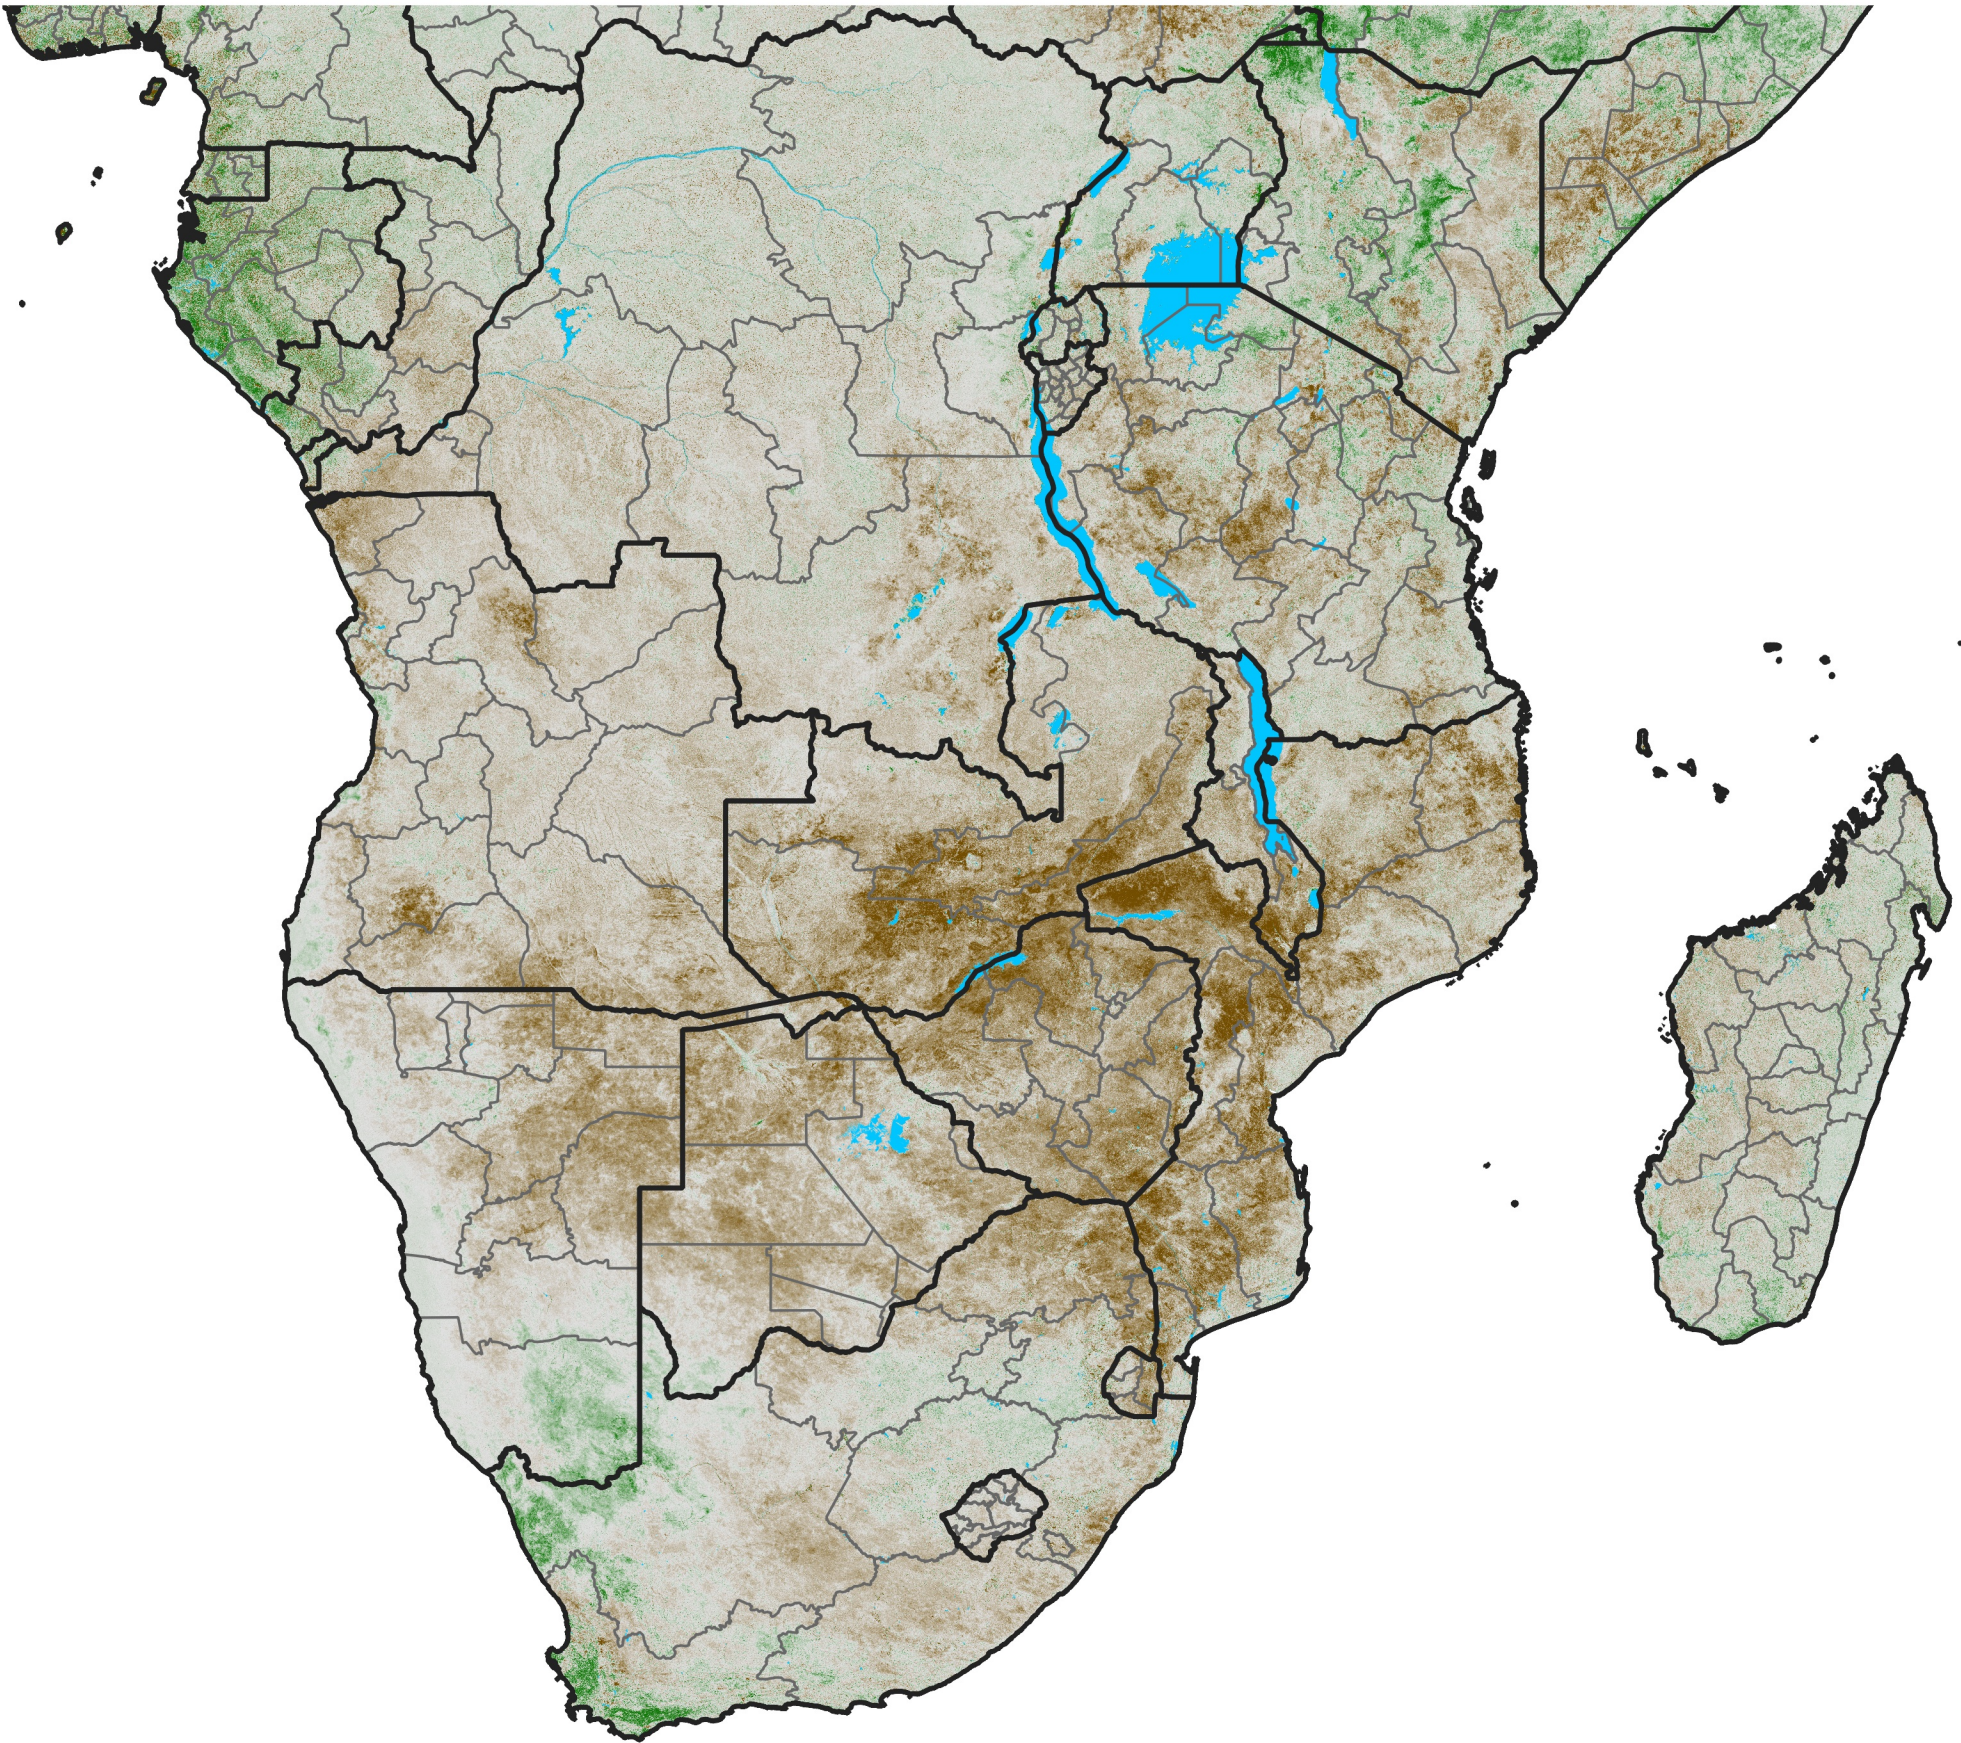

Southern Africa NDVI Anomaly

2005 minus mean (2003 - 2022)

Period 16 / June 01 - 10, 2005

NDVI Anomaly

< -0.3 -0.2 -0.1 -0.05 0.05 0.1 0.2 >0.3

Negative

No Difference

Positive