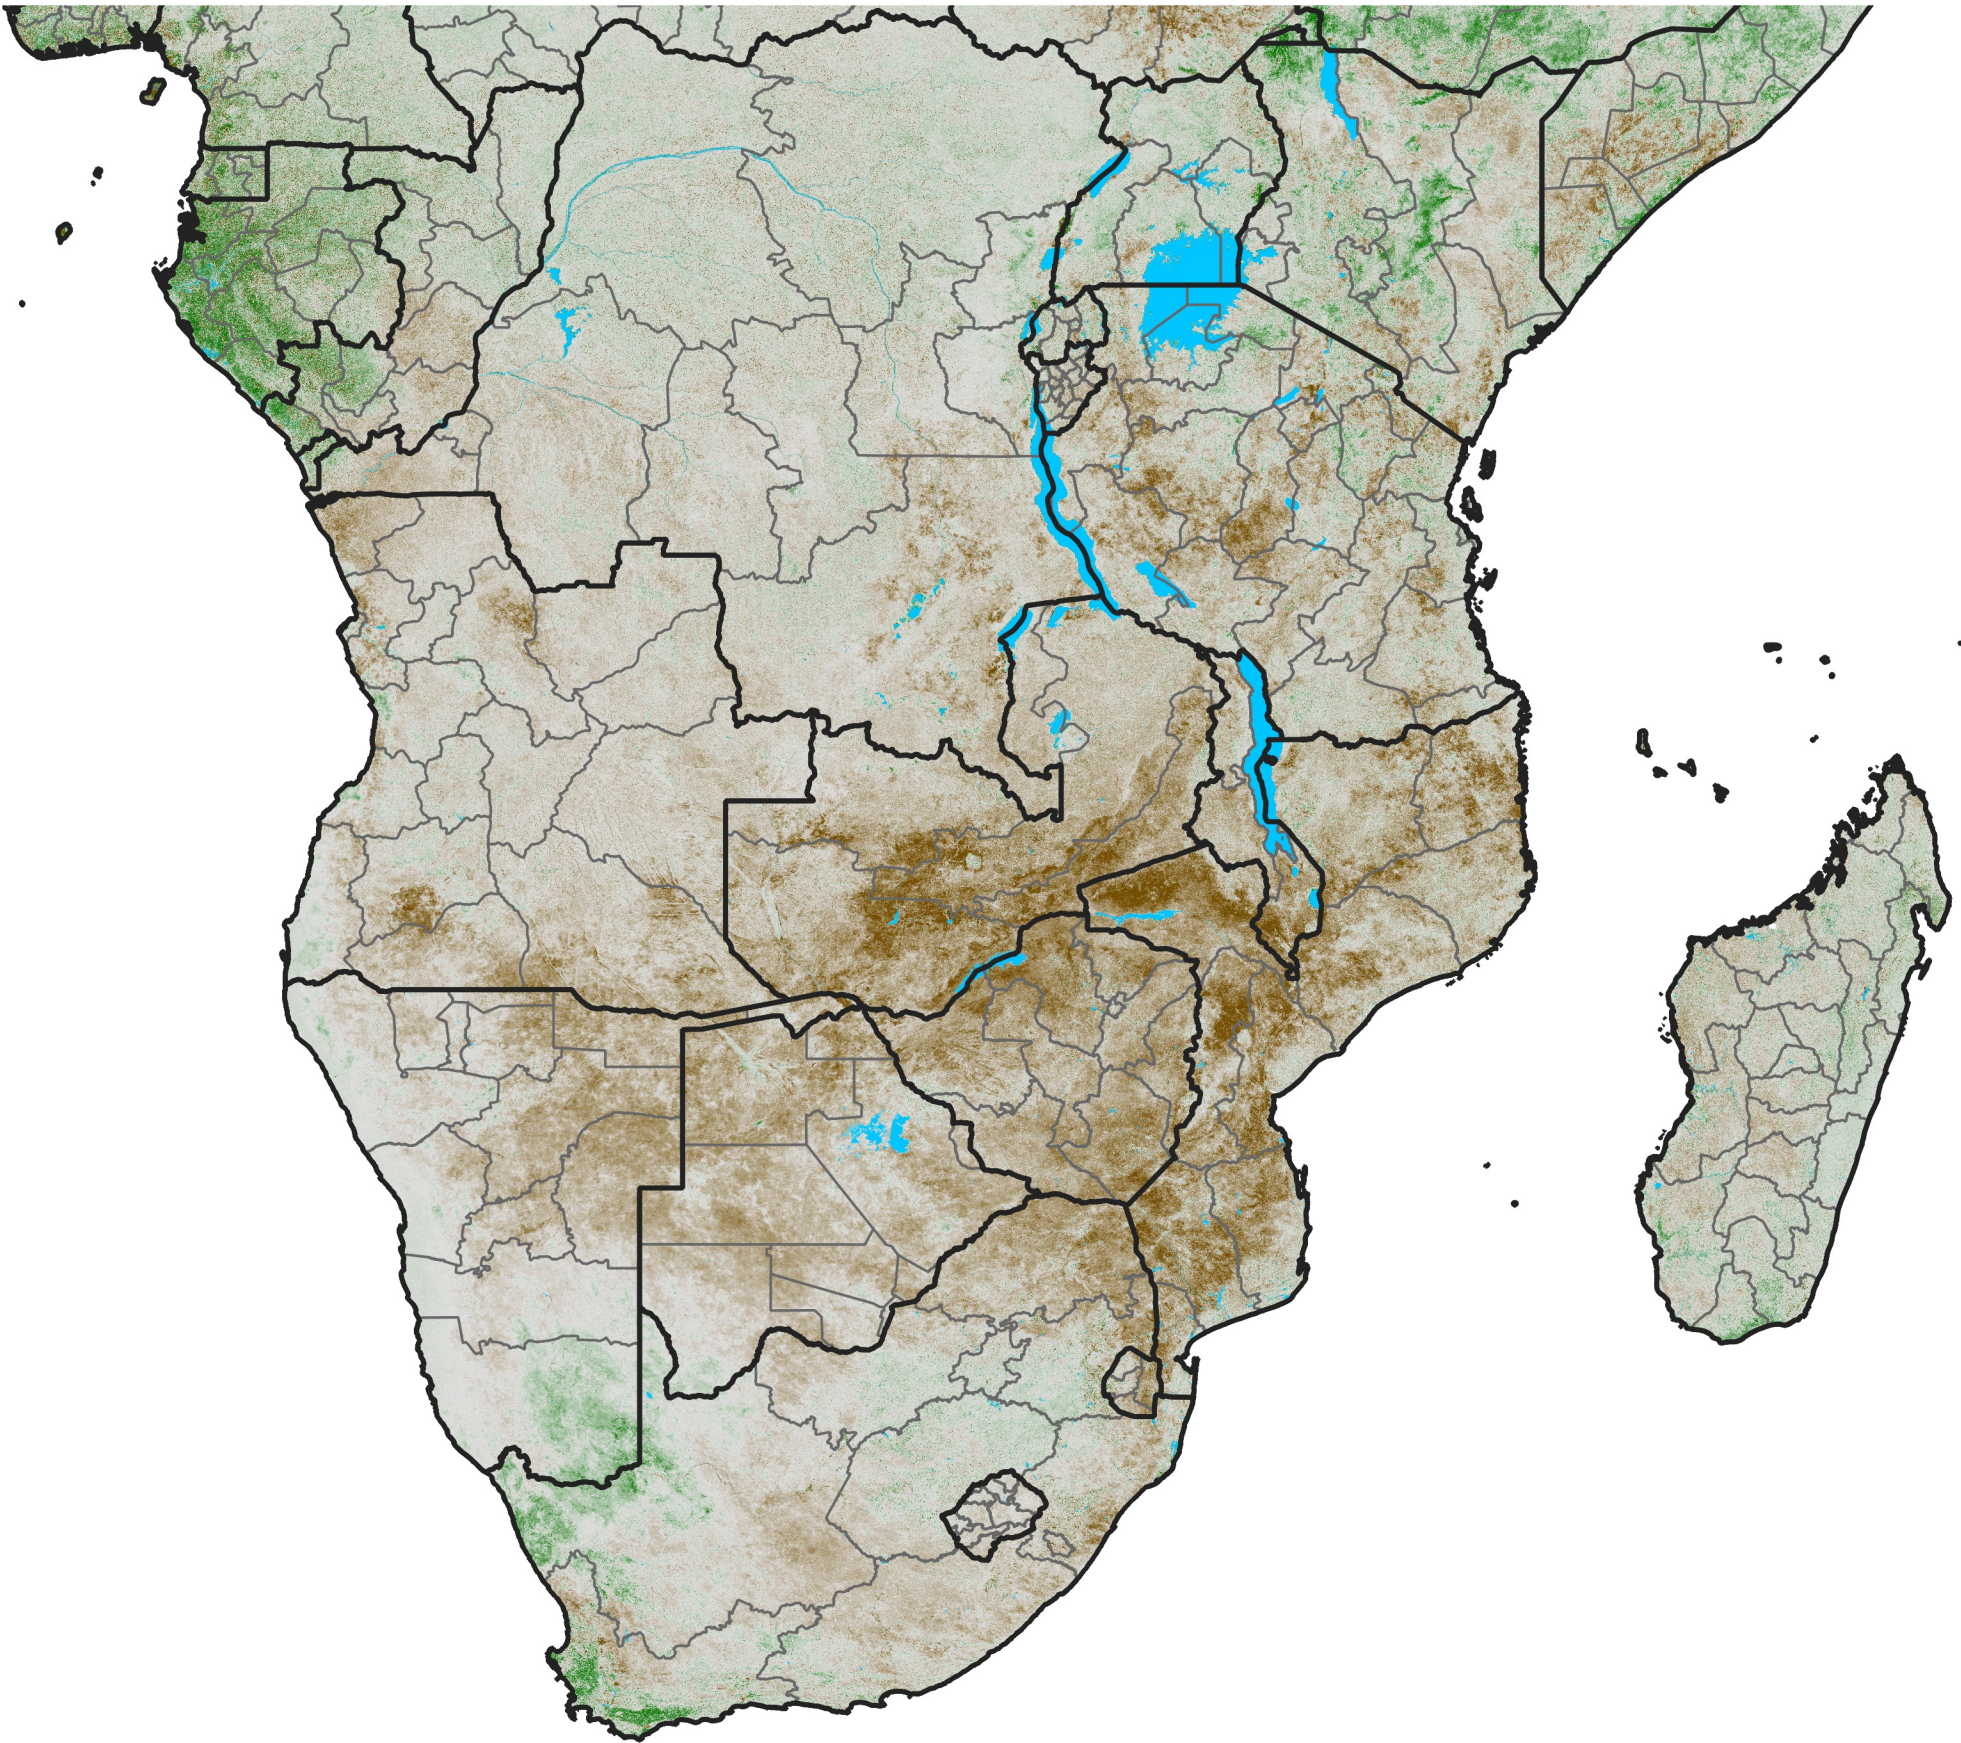

Southern Africa NDVI Anomaly

2005 minus mean (2003 - 2022)

Period 17 / June 11 - 20, 2005

NDVI Anomaly

< -0.3 -0.2 -0.1 -0.05 0.05 0.1 0.2 >0.3

Negative

No Difference

Positive