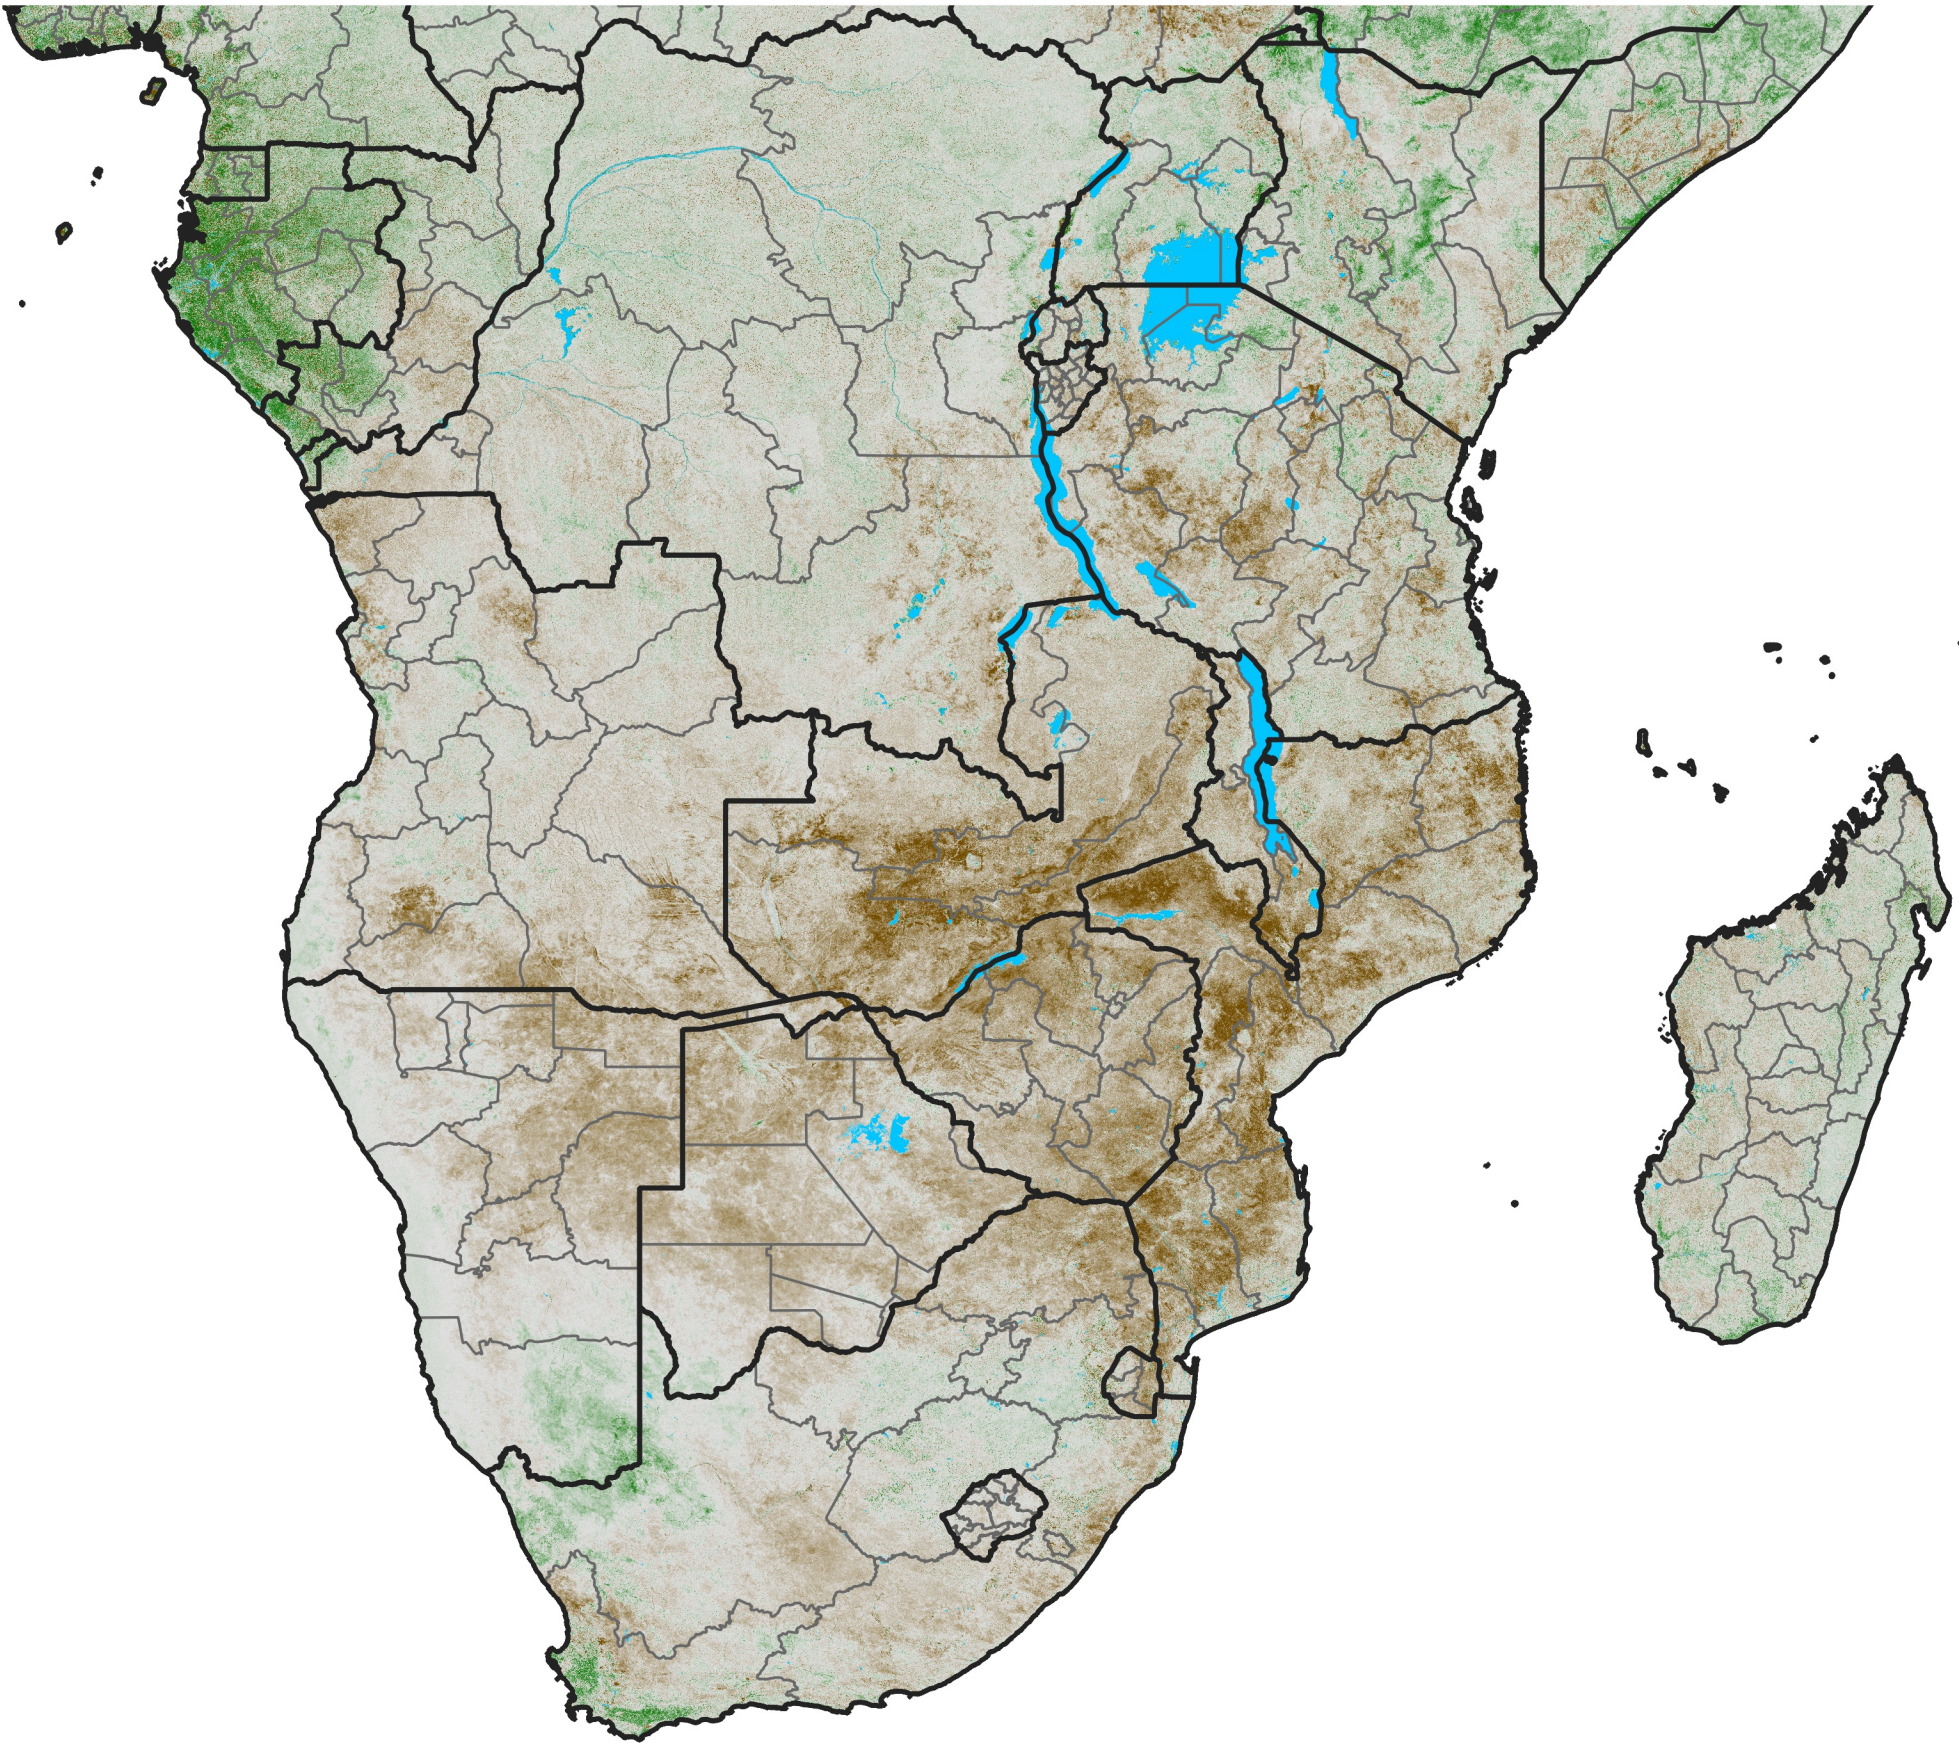

# Southern Africa NDVI Anomaly

2005 minus mean (2003 - 2022)

Period 18 / June 21 - 30, 2005

## NDVI Anomaly

< -0.3   -0.2   -0.1   -0.05   0.05   0.1   0.2   >0.3

Negative

No Difference

Positive