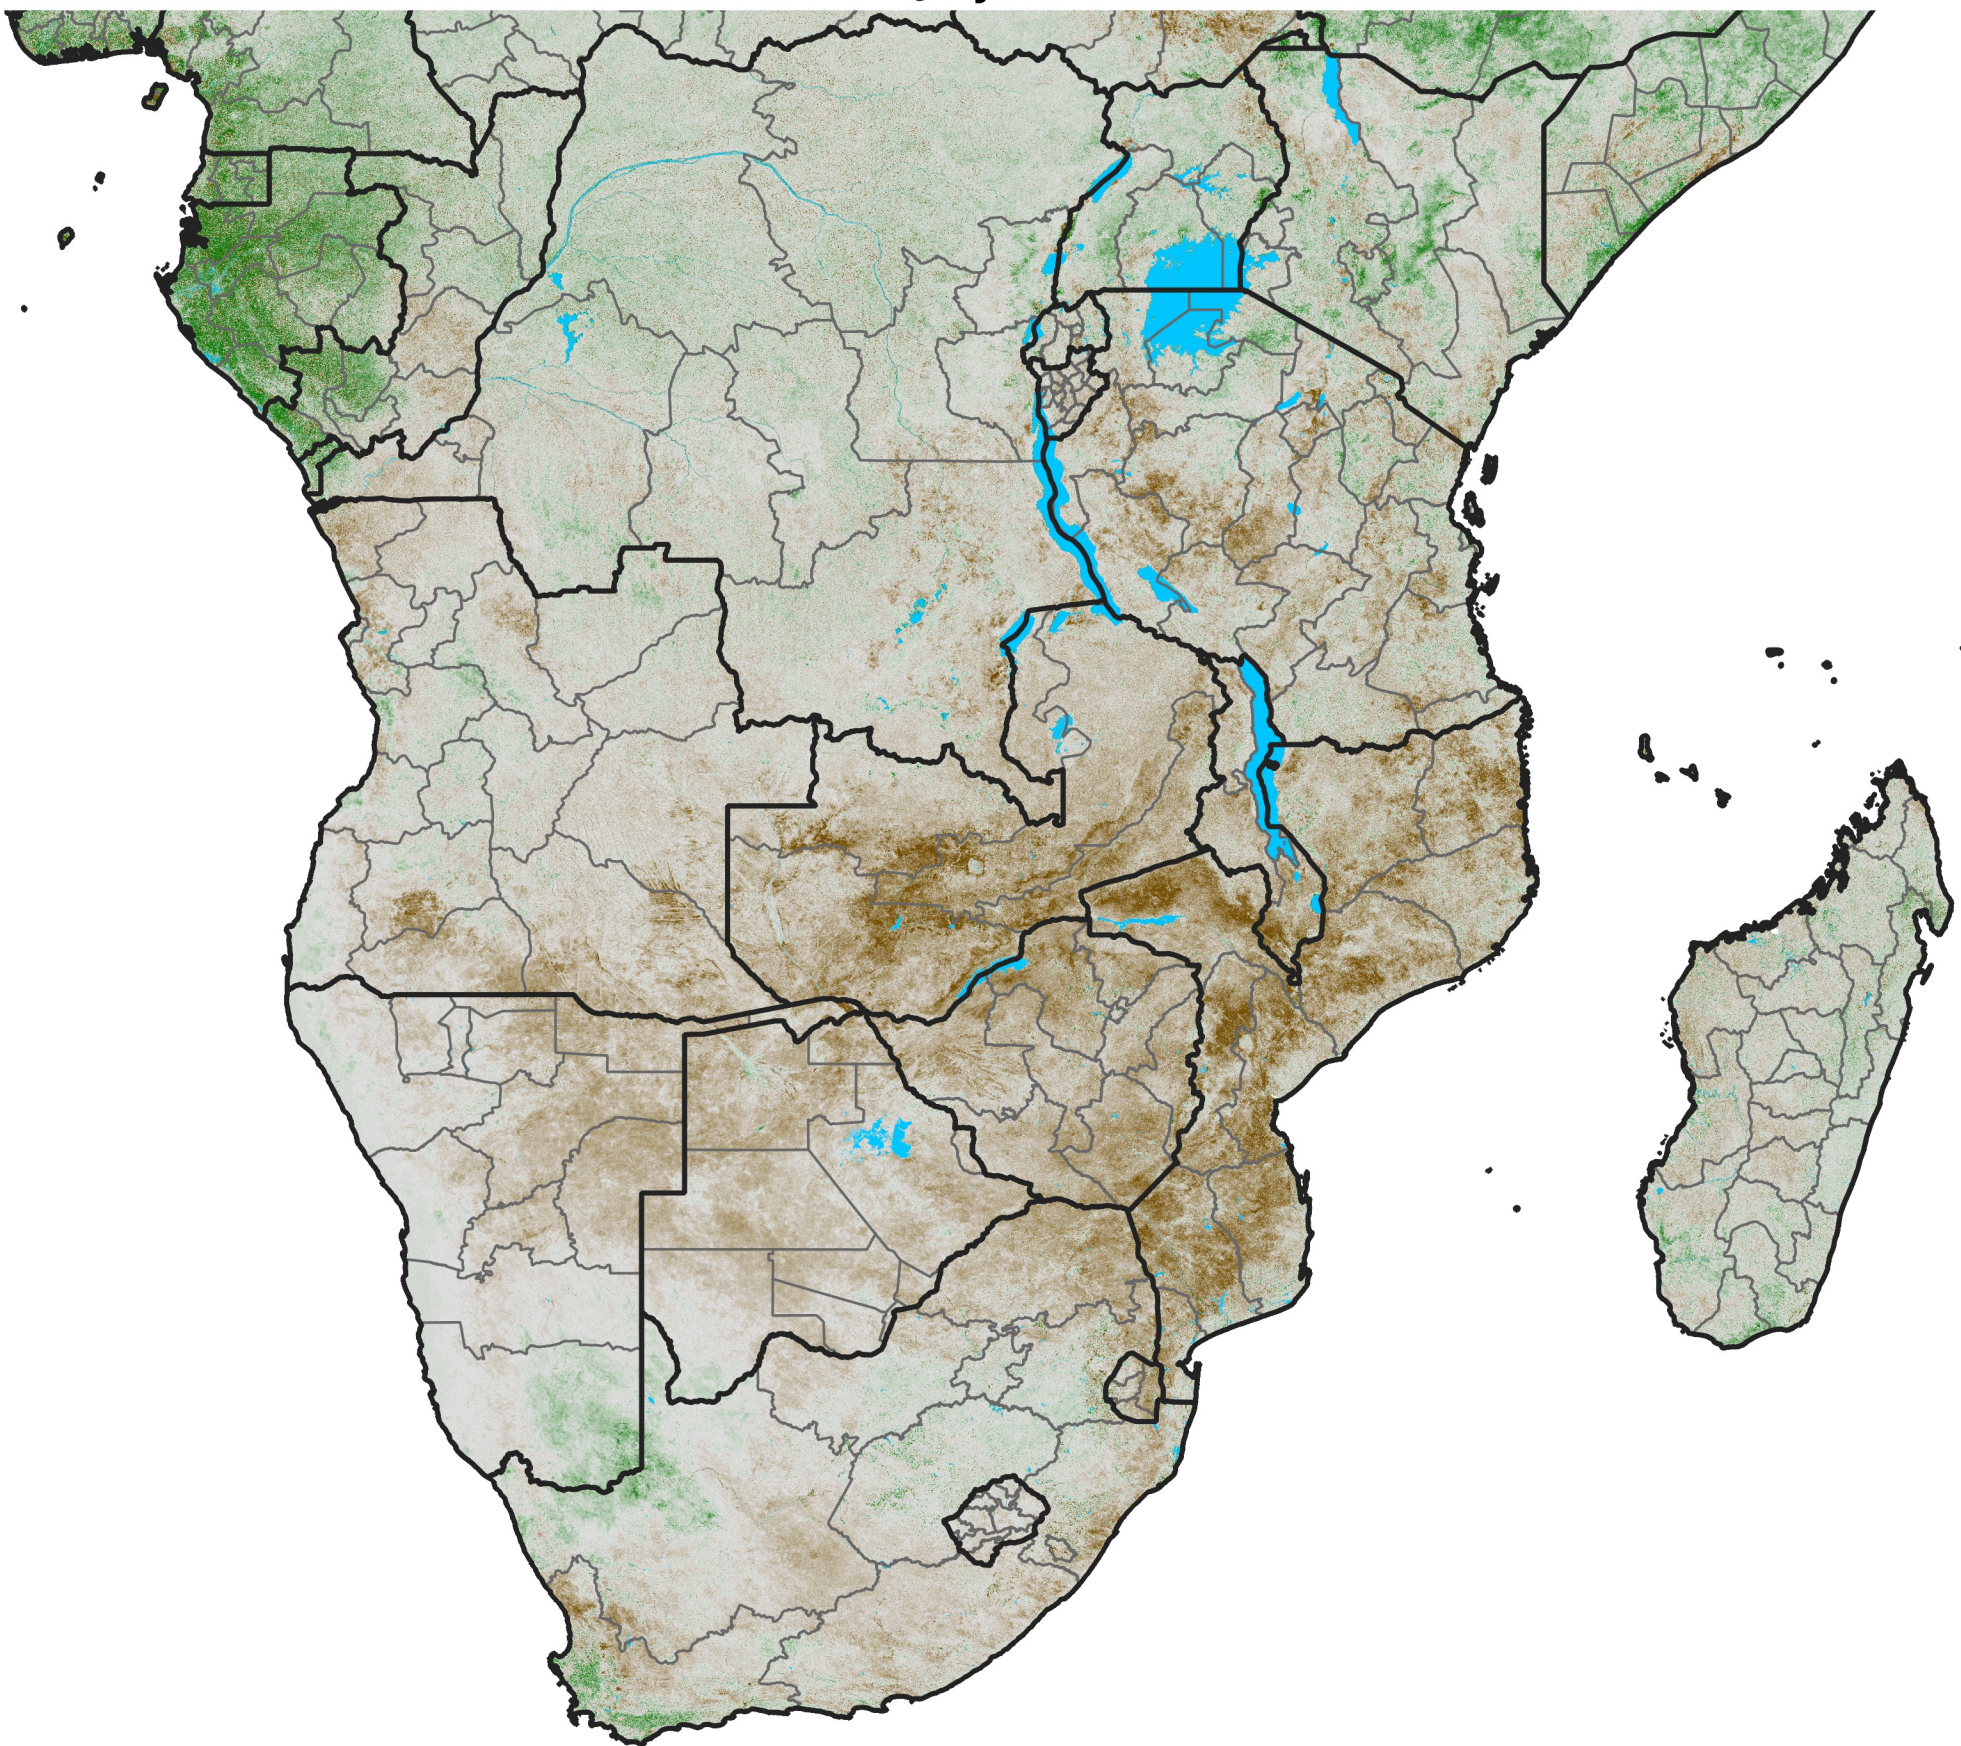

# Southern Africa

## NDVI Anomaly

2005 minus mean (2003 - 2022)

Period 19 / July 01 - 10, 2005

### NDVI Anomaly

< -0.3   -0.2   -0.1   -0.05   0.05   0.1   0.2   >0.3

Negative

No Difference

Positive