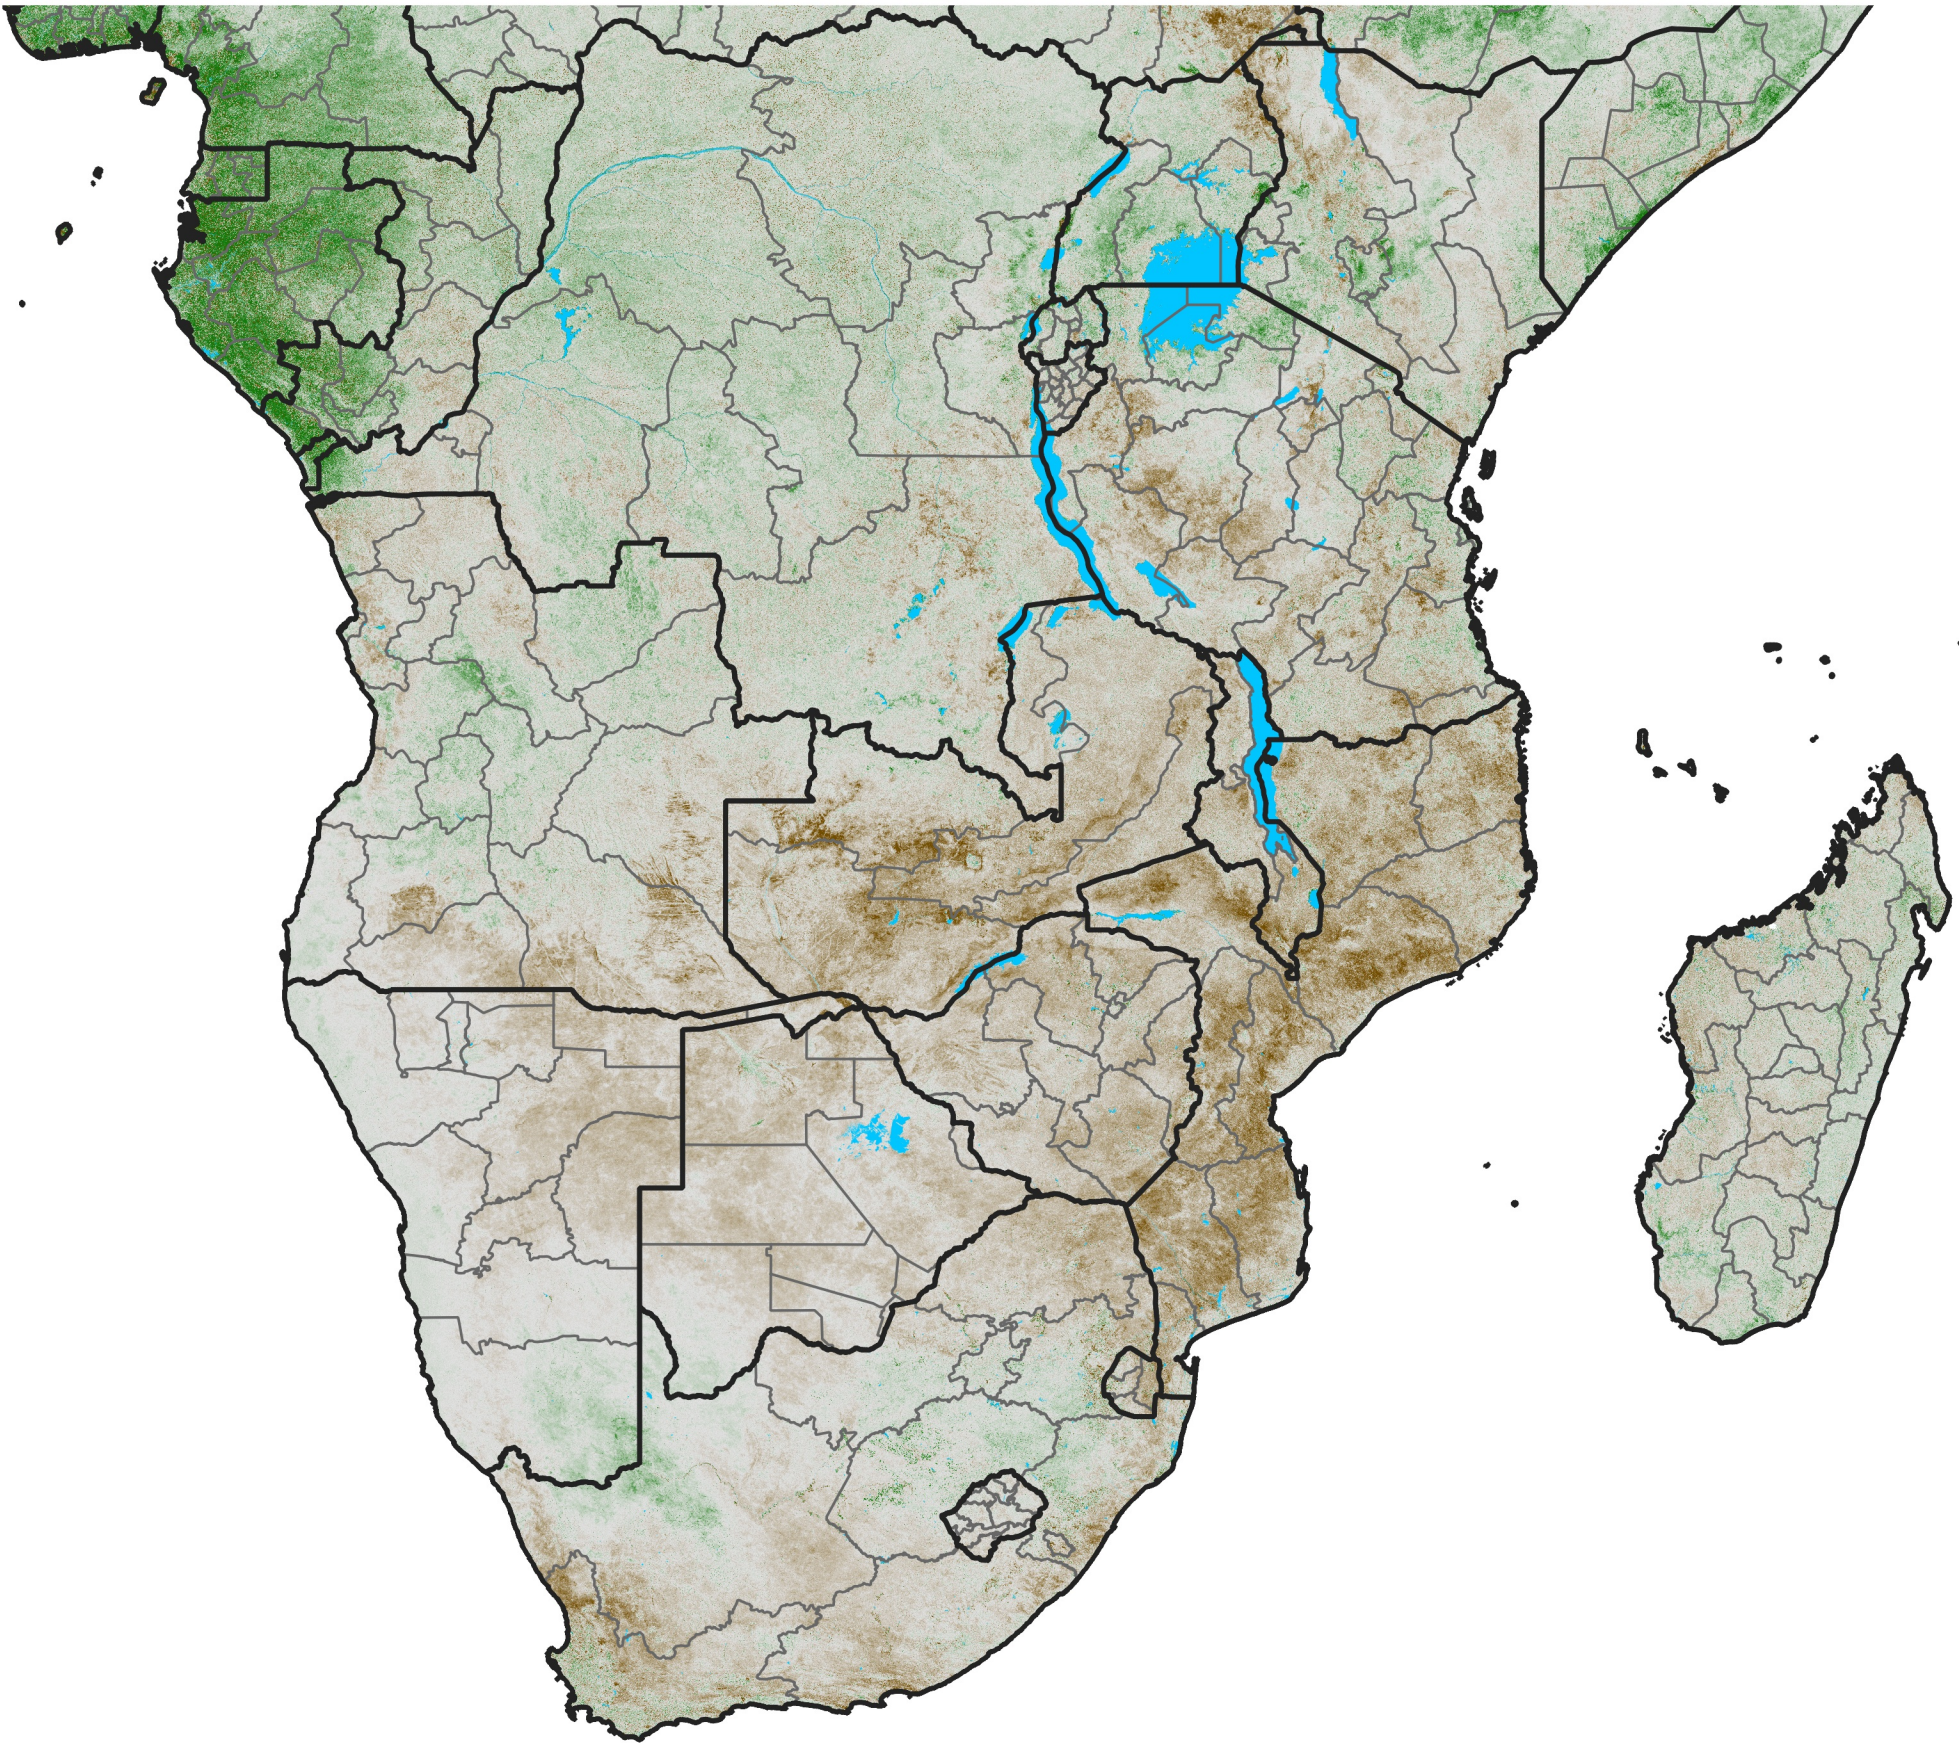

# Southern Africa NDVI Anomaly

2005 minus mean (2003 - 2022)

Period 22 / August 01 - 10, 2005

## NDVI Anomaly

< -0.3   -0.2   -0.1   -0.05   0.05   0.1   0.2   >0.3

Negative

No Difference

Positive