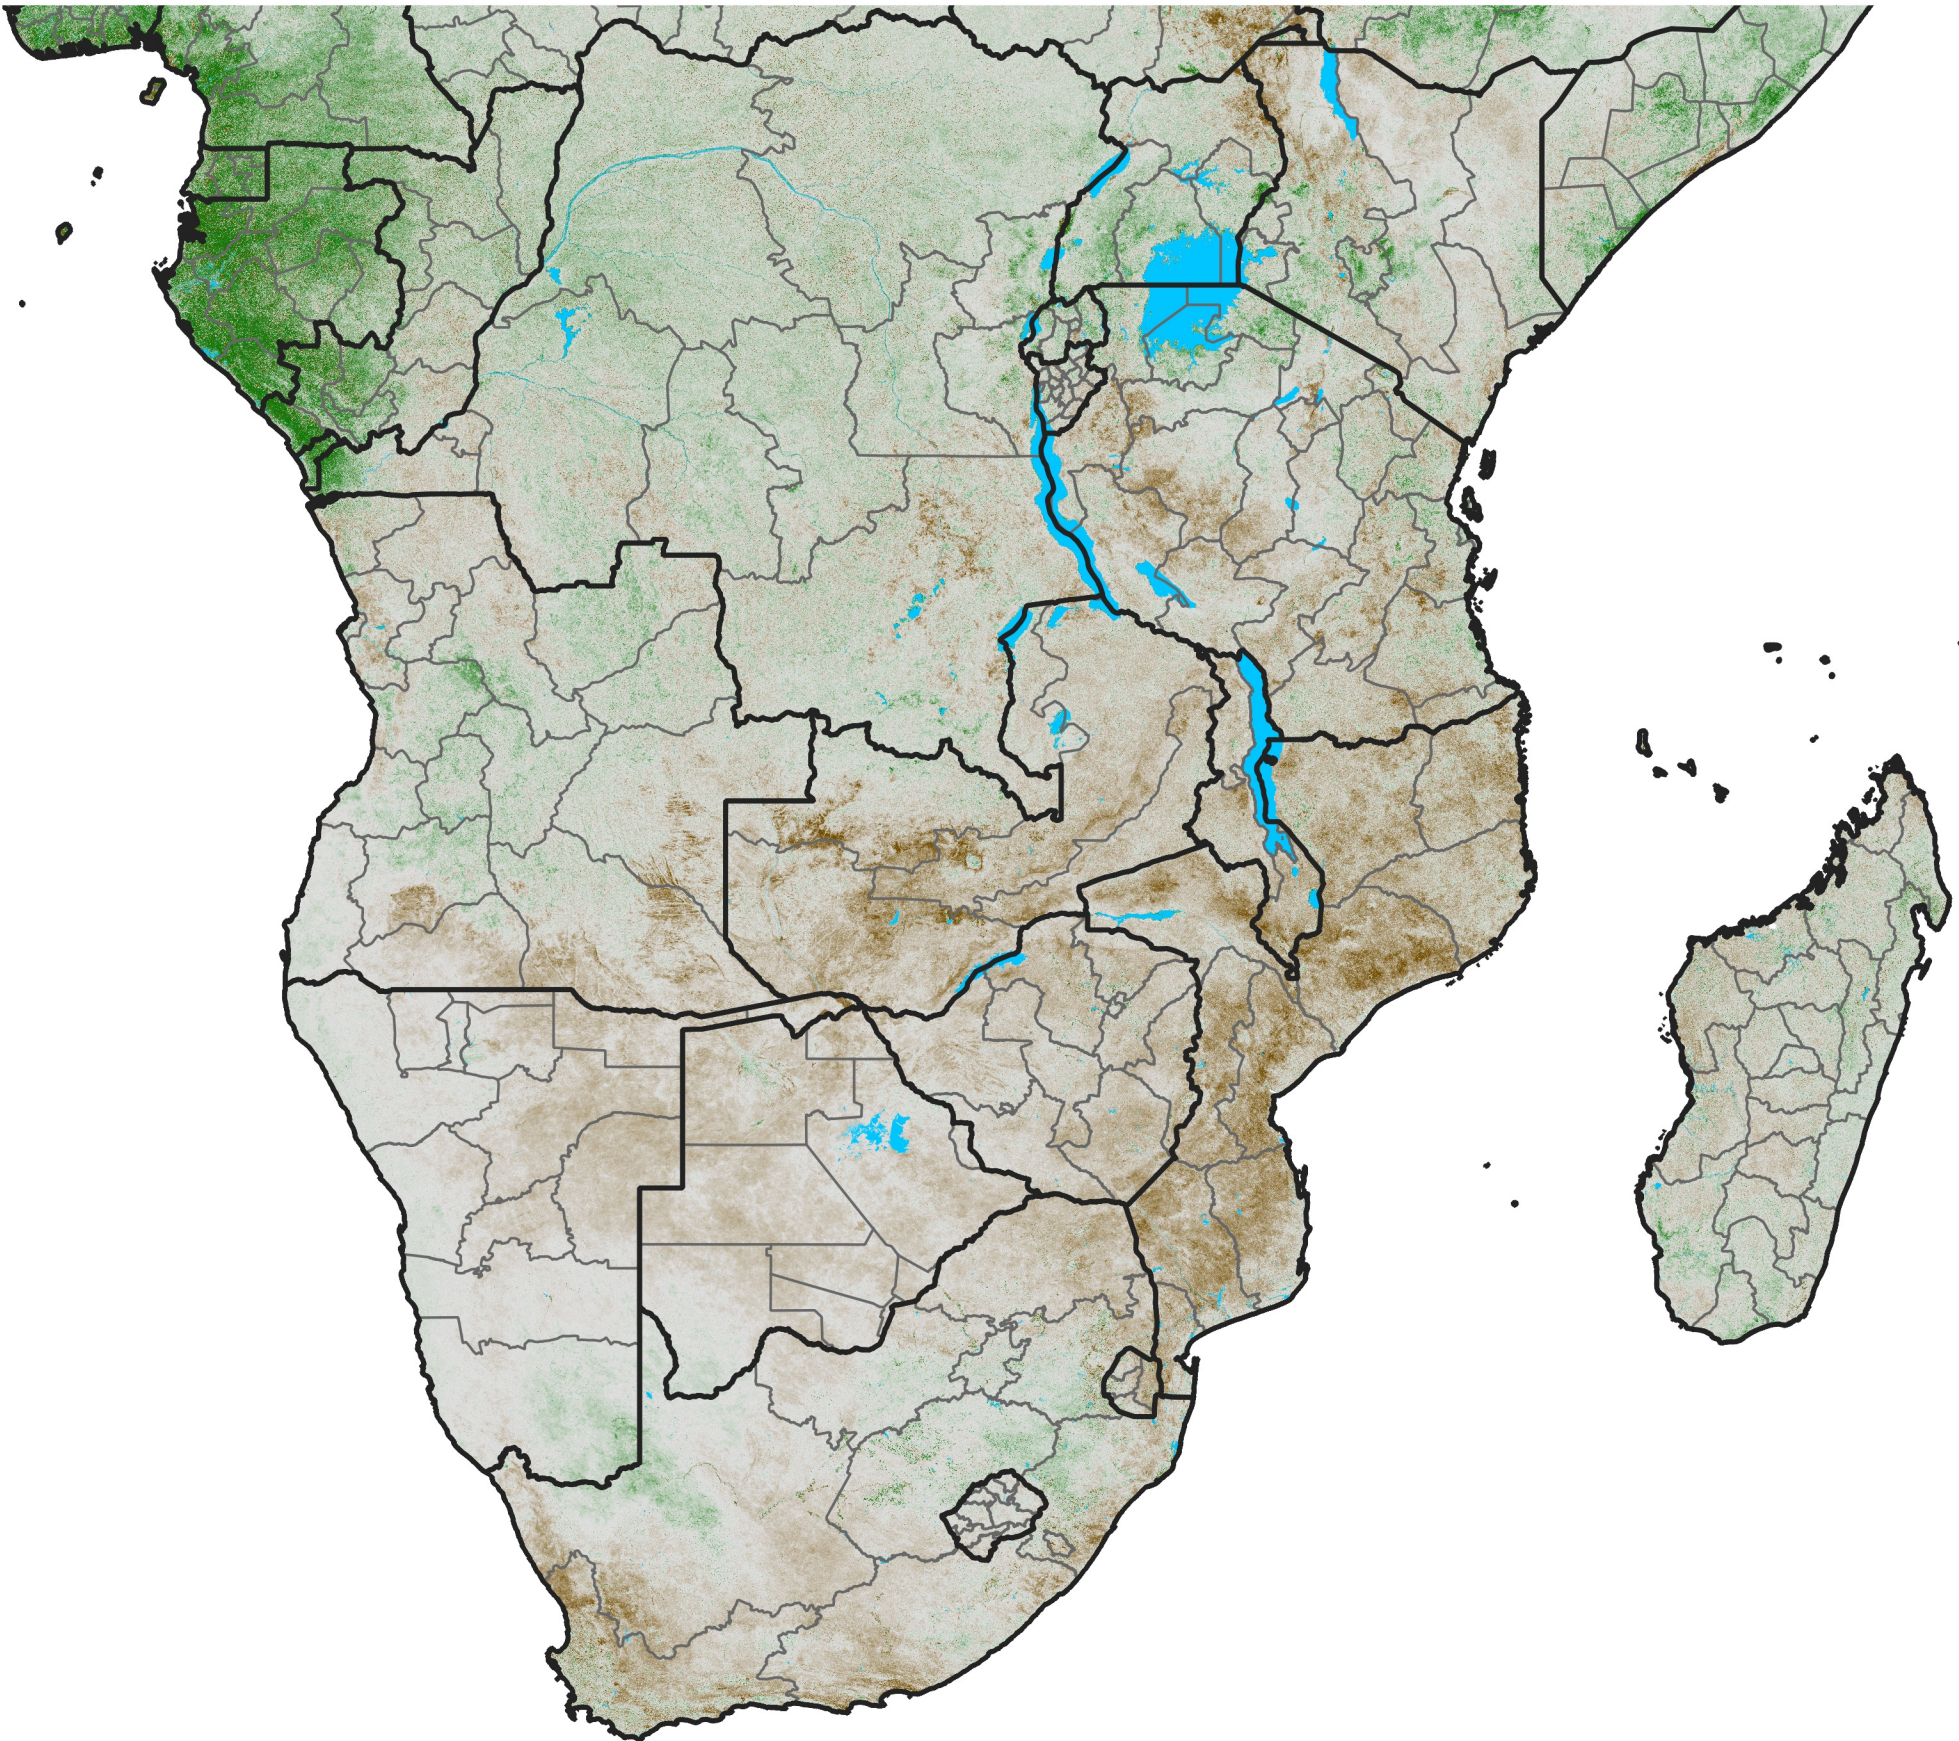

Southern Africa NDVI Anomaly

2005 minus mean (2003 - 2022)

Period 23 / August 11 - 20, 2005

NDVI Anomaly

< -0.3 -0.2 -0.1 -0.05 0.05 0.1 0.2 >0.3

Negative

No Difference

Positive