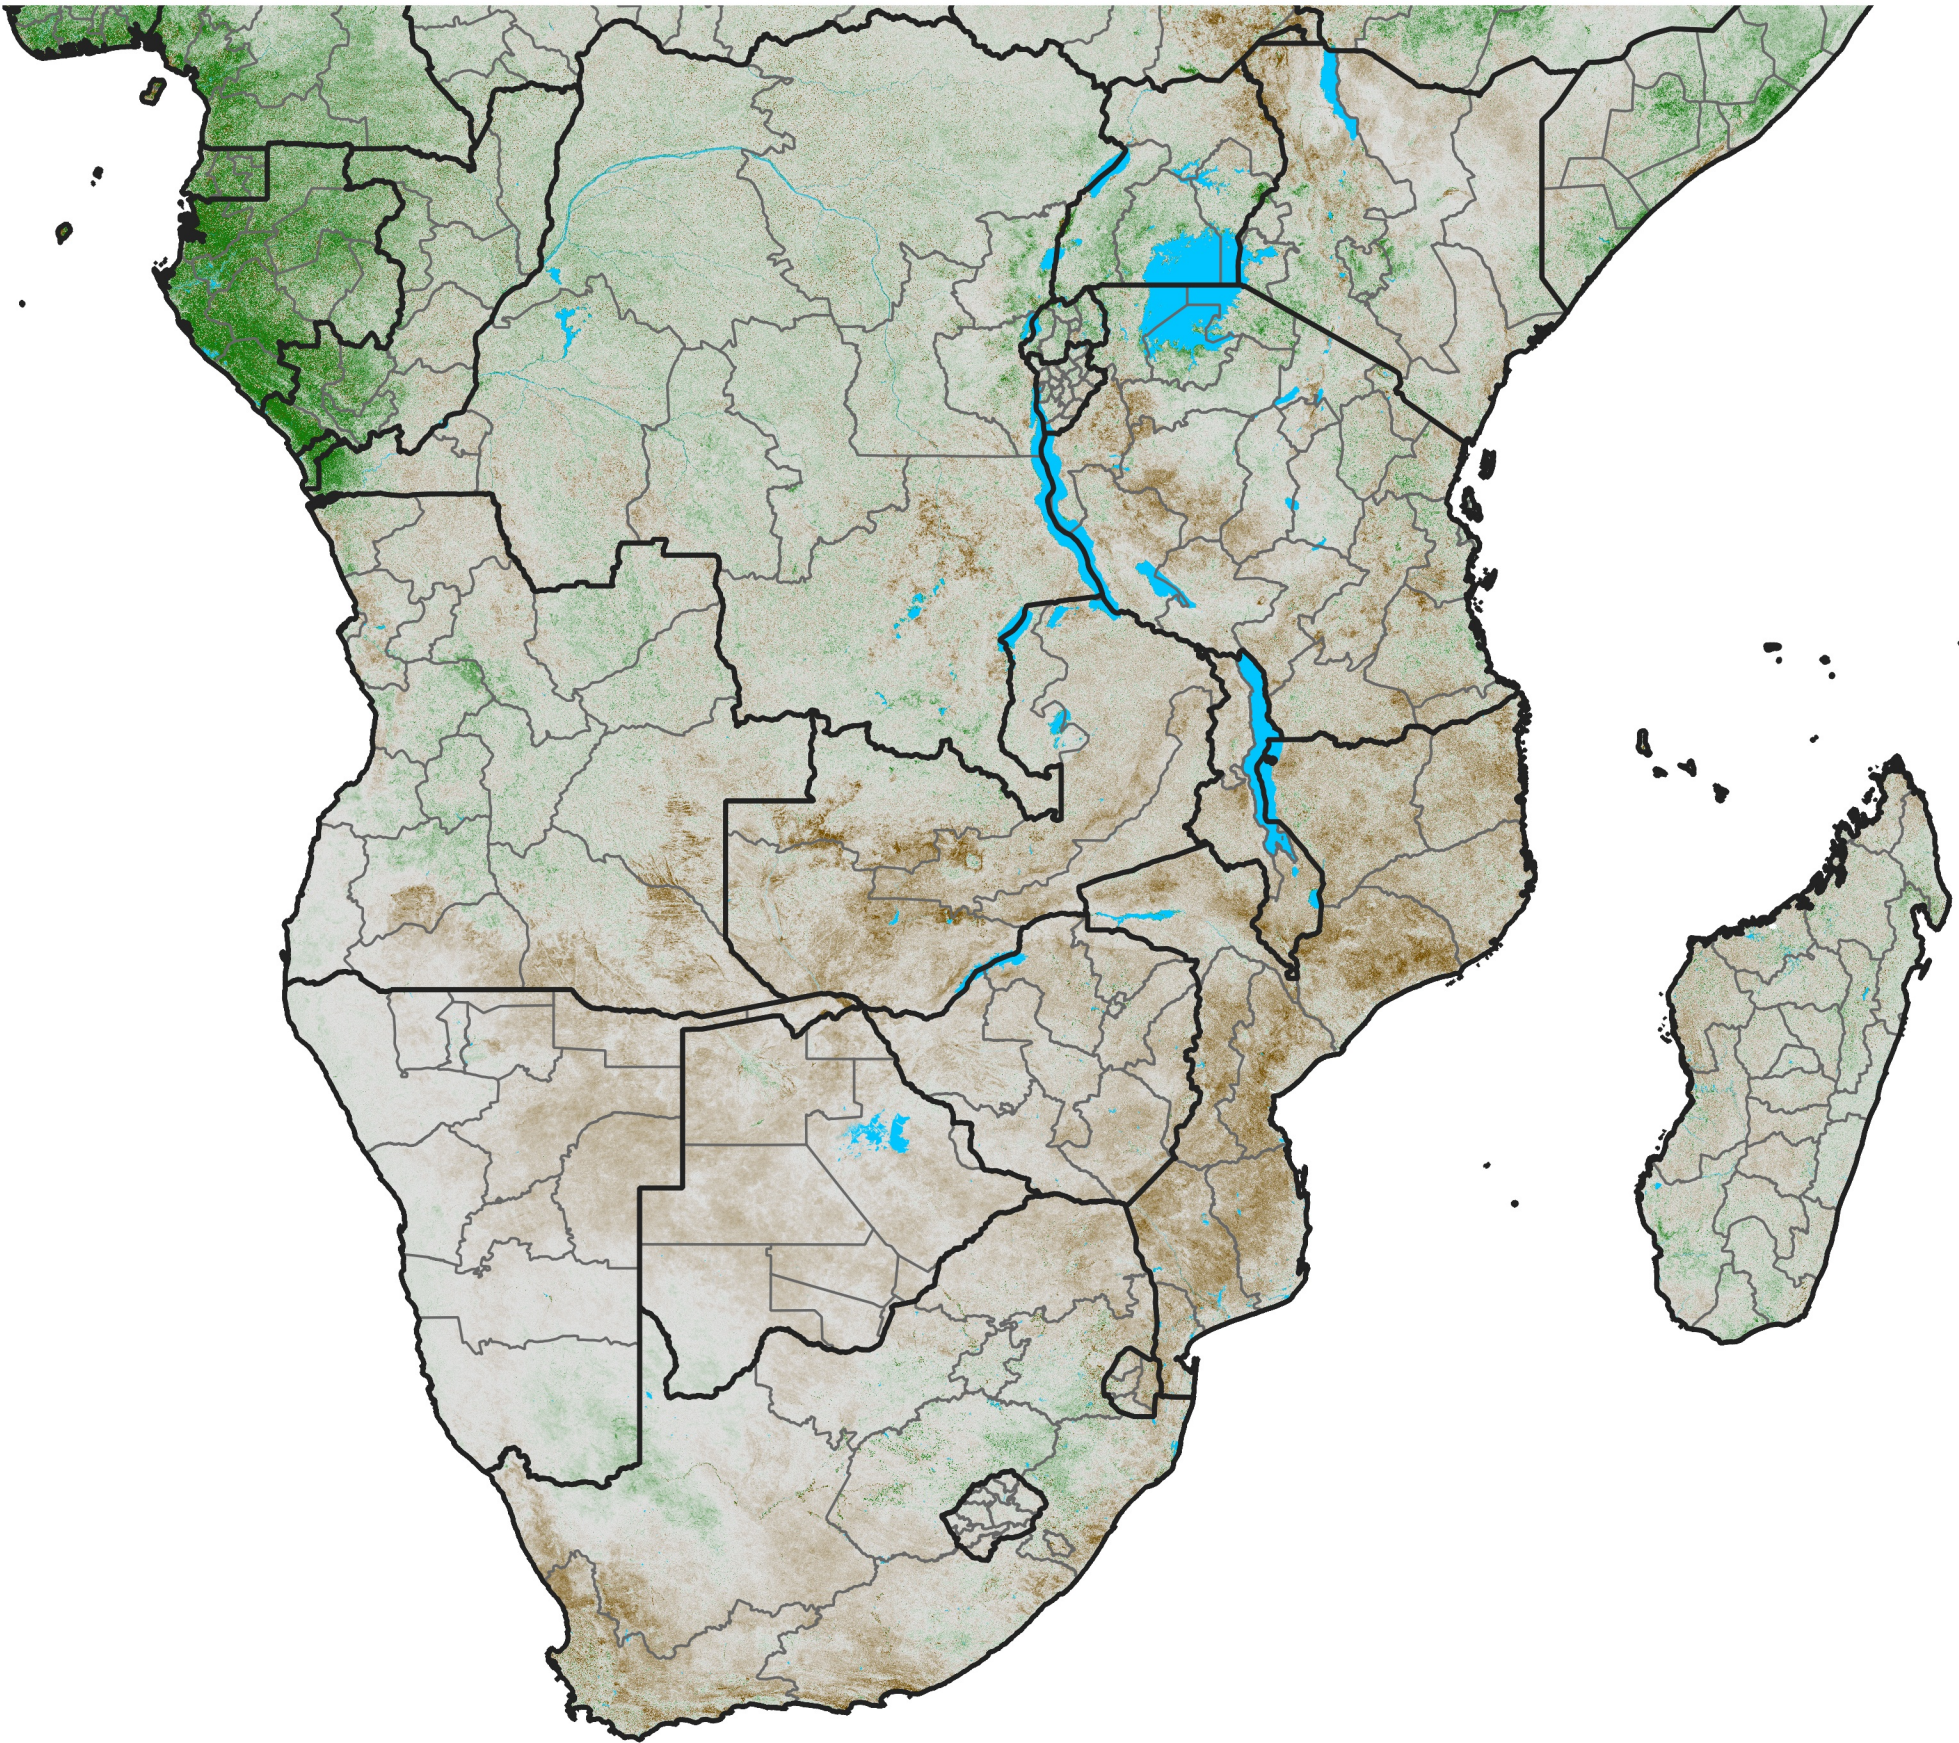

Southern Africa NDVI Anomaly

2005 minus mean (2003 - 2022)

Period 24 / August 21 - 31, 2005

NDVI Anomaly

< -0.3 -0.2 -0.1 -0.05 0.05 0.1 0.2 >0.3

Negative

No Difference

Positive