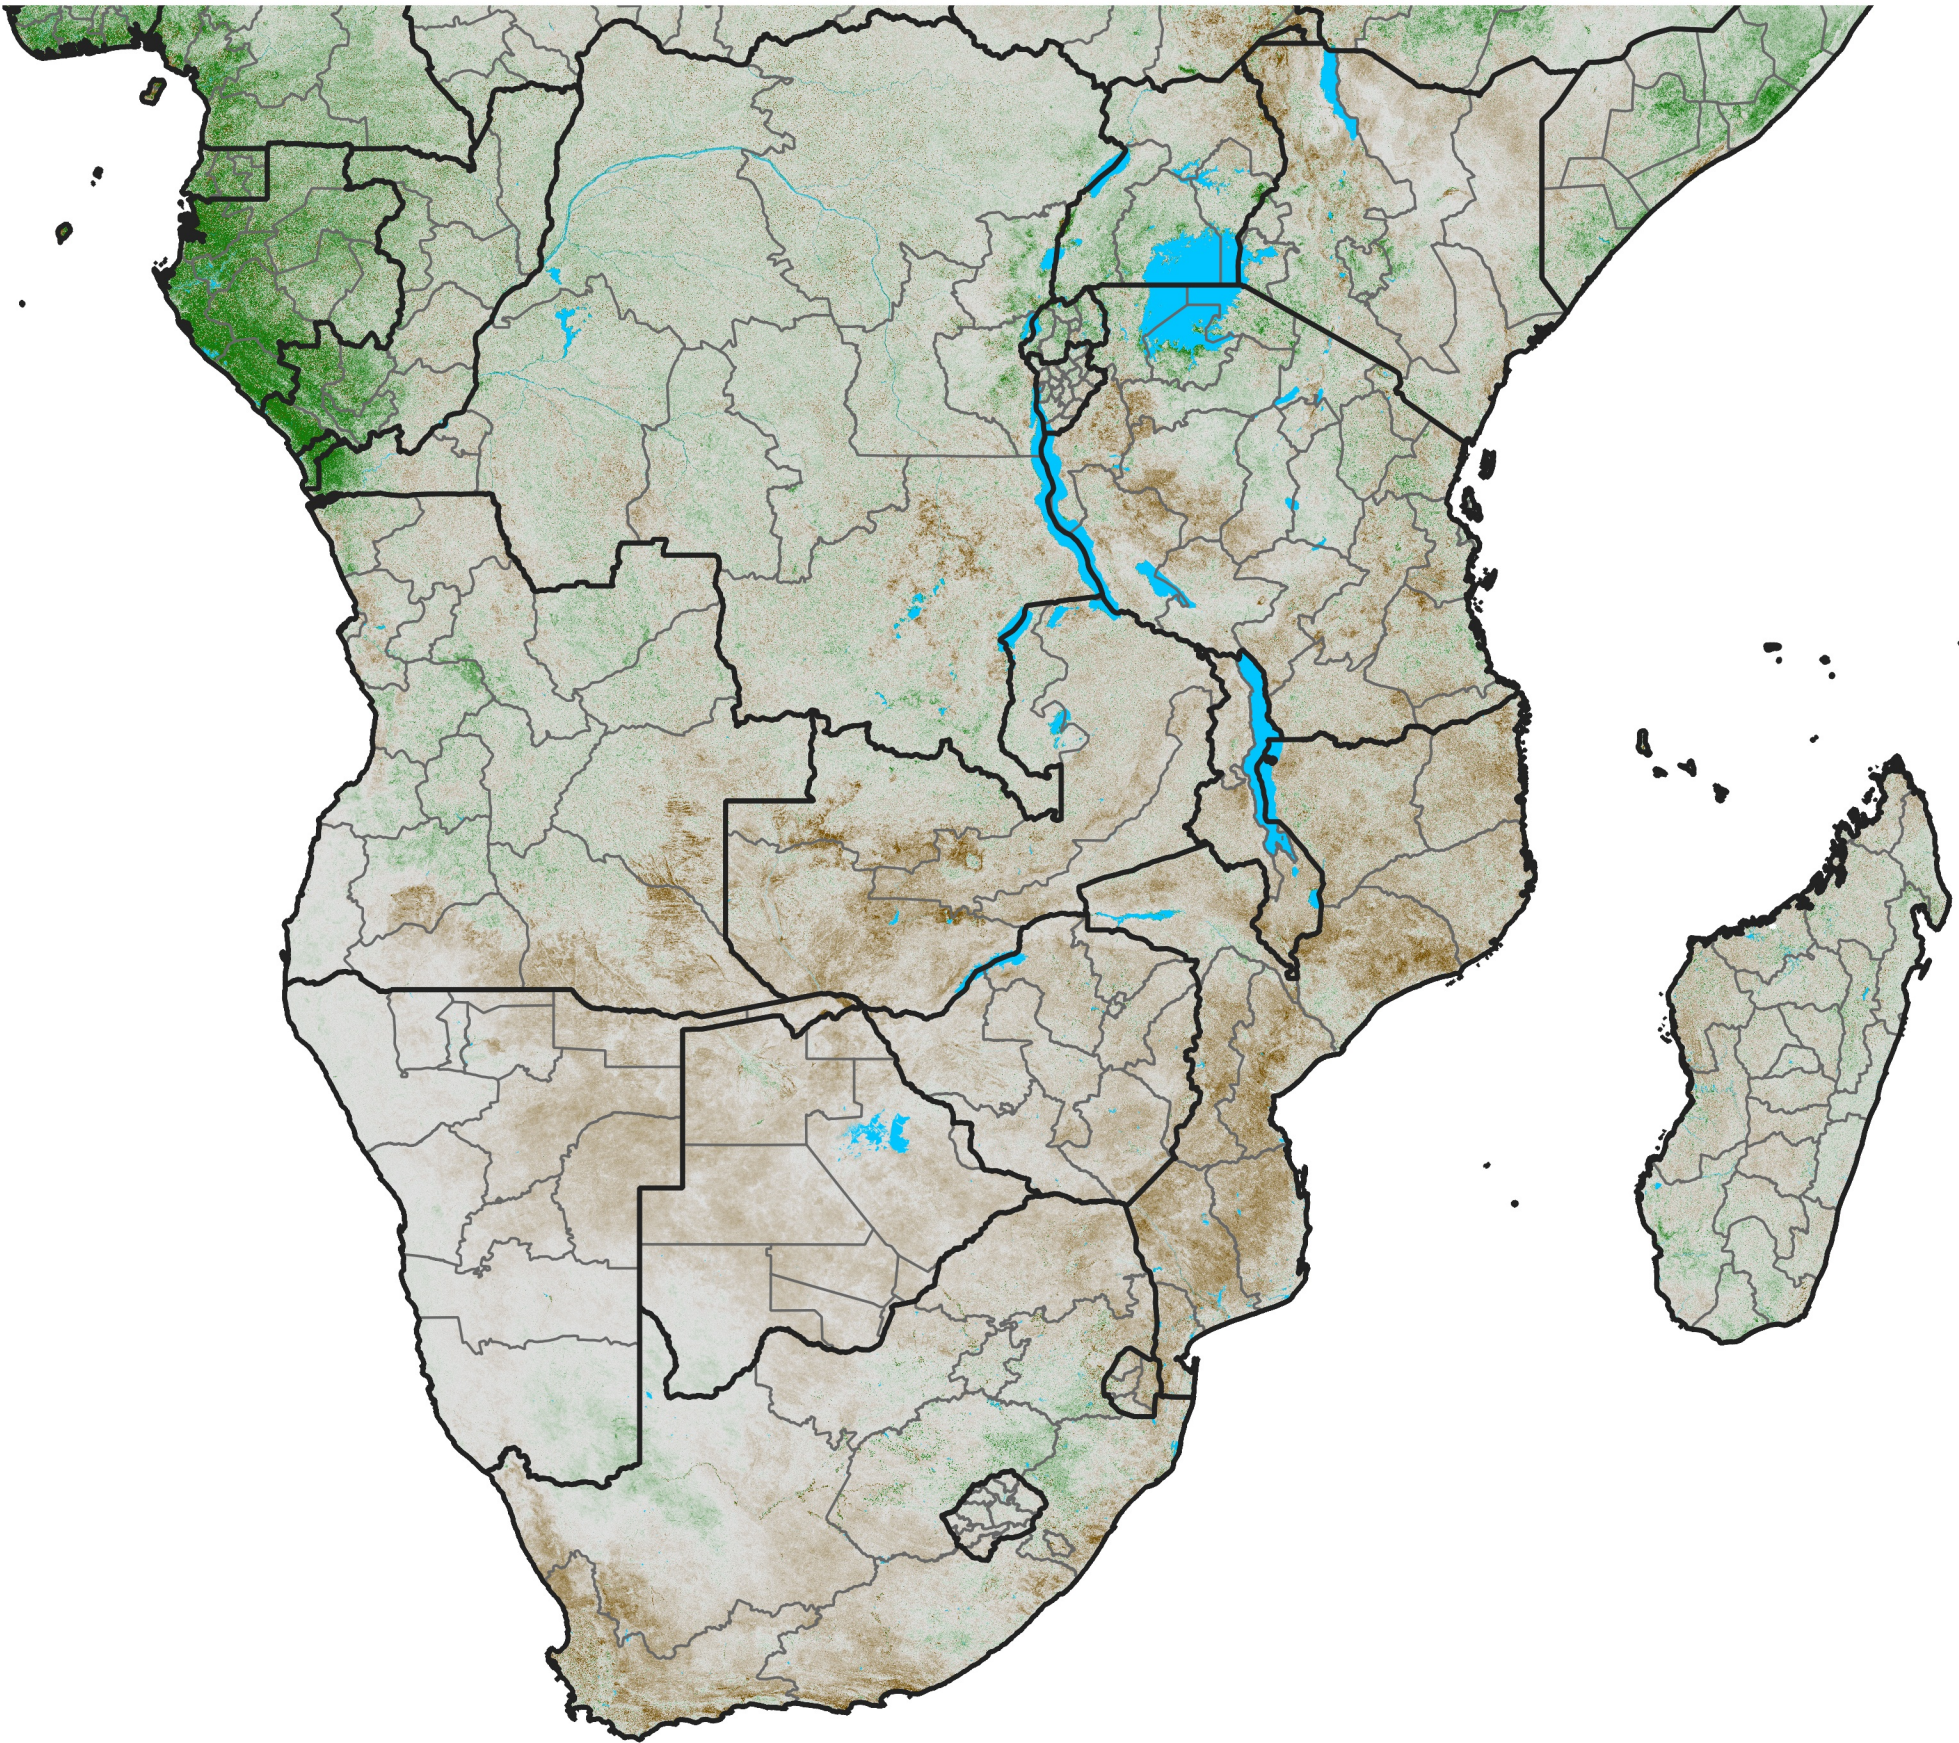

Southern Africa NDVI Anomaly

2005 minus mean (2003 - 2022)

Period 25 / September 01 - 10, 2005

NDVI Anomaly

< -0.3 -0.2 -0.1 -0.05 0.05 0.1 0.2 >0.3

Negative

No Difference

Positive