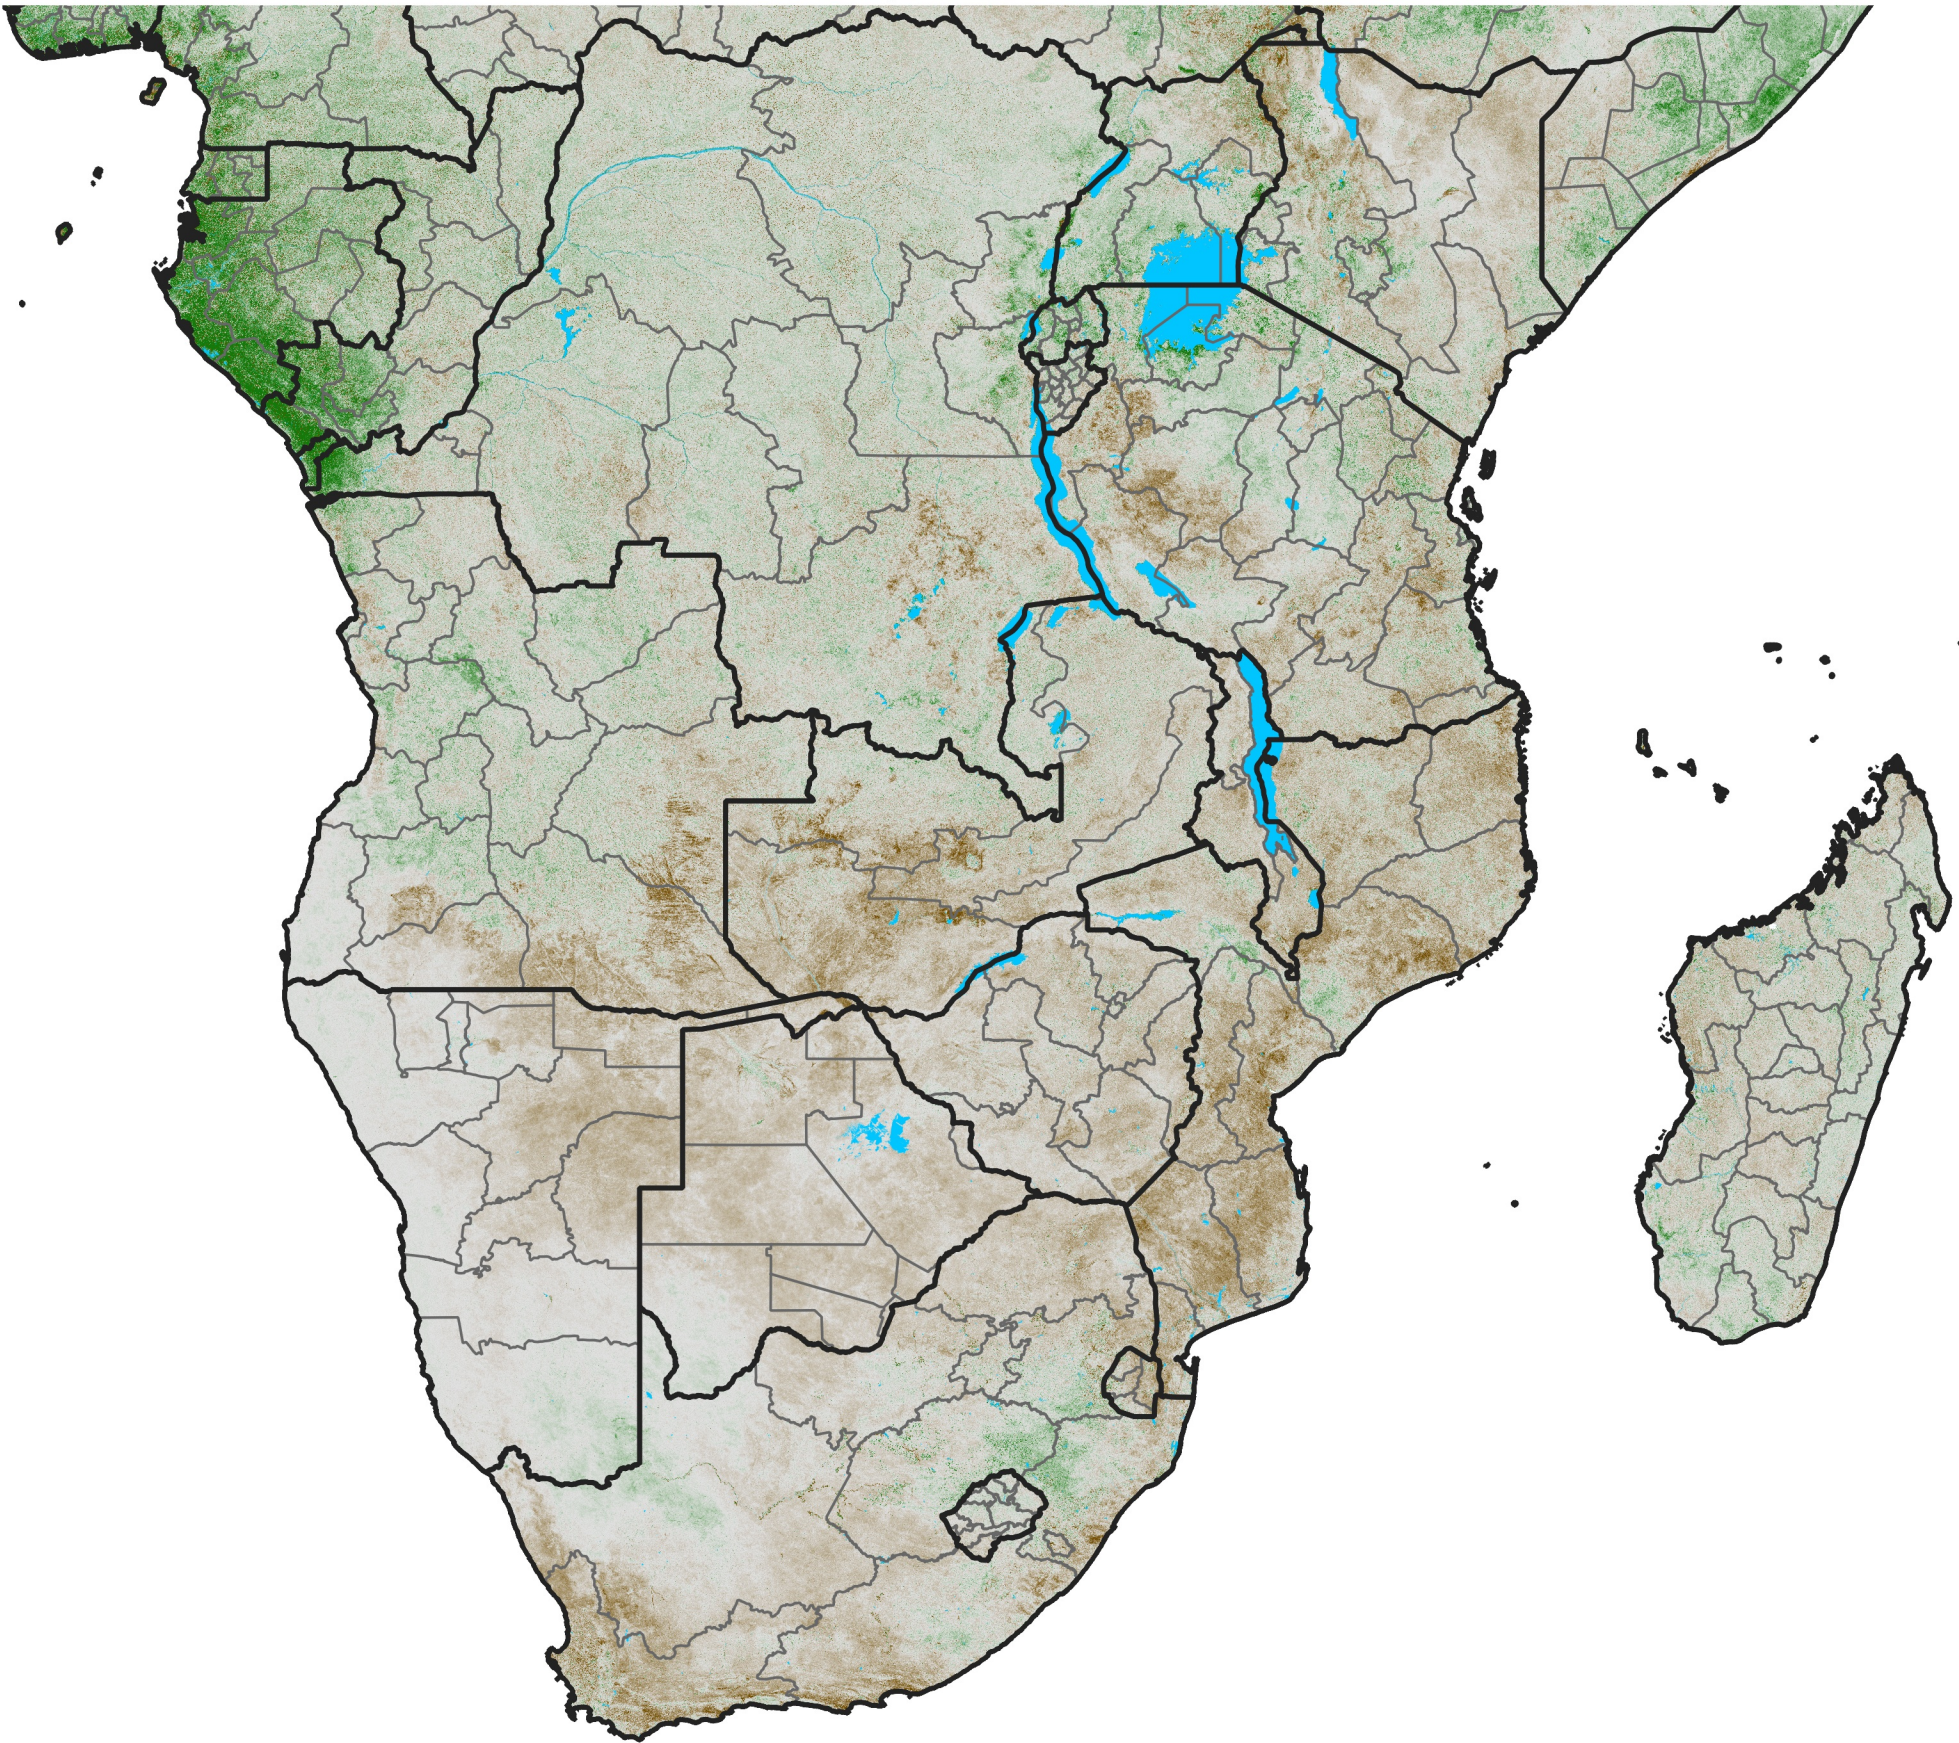

Southern Africa NDVI Anomaly

2005 minus mean (2003 - 2022)

Period 26 / September 11 - 20, 2005

NDVI Anomaly

< -0.3 -0.2 -0.1 -0.05 0.05 0.1 0.2 >0.3

Negative

No Difference

Positive