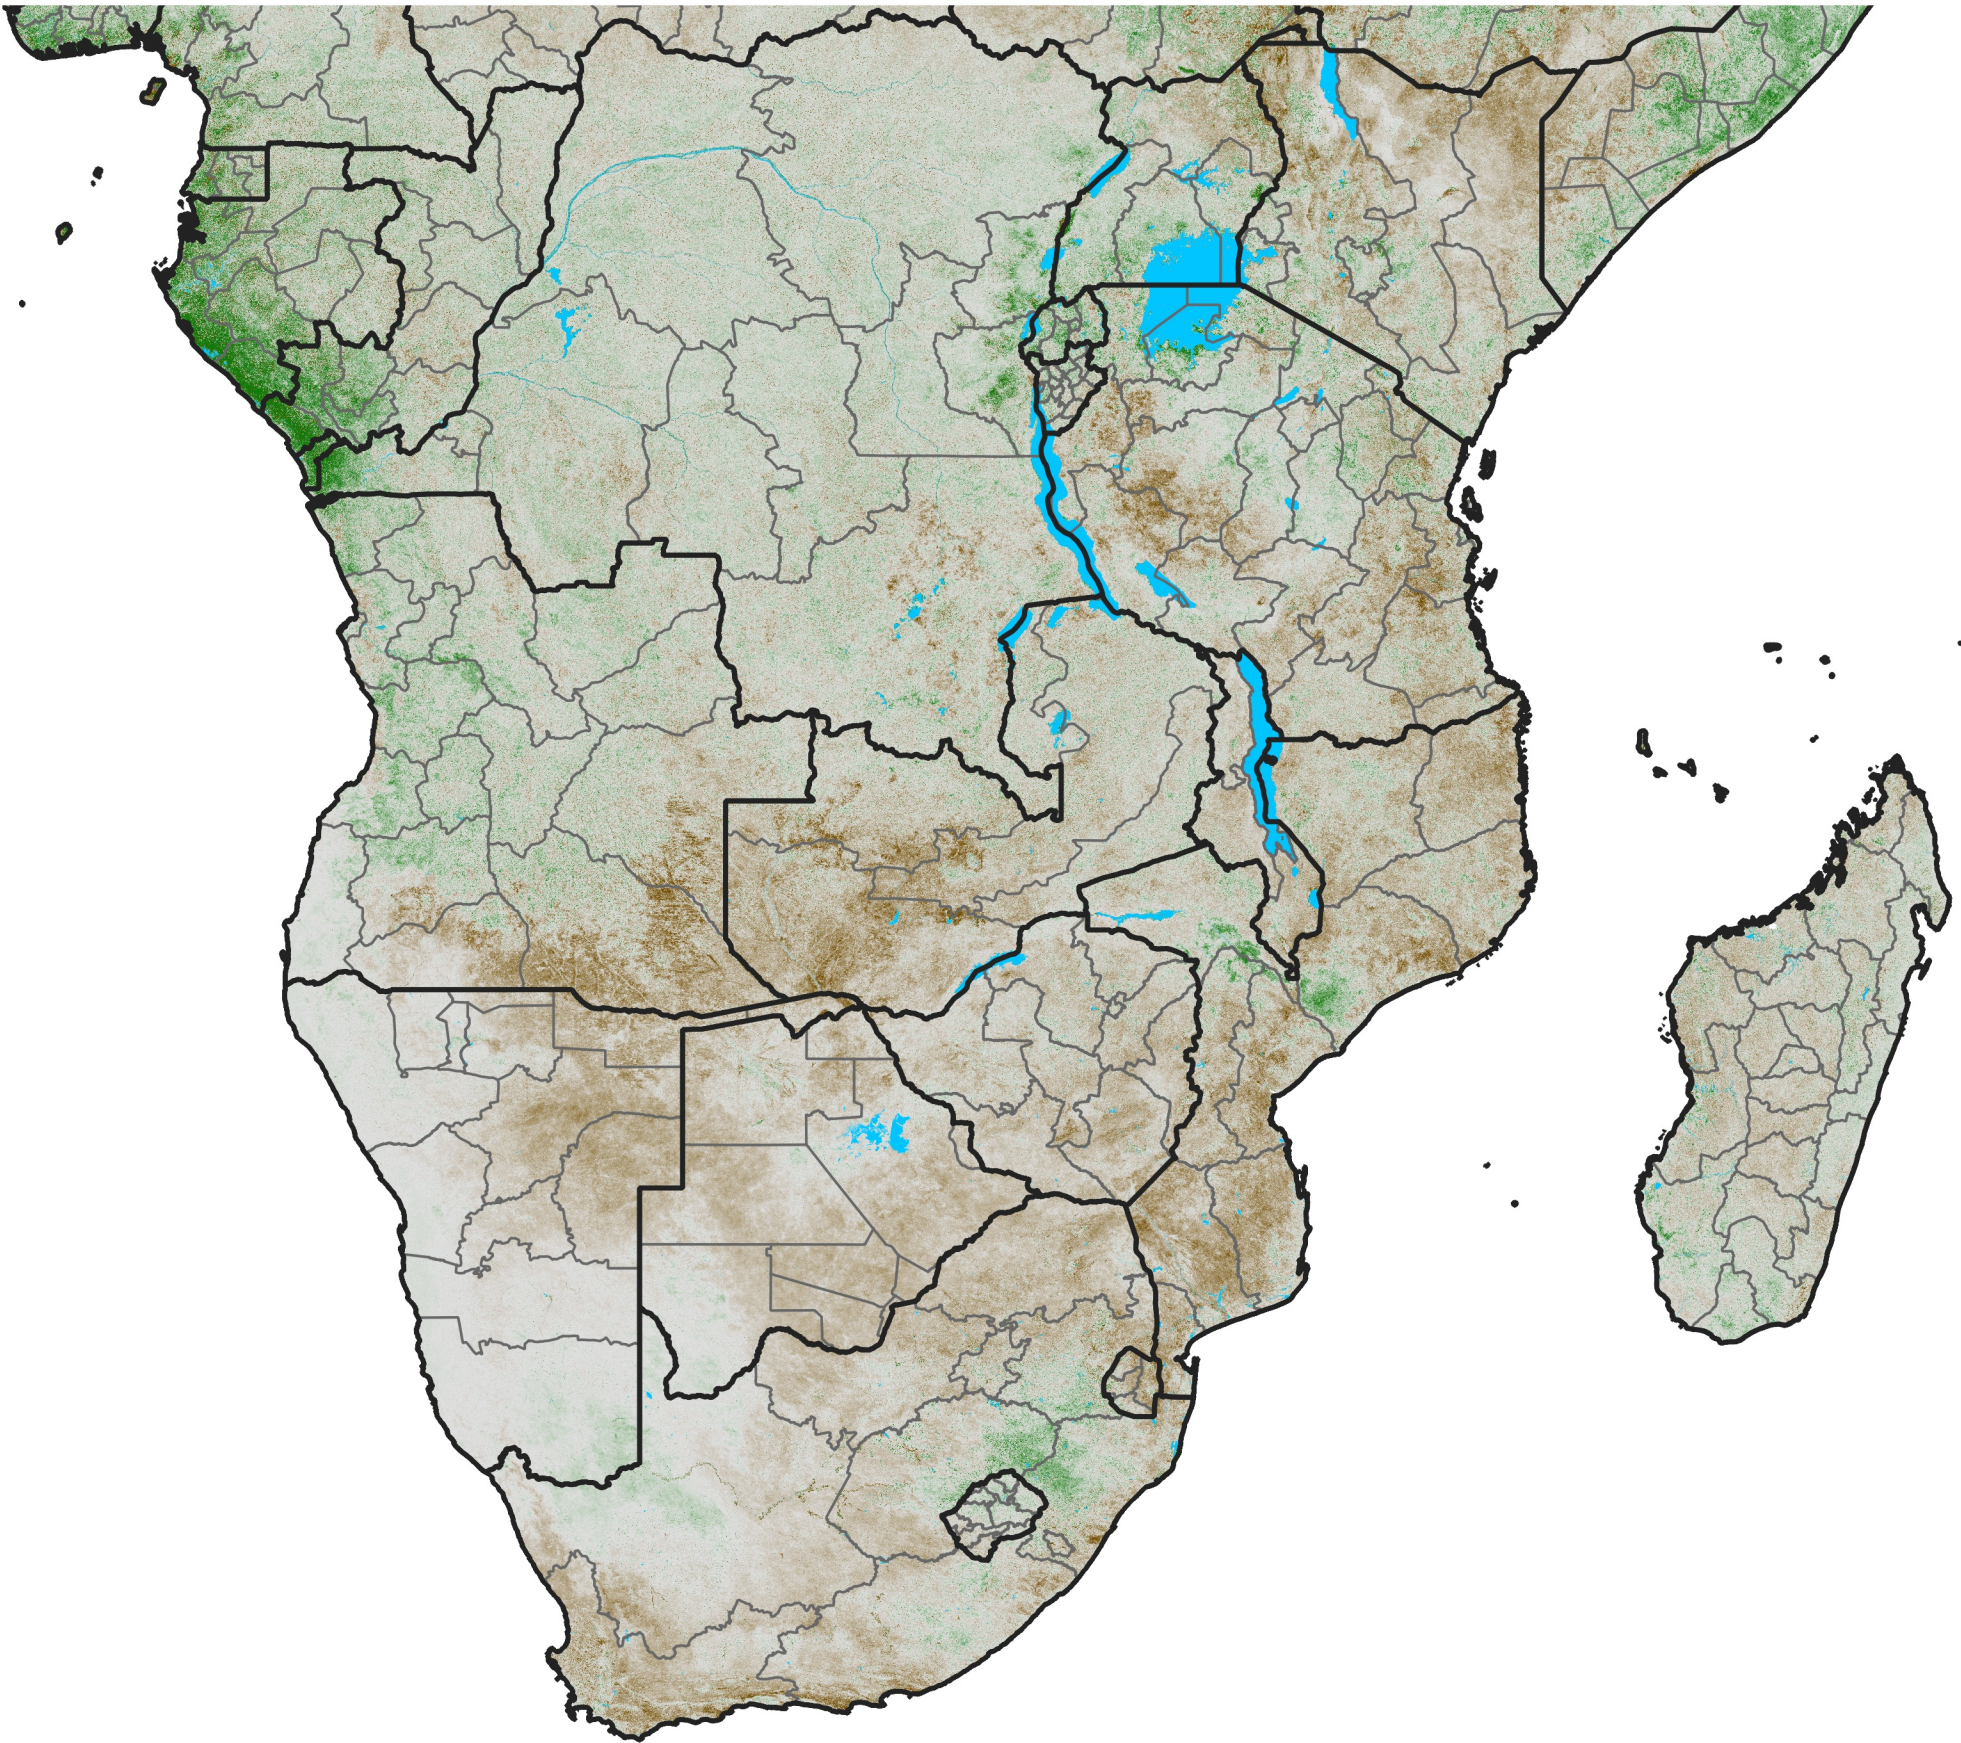

# Southern Africa NDVI Anomaly

2005 minus mean (2003 - 2022)

Period 28 / October 01 - 10, 2005

## NDVI Anomaly

< -0.3   -0.2   -0.1   -0.05   0.05   0.1   0.2   >0.3

Negative

No Difference

Positive