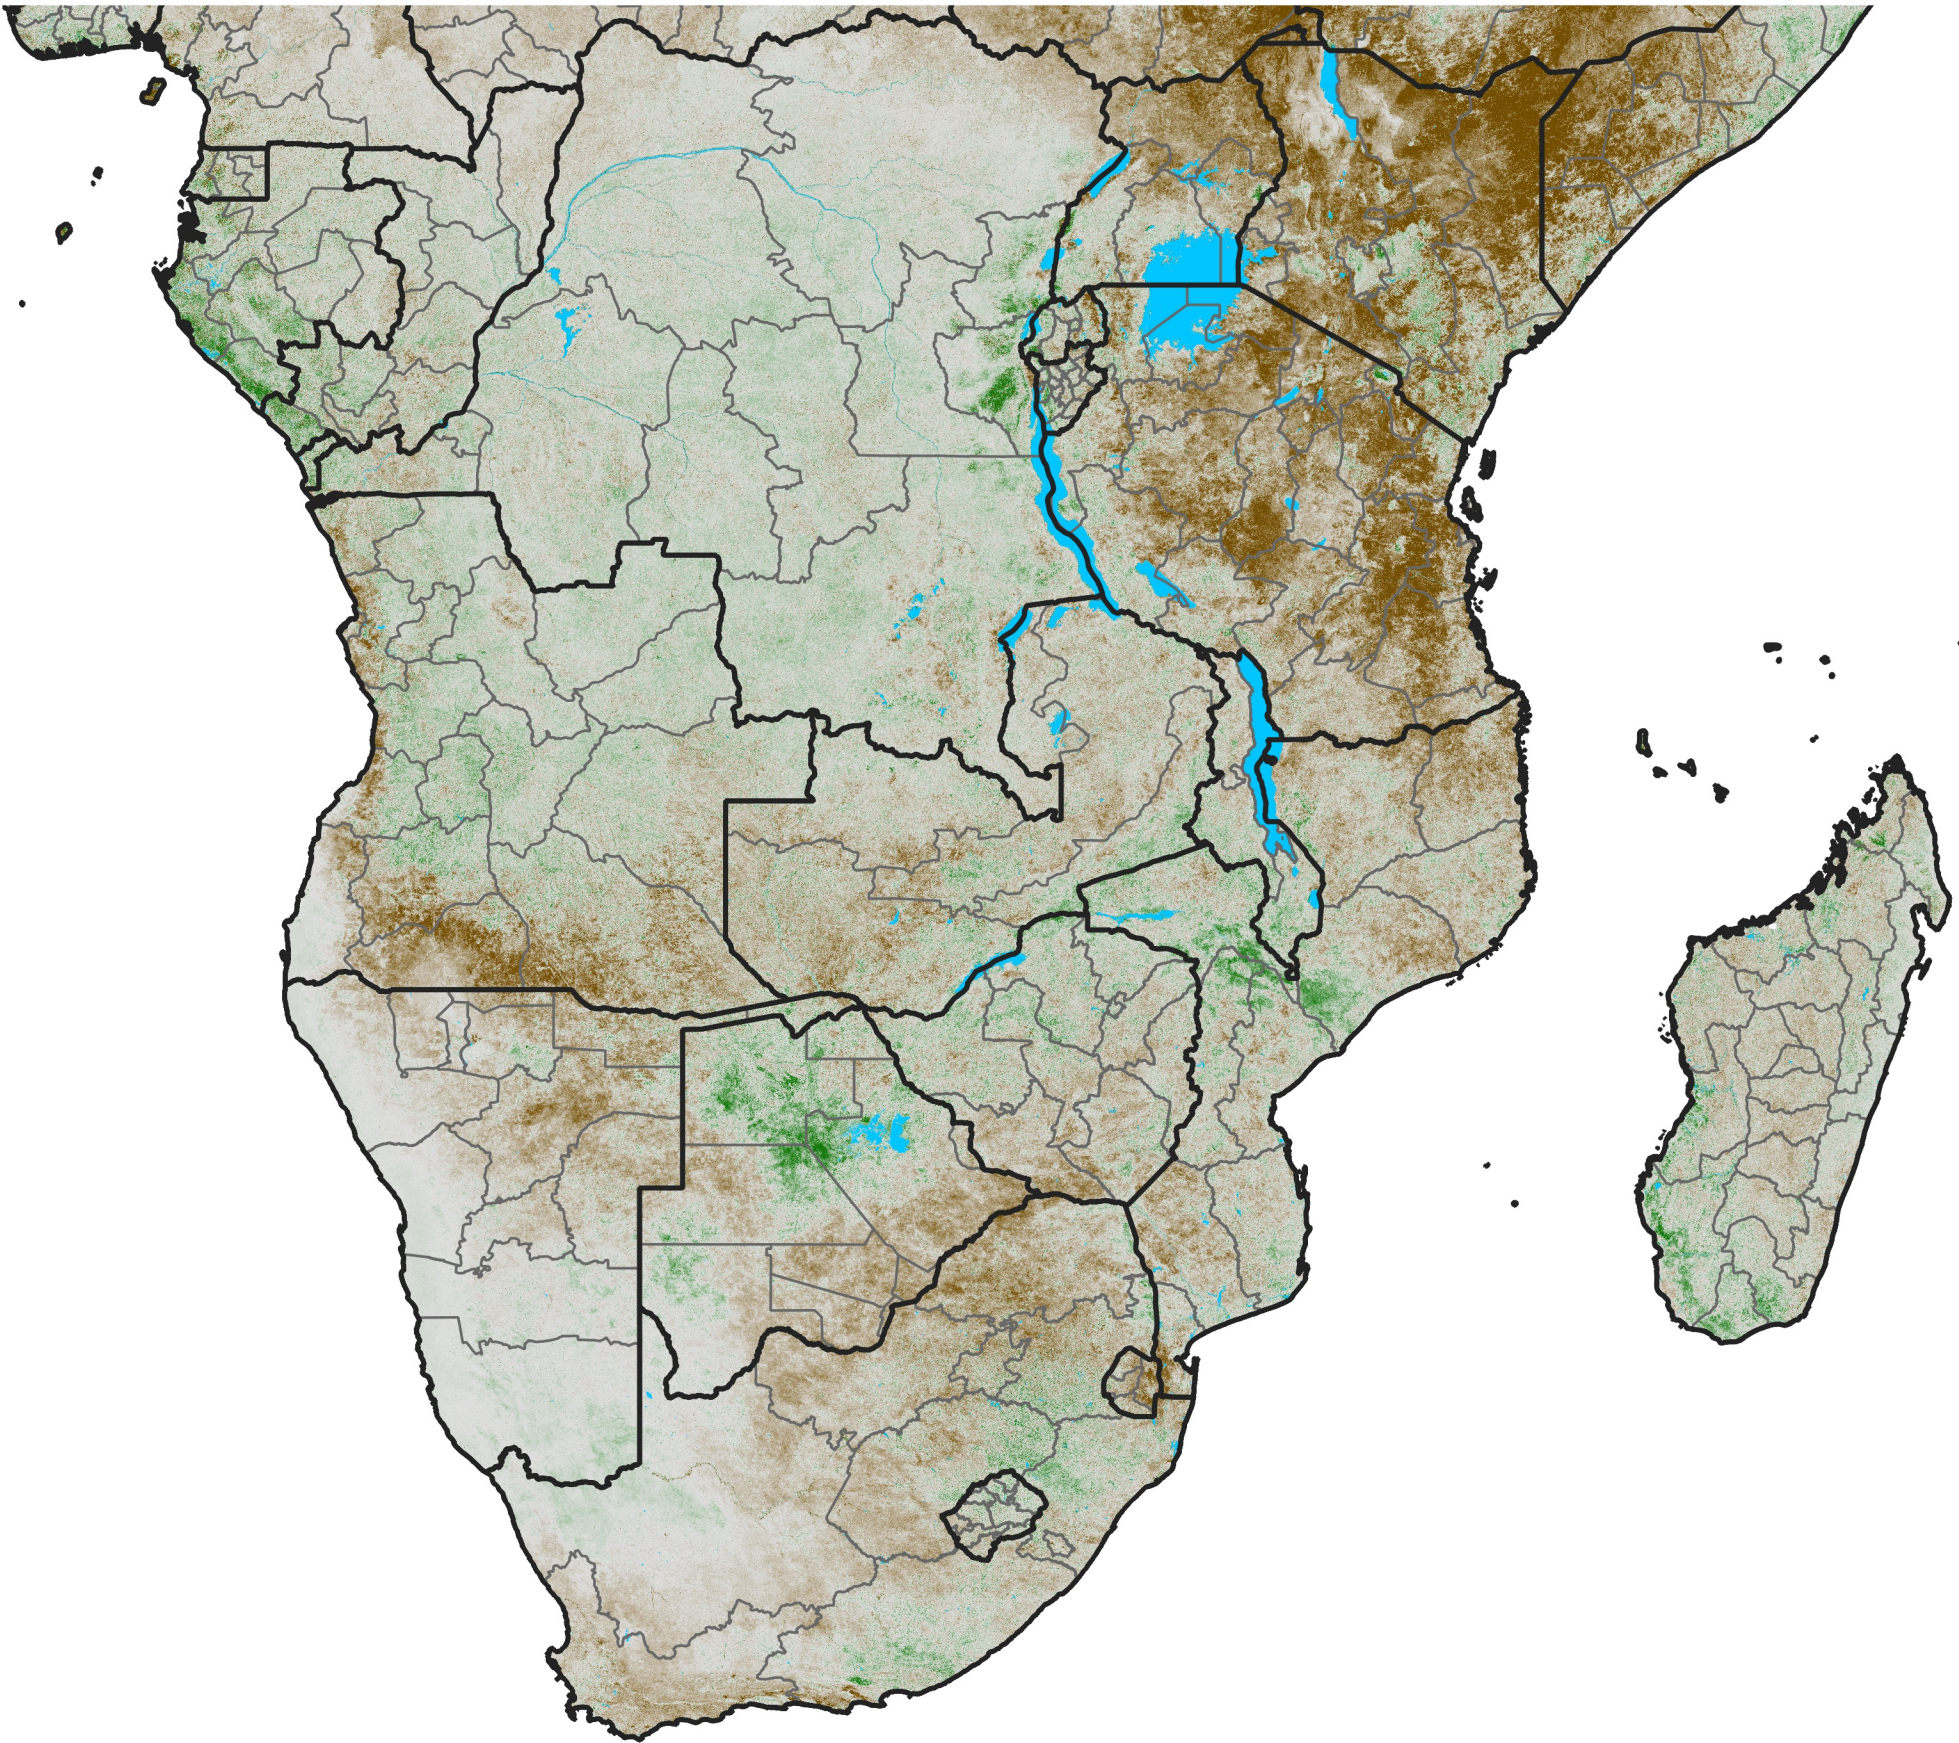

# Southern Africa NDVI Anomaly

2005 minus mean (2003 - 2022)

Period 33 / November 21 - 30, 2005

## NDVI Anomaly

< -0.3   -0.2   -0.1   -0.05   0.05   0.1   0.2   >0.3

Negative

No Difference

Positive