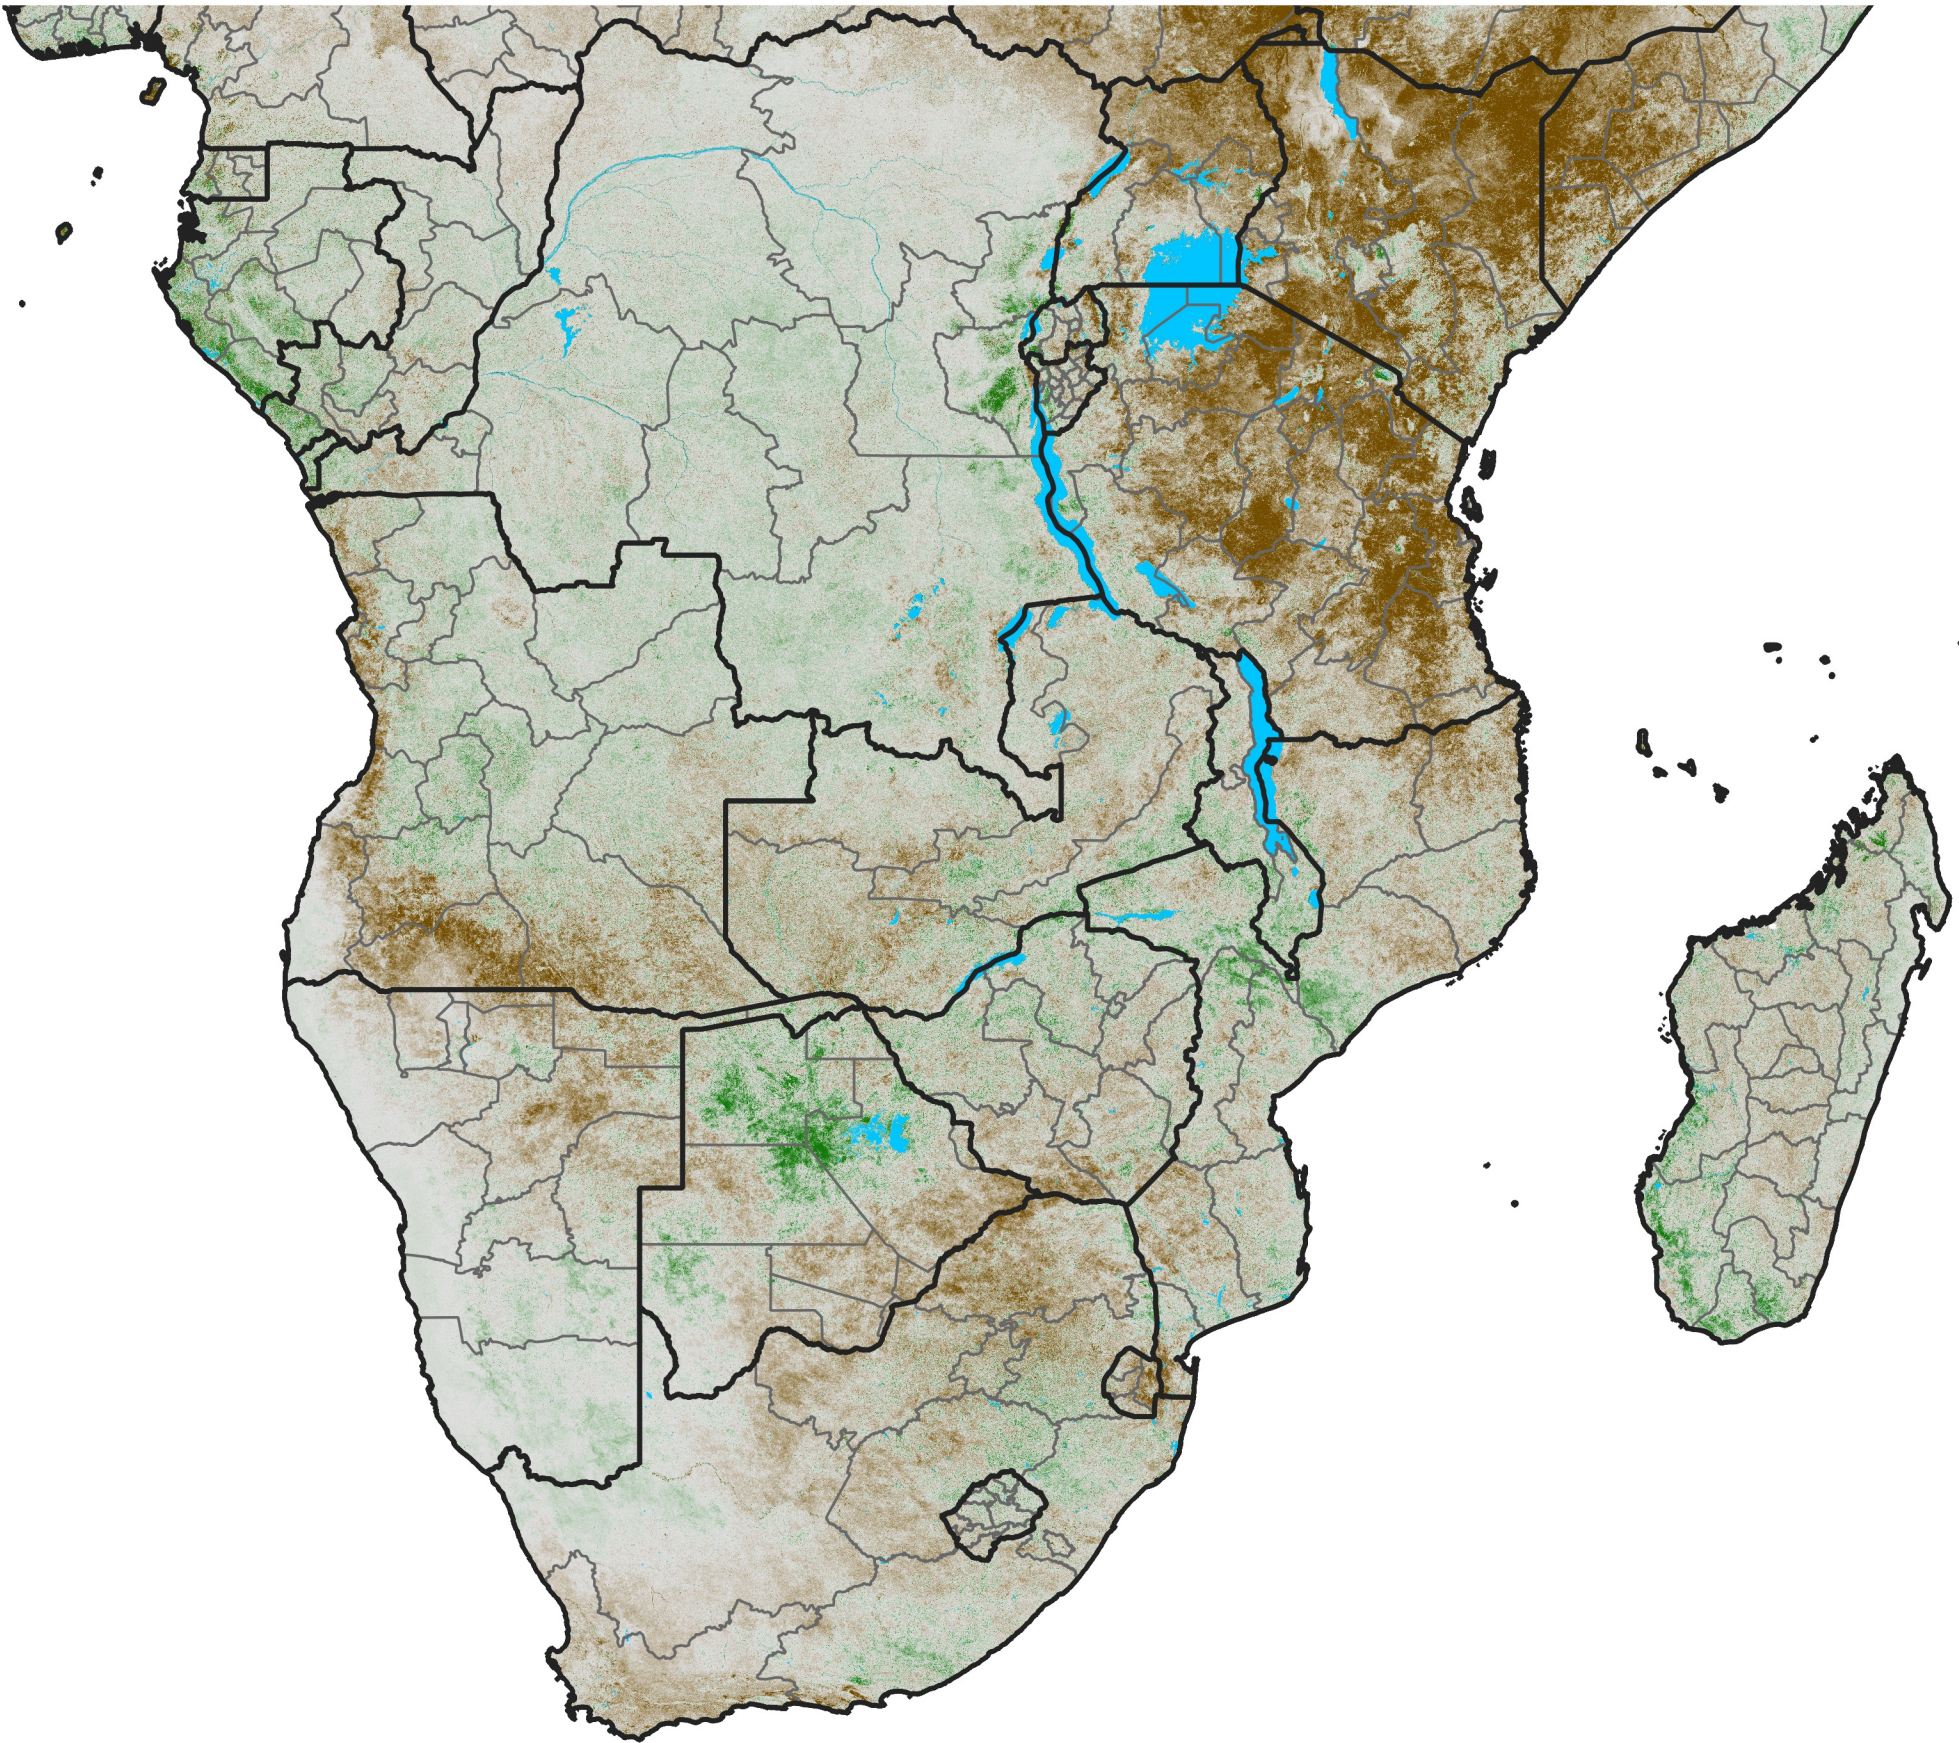

Southern Africa NDVI Anomaly

2005 minus mean (2003 - 2022)

Period 34 / December 01 - 10, 2005

NDVI Anomaly

< -0.3 -0.2 -0.1 -0.05 0.05 0.1 0.2 >0.3

Negative

No Difference

Positive