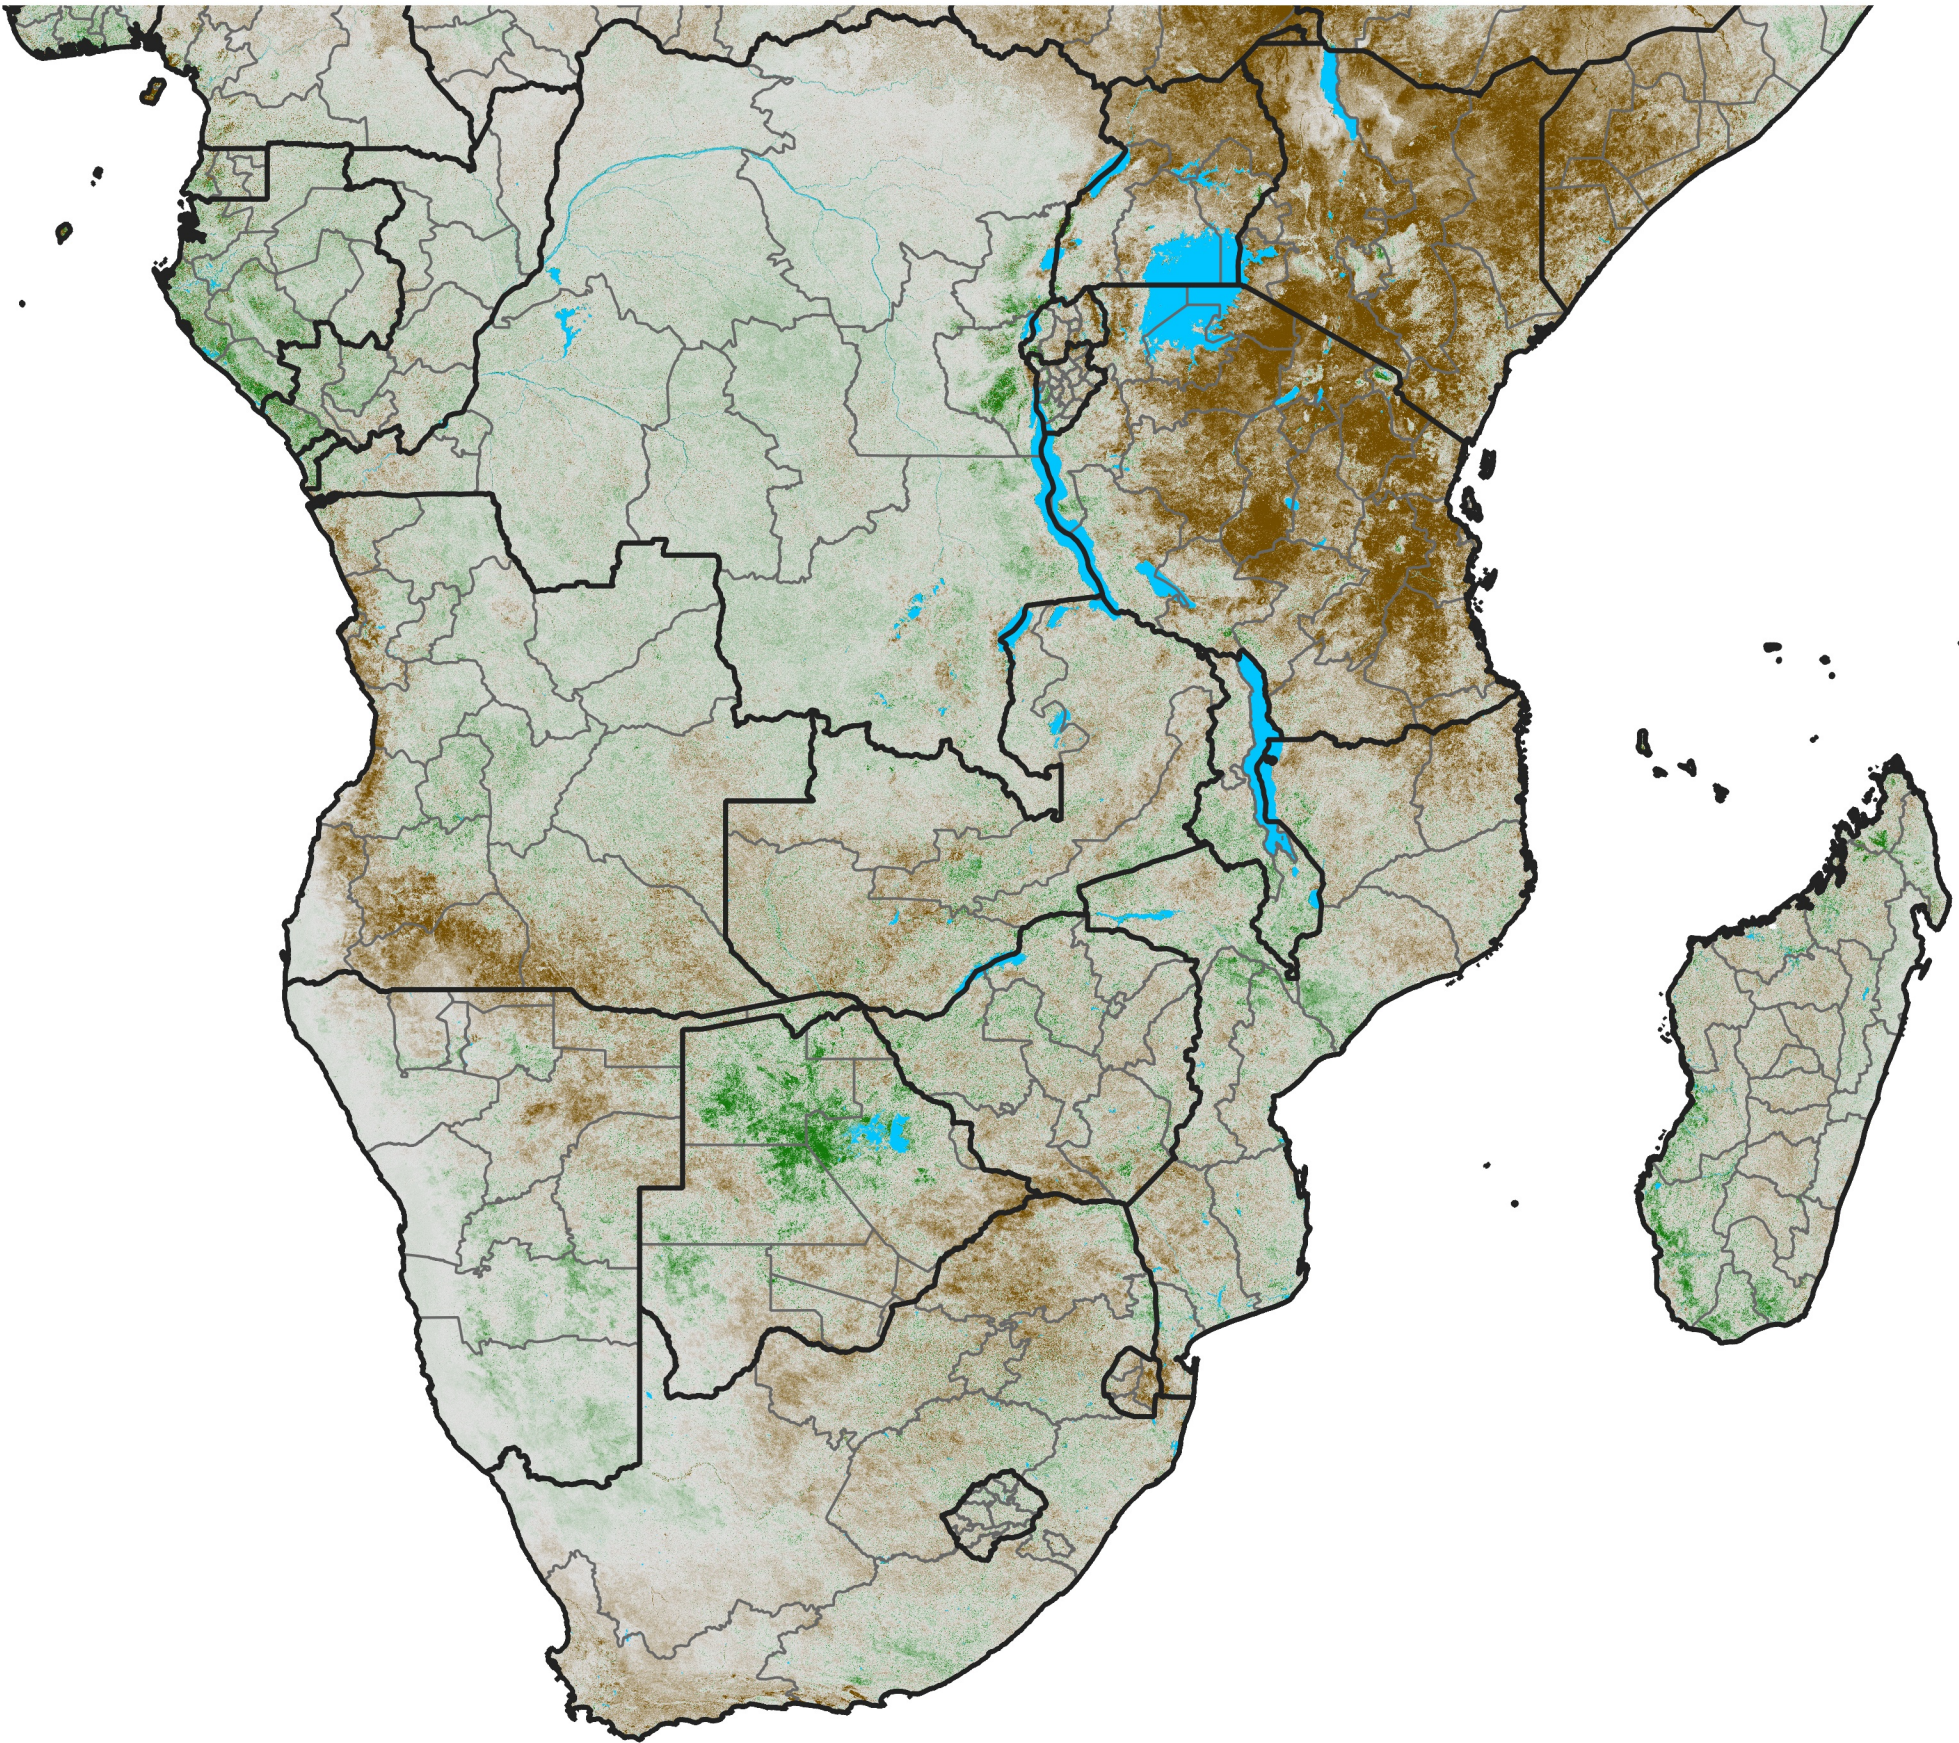

Southern Africa NDVI Anomaly

2005 minus mean (2003 - 2022)

Period 35 / December 11 - 20, 2005

NDVI Anomaly

< -0.3 -0.2 -0.1 -0.05 0.05 0.1 0.2 >0.3

Negative

No Difference

Positive