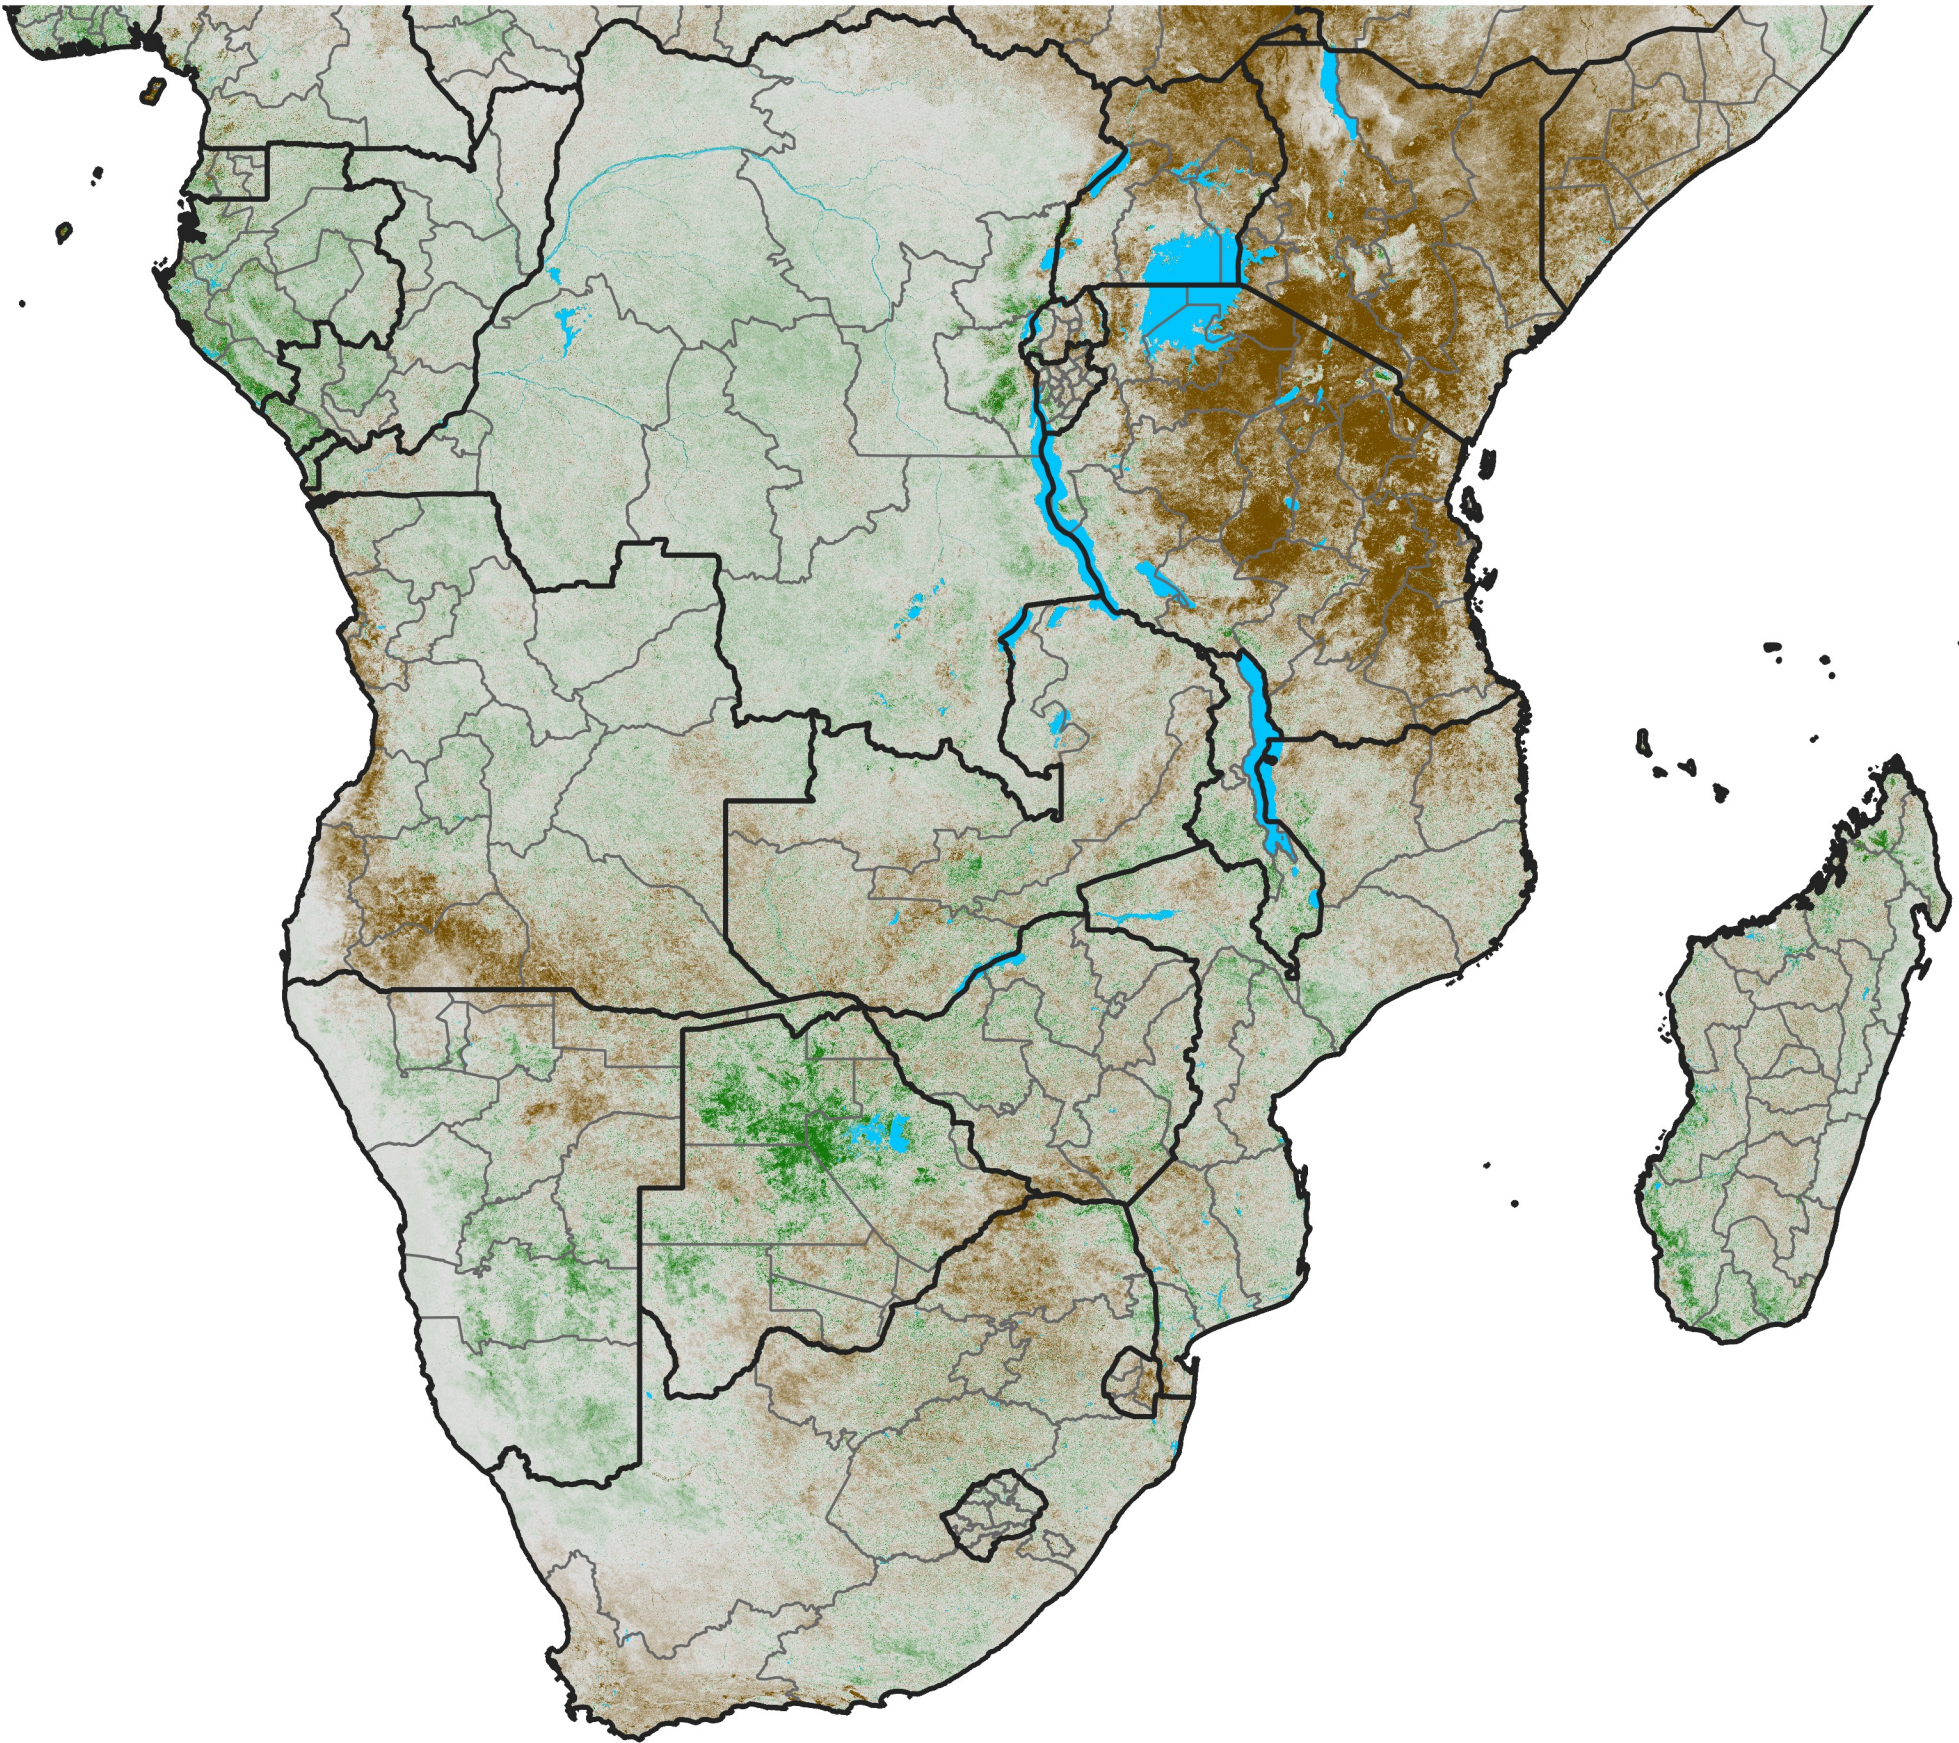

Southern Africa NDVI Anomaly

2005 minus mean (2003 - 2022)

Period 36 / December 21 - 31, 2005

NDVI Anomaly

< -0.3 -0.2 -0.1 -0.05 0.05 0.1 0.2 >0.3

Negative

No Difference

Positive