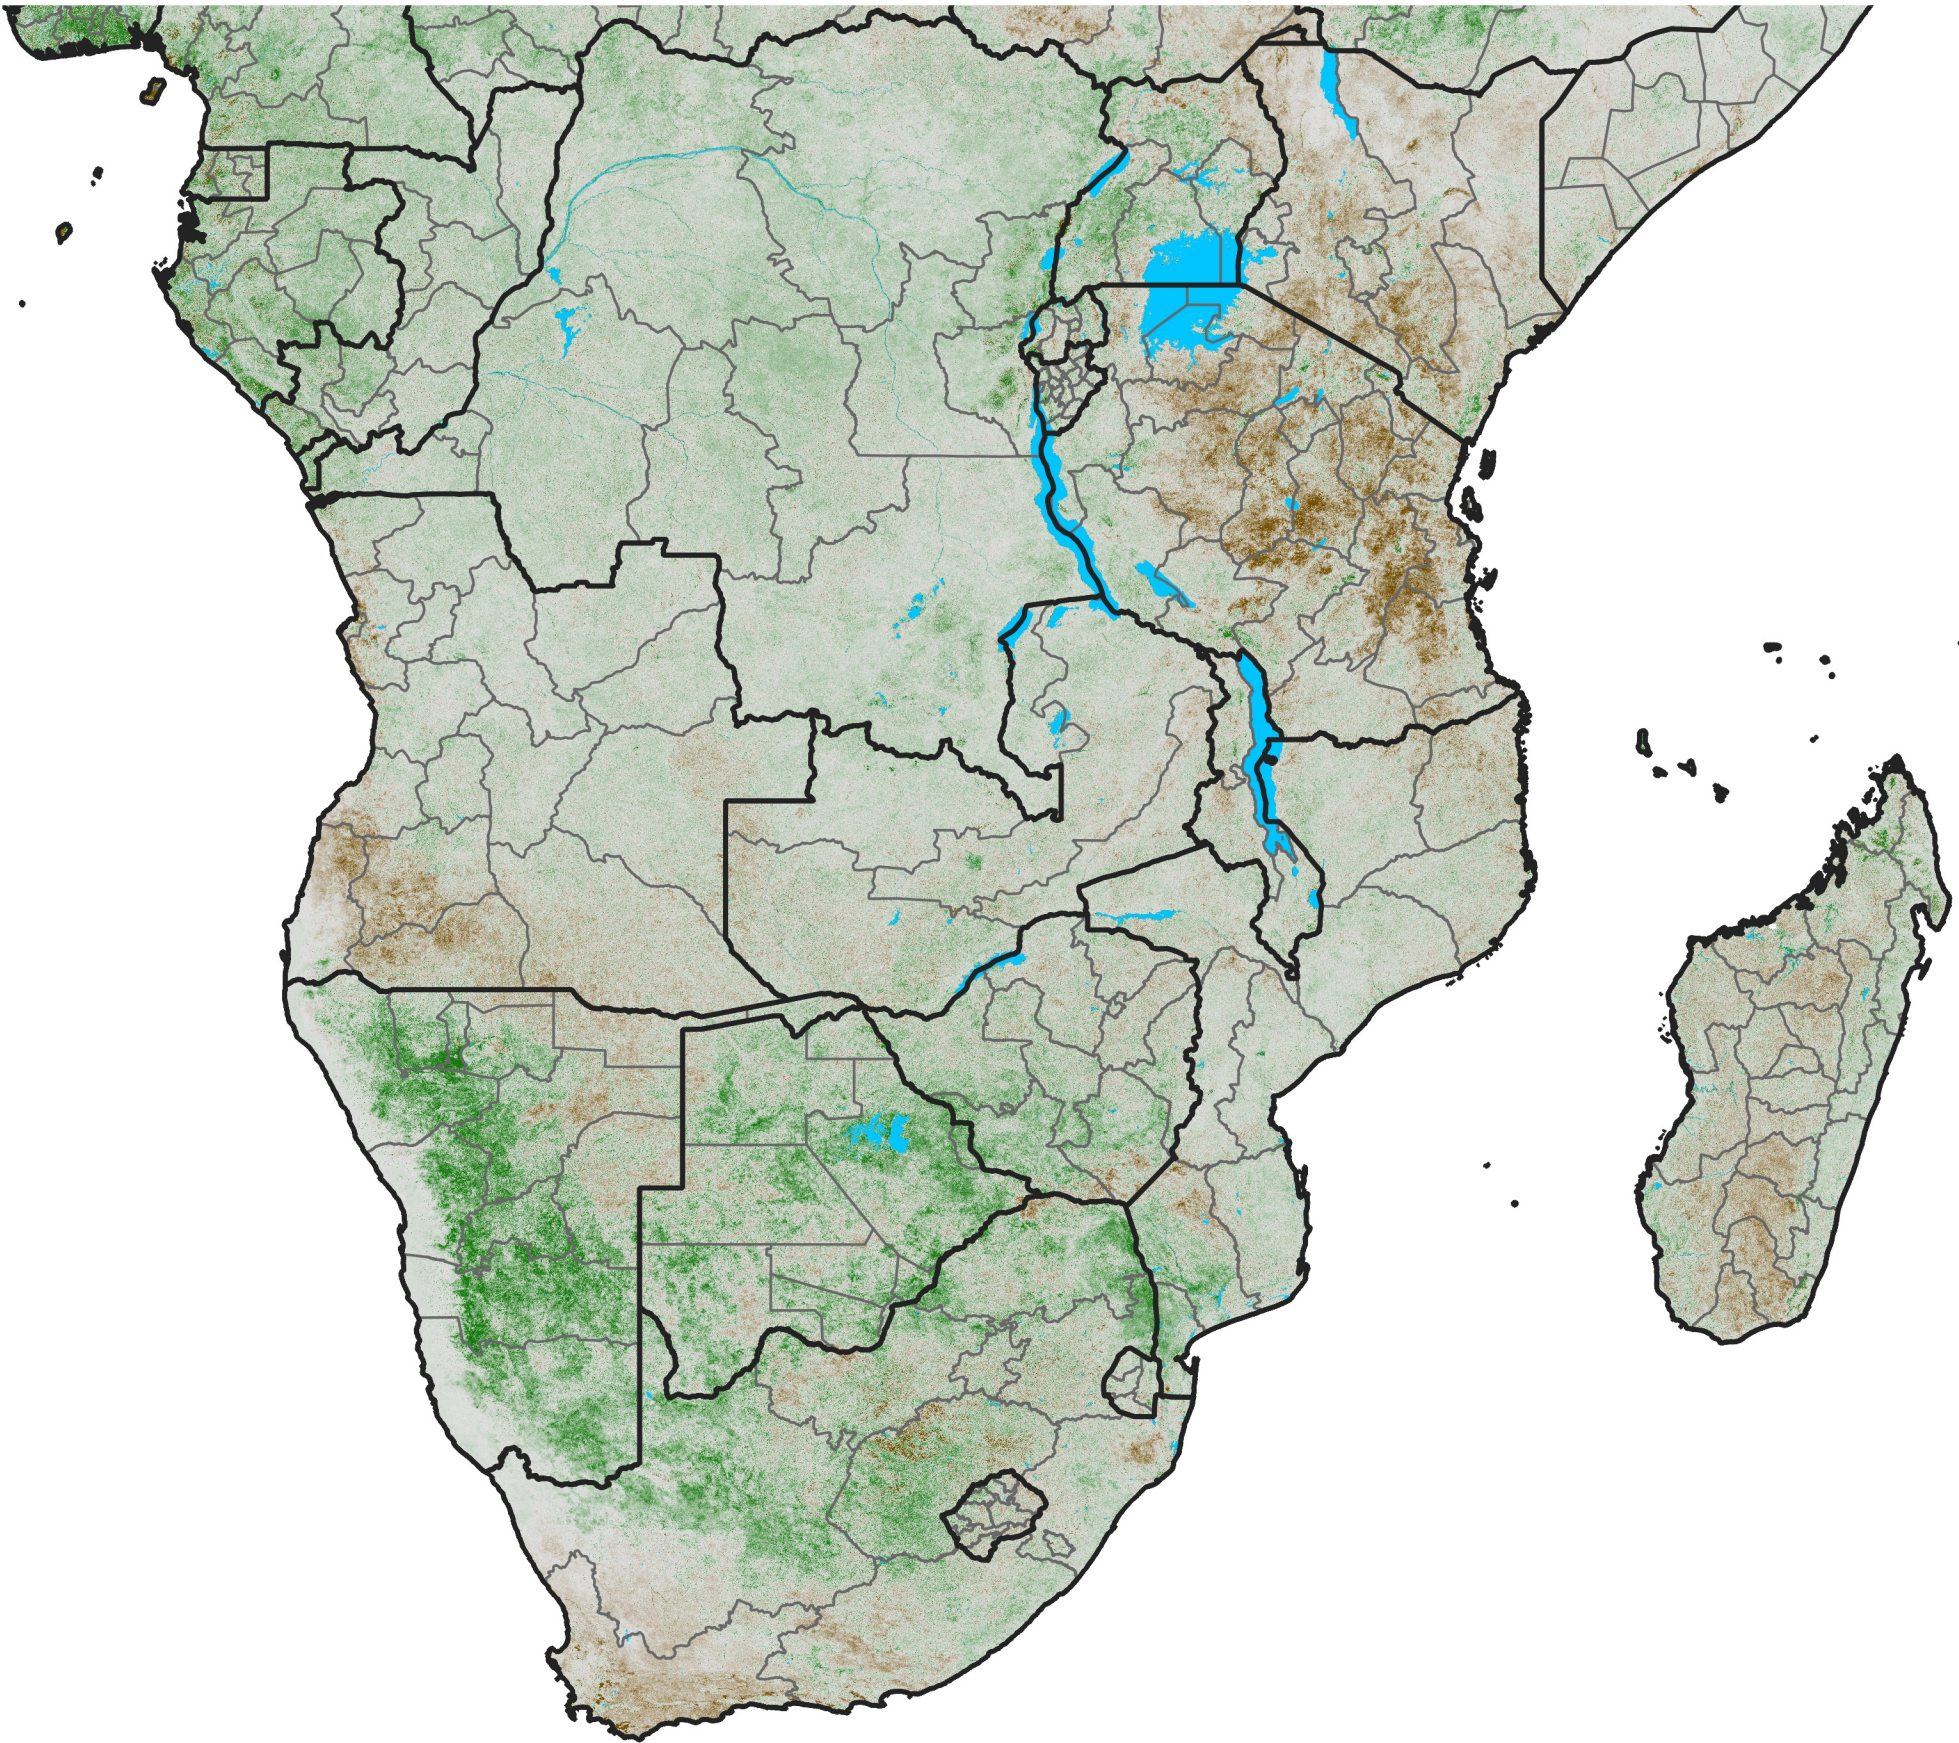

# Southern Africa NDVI Anomaly

2006 minus mean (2003 - 2022)

Period 06 / February 21 - 28, 2006

### NDVI Anomaly

< -0.3   -0.2   -0.1   -0.05   0.05   0.1   0.2   >0.3

Negative

No Difference

Positive