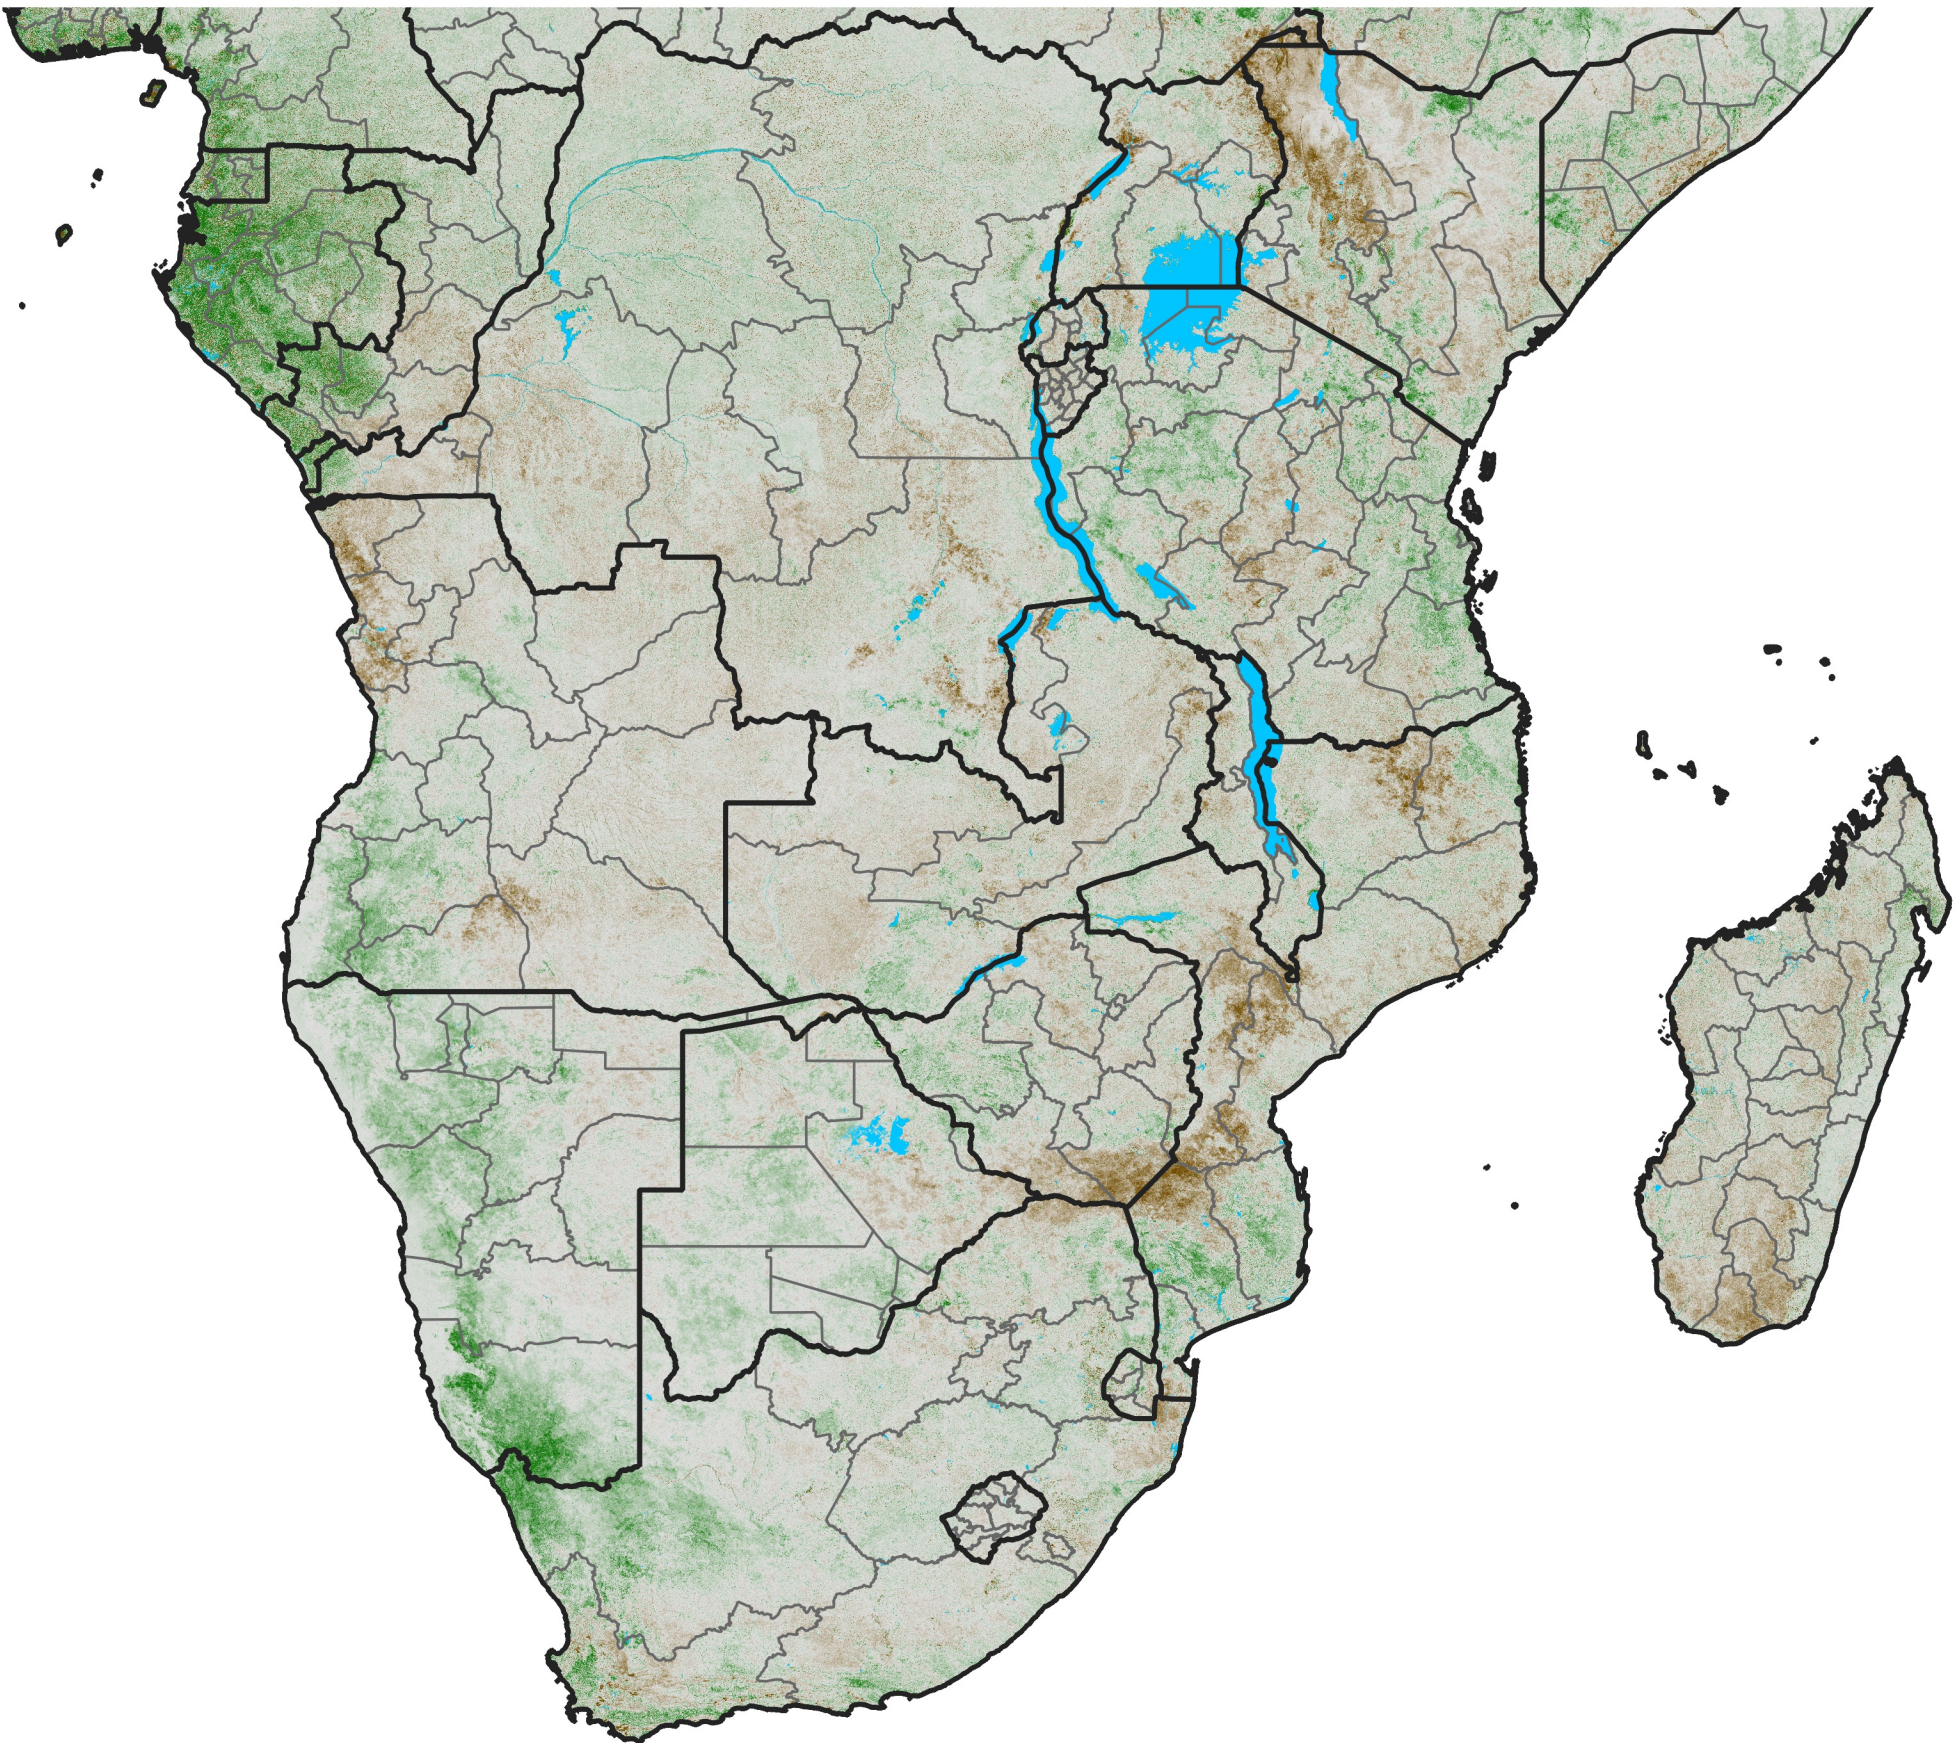

# Southern Africa

## NDVI Anomaly

2006 minus mean (2003 - 2022)

Period 18 / June 21 - 30, 2006

### NDVI Anomaly

< -0.3   -0.2   -0.1   -0.05   0.05   0.1   0.2   >0.3

Negative

No Difference

Positive