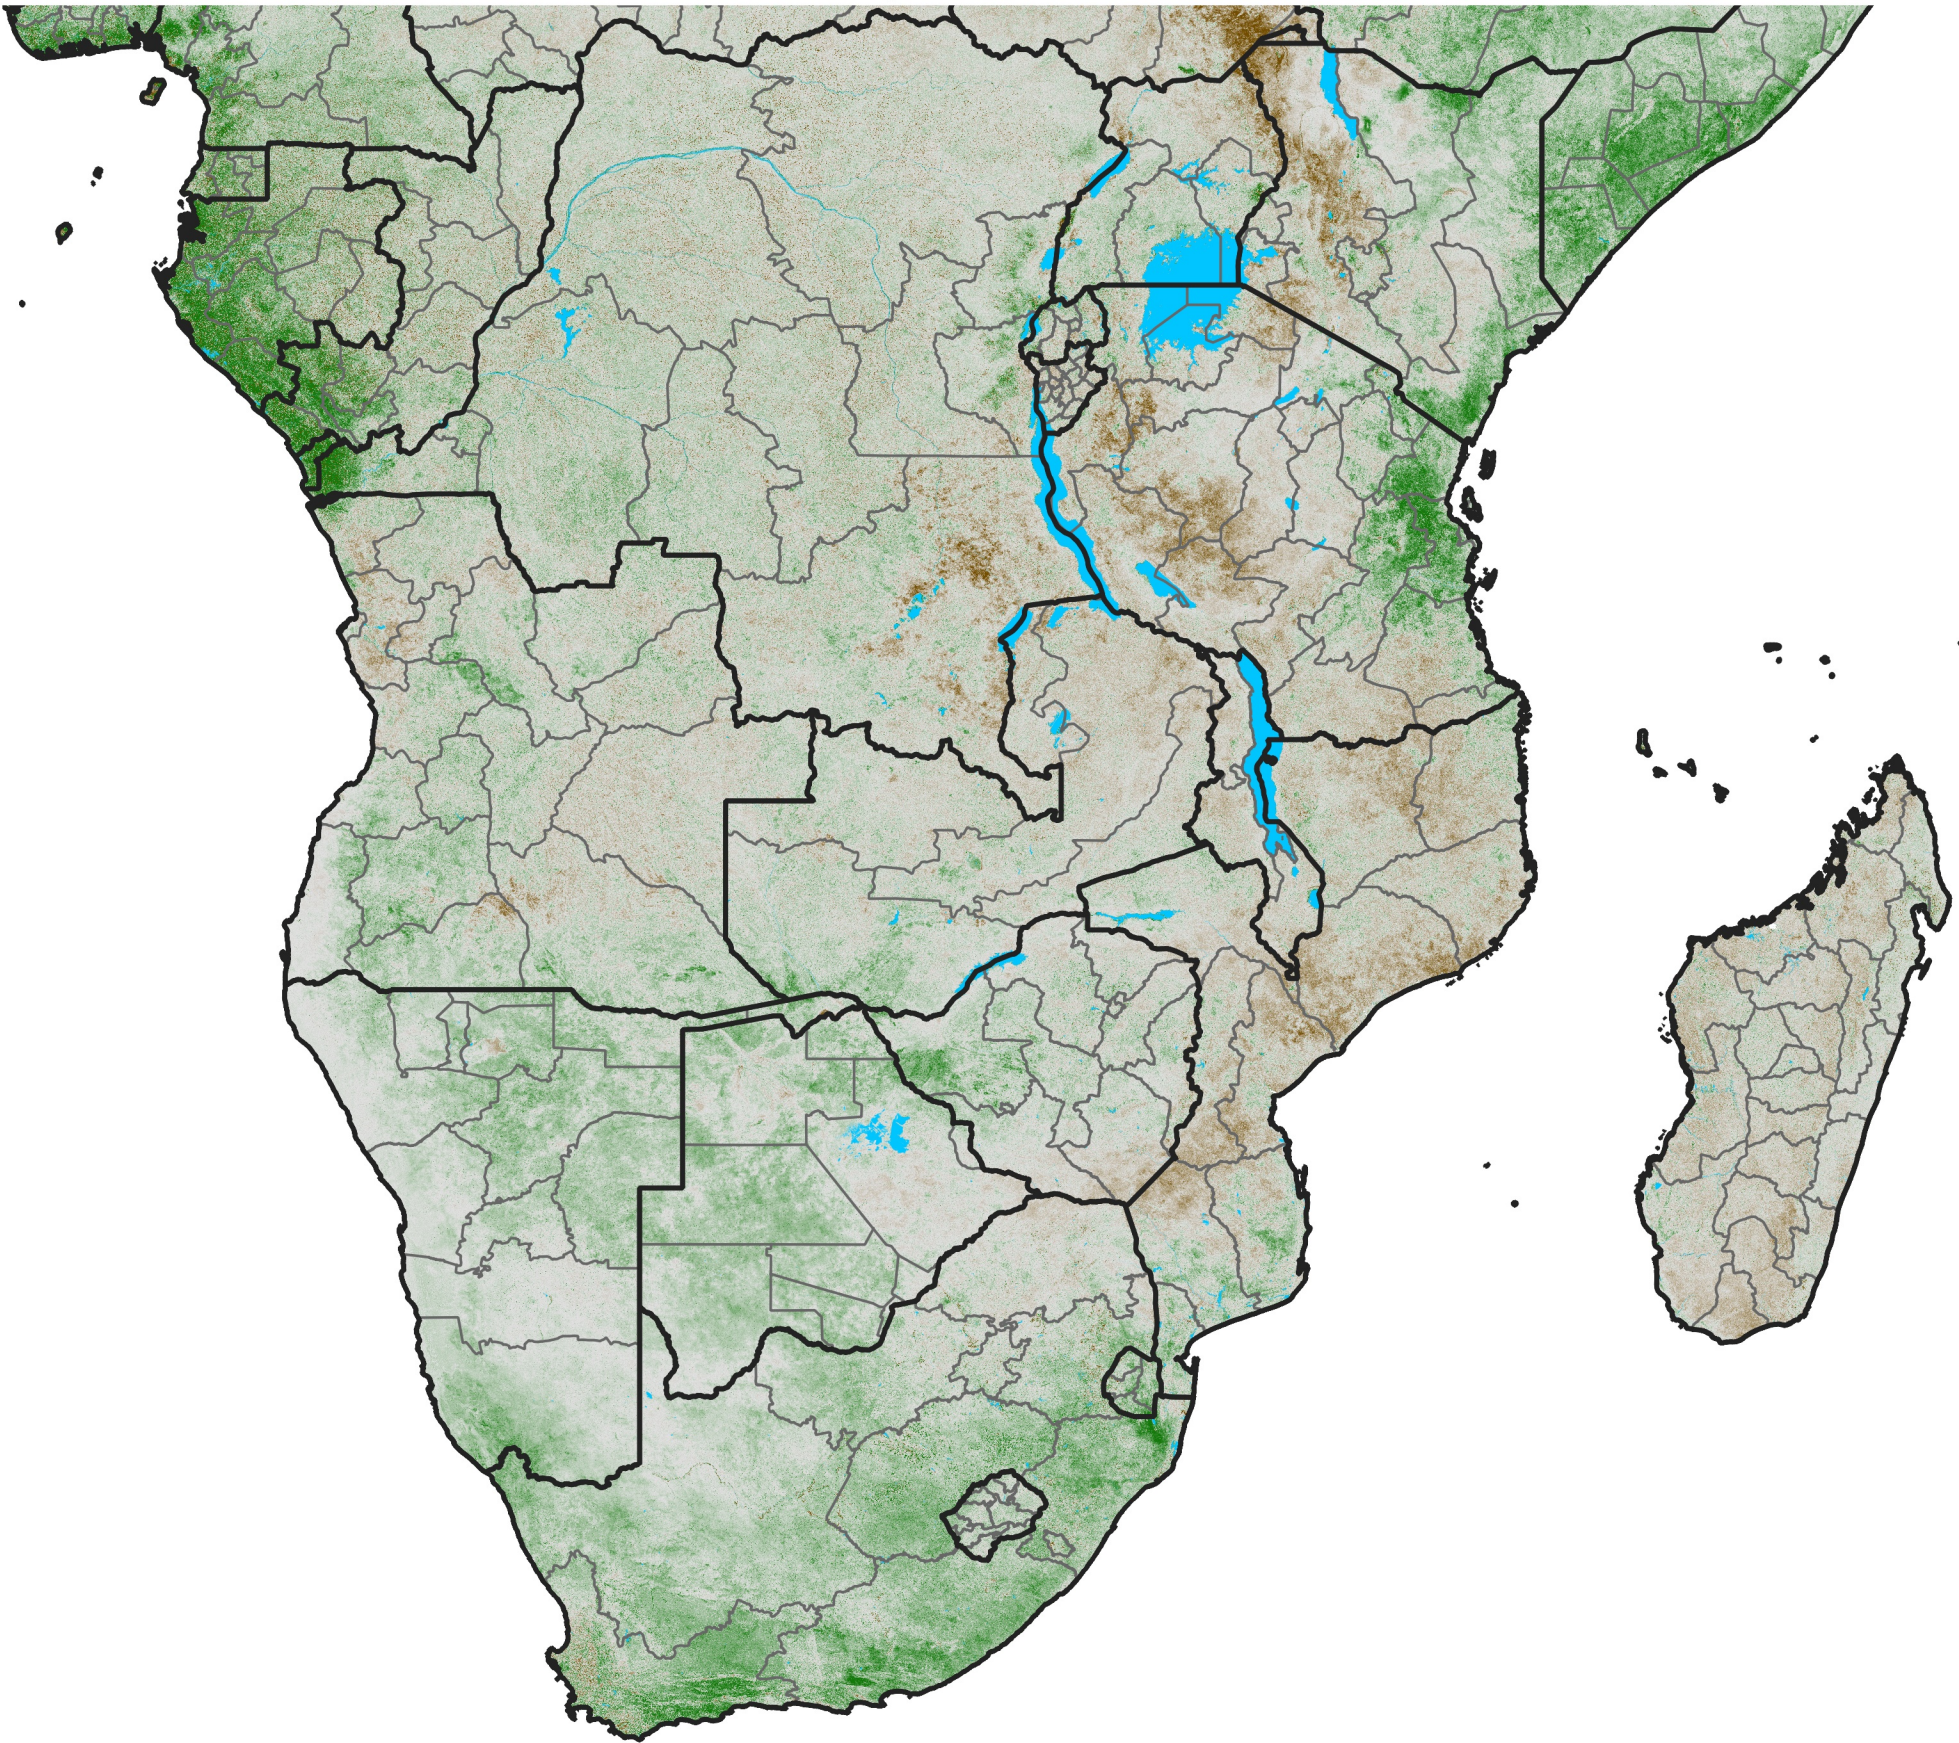

# Southern Africa NDVI Anomaly

2006 minus mean (2003 - 2022)

Period 26 / September 11 - 20, 2006

## NDVI Anomaly

< -0.3   -0.2   -0.1   -0.05   0.05   0.1   0.2   >0.3

Negative

No Difference

Positive