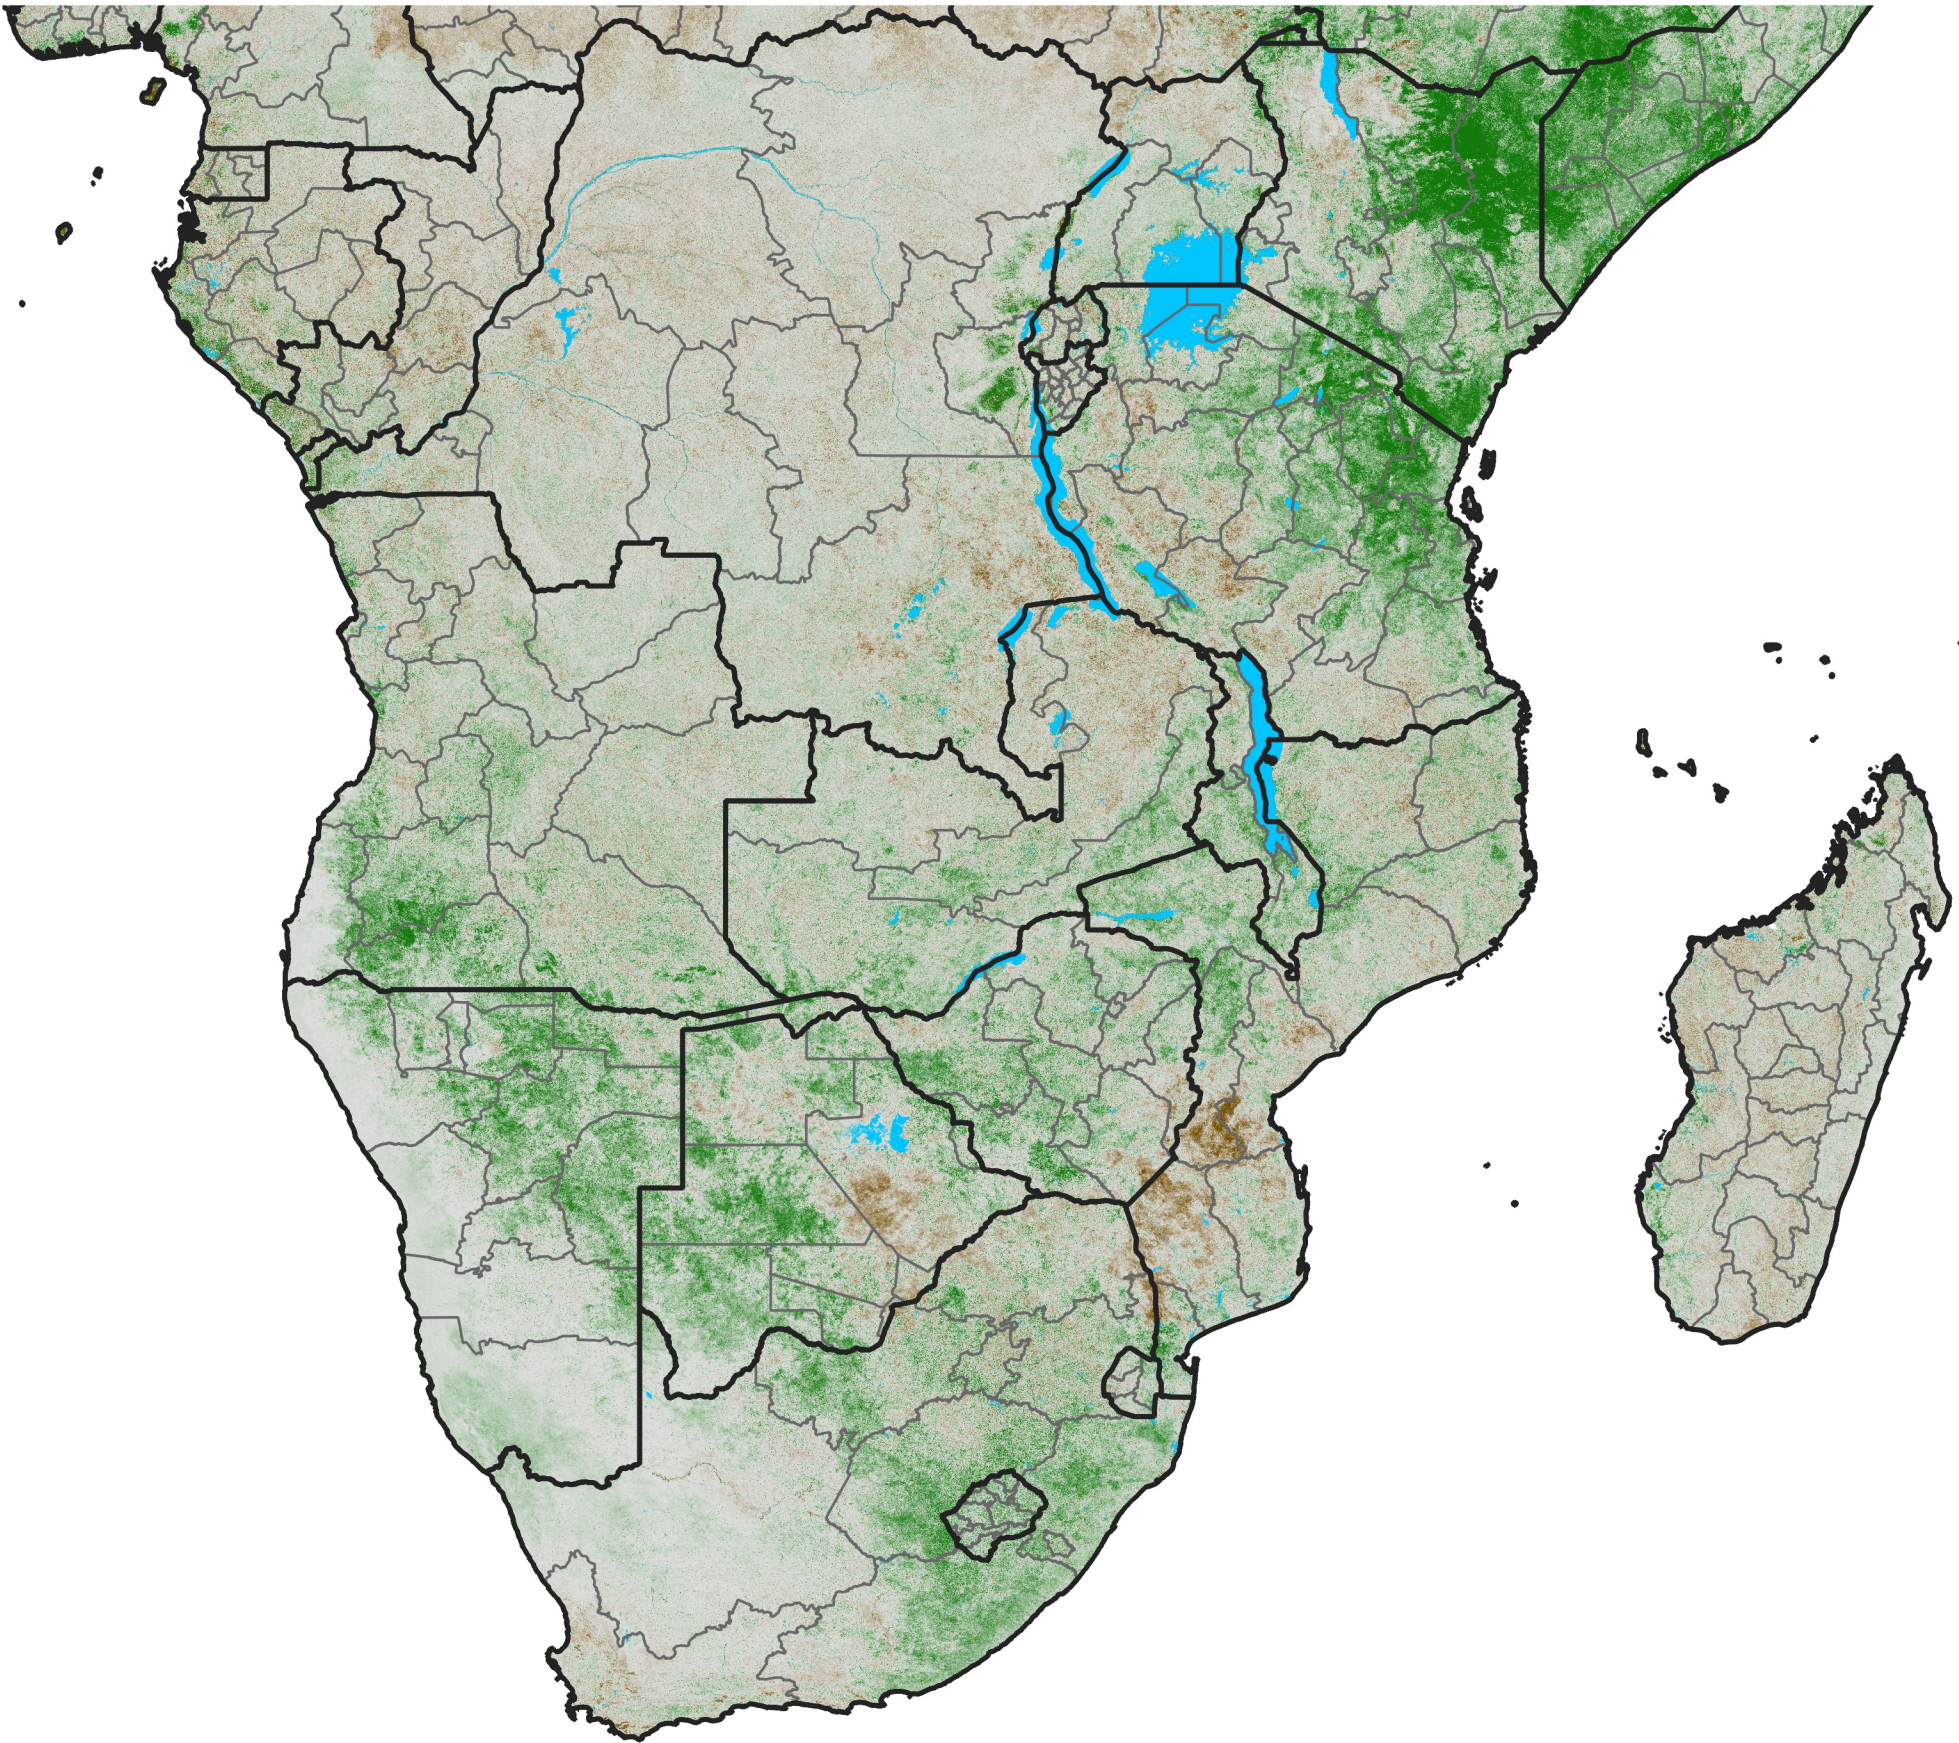

Southern Africa NDVI Anomaly

2006 minus mean (2003 - 2022)

Period 32 / November 11 - 20, 2006

NDVI Anomaly

<math>< -0.3</math> -0.2 -0.1 -0.05 0.05 0.1 0.2 > 0.3

Negative

No Difference

Positive