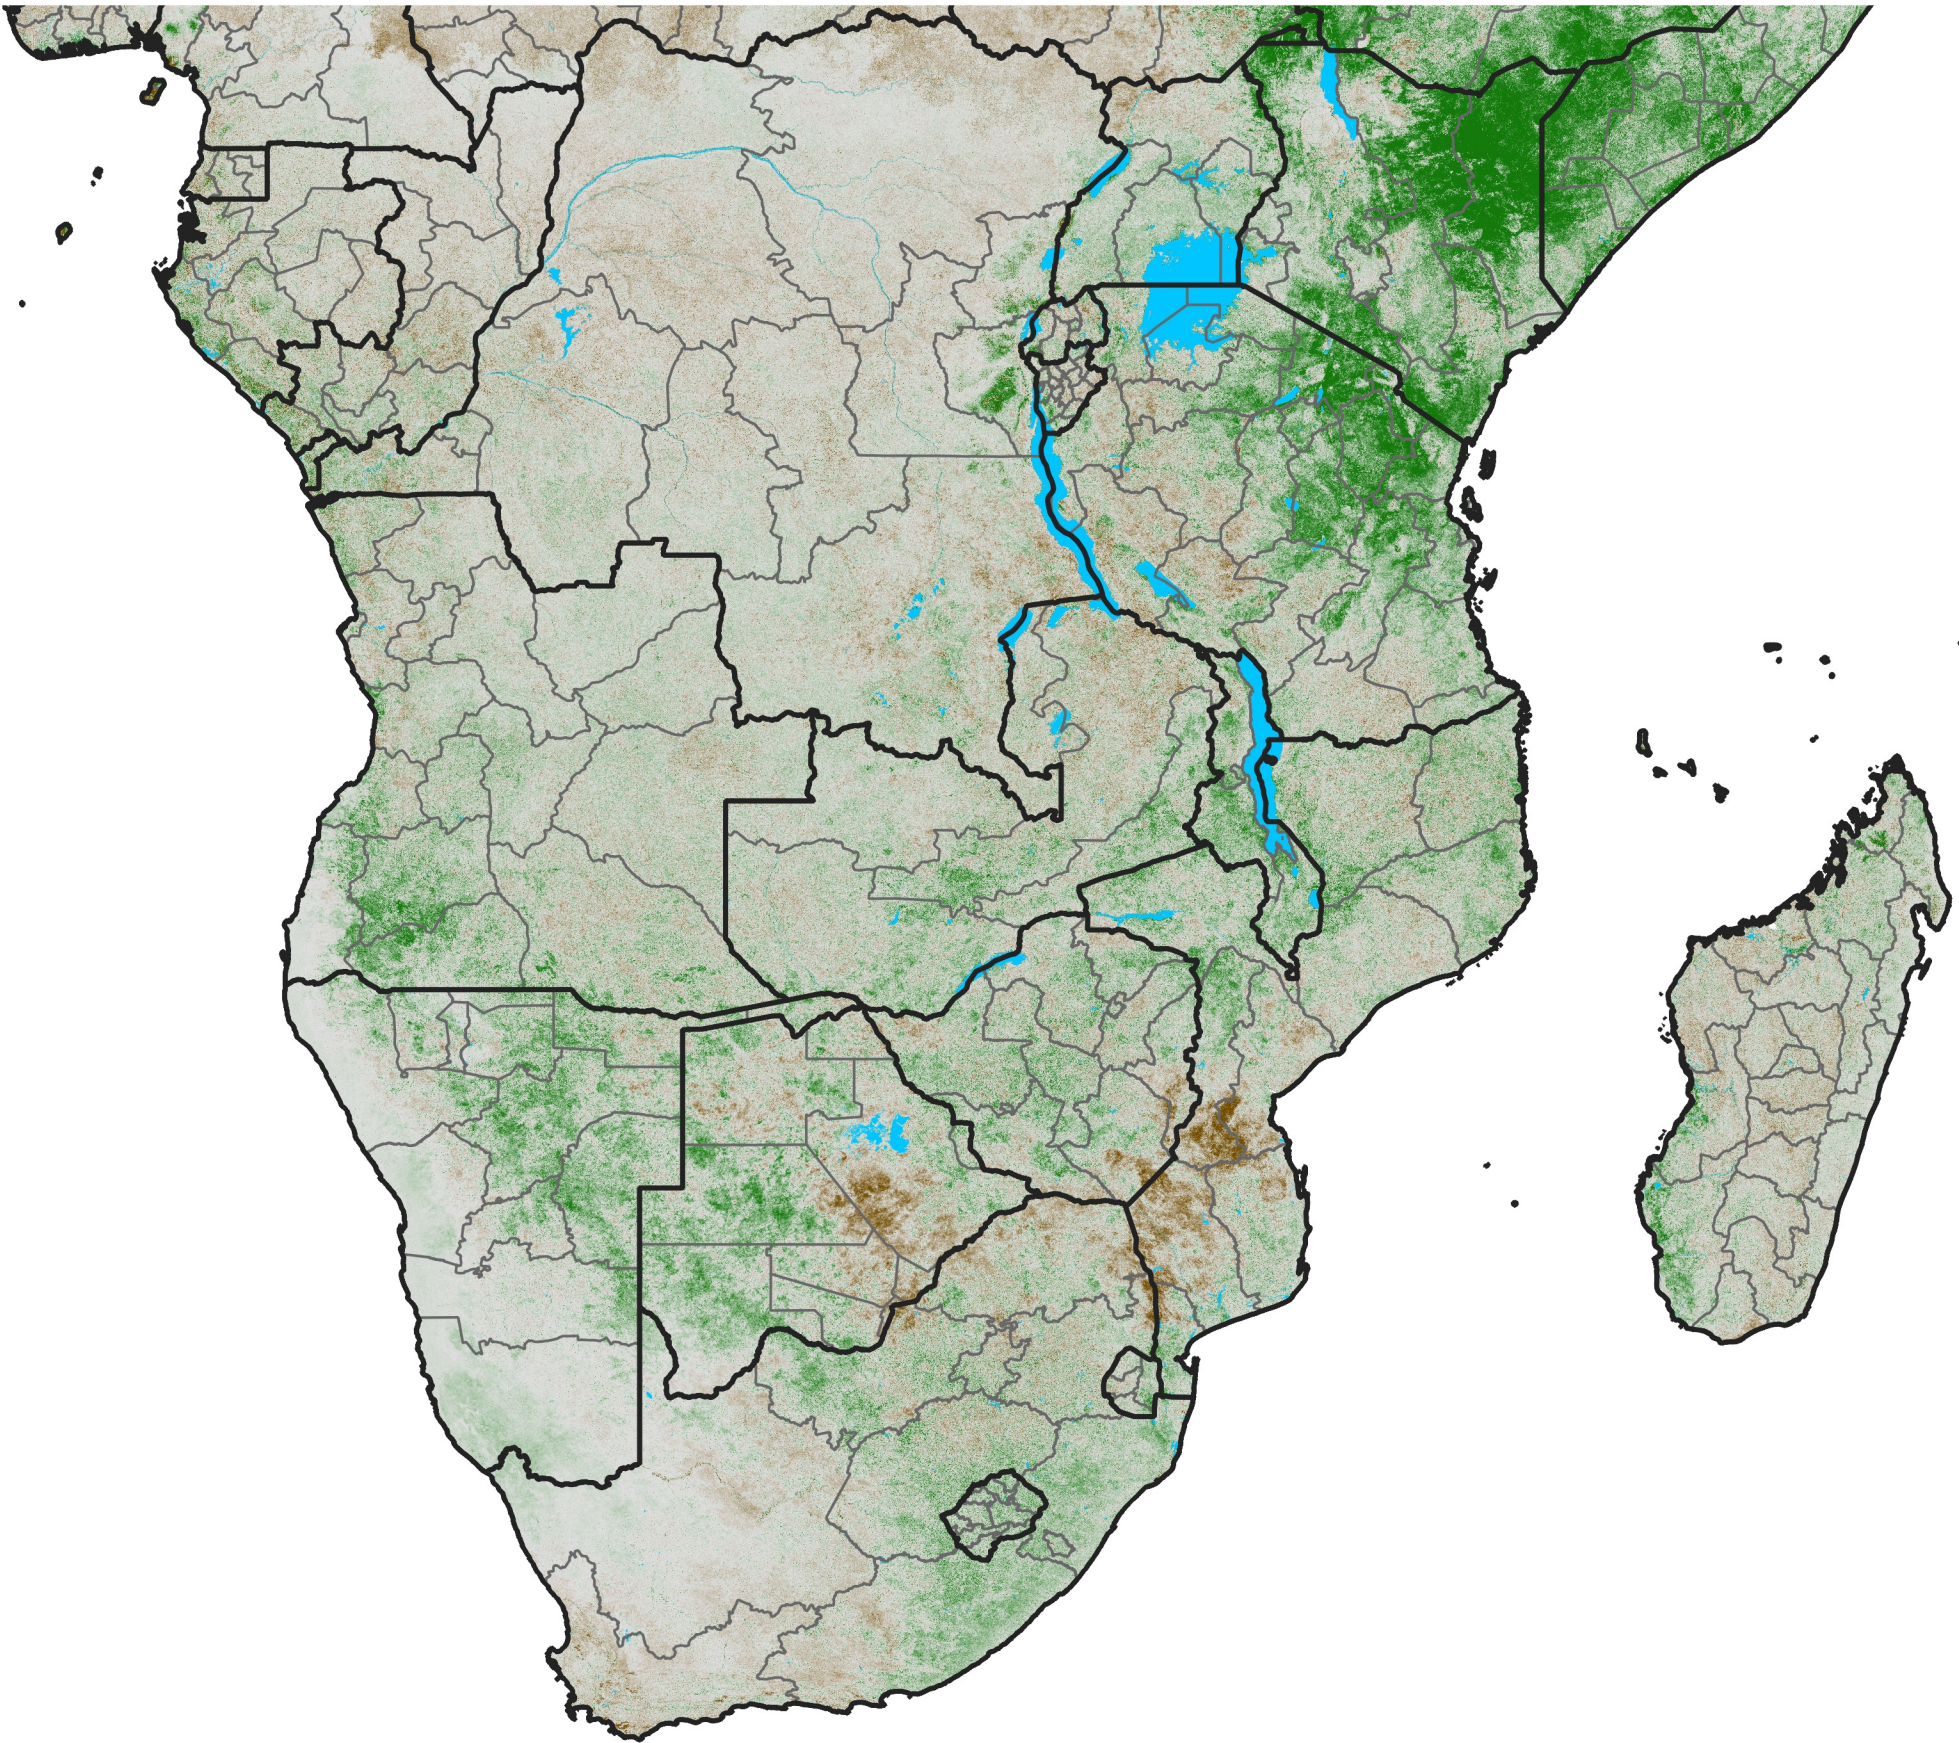

# Southern Africa NDVI Anomaly

2006 minus mean (2003 - 2022)

Period 34 / December 01 - 10, 2006

## NDVI Anomaly

< -0.3   -0.2   -0.1   -0.05   0.05   0.1   0.2   >0.3

Negative

No Difference

Positive