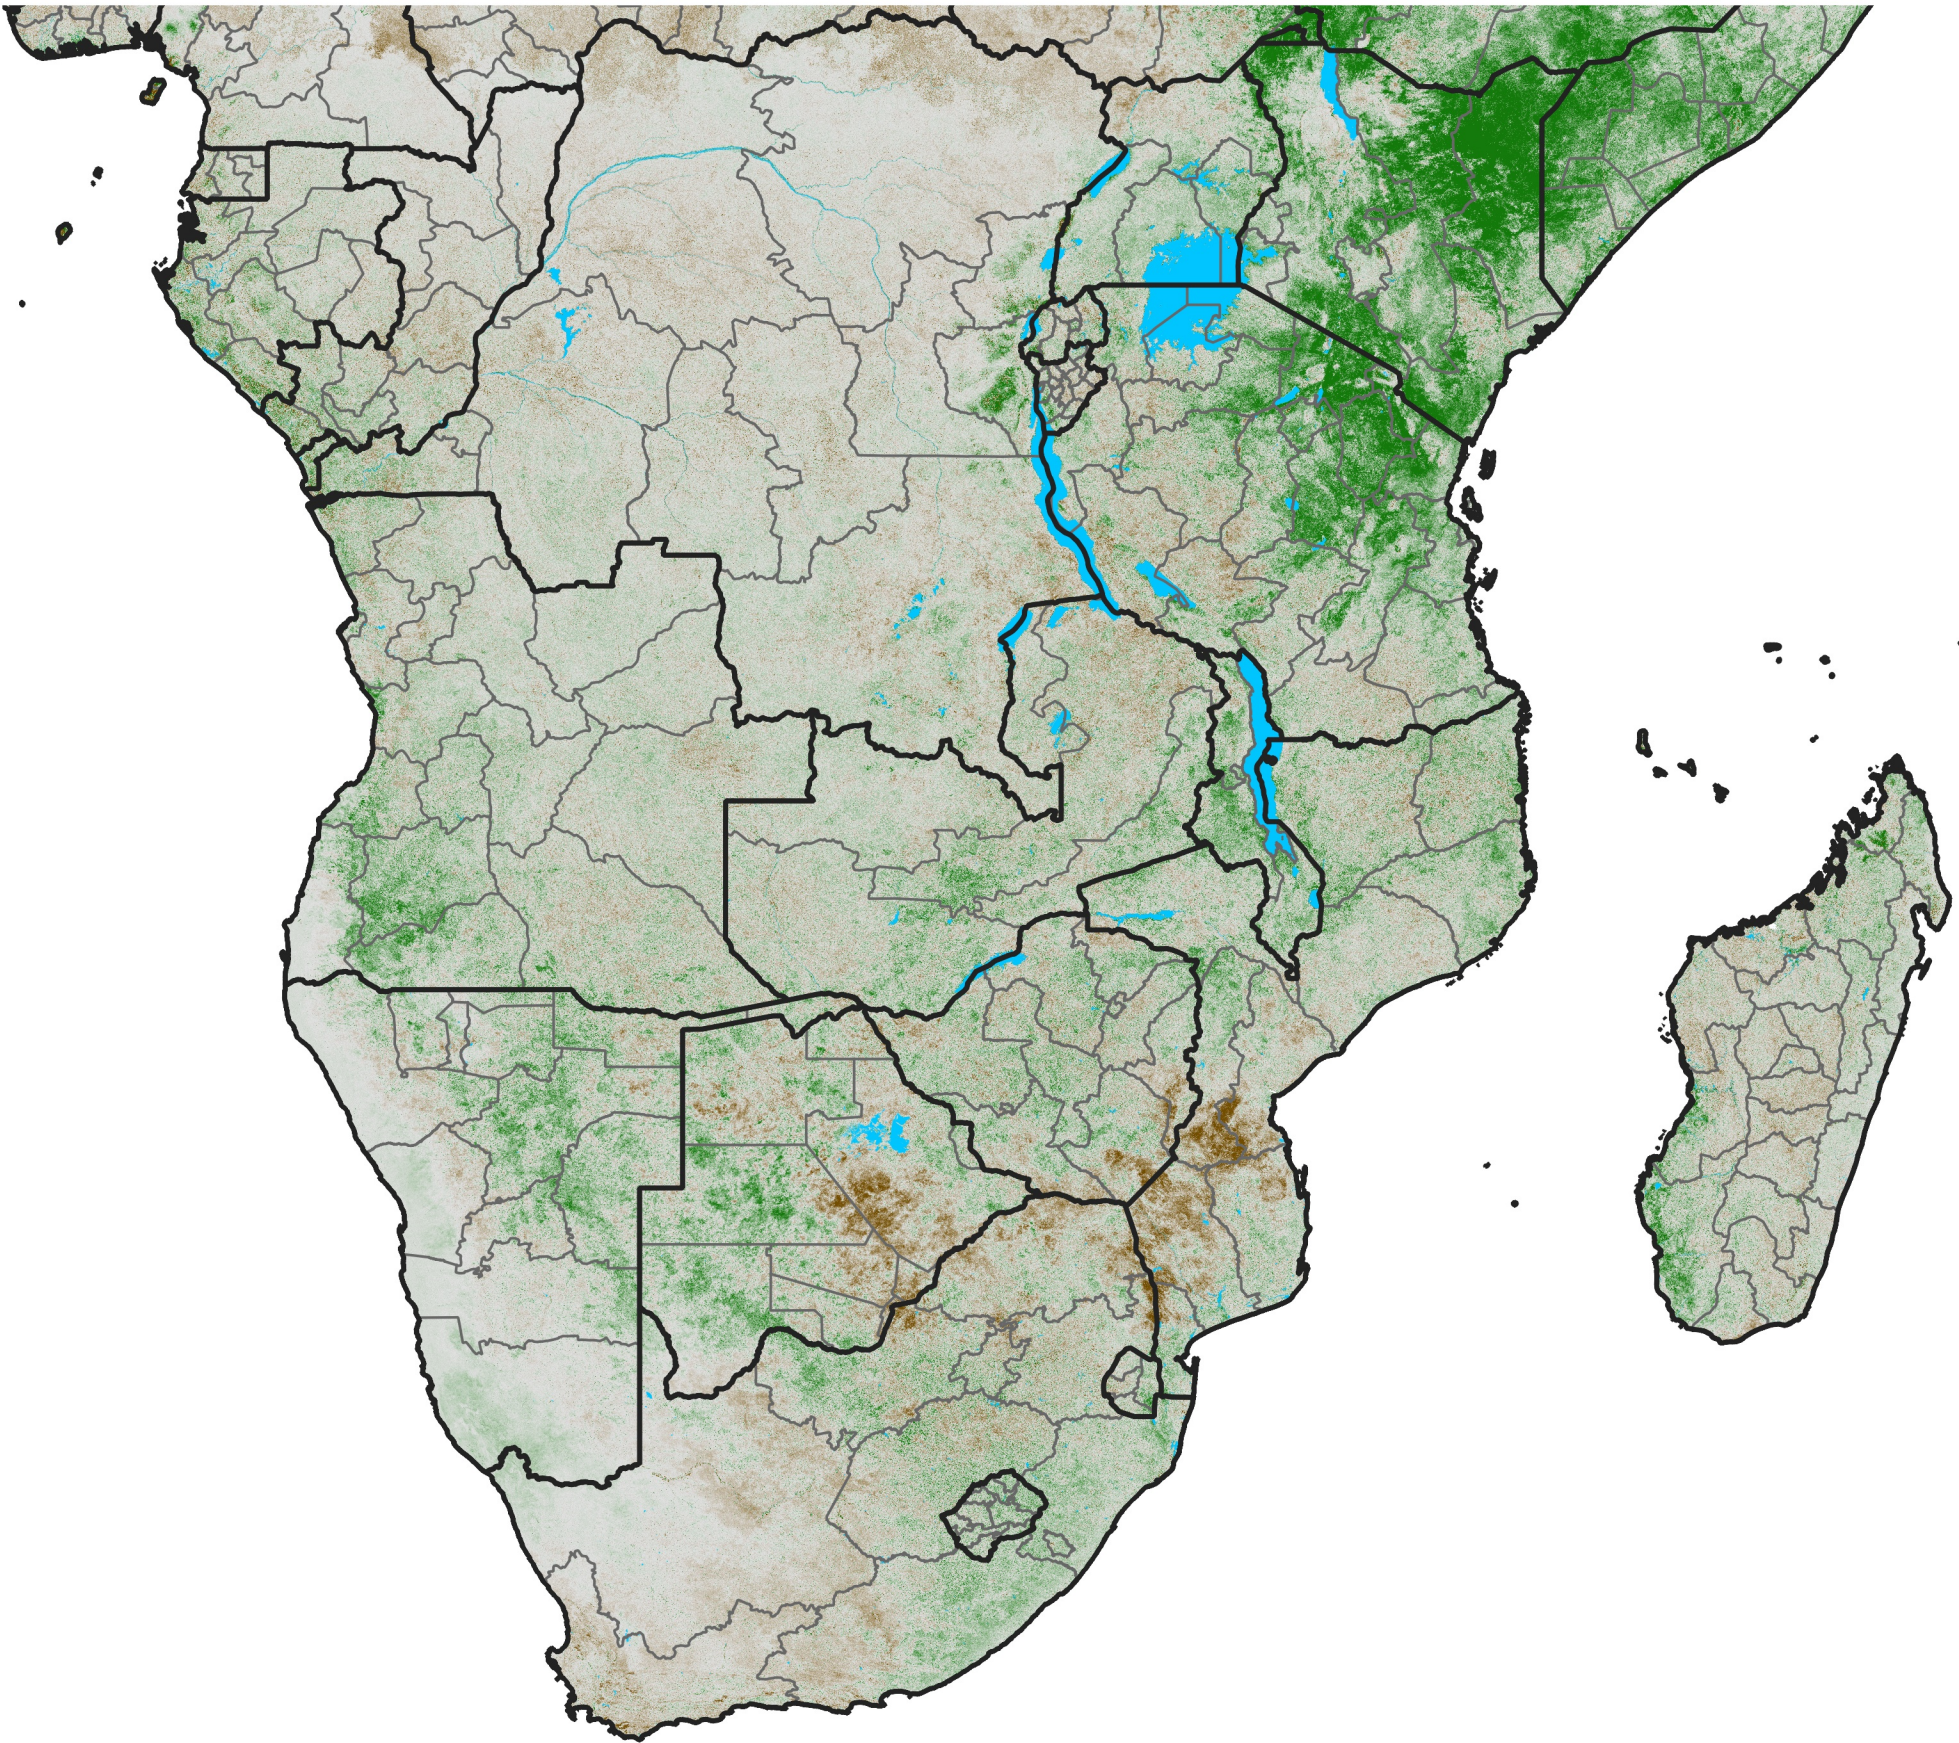

Southern Africa NDVI Anomaly

2006 minus mean (2003 - 2022)

Period 35 / December 11 - 20, 2006

NDVI Anomaly

< -0.3 -0.2 -0.1 -0.05 0.05 0.1 0.2 >0.3

Negative

No Difference

Positive