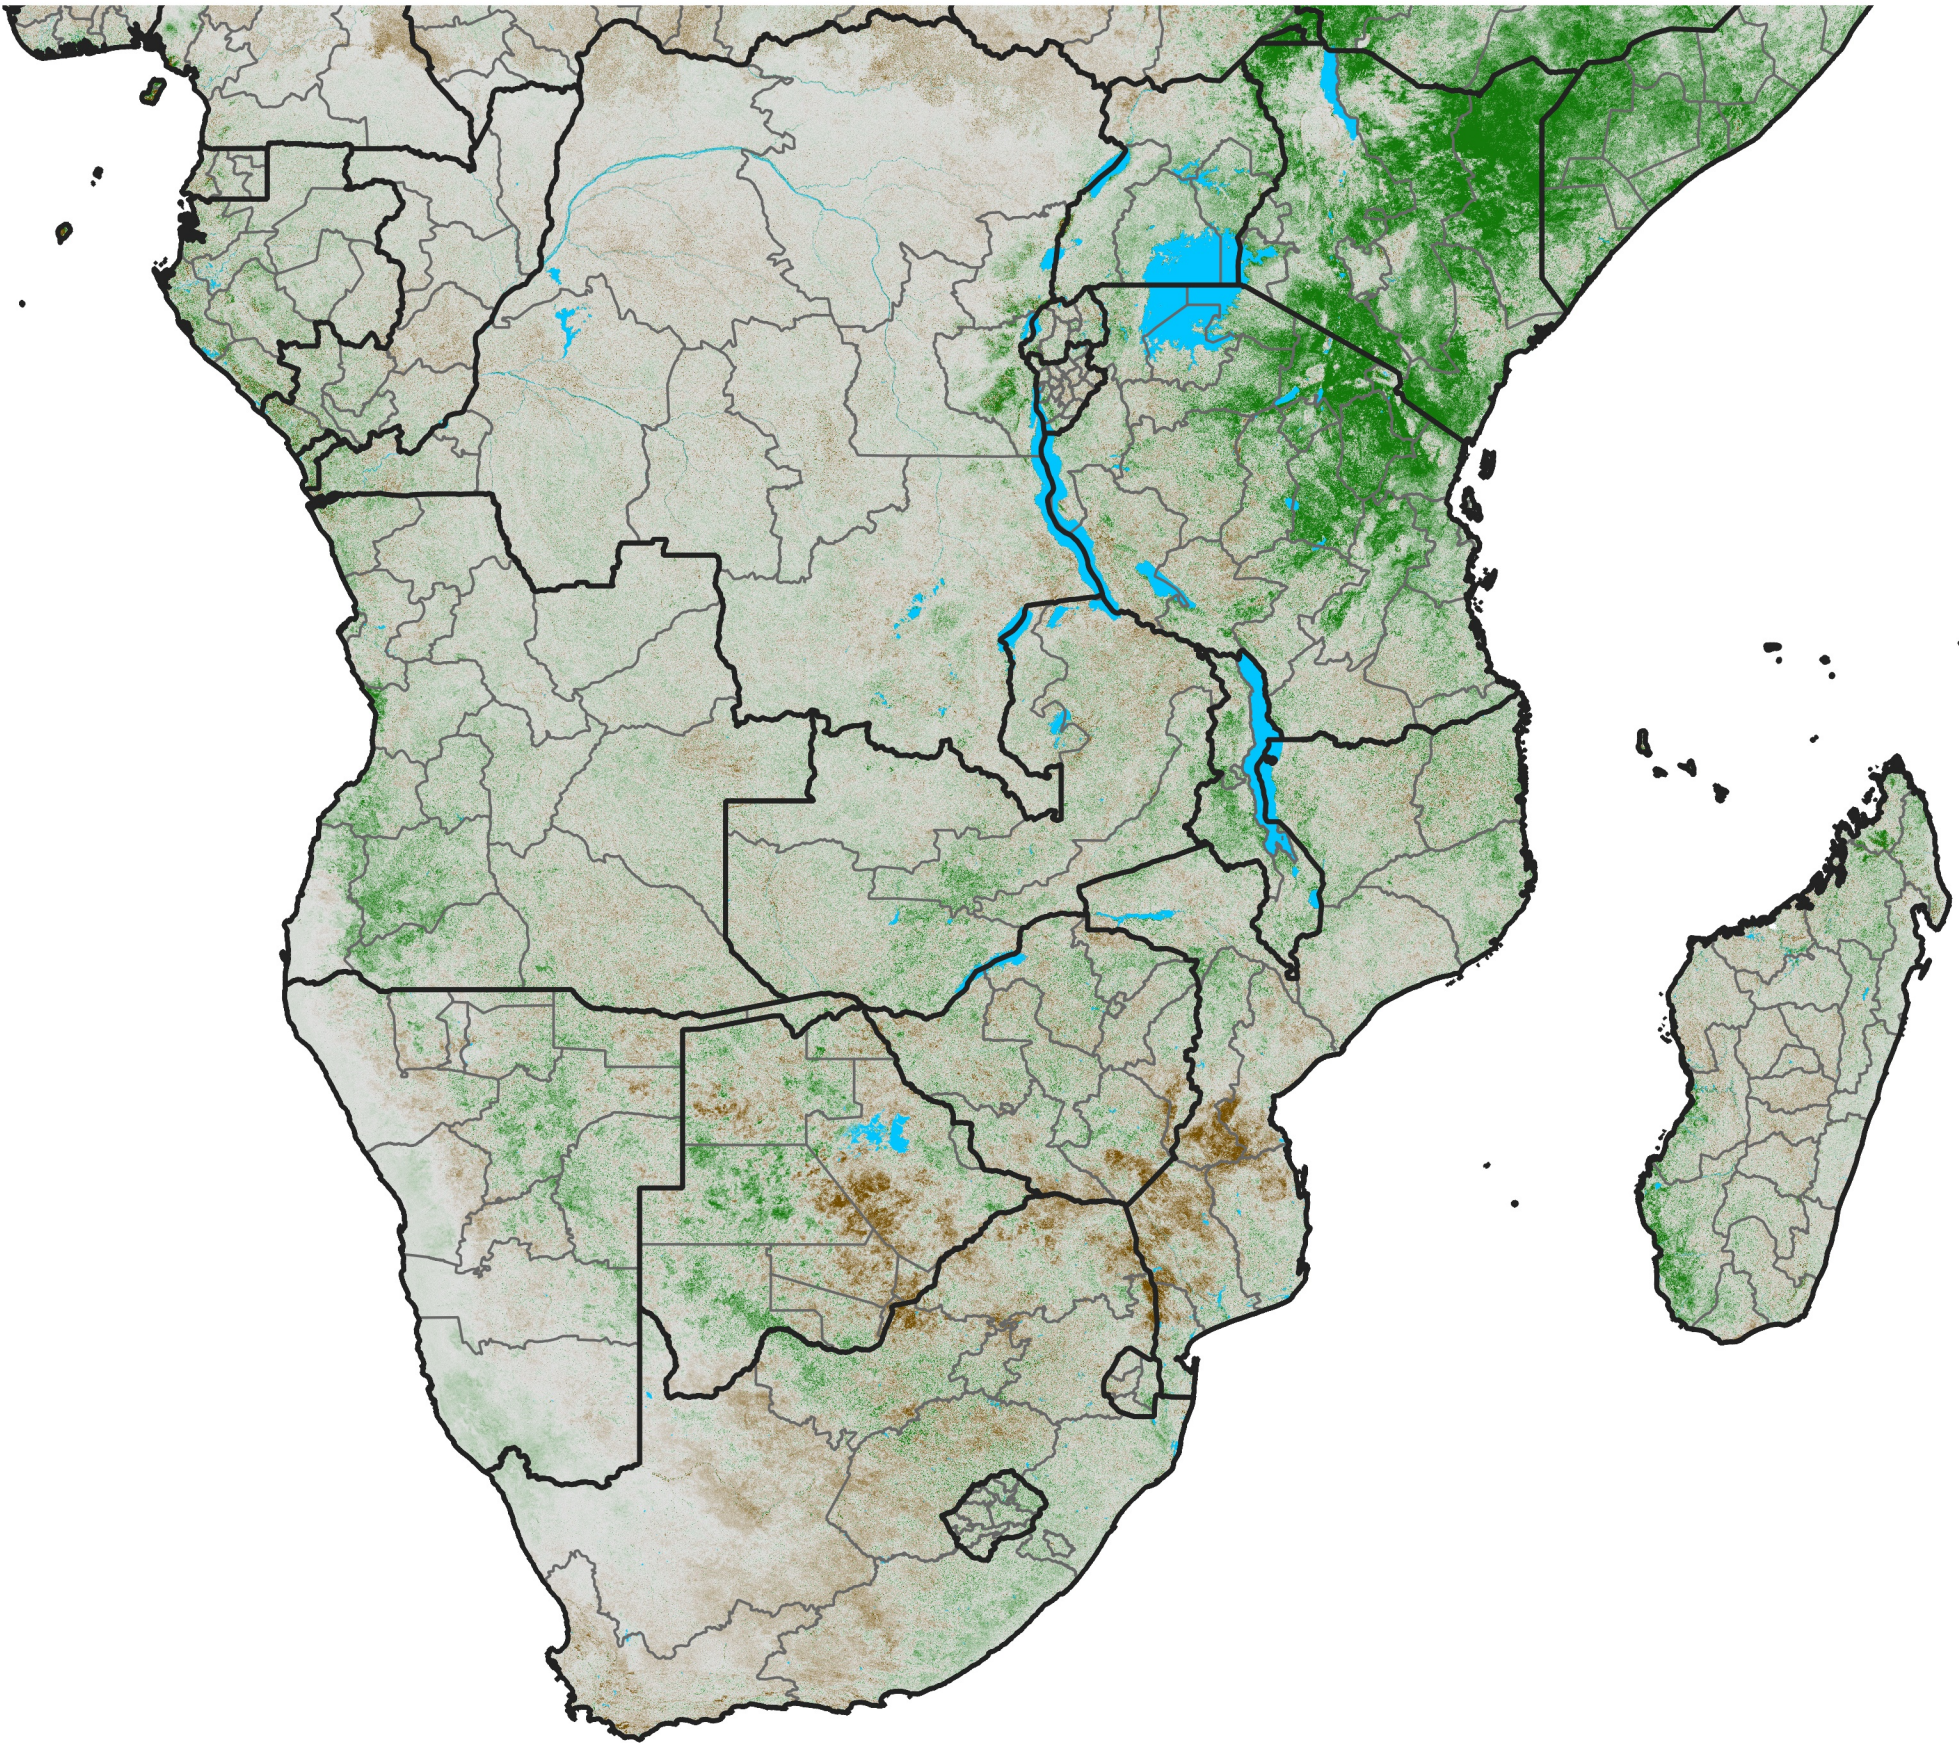

# Southern Africa NDVI Anomaly

2006 minus mean (2003 - 2022)

Period 36 / December 21 - 31, 2006

## NDVI Anomaly

< -0.3   -0.2   -0.1   -0.05   0.05   0.1   0.2   > 0.3

Negative

No Difference

Positive