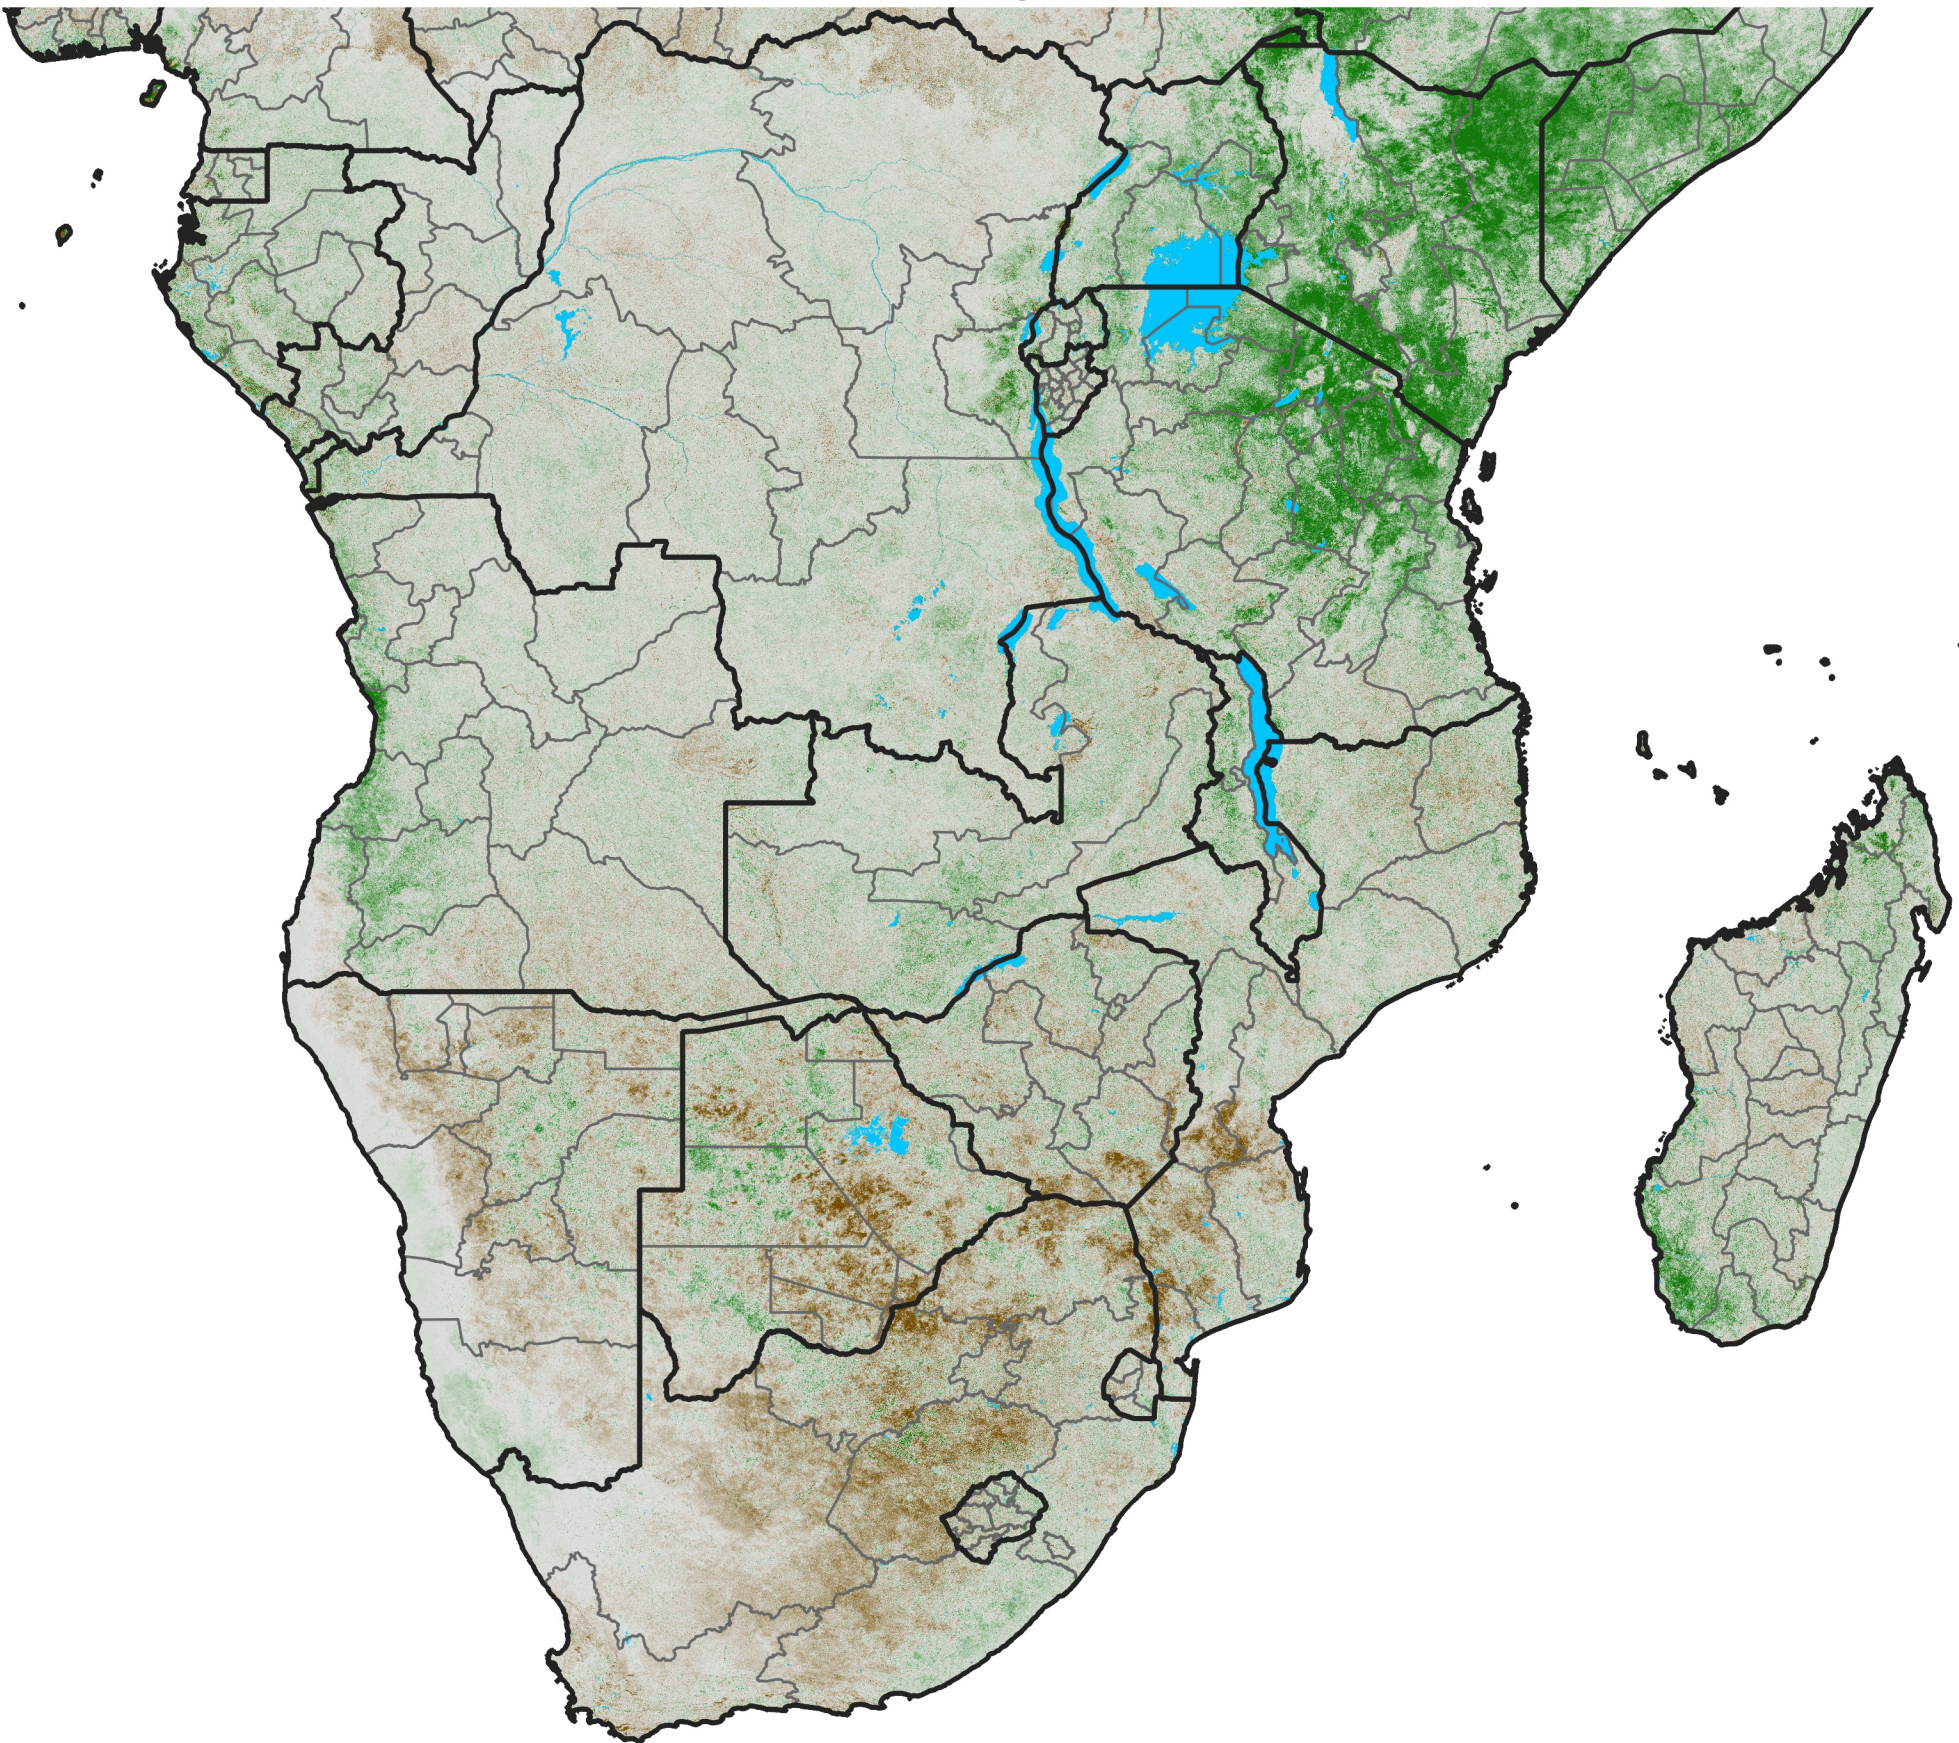

Southern Africa

NDVI Anomaly

2007 minus mean (2003 - 2022)

Period 02 / January 11 - 20, 2007

NDVI Anomaly

< -0.3 -0.2 -0.1 -0.05 0.05 0.1 0.2 >0.3

Negative

No Difference